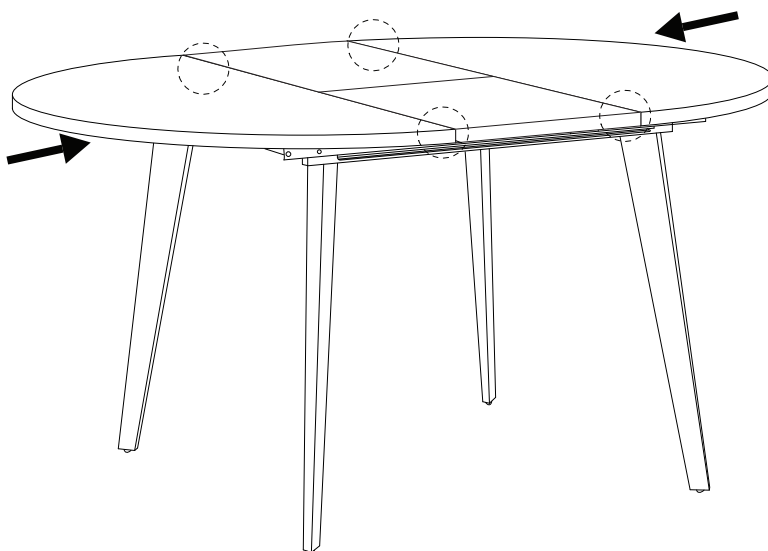

BOVINA

Diagram illustrating assembly instructions and safety warnings:

- Top Warning:** A triangle with an exclamation mark. Below it, a box contains an L-shaped bracket and a power drill with a slash through it, indicating that a power drill should not be used for this step.
- Time:** A clock icon with a circular arrow, labeled "30'", indicating a 30-minute assembly time.
- Bottom Warning:** A triangle with an exclamation mark. Below it, a box shows a rectangular block being placed on a surface with a slash through it, indicating that the block should not be placed on a soft or uneven surface.
- Personnel:** An icon of a person, labeled "2", indicating that two people are required for assembly.

1

2

3

4

5

6

7