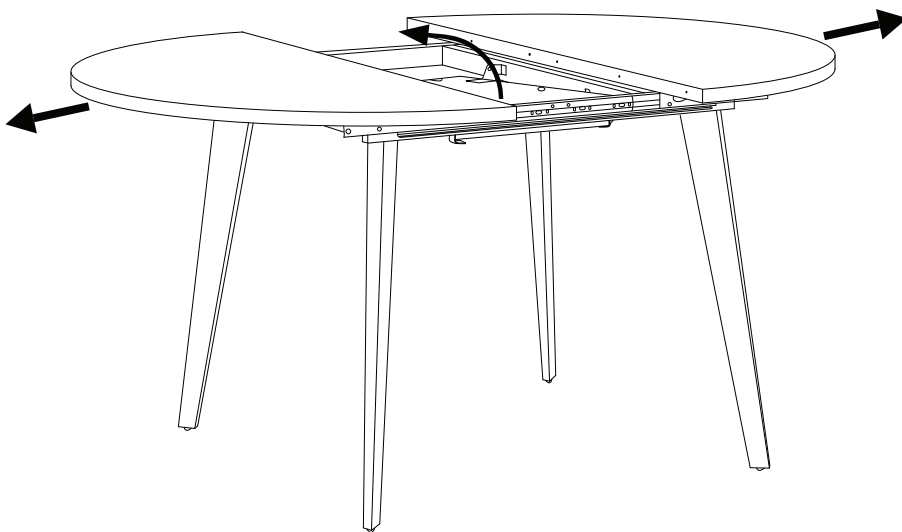

BOVINA

Diagram illustrating assembly instructions and safety warnings:

- Top Warning:** A triangle with an exclamation mark. Below it, a box contains an L-shaped bracket and a power drill with a slash through it, indicating that a power drill should not be used for this step.
- Time:** A clock icon with a circular arrow, labeled "30'", indicating a 30-minute assembly time.
- Bottom Warning:** A triangle with an exclamation mark. Below it, a box shows a rectangular block being placed on a surface with a slash through it, indicating that the block should not be placed on a soft or uneven surface.
- Personnel:** An icon of a person, labeled "2", indicating that two people are required for assembly.

1

2

3

4

5

6

7