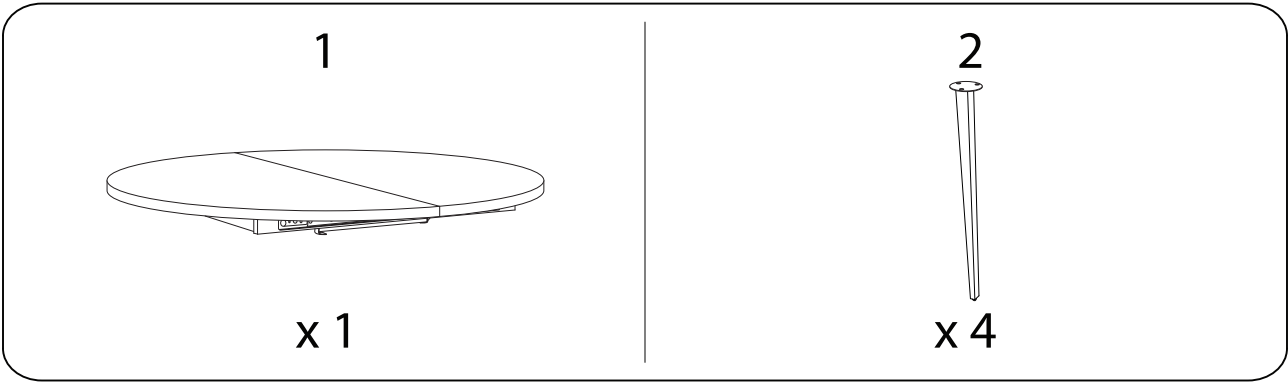

BOVINA

Diagram illustrating assembly instructions and safety warnings:

- Top Warning:** A triangle with an exclamation mark. Below it, a box contains an L-shaped bracket and a power drill with a slash through it, indicating that a power drill should not be used for this step.
- Time:** A clock icon with a circular arrow, labeled "30'", indicating a 30-minute assembly time.
- Bottom Warning:** A triangle with an exclamation mark. Below it, a box shows a rectangular block being placed on a surface with a slash through it, indicating that the block should not be placed on a soft or uneven surface.
- Personnel:** An icon of a person, labeled "2", indicating that two people are required for assembly.