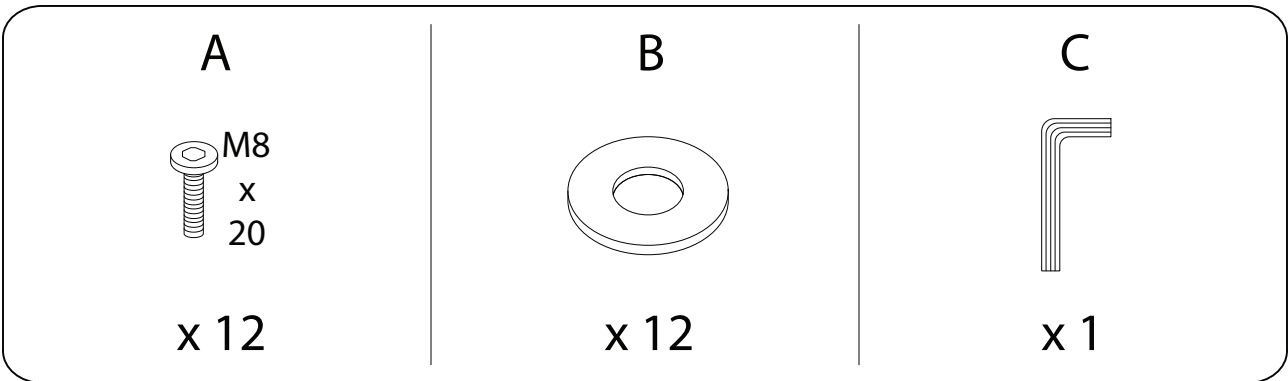

BOVINA

Diagram illustrating assembly instructions and safety warnings:

- Top Warning:** A triangle with an exclamation mark. Below it, a box contains an L-shaped bracket and a power drill with a slash through it, indicating that a power drill should not be used for this step.
- Time:** A clock icon with a circular arrow, labeled "30'", indicating a 30-minute assembly time.
- Bottom Warning:** A triangle with an exclamation mark. Below it, a box shows a rectangular block being placed on a surface with a slash through it, indicating that the block should not be placed on a soft or uneven surface.
- Personnel:** An icon of a person, labeled "2", indicating that two people are required for assembly.