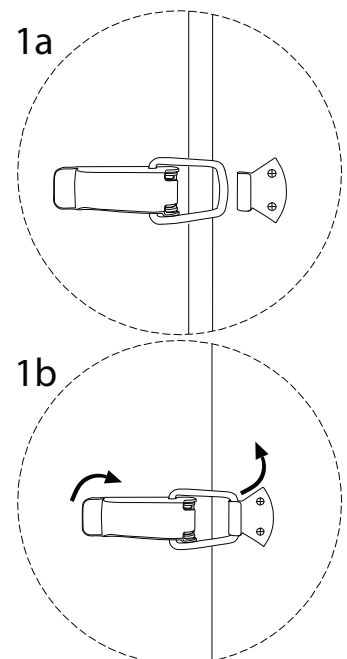

BOVINA

Diagram illustrating assembly instructions and safety warnings:

- Top Warning:** A triangle with an exclamation mark. Below it, a box contains an L-shaped bracket and a power drill with a slash through it, indicating that a power drill should not be used for this step.
- Time:** A clock icon with a circular arrow, labeled "30'", indicating a 30-minute assembly time.
- Bottom Warning:** A triangle with an exclamation mark. Below it, a box shows a rectangular block being placed on a surface with a slash through it, indicating that the block should not be placed on a soft or uneven surface.
- Personnel:** An icon of a person, labeled "2", indicating that two people are required for assembly.

1

2

3

4

5

6

7