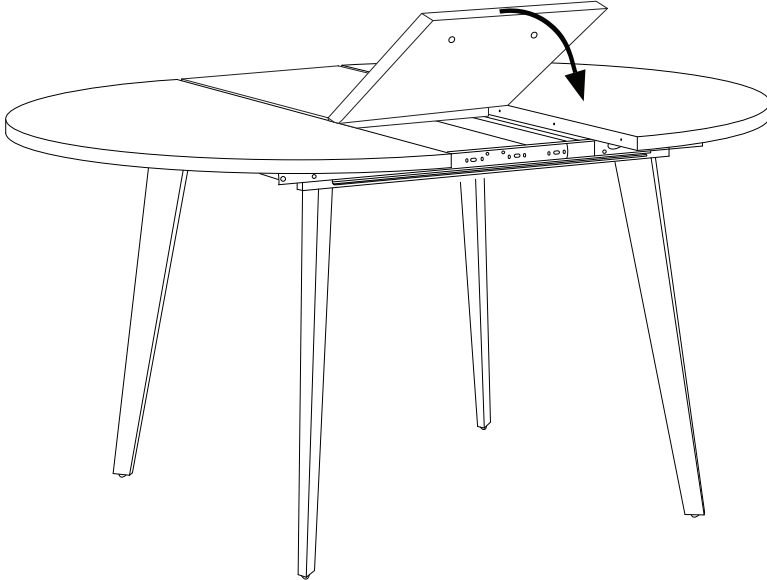

BOVINA

Diagram illustrating assembly instructions and safety warnings:

- Top Warning:** A triangle with an exclamation mark. Below it, a box contains an L-shaped bracket and a power drill with a slash through it, indicating that a power drill should not be used for this step.
- Time:** A clock icon with a circular arrow, labeled "30'", indicating a 30-minute assembly time.
- Bottom Warning:** A triangle with an exclamation mark. Below it, a box shows a rectangular block being placed on a surface with a slash through it, indicating that the block should not be placed on a soft or uneven surface.
- Personnel:** An icon of a person, labeled "2", indicating that two people are required for assembly.

1

2

3

4

5

6

7