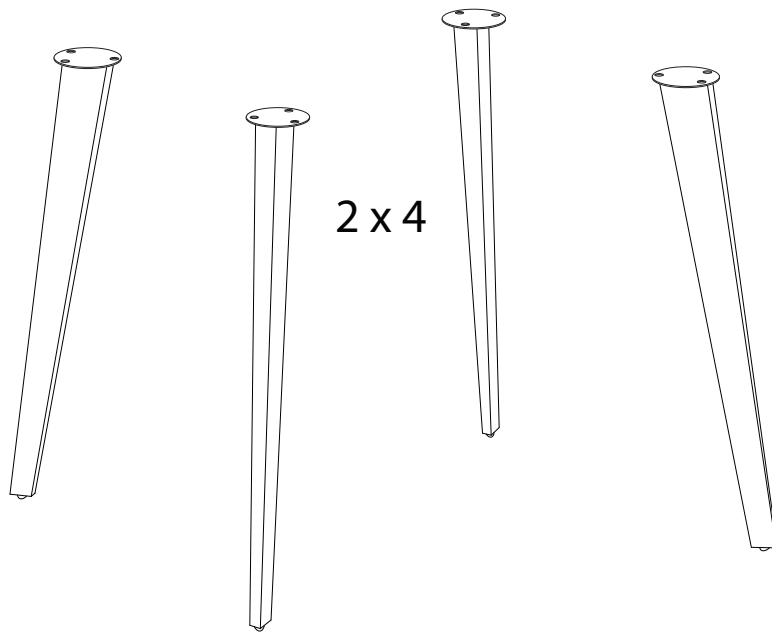

BOVINA

Diagram illustrating assembly instructions and safety warnings:

- Top Warning:** A triangle with an exclamation mark. Below it, a box contains an L-shaped bracket and a power drill with a slash through it, indicating that a power drill should not be used for this step.
- Time:** A clock icon with a circular arrow, labeled "30'", indicating a 30-minute assembly time.
- Bottom Warning:** A triangle with an exclamation mark. Below it, a box shows a rectangular block being placed on a surface with a slash through it, indicating that the block should not be placed on a soft or uneven surface.
- Personnel:** An icon of a person, labeled "2", indicating that two people are required for assembly.

1

2

3

4

5

6

7