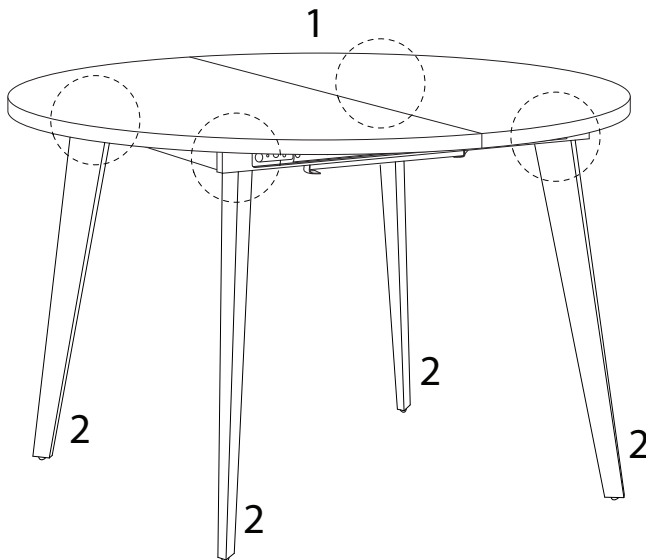

BOVINA

Diagram illustrating assembly instructions and safety warnings:

- Top Warning:** A triangle with an exclamation mark. Below it, a box contains an L-shaped bracket and a power drill with a slash through it, indicating that a power drill should not be used for this step.
- Time:** A clock icon with a circular arrow, labeled "30'", indicating a 30-minute assembly time.
- Bottom Warning:** A triangle with an exclamation mark. Below it, a box shows a rectangular block being placed on a surface with a slash through it, indicating that the block should not be placed on a soft or uneven surface.
- Personnel:** An icon of a person, labeled "2", indicating that two people are required for assembly.

1

2

3

4

5

6

7