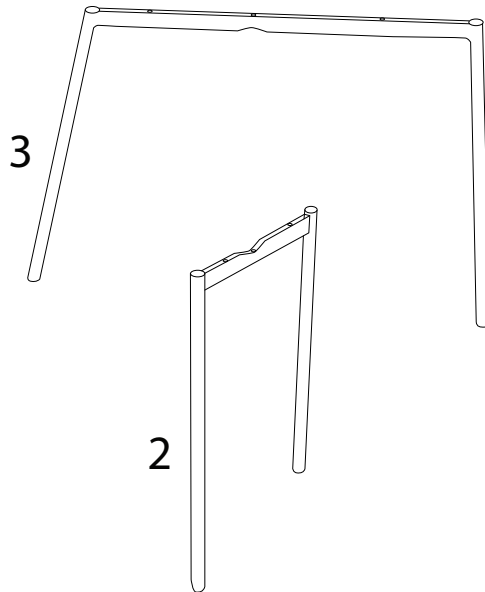

LOVERNA

An icon showing an L-shaped metal bracket inside a circle. To its right is a power drill with a diagonal line through it, indicating it should not be used.	A warning triangle containing an exclamation mark.	A circular icon of a clock face with a curved arrow around it, indicating a time limit.
An icon showing a rectangular block on a textured base inside a circle. To its right is the same block with a screw being inserted, crossed out with a diagonal line.	A warning triangle containing an exclamation mark.	A simple line drawing of a person.
		10'
		1