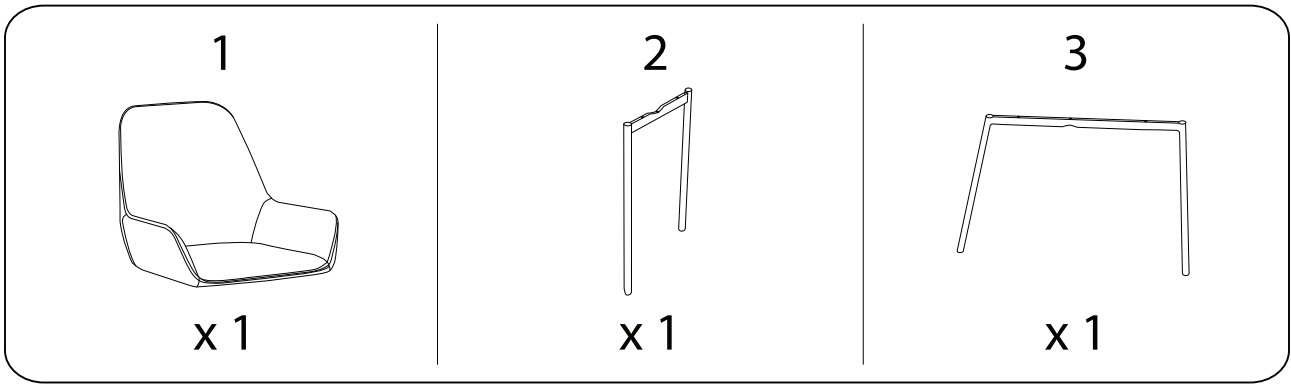

LOVERNA

An icon showing an L-shaped metal bracket inside a circle. To its right is a power drill with a diagonal line through it, indicating it should not be used.	A warning triangle containing an exclamation mark.	A circular icon of a clock face with a curved arrow around it, indicating a time limit.
An icon showing a rectangular block on a textured base inside a circle. To its right is the same block with a screw being inserted, crossed out with a diagonal line.	A warning triangle containing an exclamation mark.	A simple line drawing of a person.
		10'
		1