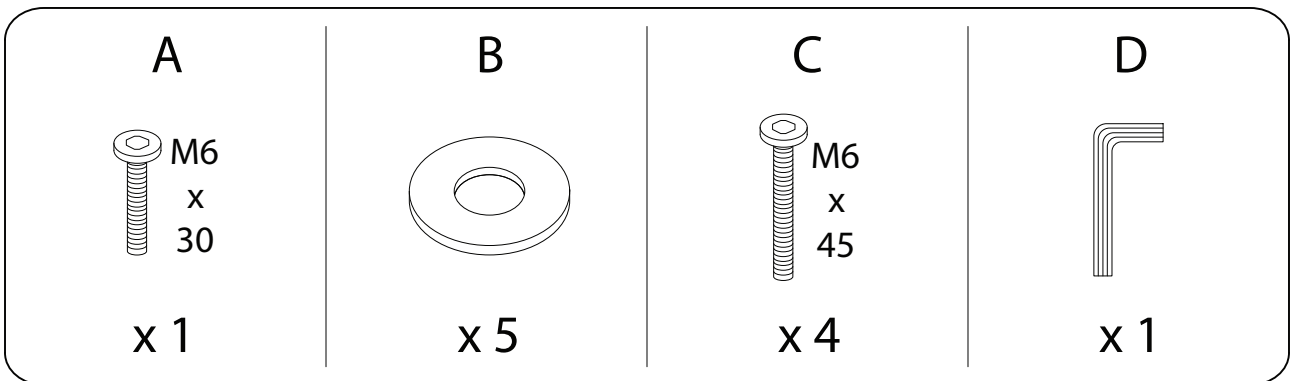

LOVERNA

An icon showing an L-shaped metal bracket inside a circle. To its right is a power drill with a diagonal line through it, indicating it should not be used.	A warning triangle containing an exclamation mark.	A circular icon of a clock face with a curved arrow around it, indicating a time limit.
An icon showing a rectangular block on a textured base inside a circle. To its right is the same block with a screw being inserted, crossed out with a diagonal line.	A warning triangle containing an exclamation mark.	A simple line drawing of a person.
		10'
		1