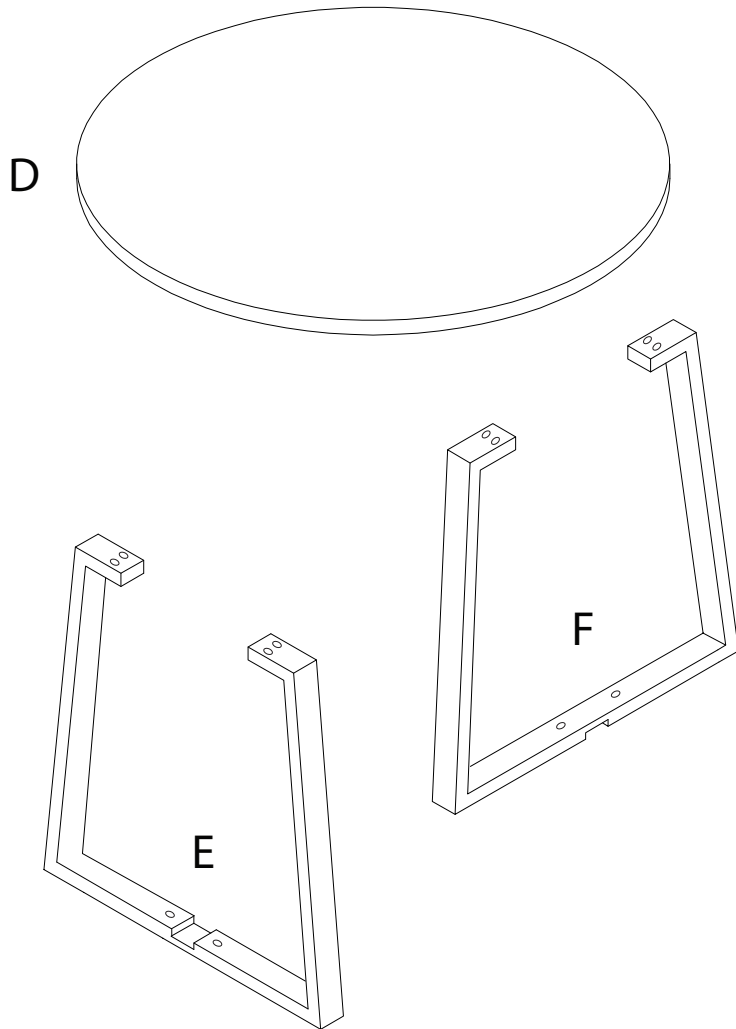

IVINS

An icon showing an L-shaped metal bracket inside a circle. To its right is a power drill with a diagonal line through it, indicating it should not be used.	A warning triangle containing an exclamation mark.	A clock face showing approximately 1:50.
An icon showing a rectangular block on a surface with hatching underneath. To its right is the same block being lifted by a hand, with a diagonal line through it, indicating it should not be lifted.	A warning triangle containing an exclamation mark.	A simple stick figure representing a person.

20'

2

<p>A</p>  <p>M6 x 32</p> <p>x 8</p>	<p>B</p>  <p>M6 x 14</p> <p>x 4</p>	<p>C</p>  <p>x 1</p>	<p>D</p>  <p>x 1</p>
---	---	--	--

<p>E</p>  <p>x 1</p>	<p>F</p>  <p>x 1</p>	<p>G</p>  <p>x 1</p>	<p>H</p>  <p>x 8</p>	<p>I</p>  <p>x 4</p>
--	--	--	---	--