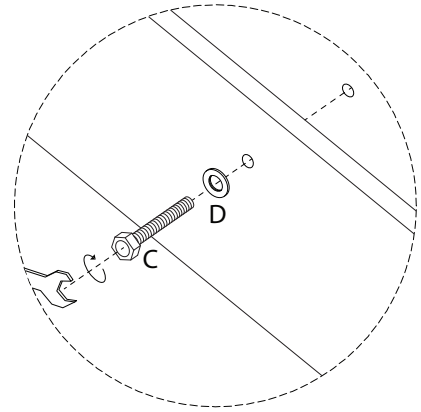

TEJN

Assembly instructions for the sofa, including tool requirements, estimated time, and personnel needed.

Tools: A circular icon contains an Allen key, a screwdriver, and a wrench. Next to it is an icon of a power drill. A warning triangle (exclamation mark in a triangle) is positioned to the right of these icons.

Time: A clock icon with a circular arrow indicates an estimated assembly time of **40'**.

Personnel: A person icon and the number **2** indicate that two people are required for assembly.

1	2	3	4	5	6
x 1	x 1	x 1	x 1	x 1	x 3

B

x 1

F1

x 2

F2

x 2

4

5