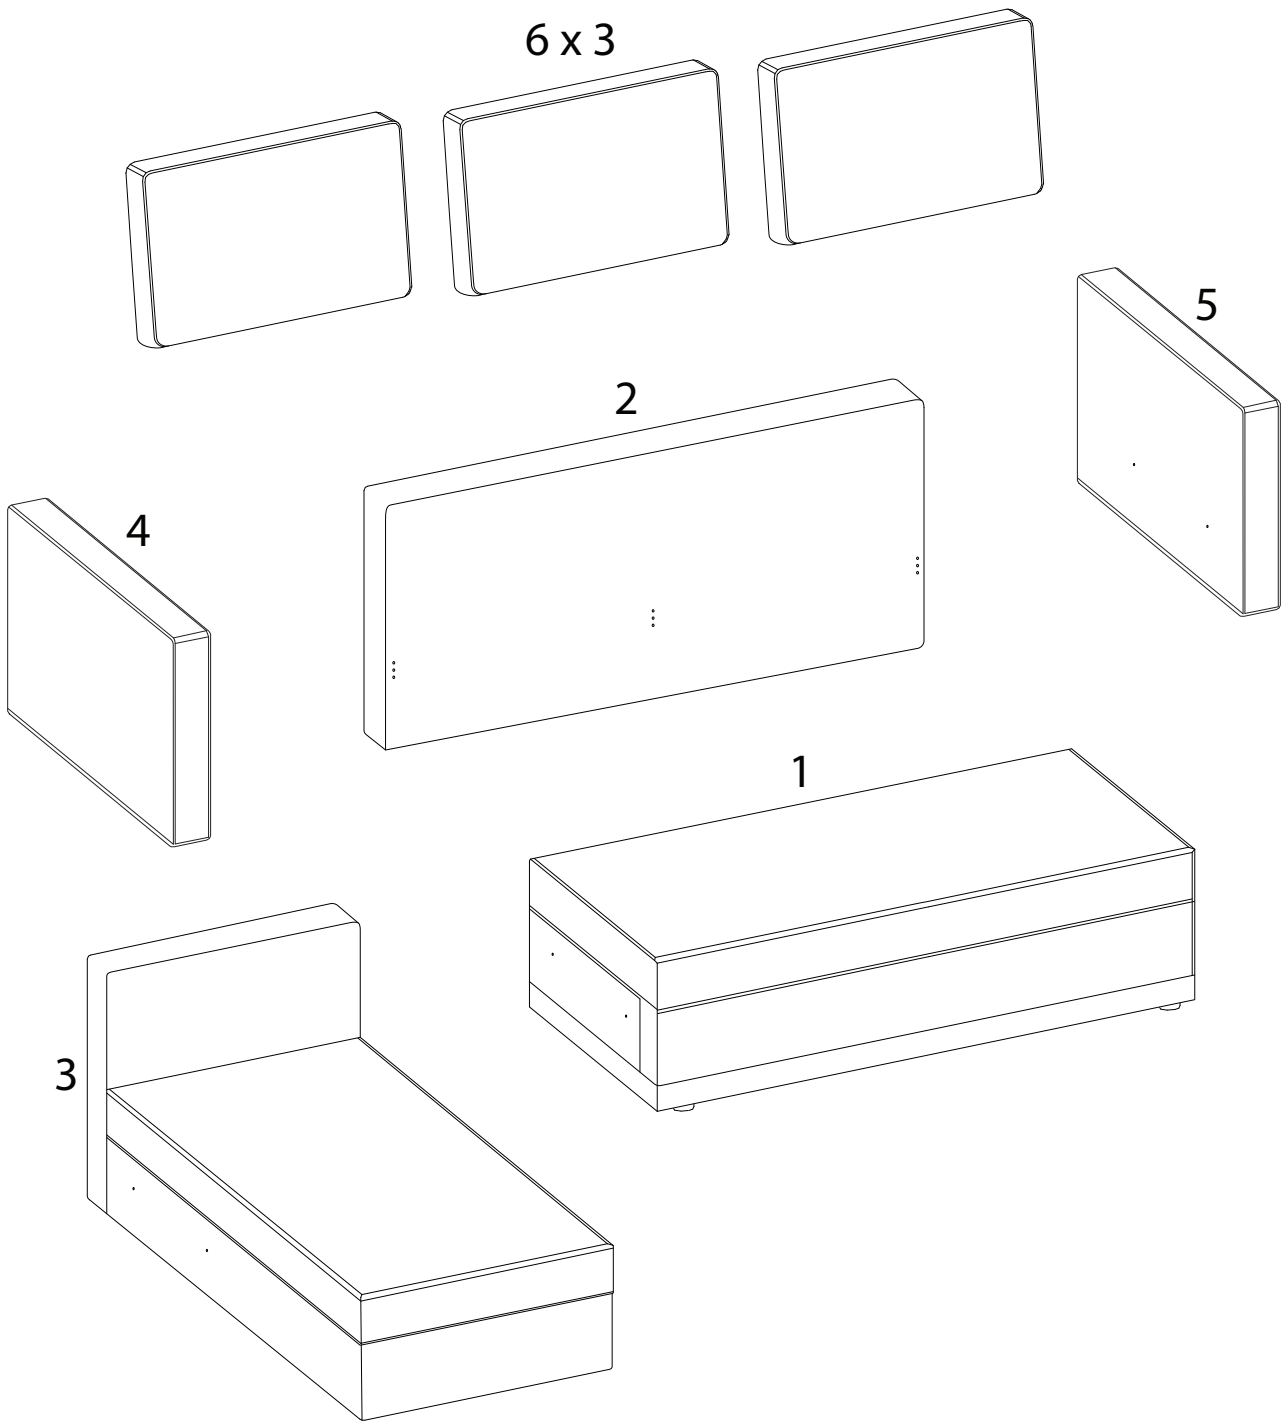

TEJN

Assembly instructions for the sofa, including tool requirements, estimated time, and personnel needed.

Tools: A circular icon contains an Allen key, a screwdriver, and a wrench. Next to it is an icon of a power drill. A warning triangle (exclamation mark in a triangle) is positioned to the right of these icons.

Time: A clock icon with a circular arrow indicates an estimated assembly time of **40'**.

Personnel: A person icon and the number **2** indicate that two people are required for assembly.

1	2	3	4	5	6
x 1	x 1	x 1	x 1	x 1	x 3