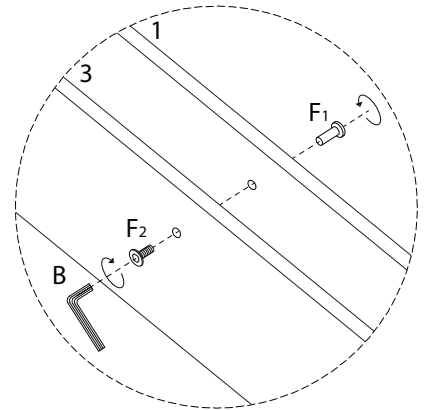

TEJN

Assembly instructions for the sofa, including tool requirements, estimated time, and personnel needed.

Tools: A circular icon contains an Allen key, a screwdriver, and a wrench. Next to it is an icon of a power drill. A warning triangle (exclamation mark in a triangle) is positioned to the right of these icons.

Time: A clock icon with a circular arrow indicates an estimated assembly time of **40'**.

Personnel: A person icon and the number **2** indicate that two people are required for assembly.

1	2	3	4	5	6
x 1	x 1	x 1	x 1	x 1	x 3

B

x 1

F1

x 2

F2

x 2

4

5