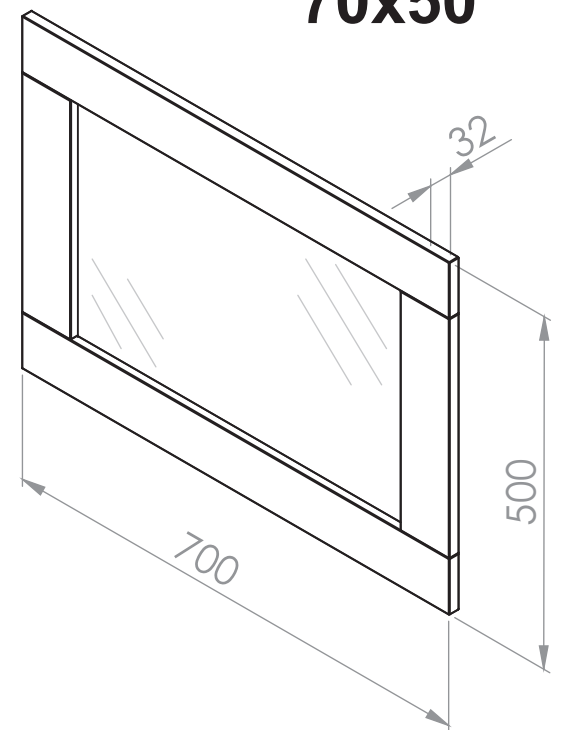

Mounting position

horizontal position

vertical position

MIRROR 70x50

Height adjustment

Included plugs C2 are dedicated ONLY for solid concrete wall