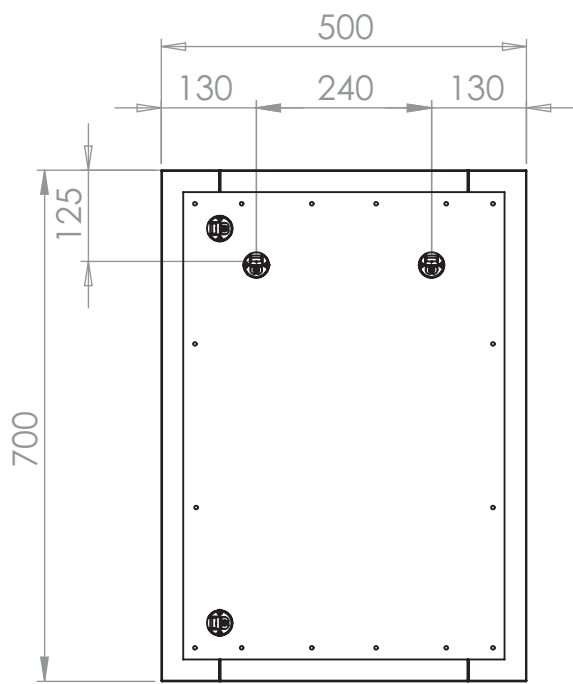

Mounting position

horizontal position

vertical position

MIRROR 70x50

Height adjustment

Included plugs C2 are dedicated ONLY for solid concrete wall