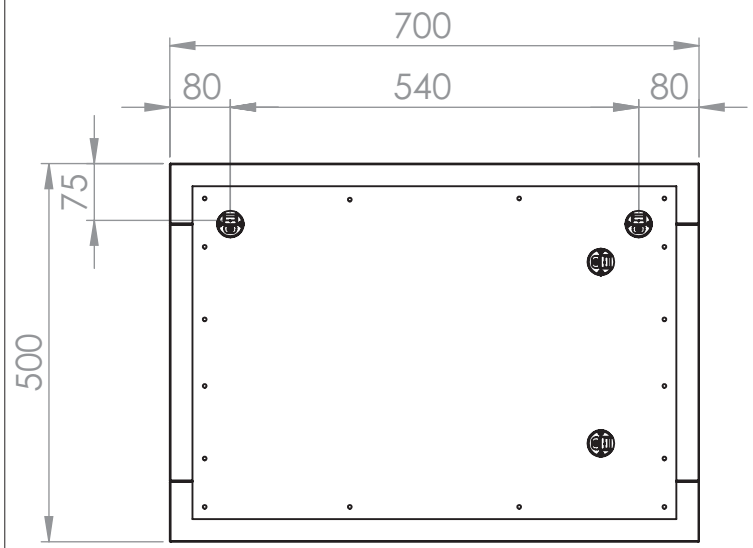

Mounting position

horizontal position

vertical position

MIRROR 70x50

Height adjustment

Included plugs C2 are dedicated ONLY for solid concrete wall