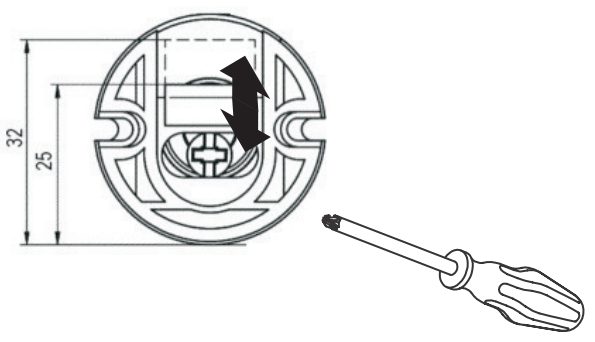

Mounting position

horizontal position

vertical position

MIRROR 70x50

Height adjustment

Included plugs C2 are dedicated ONLY for solid concrete wall