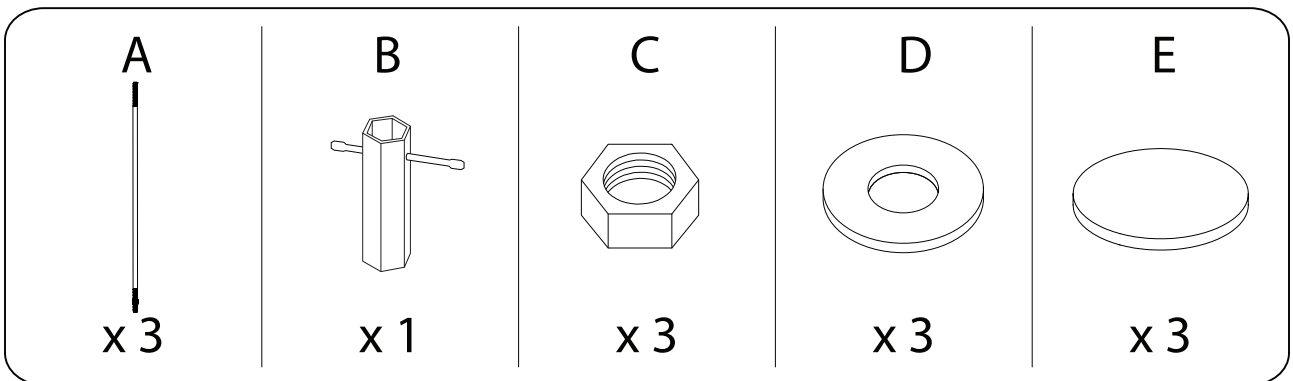

SENOIA

Diagram illustrating safety instructions for table assembly:

- Top Section:** Shows a warning triangle (exclamation mark) next to a circular inset containing a leg and a crossed-out power drill. To the right is a clock icon with the text "10'" below it.
- Bottom Section:** Shows a warning triangle (exclamation mark) next to a circular inset containing a leg on a mat and a crossed-out leg on a hard surface. To the right is a person icon with the text "1" below it.