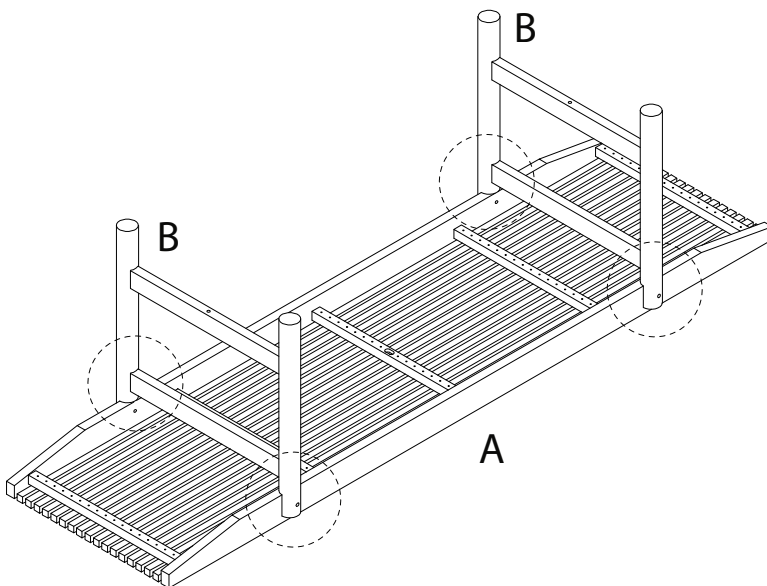

GIAVENO

Diagram illustrating assembly instructions and safety warnings:

- Warning 1:** A warning triangle with an exclamation mark is positioned above a box containing an L-shaped metal bracket and a crossed-out power drill icon, indicating that a power drill should not be used for this step.
- Warning 2:** A second warning triangle with an exclamation mark is positioned above a box containing a rectangular wooden block being placed on a slatted surface and a crossed-out icon of the block being placed on a flat surface, indicating that the block must be placed on the slatted surface.
- Time:** A clock icon with a circular arrow indicates a duration of **15'** (15 minutes).
- Personnel:** An icon of a person indicates that **1** person is required for this step.

1

2

3

4