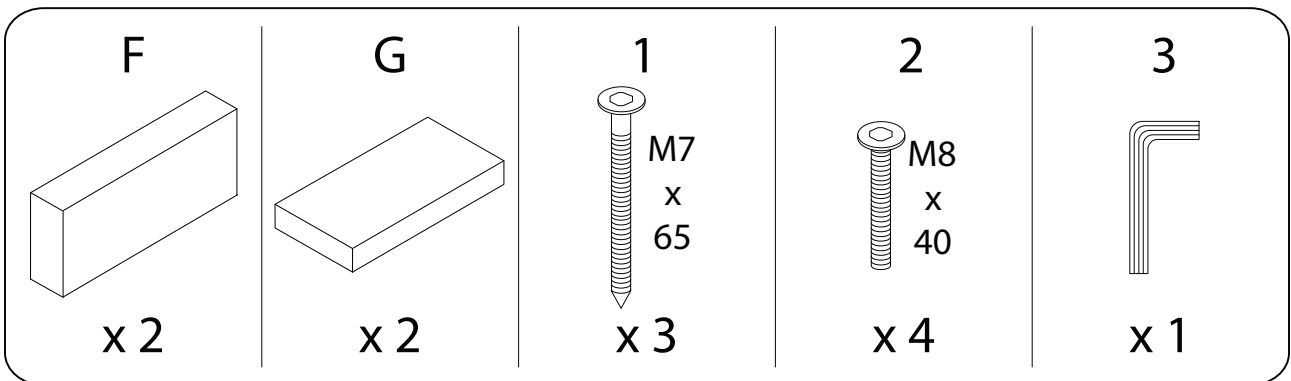

GIAVENO

Diagram illustrating assembly instructions and safety warnings:

- Warning 1:** A warning triangle with an exclamation mark is positioned above a box containing an L-shaped metal bracket and a crossed-out power drill icon, indicating that a power drill should not be used for this step.
- Warning 2:** A second warning triangle with an exclamation mark is positioned above a box containing a rectangular wooden block being placed on a slatted surface and a crossed-out icon of the block being placed on a flat surface, indicating that the block must be placed on the slatted surface.
- Time:** A clock icon with a circular arrow indicates a duration of **15'** (15 minutes).
- Personnel:** An icon of a person indicates that **1** person is required for this step.