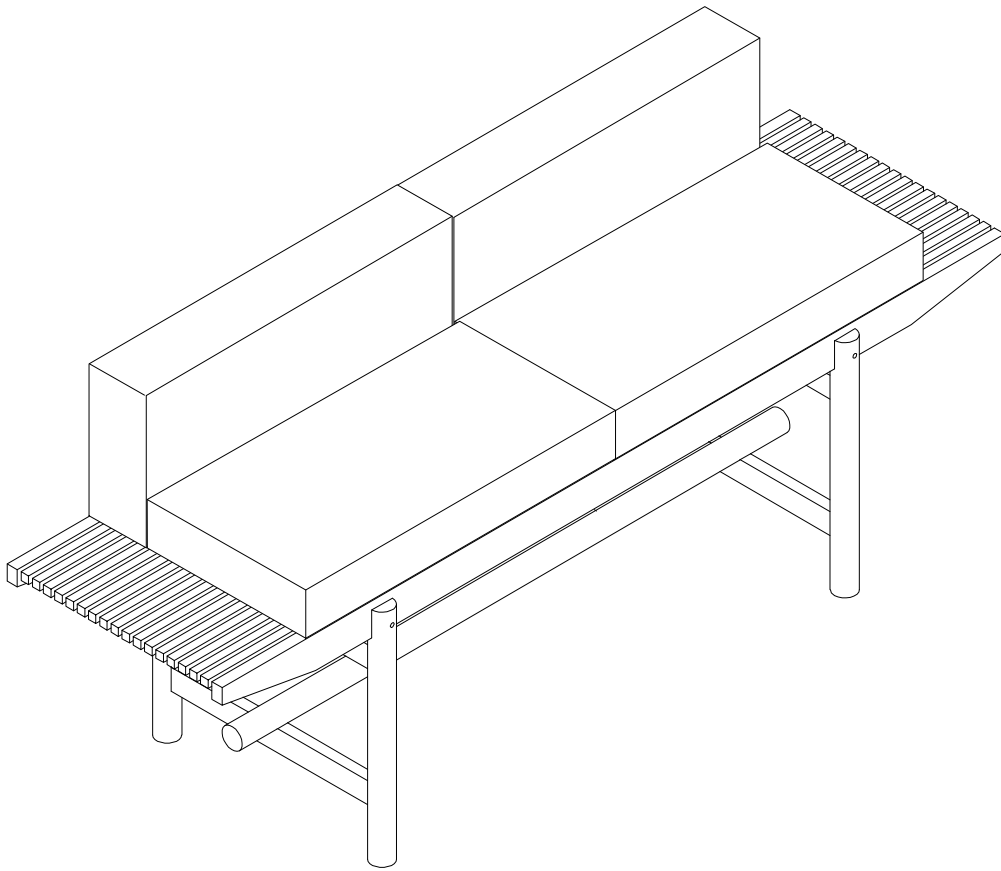

GIAVENO

Diagram illustrating assembly instructions and safety warnings:

- Warning 1:** A warning triangle with an exclamation mark is positioned above a box containing an L-shaped metal bracket and a crossed-out power drill icon, indicating that a power drill should not be used for this step.
- Warning 2:** A second warning triangle with an exclamation mark is positioned above a box containing a rectangular wooden block being placed on a slatted surface and a crossed-out icon of the block being placed on a flat surface, indicating that the block must be placed on the slatted surface.
- Time:** A clock icon with a circular arrow indicates a duration of **15'** (15 minutes).
- Personnel:** An icon of a person indicates that **1** person is required for this step.

1

2

3

4