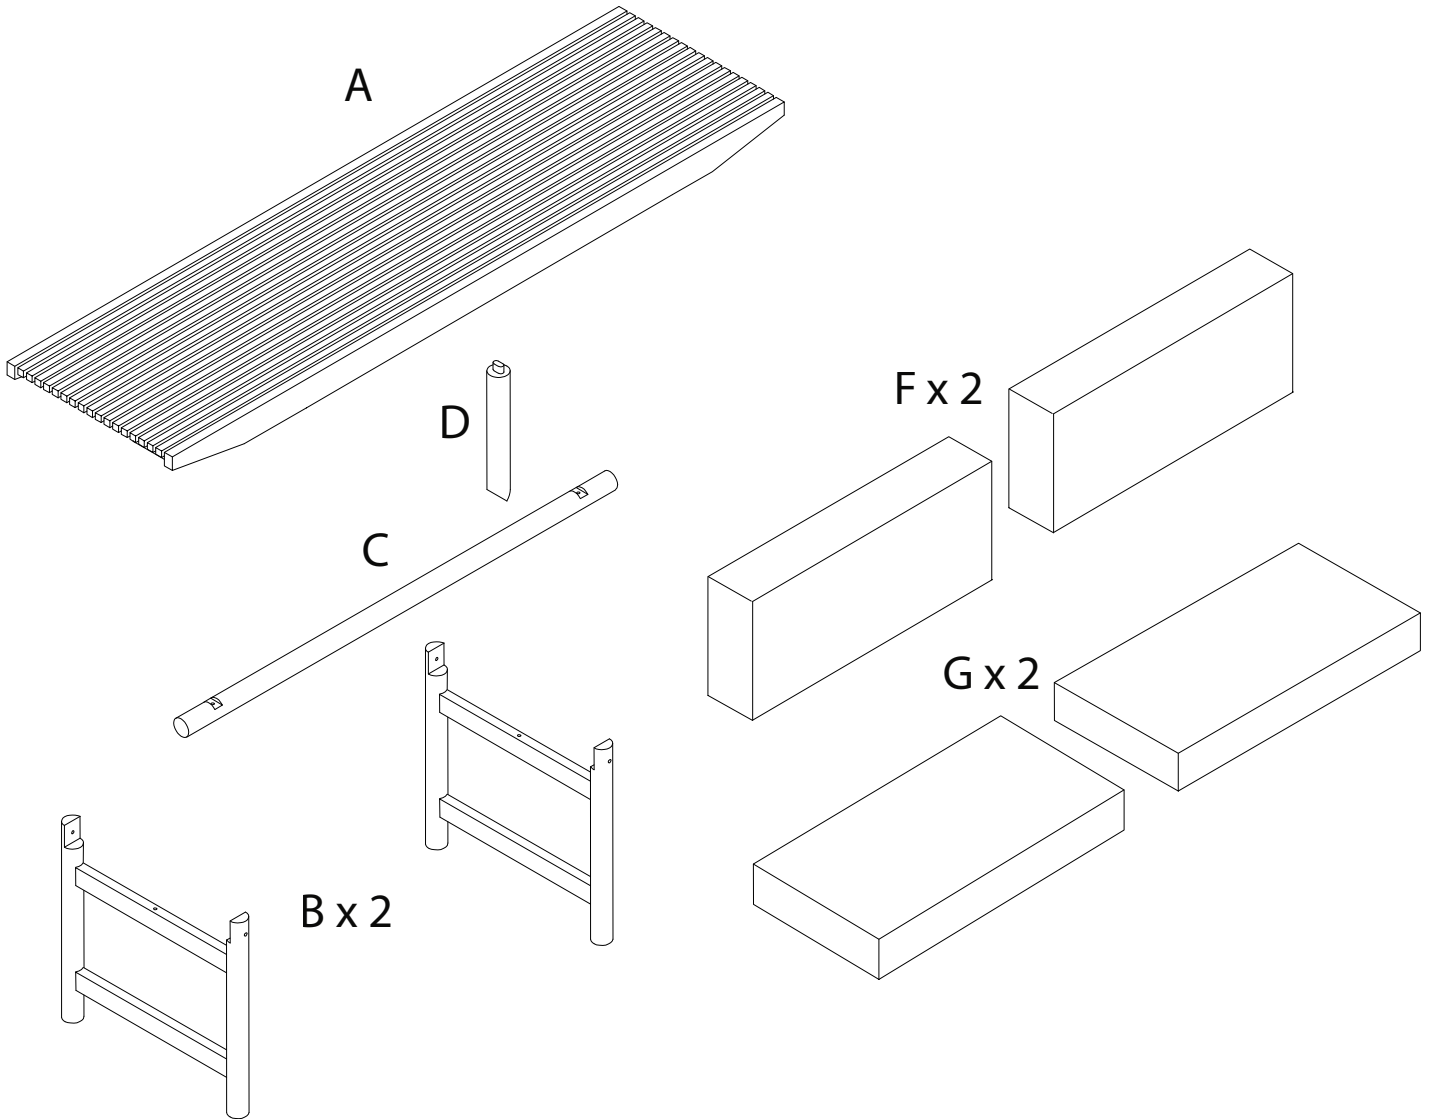

GIAVENO

Diagram illustrating assembly instructions and safety warnings:

- Warning 1:** A warning triangle with an exclamation mark is positioned above a box containing an L-shaped metal bracket and a crossed-out power drill icon, indicating that a power drill should not be used for this step.
- Warning 2:** A second warning triangle with an exclamation mark is positioned above a box containing a rectangular wooden block being placed on a slatted surface and a crossed-out icon of the block being placed on a flat surface, indicating that the block must be placed on the slatted surface.
- Time:** A clock icon with a circular arrow indicates a duration of **15'** (15 minutes).
- Personnel:** An icon of a person indicates that **1** person is required for this step.

1

2

3

4