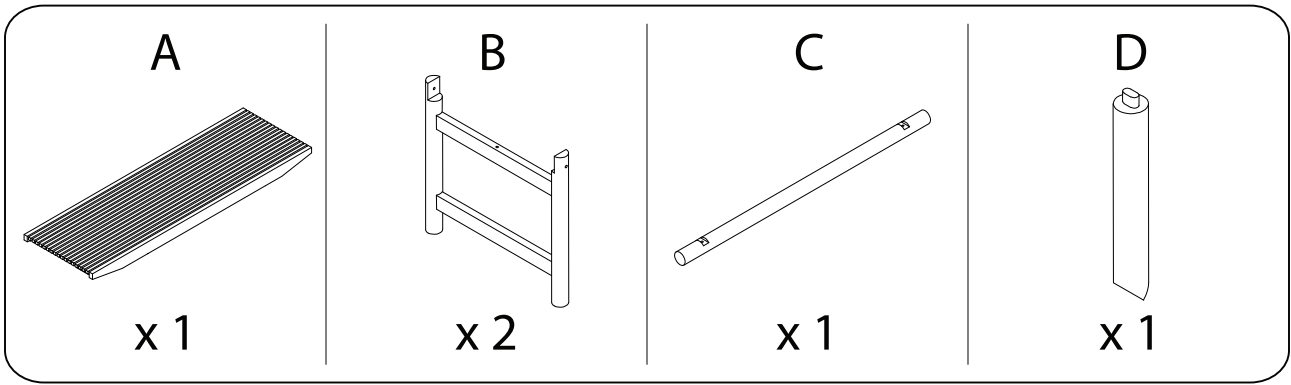

GIAVENO

Diagram illustrating assembly instructions and safety warnings:

- Warning 1:** A warning triangle with an exclamation mark is positioned above a box containing an L-shaped metal bracket and a crossed-out power drill icon, indicating that a power drill should not be used for this step.
- Warning 2:** A second warning triangle with an exclamation mark is positioned above a box containing a rectangular wooden block being placed on a slatted surface and a crossed-out icon of the block being placed on a flat surface, indicating that the block must be placed on the slatted surface.
- Time:** A clock icon with a circular arrow indicates a duration of **15'** (15 minutes).
- Personnel:** An icon of a person indicates that **1** person is required for this step.