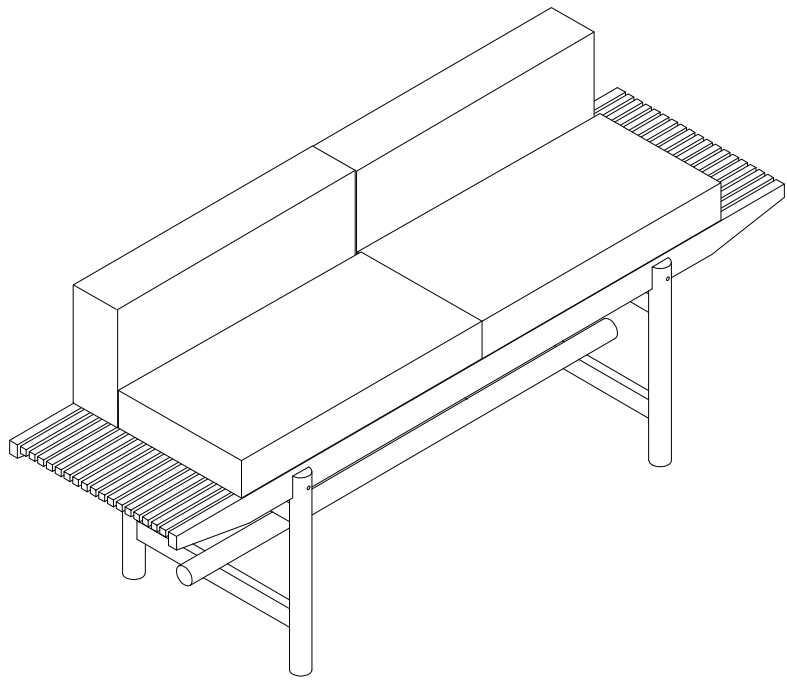

GIAVENO

Diagram illustrating assembly instructions and safety warnings:

- Warning 1:** A warning triangle with an exclamation mark is positioned above a box containing an L-shaped metal bracket and a crossed-out power drill icon, indicating that a power drill should not be used for this step.
- Warning 2:** A second warning triangle with an exclamation mark is positioned above a box containing a rectangular wooden block being placed on a slatted surface and a crossed-out icon of the block being placed on a flat surface, indicating that the block must be placed on the slatted surface.
- Time:** A clock icon with a circular arrow indicates a duration of **15'** (15 minutes).
- Personnel:** An icon of a person indicates that **1** person is required for this step.

1

2

3

4