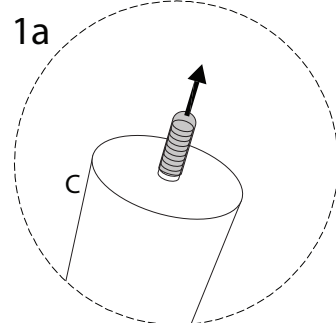

ORUM

Diagram illustrating safety instructions for assembly:

- Top Section:** A box containing a crossed-out power drill icon and a warning triangle. To the right is a clock icon with the text "10'".
- Bottom Section:** A box containing a circular inset showing a block on a mat, a crossed-out block with a screw, and a warning triangle. To the right is a person icon with the text "2".

<p>A</p>  <p>x 1</p>	<p>B</p>  <p>x 1</p>	<p>C</p>  <p>x 4</p>	<p>D</p>  <p>x 1</p>
---	---	---	---

!

1

2

B

x 1

B

A

3

D

x 1

D