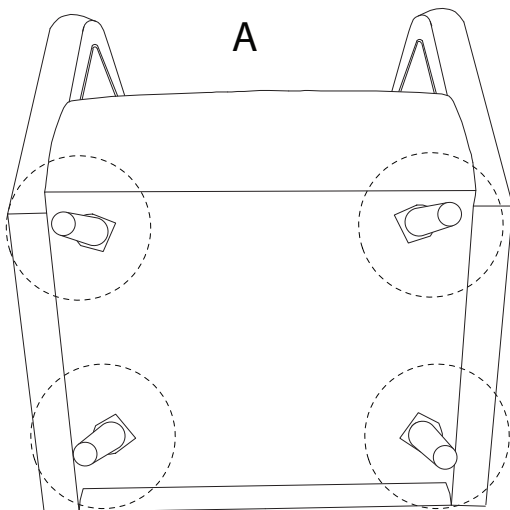

ORUM

Diagram illustrating safety instructions for assembly:

- Top Section:** A box containing a crossed-out power drill icon and a warning triangle. To the right is a clock icon with the text "10'".
- Bottom Section:** A box containing a circular inset showing a block on a mat, a crossed-out block with a screw, and a warning triangle. To the right is a person icon with the text "2".

<p>A</p>  <p>x 1</p>	<p>B</p>  <p>x 1</p>	<p>C</p>  <p>x 4</p>	<p>D</p>  <p>x 1</p>
---	---	---	---

!

1

2

B

x 1

B

A

3

D

x 1

D