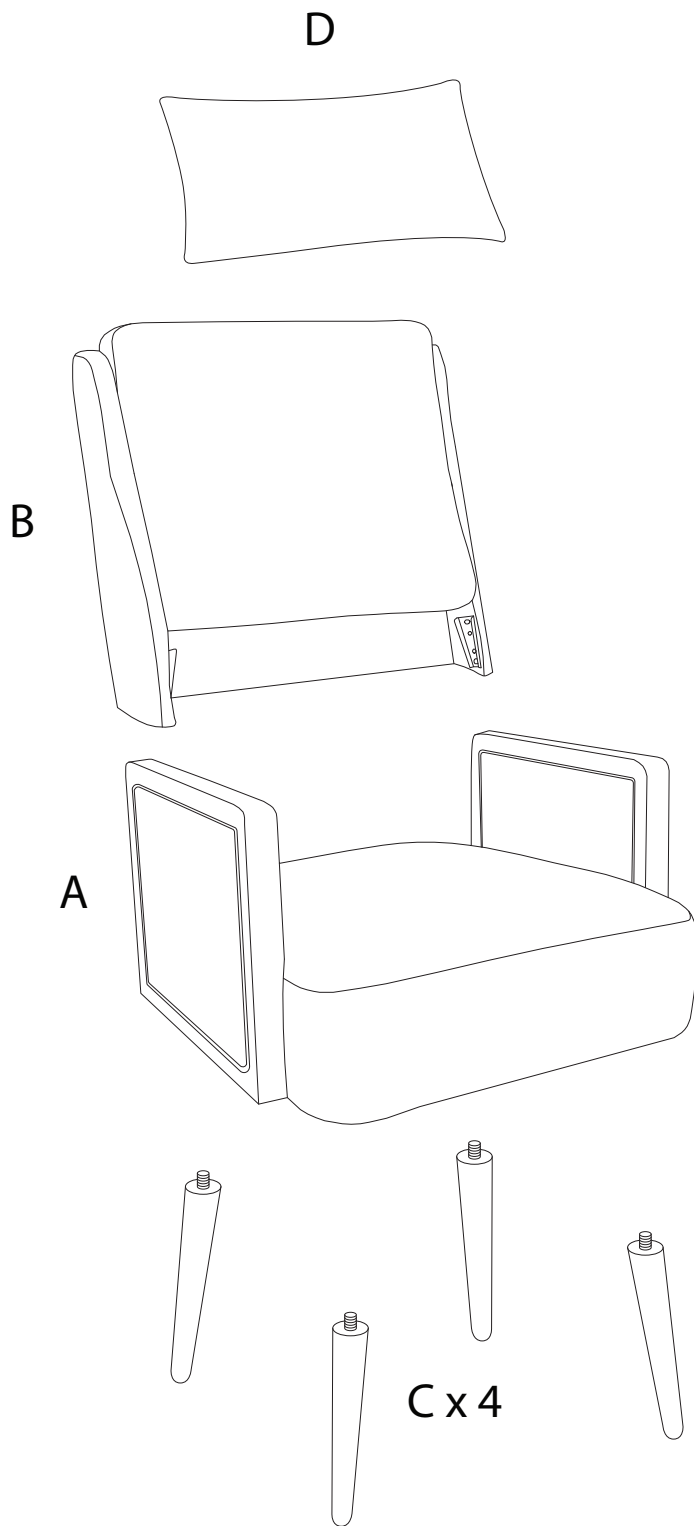

ORUM

Diagram illustrating safety instructions for assembly:

- Top Section:** A box containing a crossed-out power drill icon and a warning triangle. To the right is a clock icon with the text "10'".
- Bottom Section:** A box containing a circular inset showing a block on a mat, a crossed-out block with a screw, and a warning triangle. To the right is a person icon with the text "2".

<p>A</p>  <p>x 1</p>	<p>B</p>  <p>x 1</p>	<p>C</p>  <p>x 4</p>	<p>D</p>  <p>x 1</p>
---	---	---	---

!

1

2

B

x 1

B

A

3

D

x 1

D