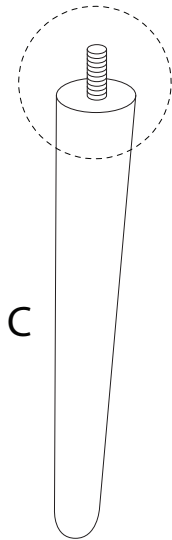

ORUM

Diagram illustrating safety instructions for assembly:

- Top Section:** A box containing a crossed-out power drill icon and a warning triangle. To the right is a clock icon with the text "10'".
- Bottom Section:** A box containing a circular inset showing a block on a mat, a crossed-out block with a screw, and a warning triangle. To the right is a person icon with the text "2".

<p>A</p>  <p>x 1</p>	<p>B</p>  <p>x 1</p>	<p>C</p>  <p>x 4</p>	<p>D</p>  <p>x 1</p>
---	---	---	---

!

1

2

B

x 1

B

A

3

D

x 1

D