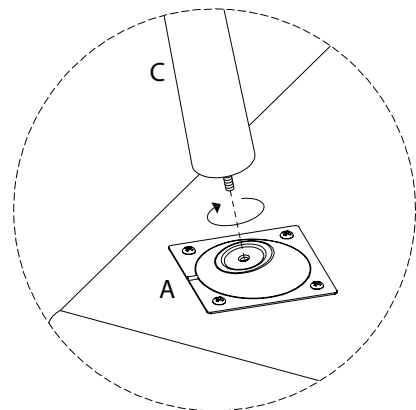

ORUM

Diagram illustrating safety instructions for assembly:

- Top Section:** A box containing a crossed-out power drill icon and a warning triangle. To the right is a clock icon with the text "10'".
- Bottom Section:** A box containing a circular inset showing a block on a mat, a crossed-out block with a screw, and a warning triangle. To the right is a person icon with the text "2".

<p>A</p>  <p>x 1</p>	<p>B</p>  <p>x 1</p>	<p>C</p>  <p>x 4</p>	<p>D</p>  <p>x 1</p>
---	---	---	---

!

1

2

B

x 1

B

A

3

D

x 1

D