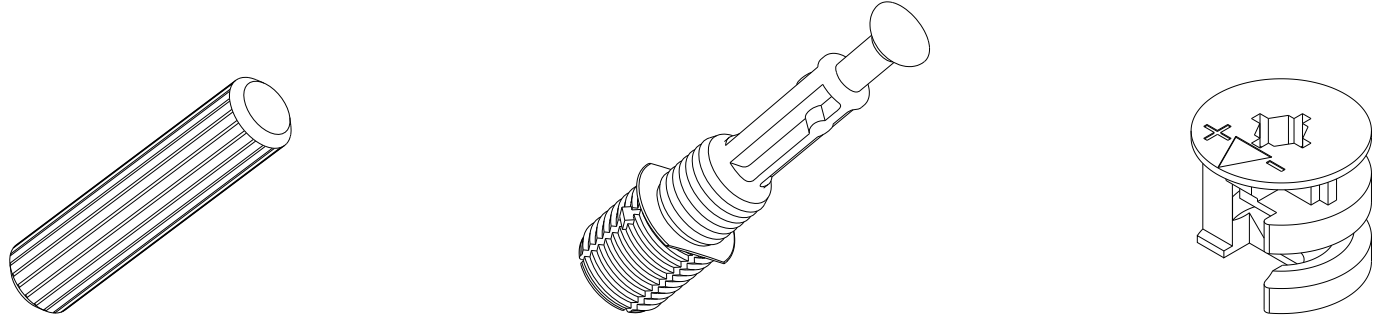

ATTENTION !!

Minifix is the main connection material used in demoduler products. Before starting the assembly, please check the drawings below.

minute

Total 1 Package

427 mm	350 mm	x 1	number-4
132 mm	328 mm	x 1	number-7
782 mm	132 mm	x 1	number-8
1600 mm	350 mm	x 1	number-9
1200 mm	330 mm	x 2	number-1-6
382 mm	330 mm	x 1	number-2
384 mm	330 mm	x 1	number-3
234 mm	330 mm	x 1	number-5
1197 mm	275 mm	x 1	cabinet door
379 mm	398 mm	x 1	cabinet door