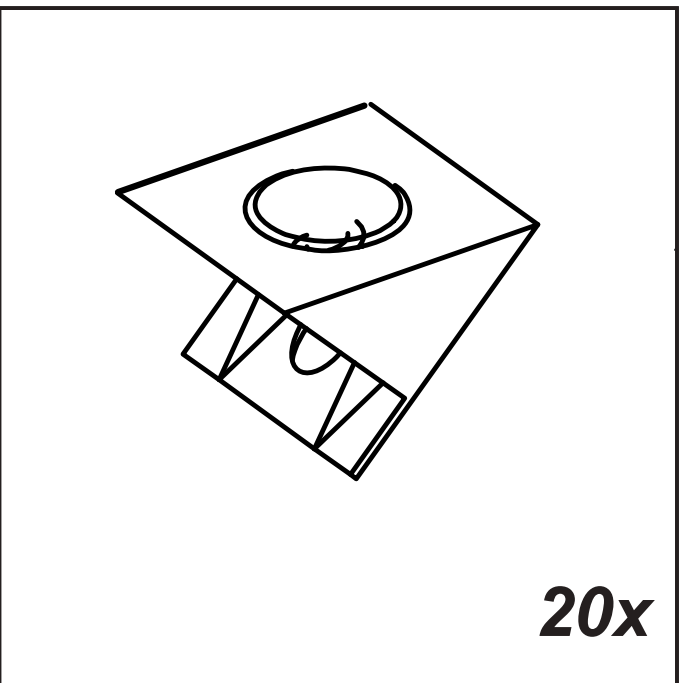

Accessory Parts

Phillips & Flathead screwdrivers required.

For quicker assembly, we recommend the use of a power drill on a low-speed setting.