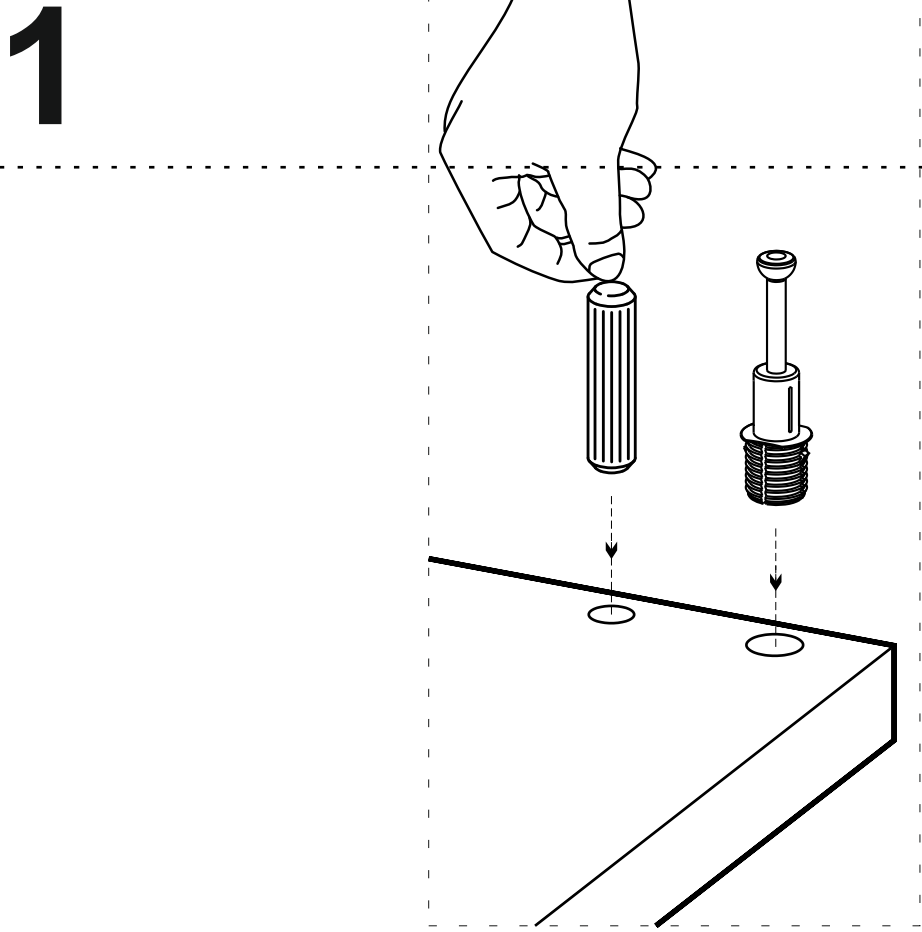

ATTENTION !!

Minifix is the main connection material used in demoduler products. Before starting the assembly, please check the drawings below.

minute

Total 1 Package

427 mm	350 mm	x 1	number-4
132 mm	328 mm	x 1	number-7
782 mm	132 mm	x 1	number-8
1600 mm	350 mm	x 1	number-9
1200 mm	330 mm	x 2	number-1-6
382 mm	330 mm	x 1	number-2
384 mm	330 mm	x 1	number-3
234 mm	330 mm	x 1	number-5
1197 mm	275 mm	x 1	cabinet door
379 mm	398 mm	x 1	cabinet door