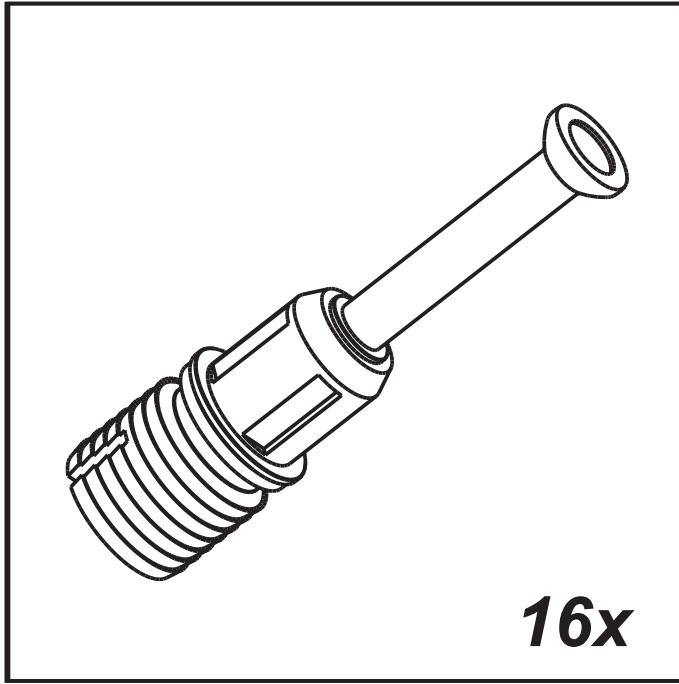

Accessory Parts

Phillips & Flathead screwdrivers required.

For quicker assembly, we recommend the use of a power drill on a low-speed setting.