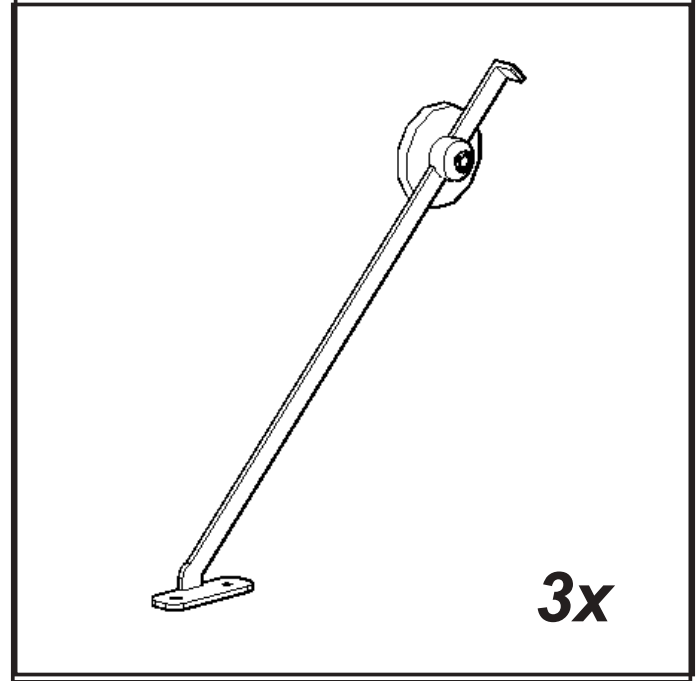

Accessory Parts

Phillips & Flathead screwdrivers required.

For quicker assembly, we recommend the use of a power drill on a low-speed setting.