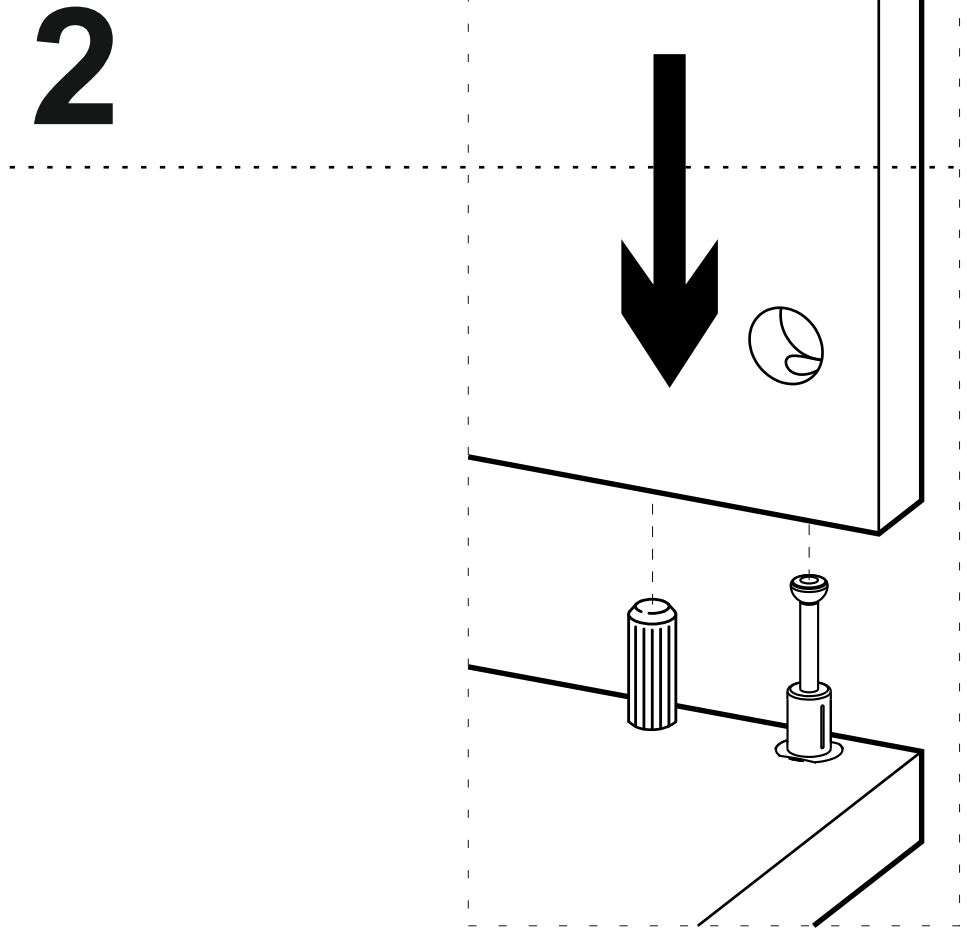

ATTENTION !!

Minifix is the main connection material used in demoduler products. Before starting the assembly, please check the drawings below.

minute

Total 1 Package

427 mm	350 mm	x 1	number-4
132 mm	328 mm	x 1	number-7
782 mm	132 mm	x 1	number-8
1600 mm	350 mm	x 1	number-9
1200 mm	330 mm	x 2	number-1-6
382 mm	330 mm	x 1	number-2
384 mm	330 mm	x 1	number-3
234 mm	330 mm	x 1	number-5
1197 mm	275 mm	x 1	cabinet door
379 mm	398 mm	x 1	cabinet door