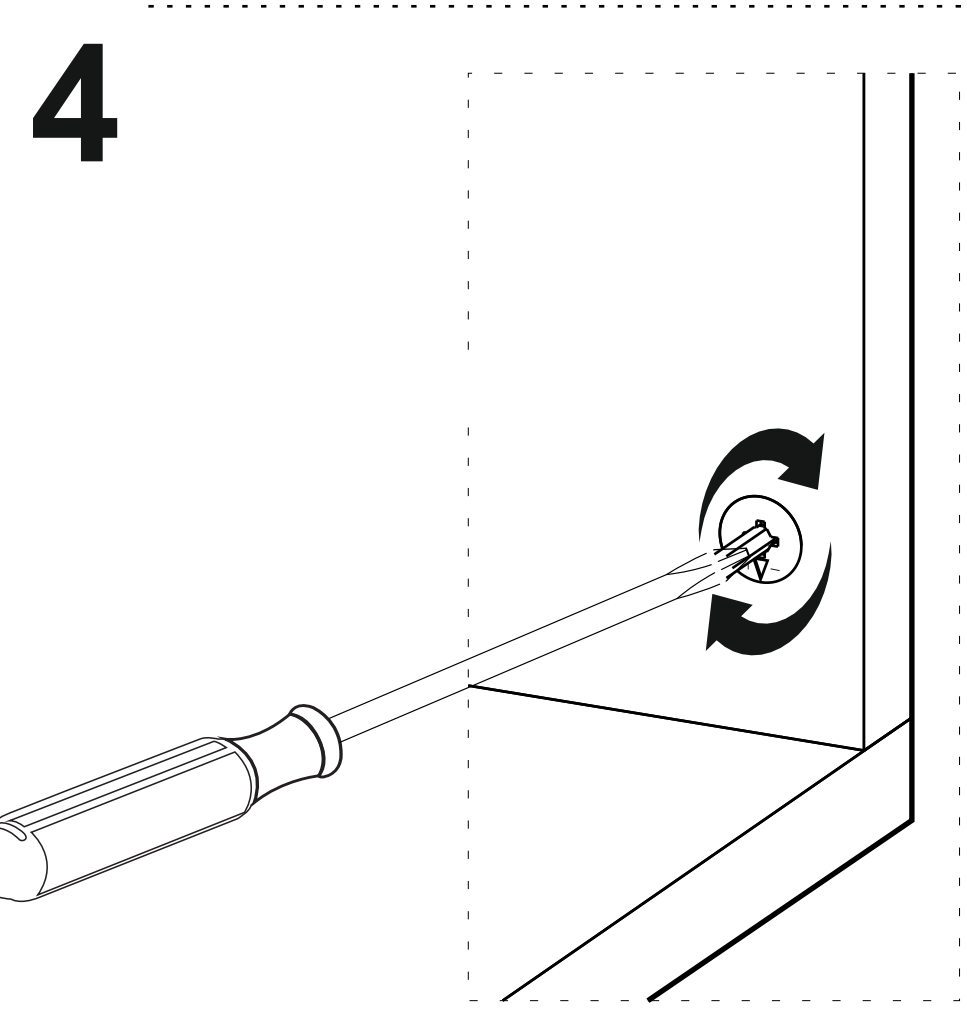

ATTENTION !!

Minifix is the main connection material used in demoduler products. Before starting the assembly, please check the drawings below.

minute

Total 1 Package

427 mm	350 mm	x 1	number-4
132 mm	328 mm	x 1	number-7
782 mm	132 mm	x 1	number-8
1600 mm	350 mm	x 1	number-9
1200 mm	330 mm	x 2	number-1-6
382 mm	330 mm	x 1	number-2
384 mm	330 mm	x 1	number-3
234 mm	330 mm	x 1	number-5
1197 mm	275 mm	x 1	cabinet door
379 mm	398 mm	x 1	cabinet door