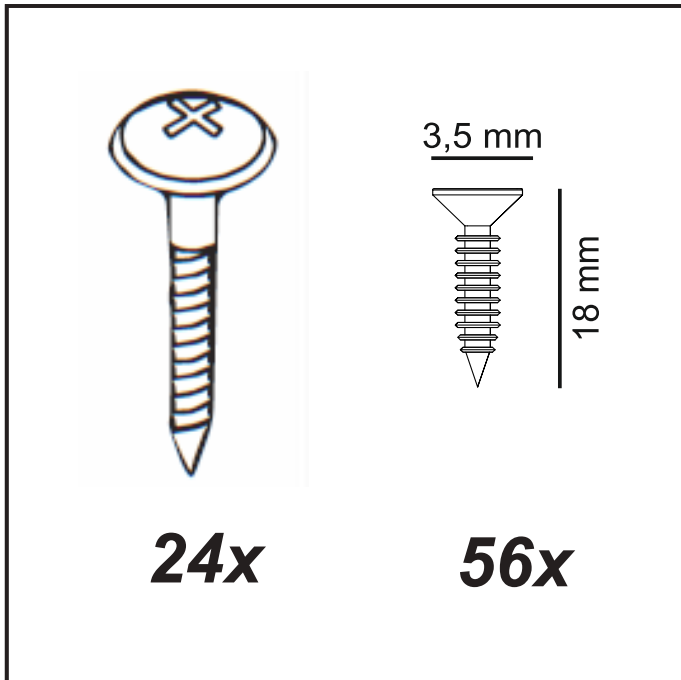

Accessory Parts

Phillips & Flathead screwdrivers required.

For quicker assembly, we recommend the use of a power drill on a low-speed setting.