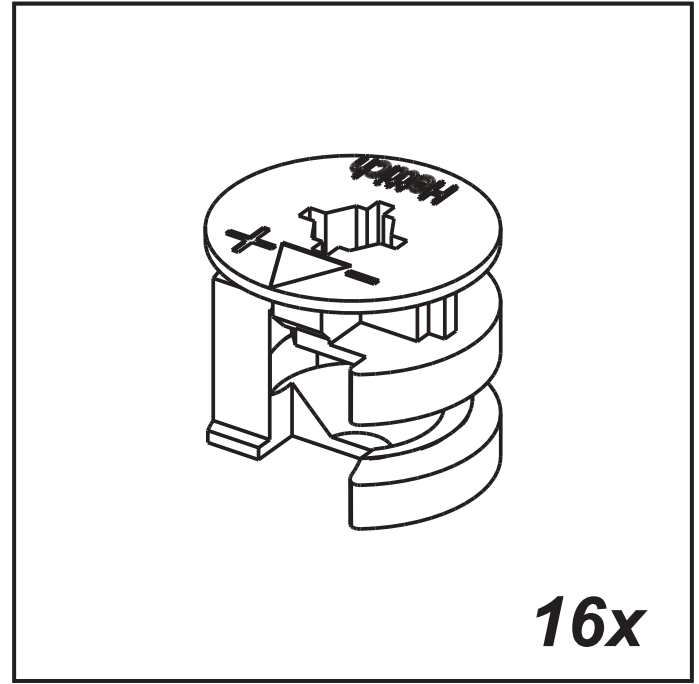

Accessory Parts

Phillips & Flathead screwdrivers required.

For quicker assembly, we recommend the use of a power drill on a low-speed setting.