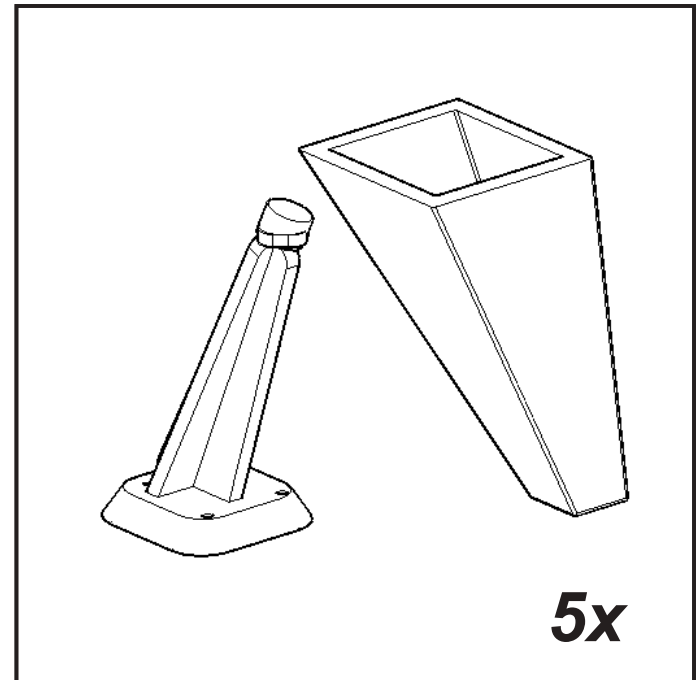

Accessory Parts

Phillips & Flathead screwdrivers required.

For quicker assembly, we recommend the use of a power drill on a low-speed setting.