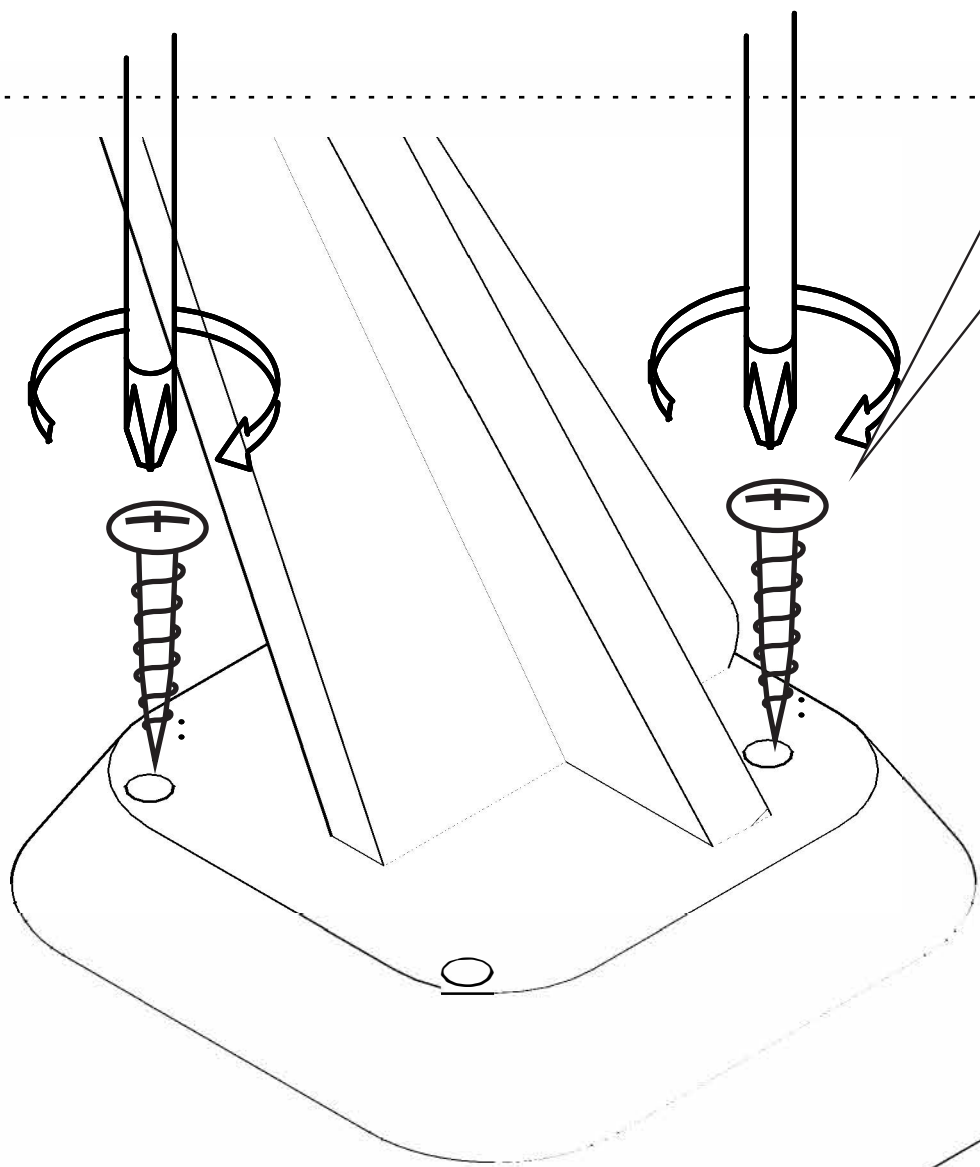

ATTENTION !!

Minifix is the main connection material used in demoduler products. Before starting the assembly, please check the drawings below.

minute

Total 1 Package

427 mm	350 mm	x 1	number-4
132 mm	328 mm	x 1	number-7
782 mm	132 mm	x 1	number-8
1600 mm	350 mm	x 1	number-9
1200 mm	330 mm	x 2	number-1-6
382 mm	330 mm	x 1	number-2
384 mm	330 mm	x 1	number-3
234 mm	330 mm	x 1	number-5
1197 mm	275 mm	x 1	cabinet door
379 mm	398 mm	x 1	cabinet door

Accessory Parts

Phillips & Flathead screwdrivers required.

For quicker assembly, we recommend the use of a power drill on a low-speed setting.

1

2

1

1

3