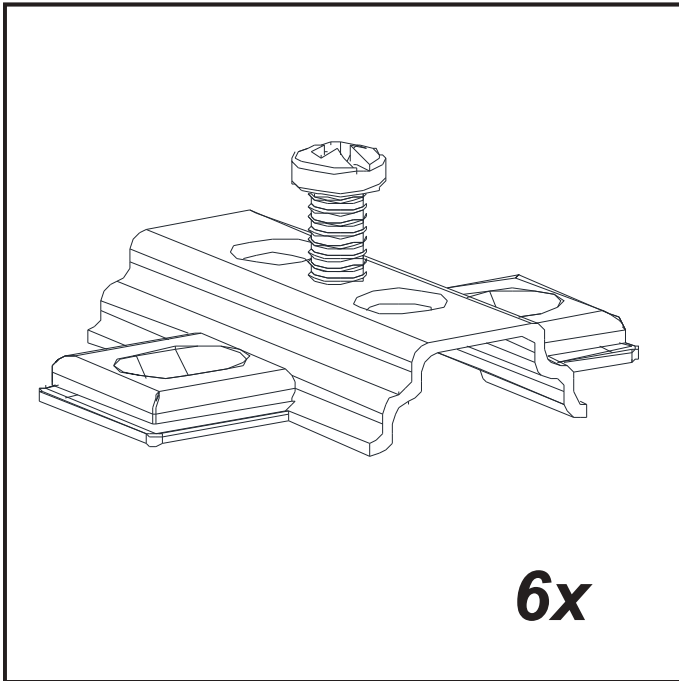

Accessory Parts

Phillips & Flathead screwdrivers required.

For quicker assembly, we recommend the use of a power drill on a low-speed setting.