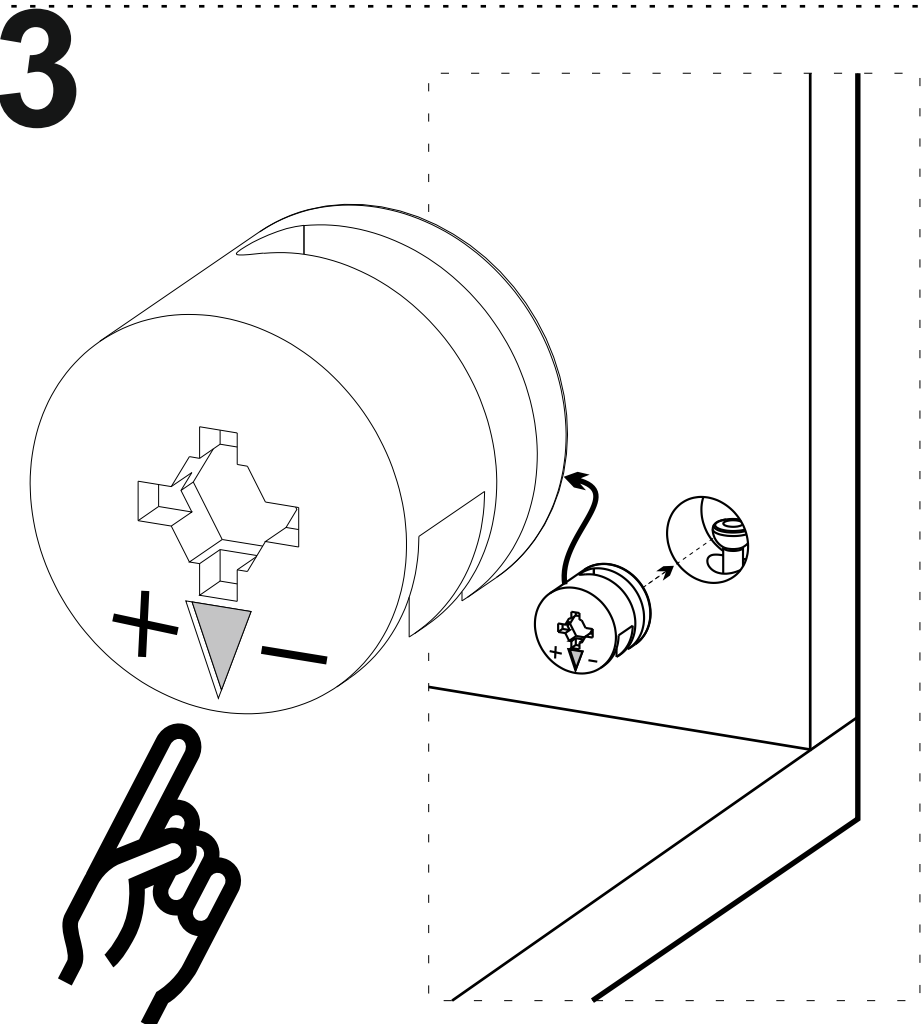

ATTENTION !!

Minifix is the main connection material used in demoduler products. Before starting the assembly, please check the drawings below.

minute

Total 1 Package

427 mm	350 mm	x 1	number-4
132 mm	328 mm	x 1	number-7
782 mm	132 mm	x 1	number-8
1600 mm	350 mm	x 1	number-9
1200 mm	330 mm	x 2	number-1-6
382 mm	330 mm	x 1	number-2
384 mm	330 mm	x 1	number-3
234 mm	330 mm	x 1	number-5
1197 mm	275 mm	x 1	cabinet door
379 mm	398 mm	x 1	cabinet door