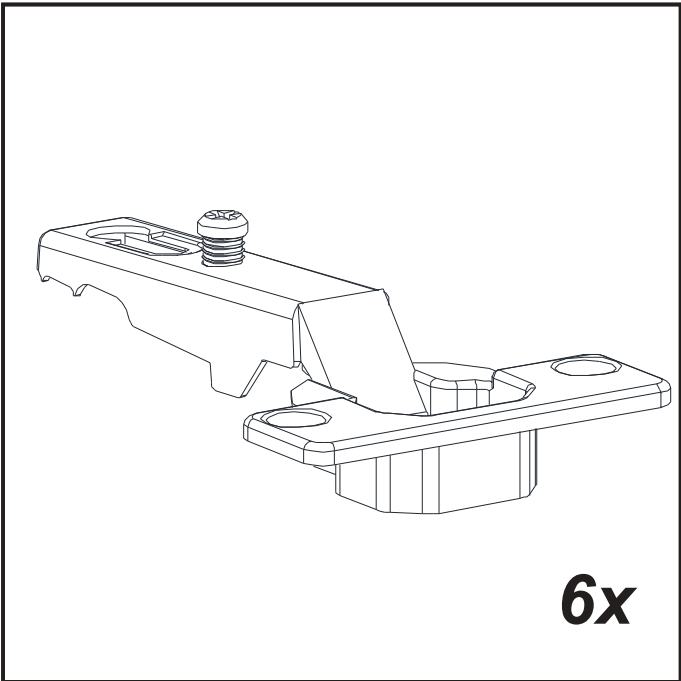

Accessory Parts

Phillips & Flathead screwdrivers required.

For quicker assembly, we recommend the use of a power drill on a low-speed setting.