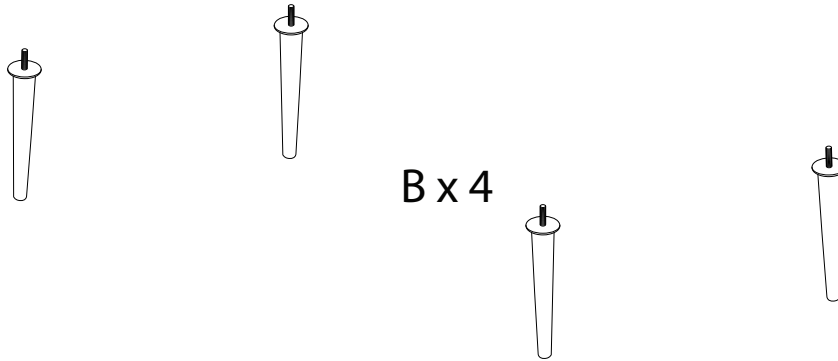

# CHEVANNES

Diagram illustrating assembly instructions and warnings:

- Warning 1:** A crossed-out power drill icon indicates that power tools should not be used for assembly.
- Warning 2:** A crossed-out icon of a block being drilled into a surface indicates that the furniture should not be attached to a wall or ceiling.
- Time:** A clock icon with the number 5' indicates an estimated assembly time of 5 minutes.
- Person:** An icon of a person with the number 1 indicates that one person is required for assembly.

A

A	B	C
		
x 1	x 4	x 1

1

2