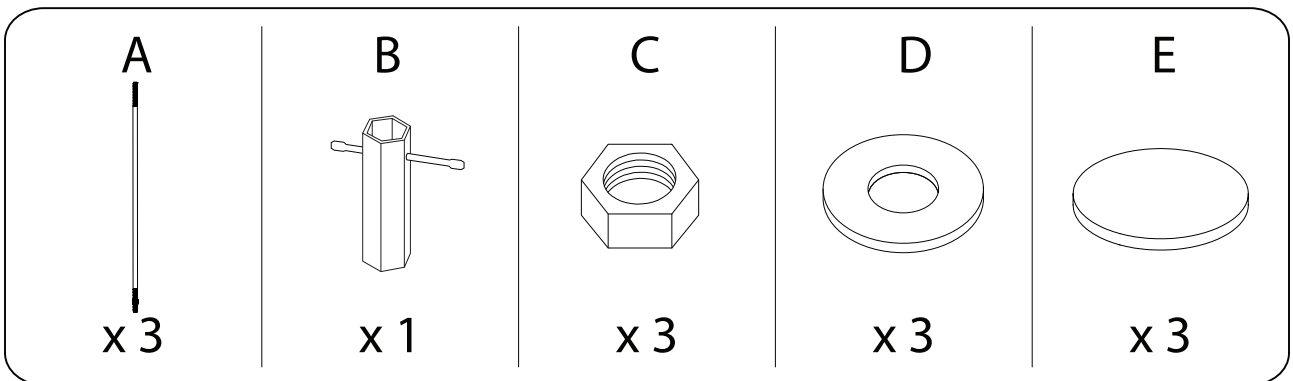

SENOIA

Diagram illustrating assembly instructions and safety warnings:

- Top Warning:** A warning triangle with an exclamation mark is positioned above a box containing a circular inset of a hexagonal bolt and a crossed-out power drill. To the right of this box is a clock icon with the text "10'" below it.
- Bottom Warning:** A warning triangle with an exclamation mark is positioned above a box containing a circular inset of a rectangular block on a surface and a crossed-out screwdriver. To the right of this box is a person icon with the text "1" below it.