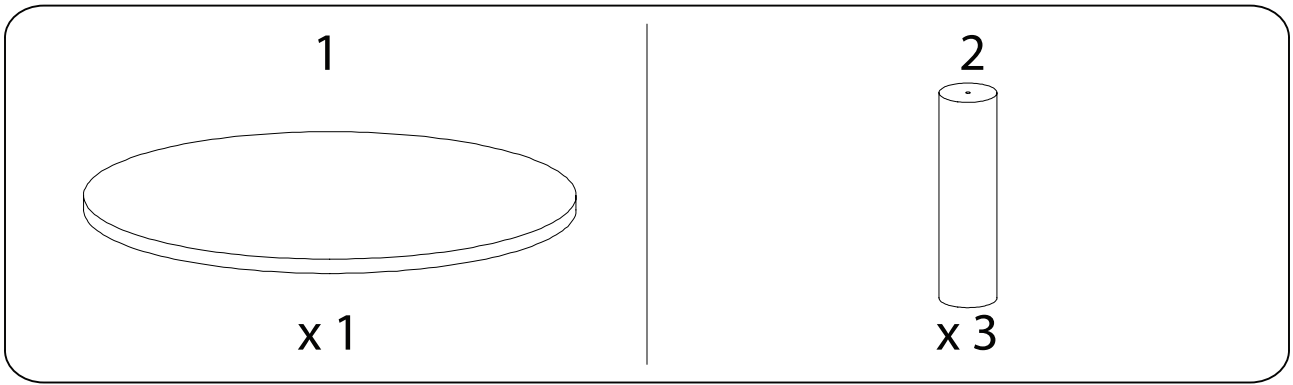

SENOIA

Diagram illustrating assembly instructions and safety warnings:

- Top Warning:** A warning triangle with an exclamation mark is positioned above a box containing a circular inset of a hexagonal bolt and a crossed-out power drill. To the right of this box is a clock icon with the text "10'" below it.
- Bottom Warning:** A warning triangle with an exclamation mark is positioned above a box containing a circular inset of a rectangular block on a surface and a crossed-out screwdriver. To the right of this box is a person icon with the text "1" below it.