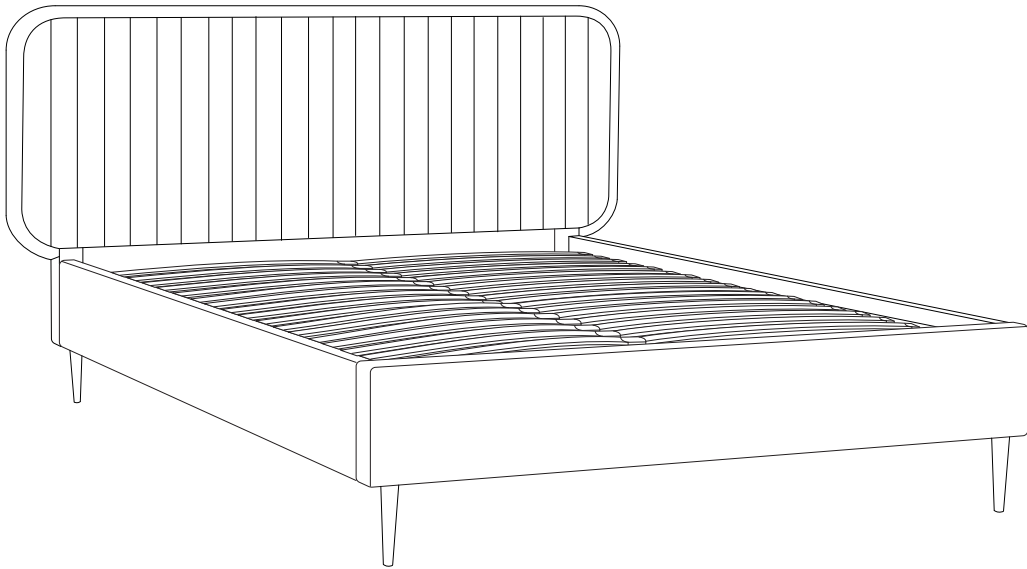

# BRIN

Assembly instructions for the bed frame, including tool requirements, time, and personnel.

**Tools:** An icon shows an Allen key and a wrench inside a circle, and a power drill with a diagonal line through it, indicating that a power drill is not required.

**Warning:** A warning triangle with an exclamation mark is shown next to the tool icons.

**Time:** A clock icon is shown next to the text "30'", indicating the estimated assembly time.

**Personnel:** An icon of a person is shown next to the text "2", indicating that two people are required for assembly.