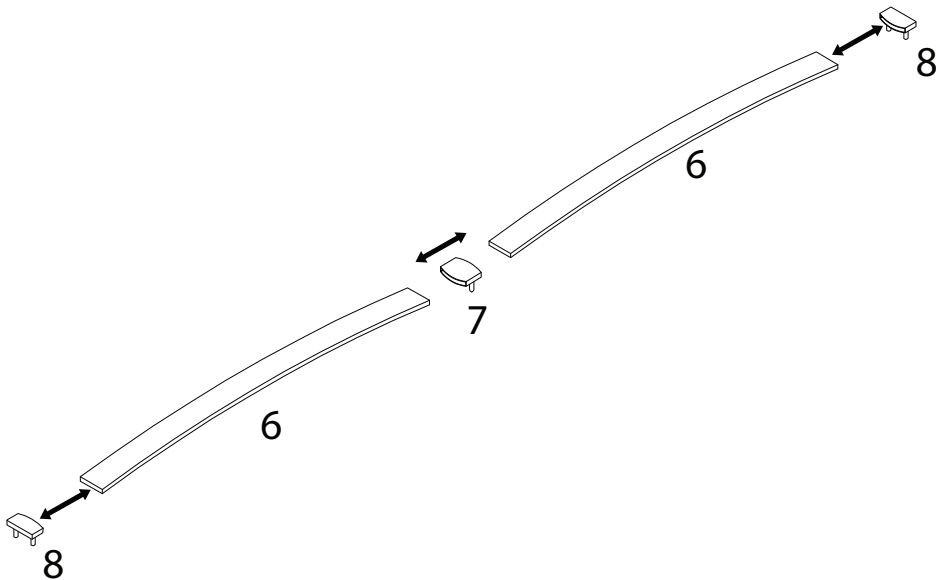

5 x 19

6

x 2

7

x 1

8

x 2