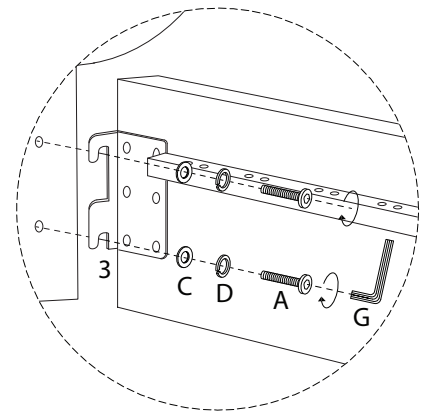

# BRIN

Assembly instructions for the bed frame, including tool requirements, time, and personnel.

**Tools:** An icon shows an Allen key and a wrench inside a circle, and a power drill with a diagonal line through it, indicating that a power drill is not required.

<b>4</b>  x 1	<b>5</b>  x 2	<b>B</b>  M8 x 35 x 4	<b>E</b>  x 4	<b>F</b>  x 1	<b>G</b>  x 1
--	--	---	---	--	--

3

<b>3</b>  x 2	<b>A</b>  M8 x 30 x 8	<b>C</b>  x 8	<b>D</b>  x 8	<b>G</b>  x 1
--	---	--	--	--