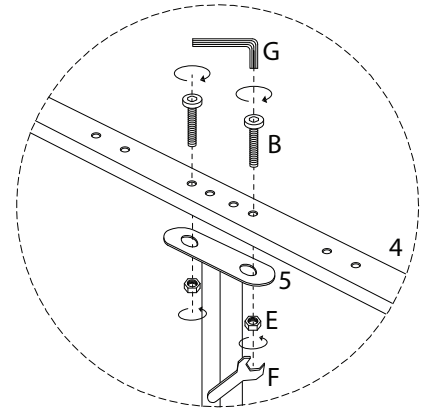

# BRIN

Assembly instructions for the bed frame, including tool requirements, time, and personnel.

**Tools:** An icon shows an Allen key and a wrench inside a circle, and a power drill with a diagonal line through it, indicating that a power drill is not required.

<b>4</b>  x 1	<b>5</b>  x 2	<b>B</b>  M8 x 35 x 4	<b>E</b>  x 4	<b>F</b>  x 1	<b>G</b>  x 1
--	--	---	---	--	--

3

<b>3</b>  x 2	<b>A</b>  M8 x 30 x 8	<b>C</b>  x 8	<b>D</b>  x 8	<b>G</b>  x 1
--	---	--	--	--