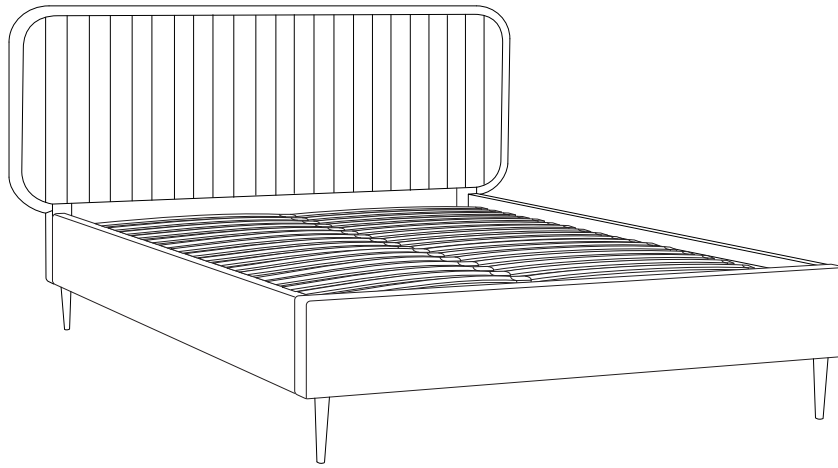

# BRIN

Assembly instructions for the bed frame, including tool requirements, time, and personnel.

**Tools:** An icon shows an Allen key and a wrench inside a circle, and a power drill with a diagonal line through it, indicating that a power drill is not required.

**Warning:** A warning triangle with an exclamation mark is shown next to the tool icons.

**Time:** A clock icon is shown next to the text "30'", indicating the estimated assembly time.

**Personnel:** An icon of a person is shown next to the text "2", indicating that two people are required for assembly.