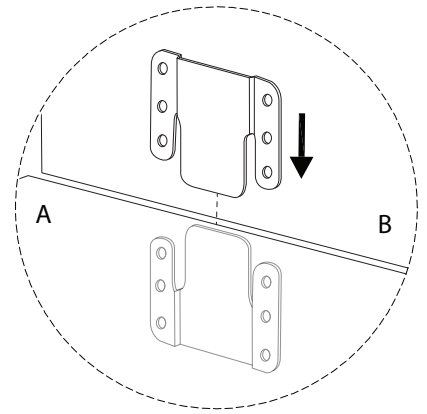

KANSSELI

An L-shaped metal bracket is shown inside a circle. To its right is a power drill with a diagonal line through it, indicating it should not be used.	A warning triangle containing an exclamation mark.	A circular clock icon with a curved arrow indicating a 15-minute duration.
A rectangular block is shown on a textured base inside a circle. To its right is the same block with a screw being inserted, crossed out with a diagonal line.	A warning triangle containing an exclamation mark.	A simple icon of a person.

15'

2

1

A  x 1	F  x 4	G  x 1	H  M6 x 23 x 8	I  x 1	J  x 1
--	--	--	---	--	--

2

B  x 1	F  x 5	G  x 1	H  M6 x 23 x 10
--	--	---	---

3

!