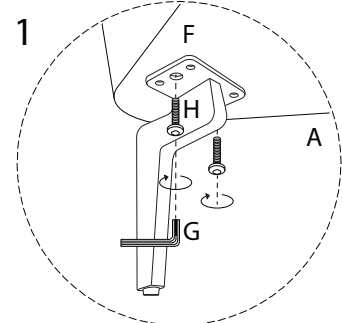

KANSSELI

An L-shaped metal bracket is shown inside a circle. To its right is a power drill with a diagonal line through it, indicating it should not be used.	A warning triangle containing an exclamation mark.	A circular clock icon with a curved arrow indicating a 15-minute duration.
A rectangular block is shown on a textured base inside a circle. To its right is the same block with a screw being inserted, crossed out with a diagonal line.	A warning triangle containing an exclamation mark.	A simple icon of a person.

15'

2

1

A  x 1	F  x 4	G  x 1	H  M6 x 23 x 8	I  x 1	J  x 1
--	--	--	---	--	--

2

B  x 1	F  x 5	G  x 1	H  M6 x 23 x 10
--	--	---	---

3

!