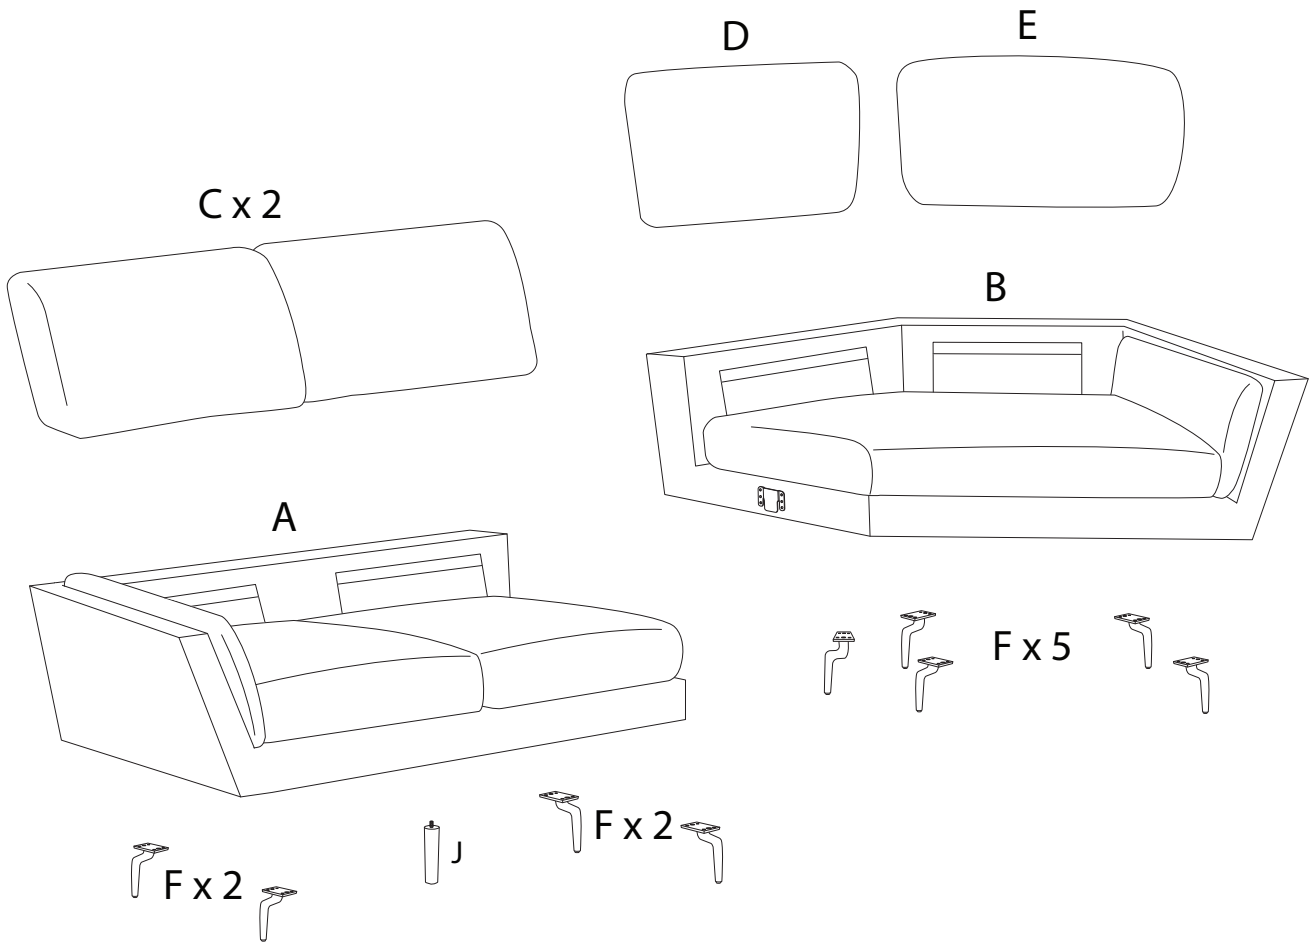

KANSSELI

An L-shaped metal bracket is shown inside a circle. To its right is a power drill with a diagonal line through it, indicating it should not be used.	A warning triangle containing an exclamation mark.	A circular clock icon with a curved arrow indicating a 15-minute duration.
A rectangular block is shown on a textured base inside a circle. To its right is the same block with a screw being inserted, crossed out with a diagonal line.	A warning triangle containing an exclamation mark.	A simple icon of a person.

15'

2

1

A  x 1	F  x 4	G  x 1	H  M6 x 23 x 8	I  x 1	J  x 1
--	--	--	---	--	--

2

B  x 1	F  x 5	G  x 1	H  M6 x 23 x 10
--	--	---	---

3

!