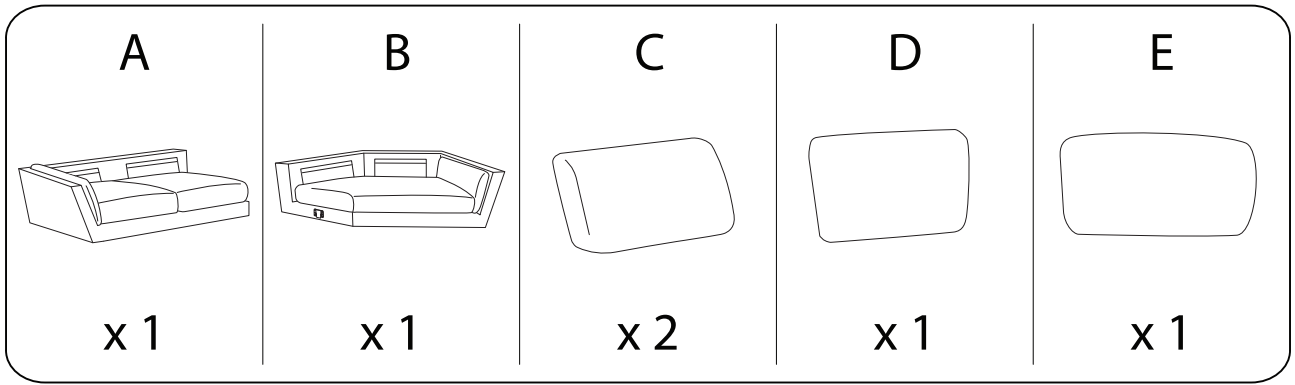

KANSSELI

An L-shaped metal bracket is shown inside a circle. To its right is a power drill with a diagonal line through it, indicating it should not be used.	A warning triangle containing an exclamation mark.	A circular clock icon with a curved arrow indicating a 15-minute duration.
A rectangular block is shown on a textured base inside a circle. To its right is the same block with a screw being inserted, crossed out with a diagonal line.	A warning triangle containing an exclamation mark.	A simple icon of a person.

15'

2

1

A  x 1	F  x 4	G  x 1	H  M6 x 23 x 8	I  x 1	J  x 1
--	--	--	---	--	--

2

B  x 1	F  x 5	G  x 1	H  M6 x 23 x 10
--	--	---	---

3

!