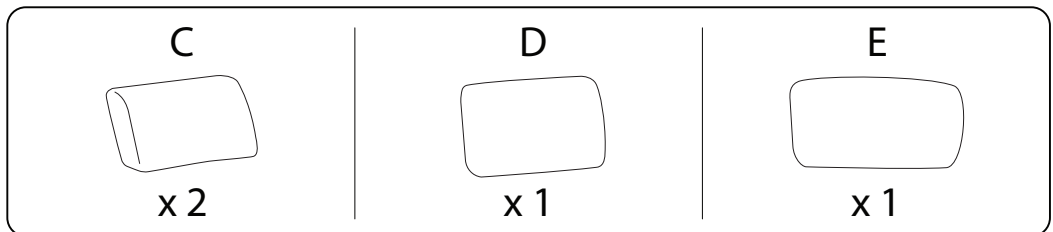

KANSSELI

An L-shaped metal bracket is shown inside a circle. To its right is a power drill with a diagonal line through it, indicating it should not be used.	A warning triangle containing an exclamation mark.	A circular clock icon with a curved arrow indicating a 15-minute duration.
A rectangular block is shown on a textured base inside a circle. To its right is the same block with a screw being inserted, crossed out with a diagonal line.	A warning triangle containing an exclamation mark.	A simple icon of a person.

15'

2

1

A  x 1	F  x 4	G  x 1	H  M6 x 23 x 8	I  x 1	J  x 1
--	--	--	---	--	--

2

B  x 1	F  x 5	G  x 1	H  M6 x 23 x 10
--	--	---	---

3

!