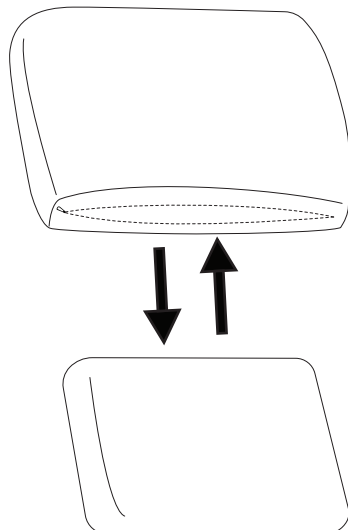

KANSSELI

An L-shaped metal bracket is shown inside a circle. To its right is a power drill with a diagonal line through it, indicating it should not be used.	A warning triangle containing an exclamation mark.	A circular clock icon with a curved arrow indicating a 15-minute duration.
A rectangular block is shown on a textured base inside a circle. To its right is the same block with a screw being inserted, crossed out with a diagonal line.	A warning triangle containing an exclamation mark.	A simple icon of a person.

15'

2

1

A  x 1	F  x 4	G  x 1	H  M6 x 23 x 8	I  x 1	J  x 1
--	--	--	---	--	--

2

B  x 1	F  x 5	G  x 1	H  M6 x 23 x 10
--	--	---	---

3

!