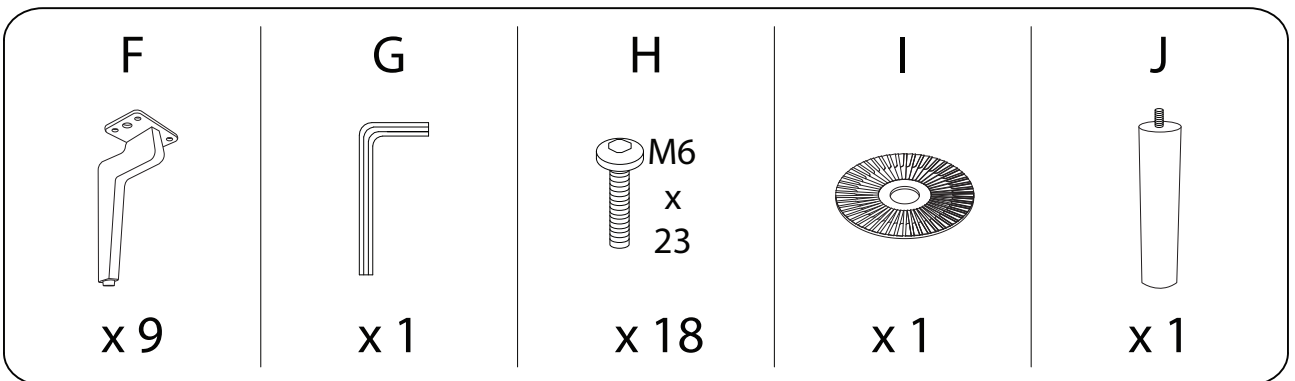

KANSSELI

An L-shaped metal bracket is shown inside a circle. To its right is a power drill with a diagonal line through it, indicating it should not be used.	A warning triangle containing an exclamation mark.	A circular clock icon with a curved arrow indicating a 15-minute duration.
A rectangular block is shown on a textured base inside a circle. To its right is the same block with a screw being inserted, crossed out with a diagonal line.	A warning triangle containing an exclamation mark.	A simple icon of a person.

15'

2

1

A  x 1	F  x 4	G  x 1	H  M6 x 23 x 8	I  x 1	J  x 1
--	--	--	---	--	--

2

B  x 1	F  x 5	G  x 1	H  M6 x 23 x 10
--	--	---	---

3

!