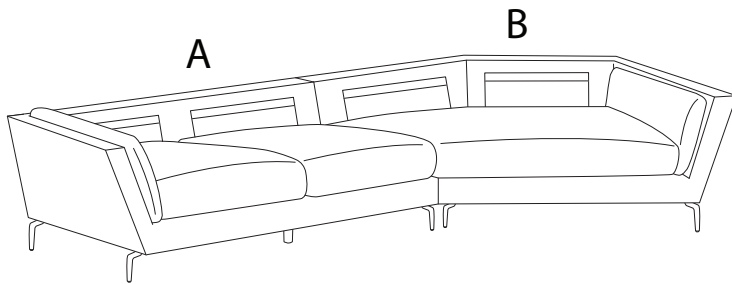

KANSSELI

An L-shaped metal bracket is shown inside a circle. To its right is a power drill with a diagonal line through it, indicating it should not be used.	A warning triangle containing an exclamation mark.	A circular clock icon with a curved arrow indicating a 15-minute duration.
A rectangular block is shown on a textured base inside a circle. To its right is the same block with a screw being inserted, crossed out with a diagonal line.	A warning triangle containing an exclamation mark.	A simple icon of a person.

15'

2

1

A  x 1	F  x 4	G  x 1	H  M6 x 23 x 8	I  x 1	J  x 1
--	--	--	---	--	--

2

B  x 1	F  x 5	G  x 1	H  M6 x 23 x 10
--	--	---	---

3

!