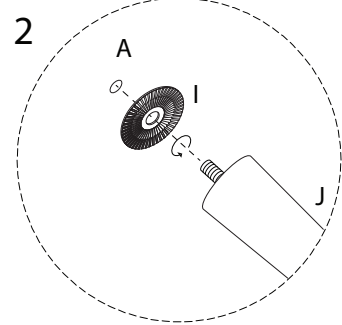

KANSSELI

An L-shaped metal bracket is shown inside a circle. To its right is a power drill with a diagonal line through it, indicating it should not be used.	A warning triangle containing an exclamation mark.	A circular clock icon with a curved arrow indicating a 15-minute duration.
A rectangular block is shown on a textured base inside a circle. To its right is the same block with a screw being inserted, crossed out with a diagonal line.	A warning triangle containing an exclamation mark.	A simple icon of a person.

15'

2

1

A  x 1	F  x 4	G  x 1	H  M6 x 23 x 8	I  x 1	J  x 1
--	--	--	---	--	--

2

B  x 1	F  x 5	G  x 1	H  M6 x 23 x 10
--	--	---	---

3

!