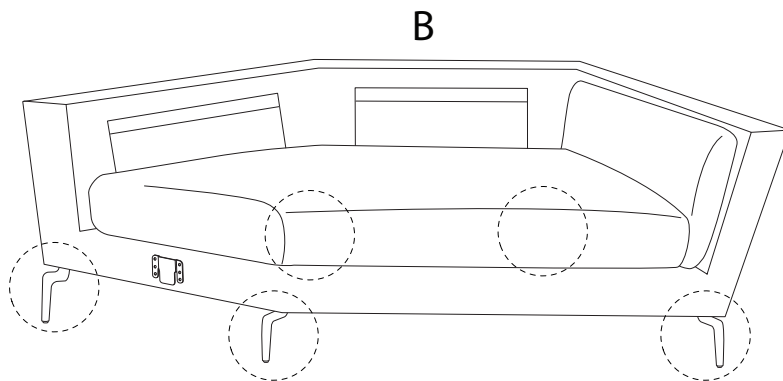

KANSSELI

An L-shaped metal bracket is shown inside a circle. To its right is a power drill with a diagonal line through it, indicating it should not be used.	A warning triangle containing an exclamation mark.	A circular clock icon with a curved arrow indicating a 15-minute duration.
A rectangular block is shown on a textured base inside a circle. To its right is the same block with a screw being inserted, crossed out with a diagonal line.	A warning triangle containing an exclamation mark.	A simple icon of a person.

15'

2

1

A  x 1	F  x 4	G  x 1	H  M6 x 23 x 8	I  x 1	J  x 1
--	--	--	---	--	--

2

B  x 1	F  x 5	G  x 1	H  M6 x 23 x 10
--	--	---	---

3

!