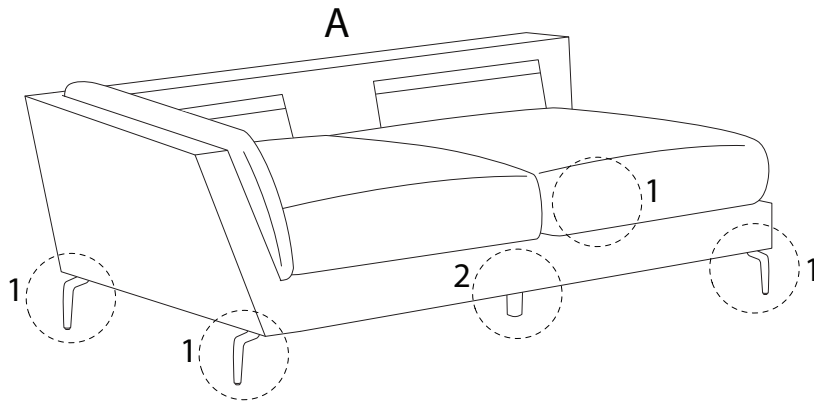

KANSSELI

An L-shaped metal bracket is shown inside a circle. To its right is a power drill with a diagonal line through it, indicating it should not be used.	A warning triangle containing an exclamation mark.	A circular clock icon with a curved arrow indicating a 15-minute duration.
A rectangular block is shown on a textured base inside a circle. To its right is the same block with a screw being inserted, crossed out with a diagonal line.	A warning triangle containing an exclamation mark.	A simple icon of a person.

15'

2

1

A  x 1	F  x 4	G  x 1	H  M6 x 23 x 8	I  x 1	J  x 1
--	--	--	---	--	--

2

B  x 1	F  x 5	G  x 1	H  M6 x 23 x 10
--	--	---	---

3

!