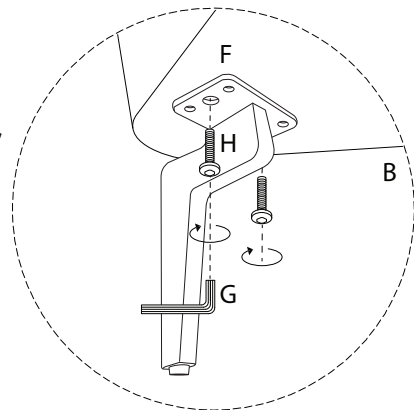

KANSSELI

An L-shaped metal bracket is shown inside a circle. To its right is a power drill with a diagonal line through it, indicating it should not be used.	A warning triangle containing an exclamation mark.	A circular clock icon with a curved arrow indicating a 15-minute duration.
A rectangular block is shown on a textured base inside a circle. To its right is the same block with a screw being inserted, crossed out with a diagonal line.	A warning triangle containing an exclamation mark.	A simple icon of a person.

15'

2

1

A  x 1	F  x 4	G  x 1	H  M6 x 23 x 8	I  x 1	J  x 1
--	--	--	---	--	--

2

B  x 1	F  x 5	G  x 1	H  M6 x 23 x 10
--	--	---	---

3

!