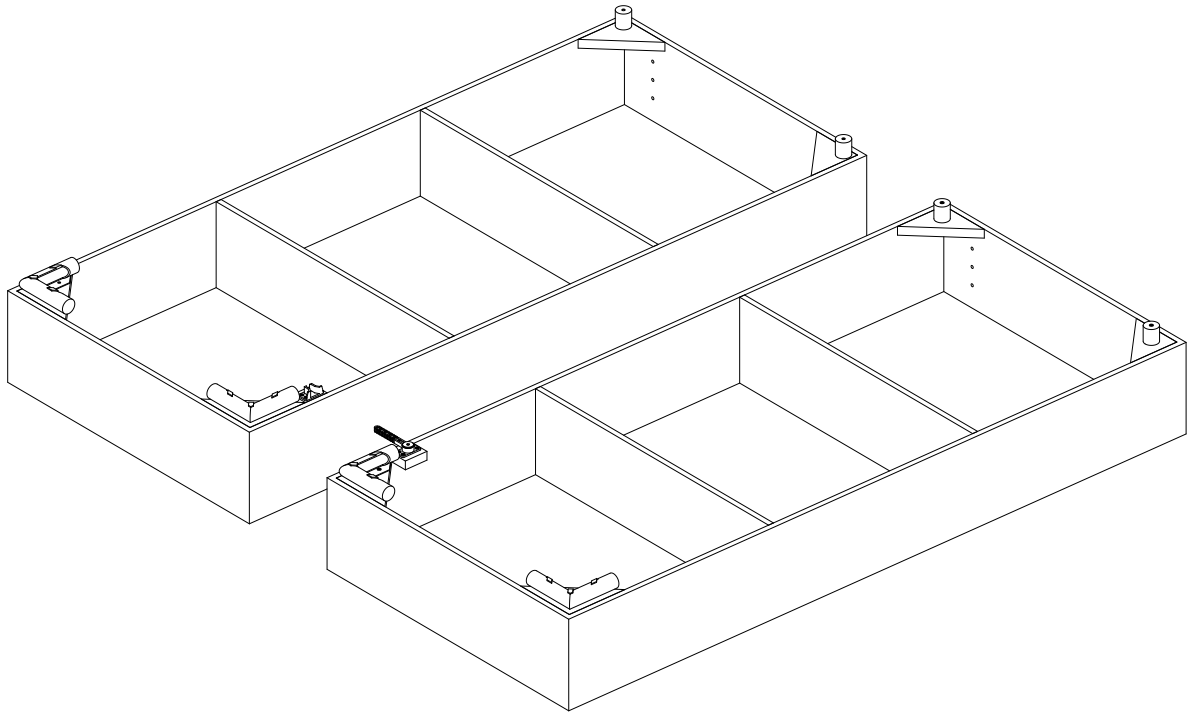

# BOX-HOTEL BED

A

x4

B

x4

h-45mm

C

x16

4,5 x 30

D

x8

4 x 25

E

x1

F

x1

LED

G

x2

H

x4