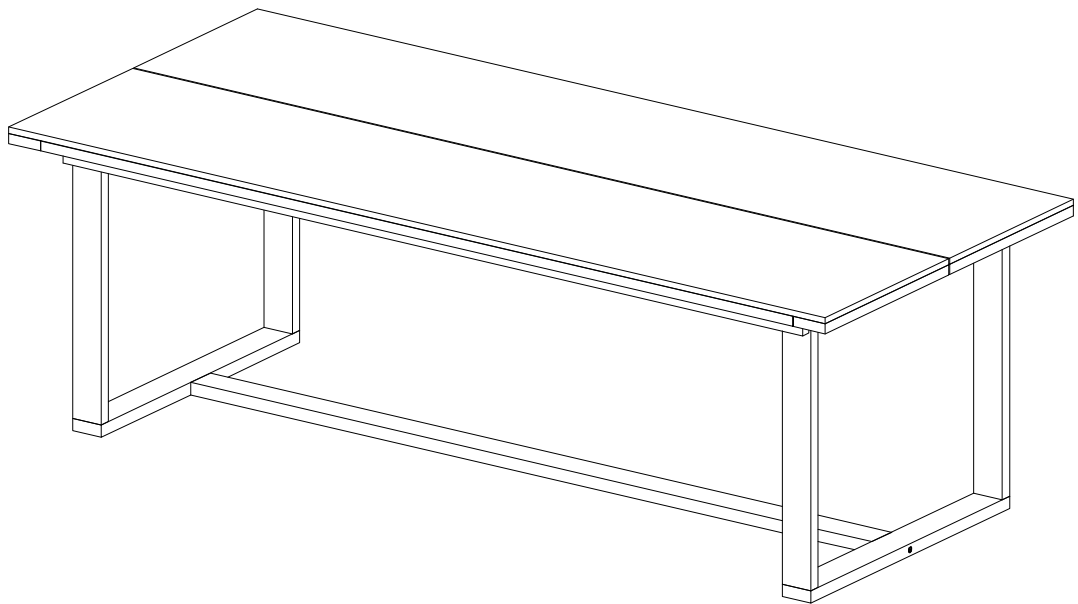

# AZZANELLO

An icon showing an L-shaped metal bracket inside a circle. To its right is a power drill with a diagonal line through it, indicating it should not be used.	A warning triangle icon with an exclamation mark inside.	A circular icon with a clock face and a curved arrow, representing a time limit.
An icon showing a rectangular block on a surface with a hatched pattern. To its right is the same block with a screw being inserted, crossed out with a diagonal line.	A warning triangle icon with an exclamation mark inside.	A simple line drawing of a person, representing the number of people required for the task.
		15'
		2