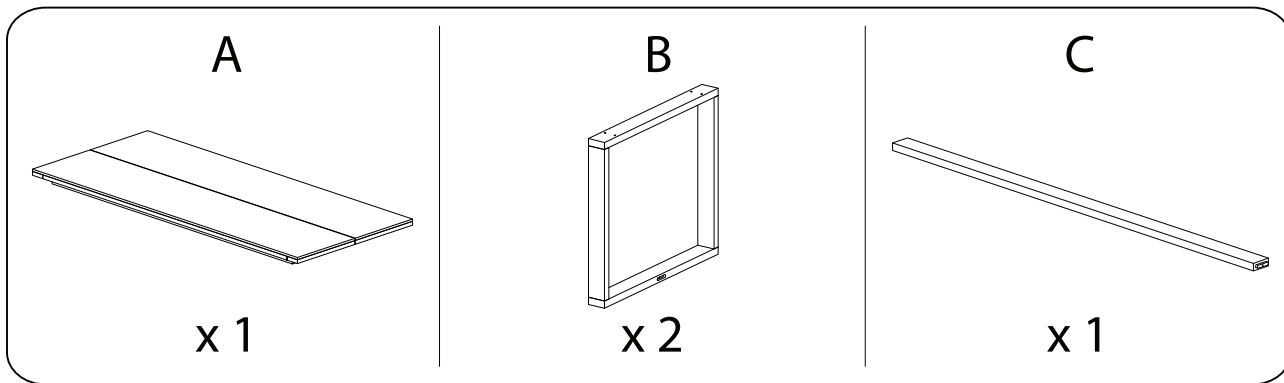

# AZZANELLO

An icon showing an L-shaped metal bracket inside a circle. To its right is a power drill with a diagonal line through it, indicating it should not be used.	A warning triangle icon with an exclamation mark inside.	A circular icon with a clock face and a curved arrow, representing a time limit.
An icon showing a rectangular block on a surface with a hatched pattern. To its right is the same block with a screw being inserted, crossed out with a diagonal line.	A warning triangle icon with an exclamation mark inside.	A simple line drawing of a person, representing the number of people required for the task.
		15'
		2