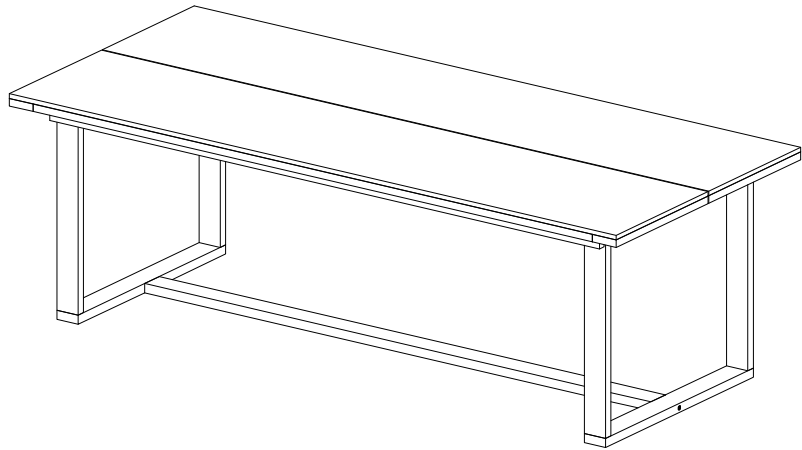

# AZZANELLO

An icon showing an L-shaped metal bracket inside a circle. To its right is a power drill with a diagonal line through it, indicating it should not be used.	A warning triangle icon with an exclamation mark inside.	A circular icon with a clock face and a curved arrow, representing a time limit.
An icon showing a rectangular block on a surface with a hatched pattern. To its right is the same block with a screw being inserted, crossed out with a diagonal line.	A warning triangle icon with an exclamation mark inside.	A simple line drawing of a person, representing the number of people required for the task.
		15'
		2