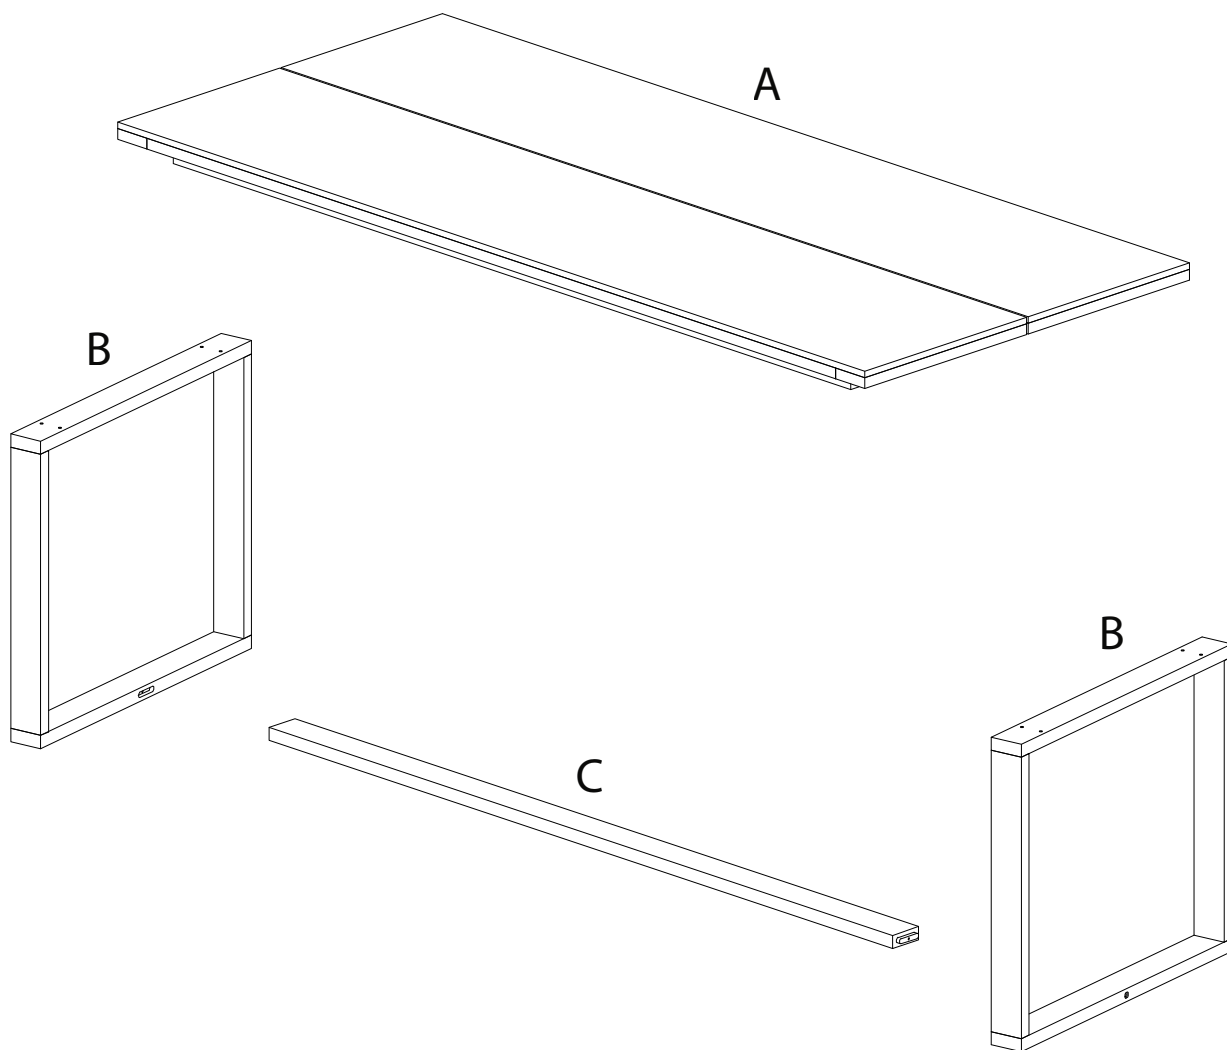

# AZZANELLO

An icon showing an L-shaped metal bracket inside a circle. To its right is a power drill with a diagonal line through it, indicating it should not be used.	A warning triangle icon with an exclamation mark inside.	A circular icon with a clock face and a curved arrow, representing a time limit.
An icon showing a rectangular block on a surface with a hatched pattern. To its right is the same block with a screw being inserted, crossed out with a diagonal line.	A warning triangle icon with an exclamation mark inside.	A simple line drawing of a person, representing the number of people required for the task.
		15'
		2