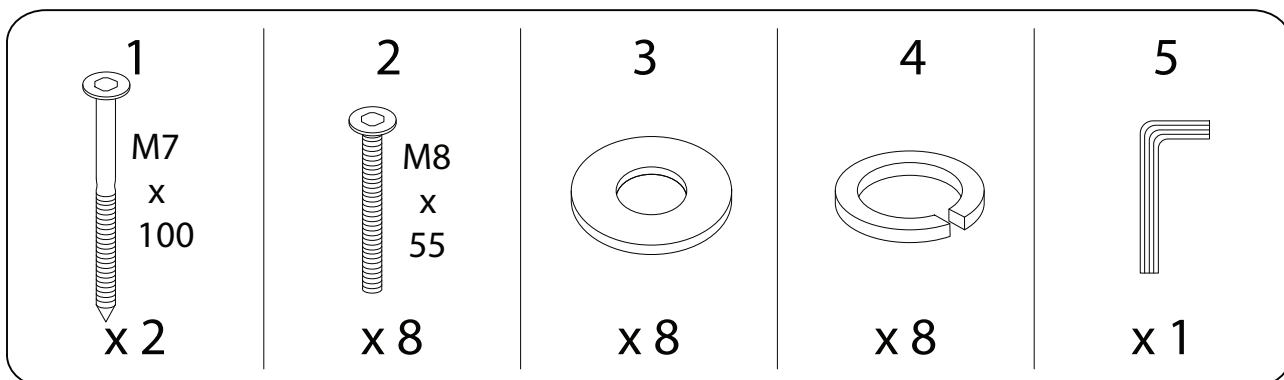

# AZZANELLO

An icon showing an L-shaped metal bracket inside a circle. To its right is a power drill with a diagonal line through it, indicating it should not be used.	A warning triangle icon with an exclamation mark inside.	A circular icon with a clock face and a curved arrow, representing a time limit.
An icon showing a rectangular block on a surface with a hatched pattern. To its right is the same block with a screw being inserted, crossed out with a diagonal line.	A warning triangle icon with an exclamation mark inside.	A simple line drawing of a person, representing the number of people required for the task.
		15'
		2