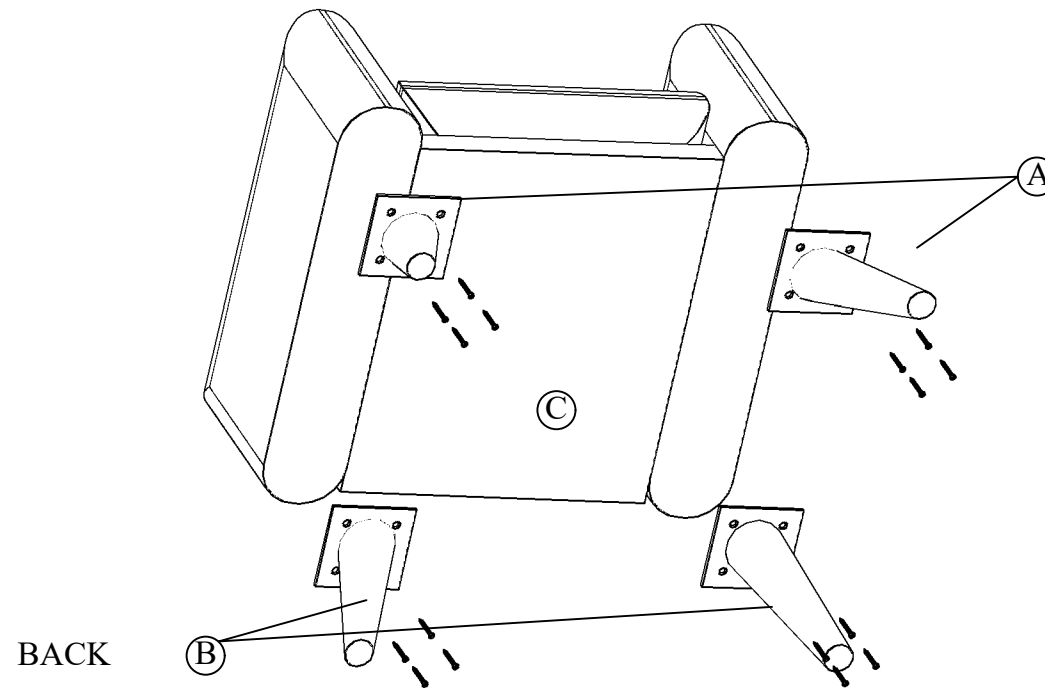

TORI ARMCHAIR FOOT ASSEMBLY INSTRUCTION

FRONT

ACCESSORY			
	(A) FRONT FOOT	(B) BACK FOOT	(C) SCREW 6X50
QUANTITY	2	2	16

ASSEMBLY TIME : 10 MINS