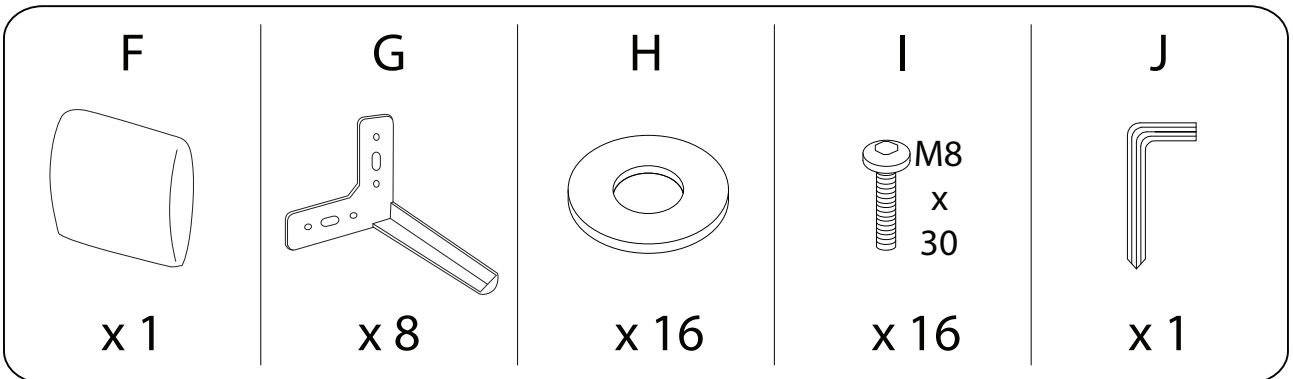

REVSNES

An L-shaped metal bracket is shown inside a circle. To its right is a power drill with a diagonal line through it, indicating it should not be used.	A warning triangle containing an exclamation mark.	A circular icon of a clock with a curved arrow around it, indicating a time limit.
A rectangular block is shown on a base with a hatched pattern inside a circle. To its right is the same block with a screw being inserted into it, crossed out with a diagonal line.	A warning triangle containing an exclamation mark.	A simple icon of a person.

20'

2

1

2

3

4

5

E