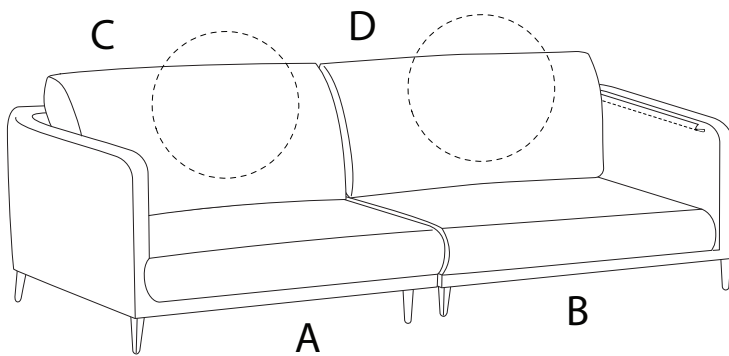

REVSNES

An L-shaped metal bracket is shown inside a circle. To its right is a power drill with a diagonal line through it, indicating it should not be used.	A warning triangle containing an exclamation mark.	A circular icon of a clock with a curved arrow around it, indicating a time limit.
A rectangular block is shown on a base with a hatched pattern inside a circle. To its right is the same block with a screw being inserted into it, crossed out with a diagonal line.	A warning triangle containing an exclamation mark.	A simple icon of a person.

20'

2

1

2

3

4

5

E