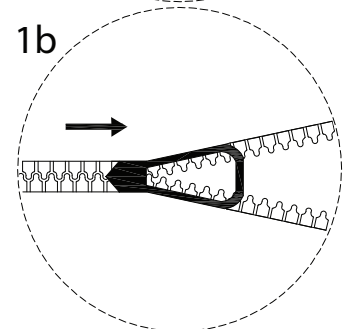

REVSNES

An L-shaped metal bracket is shown inside a circle. To its right is a power drill with a diagonal line through it, indicating it should not be used.	A warning triangle containing an exclamation mark.	A circular icon of a clock with a curved arrow around it, indicating a time limit.
A rectangular block is shown on a base with a hatched pattern inside a circle. To its right is the same block with a screw being inserted into it, crossed out with a diagonal line.	A warning triangle containing an exclamation mark.	A simple icon of a person.

20'

2

1

2

3

4

5

E