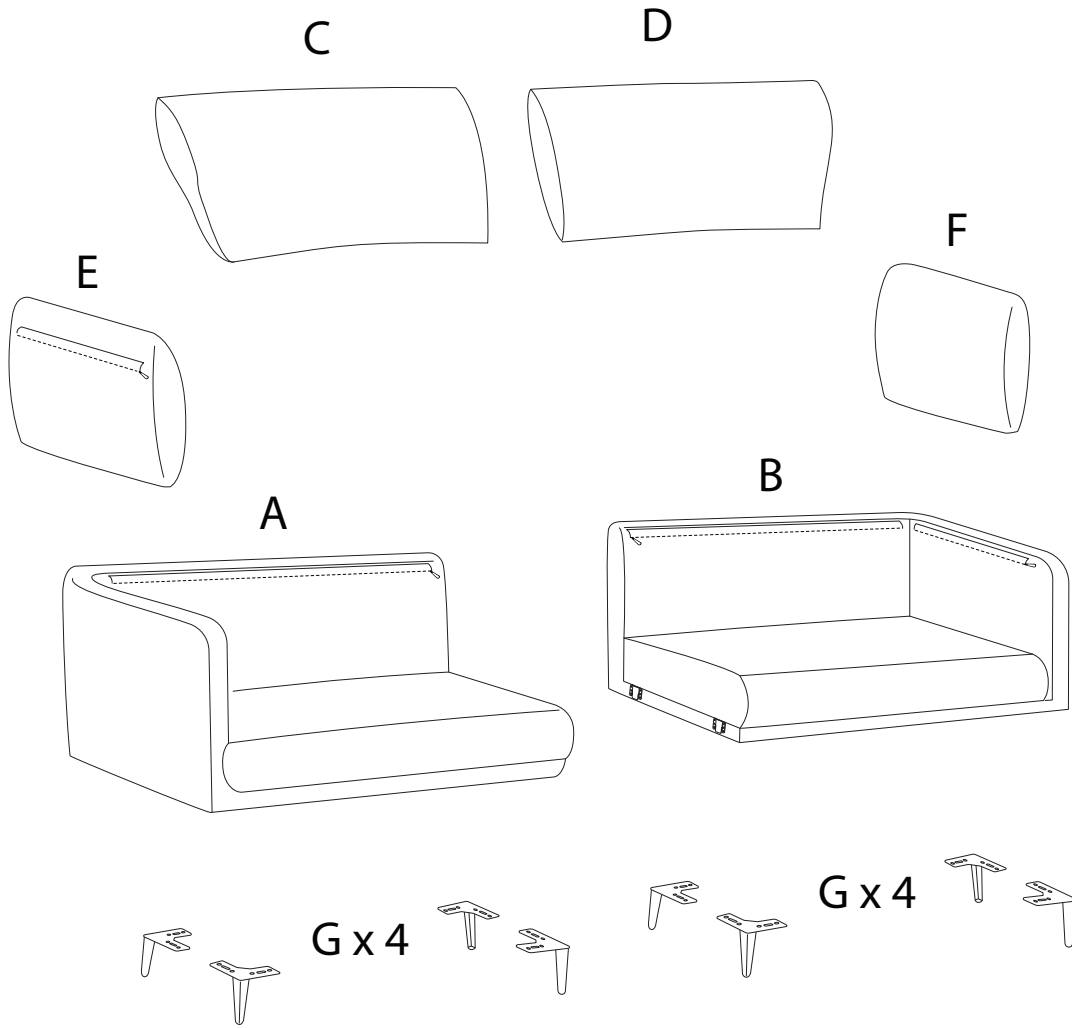

REVSNES

An L-shaped metal bracket is shown inside a circle. To its right is a power drill with a diagonal line through it, indicating it should not be used.	A warning triangle containing an exclamation mark.	A circular icon of a clock with a curved arrow around it, indicating a time limit.
A rectangular block is shown on a base with a hatched pattern inside a circle. To its right is the same block with a screw being inserted into it, crossed out with a diagonal line.	A warning triangle containing an exclamation mark.	A simple icon of a person.

20'

2

1

2

3

4

5

E