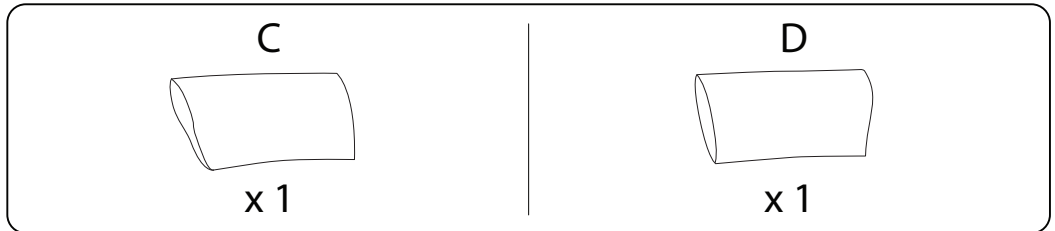

REVSNES

An L-shaped metal bracket is shown inside a circle. To its right is a power drill with a diagonal line through it, indicating it should not be used.	A warning triangle containing an exclamation mark.	A circular icon of a clock with a curved arrow around it, indicating a time limit.
A rectangular block is shown on a base with a hatched pattern inside a circle. To its right is the same block with a screw being inserted into it, crossed out with a diagonal line.	A warning triangle containing an exclamation mark.	A simple icon of a person.

20'

2

1

2

3

4

5

E