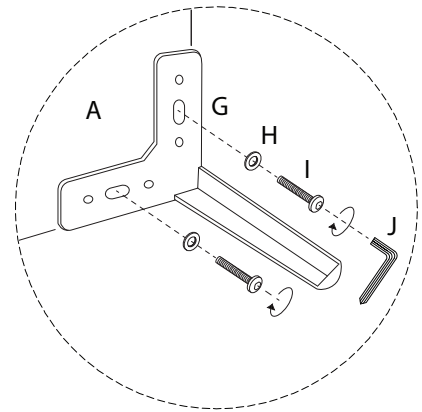

REVSNES

An L-shaped metal bracket is shown inside a circle. To its right is a power drill with a diagonal line through it, indicating it should not be used.	A warning triangle containing an exclamation mark.	A circular icon of a clock with a curved arrow around it, indicating a time limit.
A rectangular block is shown on a base with a hatched pattern inside a circle. To its right is the same block with a screw being inserted into it, crossed out with a diagonal line.	A warning triangle containing an exclamation mark.	A simple icon of a person.

20'

2

1

2

3

4

5

E