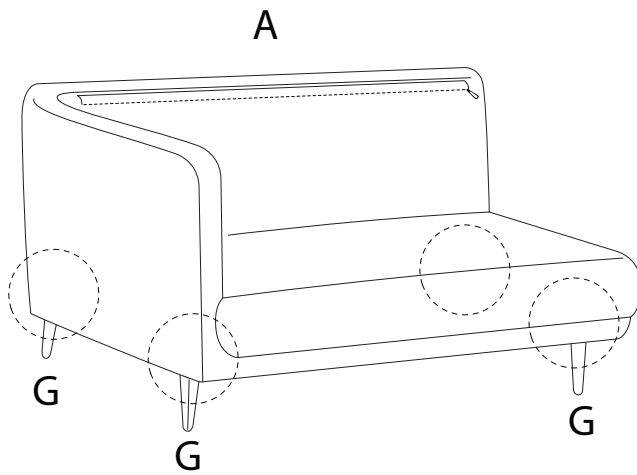

REVSNES

An L-shaped metal bracket is shown inside a circle. To its right is a power drill with a diagonal line through it, indicating it should not be used.	A warning triangle containing an exclamation mark.	A circular icon of a clock with a curved arrow around it, indicating a time limit.
A rectangular block is shown on a base with a hatched pattern inside a circle. To its right is the same block with a screw being inserted into it, crossed out with a diagonal line.	A warning triangle containing an exclamation mark.	A simple icon of a person.

20'

2

1

2

3

4

5

E