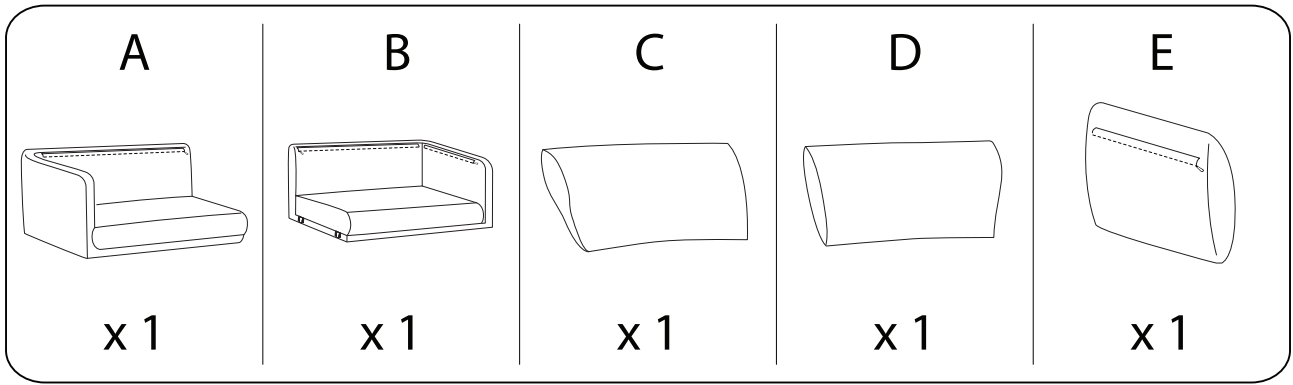

REVSNES

An L-shaped metal bracket is shown inside a circle. To its right is a power drill with a diagonal line through it, indicating it should not be used.	A warning triangle containing an exclamation mark.	A circular icon of a clock with a curved arrow around it, indicating a time limit.
A rectangular block is shown on a base with a hatched pattern inside a circle. To its right is the same block with a screw being inserted into it, crossed out with a diagonal line.	A warning triangle containing an exclamation mark.	A simple icon of a person.

20'

2

1

2

3

4

5

E