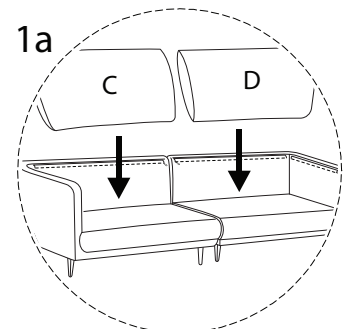

REVSNES

An L-shaped metal bracket is shown inside a circle. To its right is a power drill with a diagonal line through it, indicating it should not be used.	A warning triangle containing an exclamation mark.	A circular icon of a clock with a curved arrow around it, indicating a time limit.
A rectangular block is shown on a base with a hatched pattern inside a circle. To its right is the same block with a screw being inserted into it, crossed out with a diagonal line.	A warning triangle containing an exclamation mark.	A simple icon of a person.

20'

2

1

2

3

4

5

E