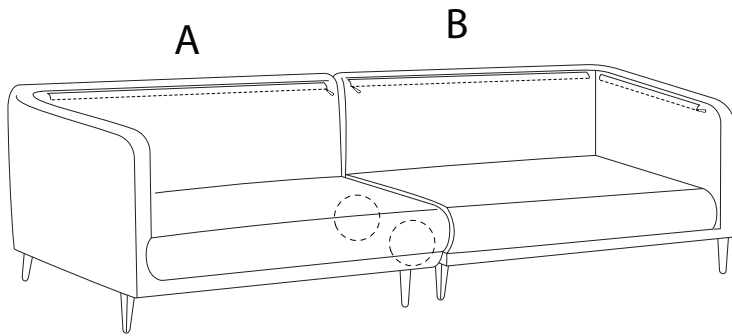

REVSNES

An L-shaped metal bracket is shown inside a circle. To its right is a power drill with a diagonal line through it, indicating it should not be used.	A warning triangle containing an exclamation mark.	A circular icon of a clock with a curved arrow around it, indicating a time limit.
A rectangular block is shown on a base with a hatched pattern inside a circle. To its right is the same block with a screw being inserted into it, crossed out with a diagonal line.	A warning triangle containing an exclamation mark.	A simple icon of a person.

20'

2

1

2

3

4

5

E