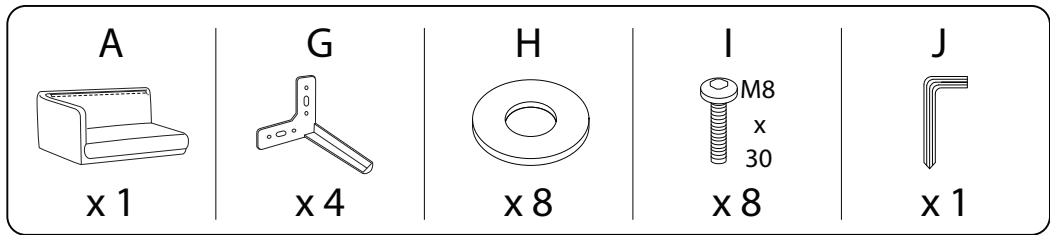

REVSNES

An L-shaped metal bracket is shown inside a circle. To its right is a power drill with a diagonal line through it, indicating it should not be used.	A warning triangle containing an exclamation mark.	A circular icon of a clock with a curved arrow around it, indicating a time limit.
A rectangular block is shown on a base with a hatched pattern inside a circle. To its right is the same block with a screw being inserted into it, crossed out with a diagonal line.	A warning triangle containing an exclamation mark.	A simple icon of a person.

20'

2

1

2

3

4

5

E