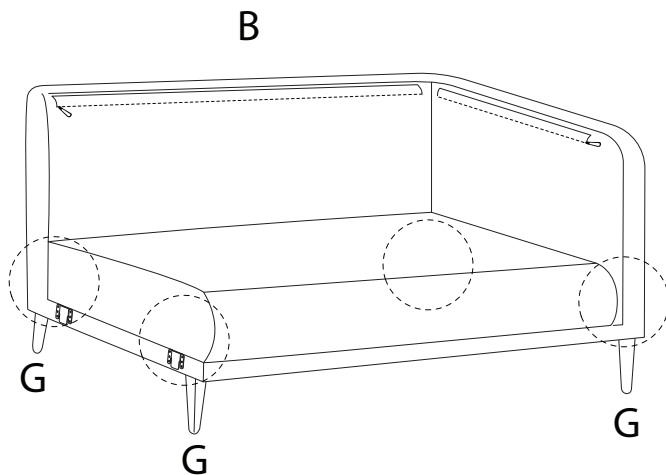

REVSNES

An L-shaped metal bracket is shown inside a circle. To its right is a power drill with a diagonal line through it, indicating it should not be used.	A warning triangle containing an exclamation mark.	A circular icon of a clock with a curved arrow around it, indicating a time limit.
A rectangular block is shown on a base with a hatched pattern inside a circle. To its right is the same block with a screw being inserted into it, crossed out with a diagonal line.	A warning triangle containing an exclamation mark.	A simple icon of a person.

20'

2

1

2

3

4

5

E