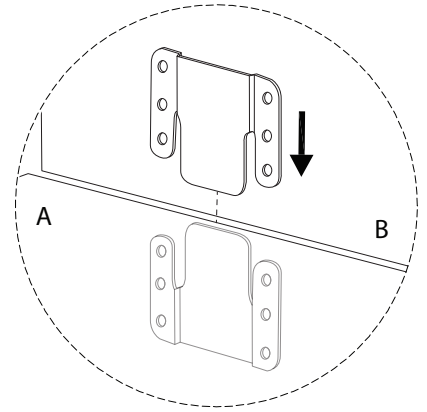

REVSNES

An L-shaped metal bracket is shown inside a circle. To its right is a power drill with a diagonal line through it, indicating it should not be used.	A warning triangle containing an exclamation mark.	A circular icon of a clock with a curved arrow around it, indicating a time limit.
A rectangular block is shown on a base with a hatched pattern inside a circle. To its right is the same block with a screw being inserted into it, crossed out with a diagonal line.	A warning triangle containing an exclamation mark.	A simple icon of a person.

20'

2

1

2

3

4

5

E