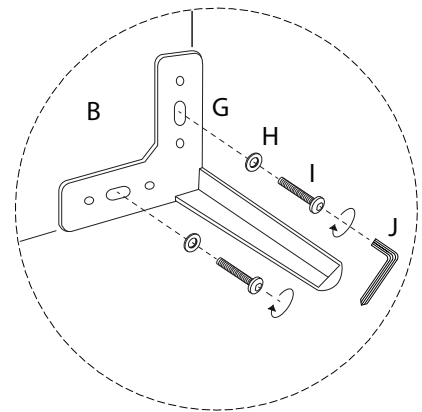

REVSNES

An L-shaped metal bracket is shown inside a circle. To its right is a power drill with a diagonal line through it, indicating it should not be used.	A warning triangle containing an exclamation mark.	A circular icon of a clock with a curved arrow around it, indicating a time limit.
A rectangular block is shown on a base with a hatched pattern inside a circle. To its right is the same block with a screw being inserted into it, crossed out with a diagonal line.	A warning triangle containing an exclamation mark.	A simple icon of a person.

20'

2

1

2

3

4

5

E