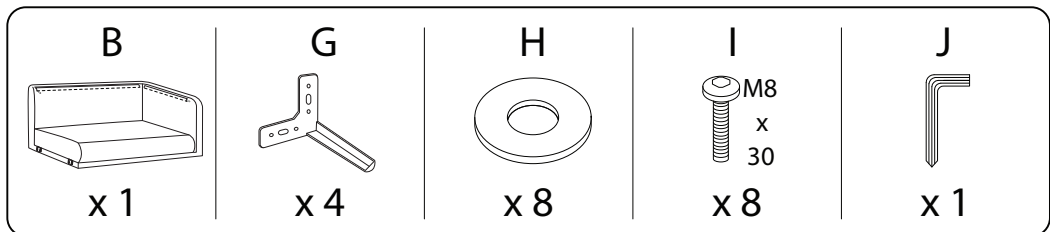

REVSNES

An L-shaped metal bracket is shown inside a circle. To its right is a power drill with a diagonal line through it, indicating it should not be used.	A warning triangle containing an exclamation mark.	A circular icon of a clock with a curved arrow around it, indicating a time limit.
A rectangular block is shown on a base with a hatched pattern inside a circle. To its right is the same block with a screw being inserted into it, crossed out with a diagonal line.	A warning triangle containing an exclamation mark.	A simple icon of a person.

20'

2

1

2

3

4

5

E