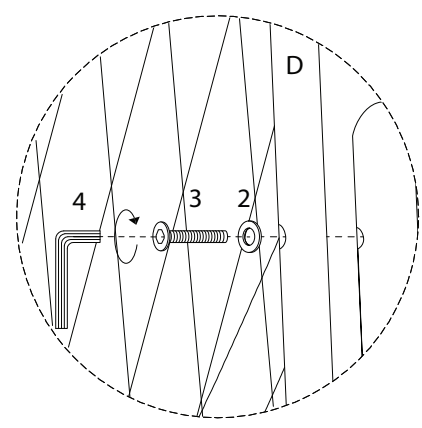

LEVICO

Diagram illustrating assembly instructions and safety warnings:

- Warning 1:** A warning triangle with an exclamation mark is shown next to a box containing an L-shaped metal bracket and a power drill with a slash through it, indicating that a power drill should not be used for this step.
- Warning 2:** A second warning triangle with an exclamation mark is shown next to a box containing a rectangular block being placed on a surface and another block being inserted into a hole, indicating a specific assembly step.
- Time:** A clock icon is shown next to the text "40'", indicating the estimated assembly time.
- Personnel:** A person icon is shown next to the number "2", indicating that two people are required for assembly.

A x 2

F

E

D

B

C

A

1 x 2

A  x 1	B  x 1	D  x 1	2  x 4	3 M6 x 40  x 4	4  x 1
--	--	--	---	--	--

2 x 2

C  x 1	1 M6 x 15  x 4	2  x 4	4  x 1
--	--	---	--

3 x 2

4 x 2

B

1

2