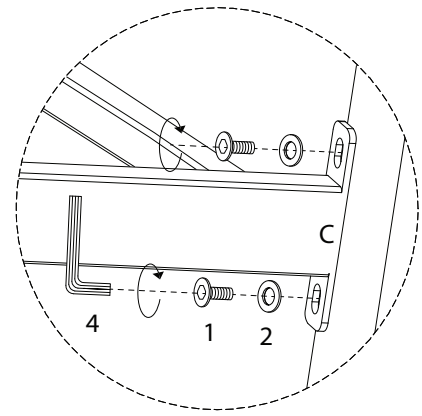

LEVICO

Diagram illustrating assembly instructions and safety warnings:

- Warning 1:** A warning triangle with an exclamation mark is shown next to a box containing an L-shaped metal bracket and a power drill with a slash through it, indicating that a power drill should not be used for this step.
- Warning 2:** A second warning triangle with an exclamation mark is shown next to a box containing a rectangular block being placed on a surface and another block being inserted into a hole, indicating a specific assembly step.
- Time:** A clock icon is shown next to the text "40'", indicating the estimated assembly time.
- Personnel:** A person icon is shown next to the number "2", indicating that two people are required for assembly.

A  x 1	B  x 1	D  x 1	2  x 4	3 M6 x 40  x 4	4  x 1
--	--	--	---	--	--

2 x 2

C  x 1	1 M6 x 15  x 4	2  x 4	4  x 1
--	--	---	--

3 x 2

4 x 2

B

1

2