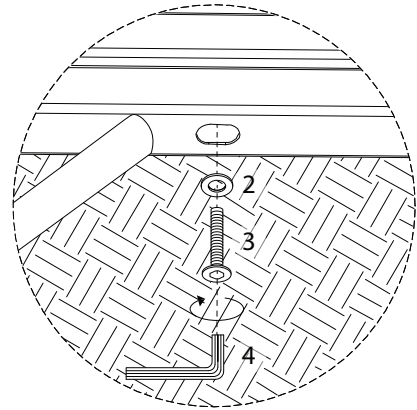

LEVICO

Diagram illustrating assembly instructions and safety warnings:

- Warning 1:** A warning triangle with an exclamation mark is shown next to a box containing an L-shaped metal bracket and a power drill with a slash through it, indicating that a power drill should not be used for this step.
- Warning 2:** A second warning triangle with an exclamation mark is shown next to a box containing a rectangular block being placed on a surface and another block being inserted into a hole, indicating a specific assembly step.
- Time:** A clock icon is shown next to the text "40'", indicating the estimated assembly time.
- Personnel:** A person icon is shown next to the number "2", indicating that two people are required for assembly.

A  x 1	B  x 1	D  x 1	2  x 4	3 M6 x 40  x 4	4  x 1
--	--	--	---	--	--

2 x 2

C  x 1	1 M6 x 15  x 4	2  x 4	4  x 1
--	--	---	--

3 x 2

4 x 2

B

1

2