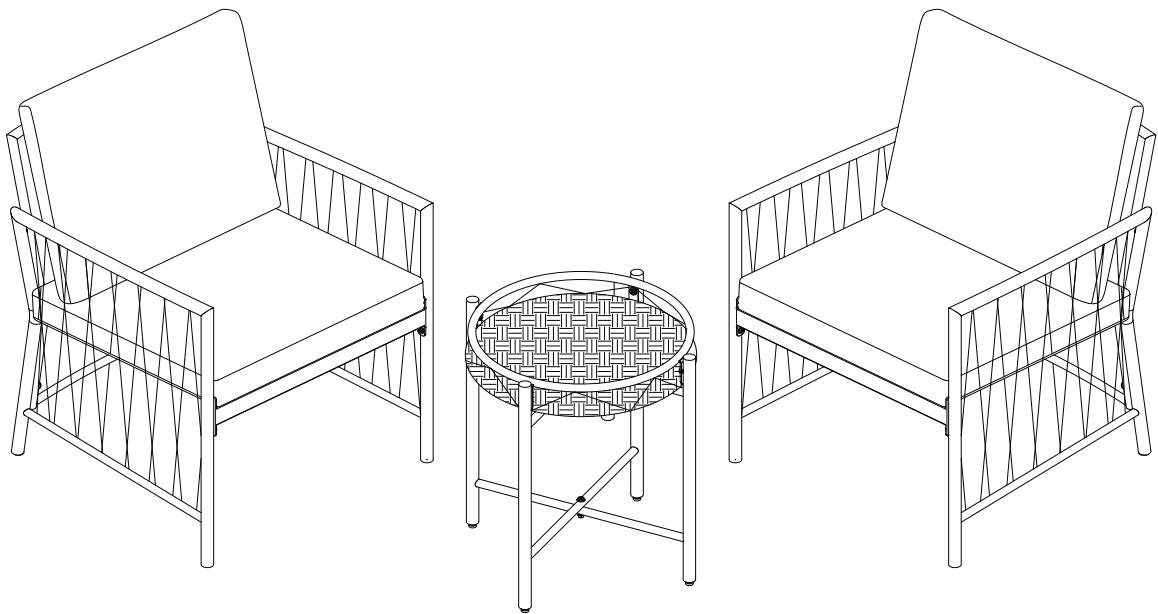

LEVICO

Diagram illustrating assembly instructions and safety warnings:

- Warning 1:** A warning triangle with an exclamation mark is shown next to a box containing an L-shaped metal bracket and a power drill with a slash through it, indicating that a power drill should not be used for this step.
- Warning 2:** A second warning triangle with an exclamation mark is shown next to a box containing a rectangular block being placed on a surface and another block being inserted into a hole, indicating a specific assembly step.
- Time:** A clock icon is shown next to the text "40'", indicating the estimated assembly time.
- Personnel:** A person icon is shown next to the number "2", indicating that two people are required for assembly.

A x 2

F

E

D

B

C

A

1 x 2