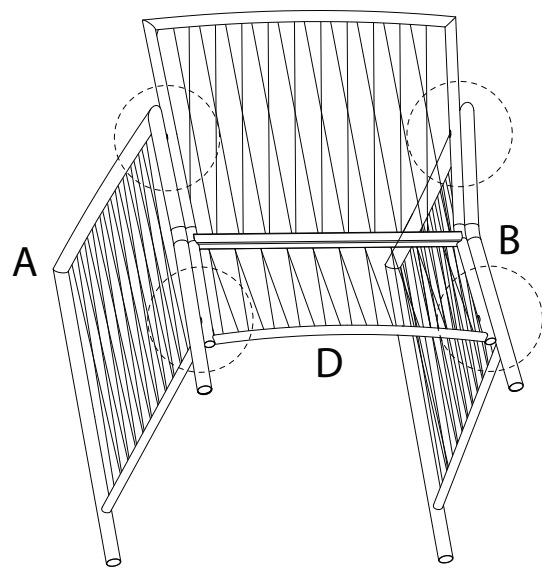

LEVICO

Diagram illustrating assembly instructions and safety warnings:

- Warning 1:** A warning triangle with an exclamation mark is shown next to a box containing an L-shaped metal bracket and a power drill with a slash through it, indicating that a power drill should not be used for this step.
- Warning 2:** A second warning triangle with an exclamation mark is shown next to a box containing a rectangular block being placed on a surface and another block being inserted into a hole, indicating a specific assembly step.
- Time:** A clock icon is shown next to the text "40'", indicating the estimated assembly time.
- Personnel:** A person icon is shown next to the number "2", indicating that two people are required for assembly.

A x 2

F

E

D

B

C

A

1 x 2

A  x 1	B  x 1	D  x 1	2  x 4	3 M6 x 40  x 4	4  x 1
--	--	--	---	--	--

2 x 2

C  x 1	1 M6 x 15  x 4	2  x 4	4  x 1
--	--	---	--

3 x 2

4 x 2

B

1

2