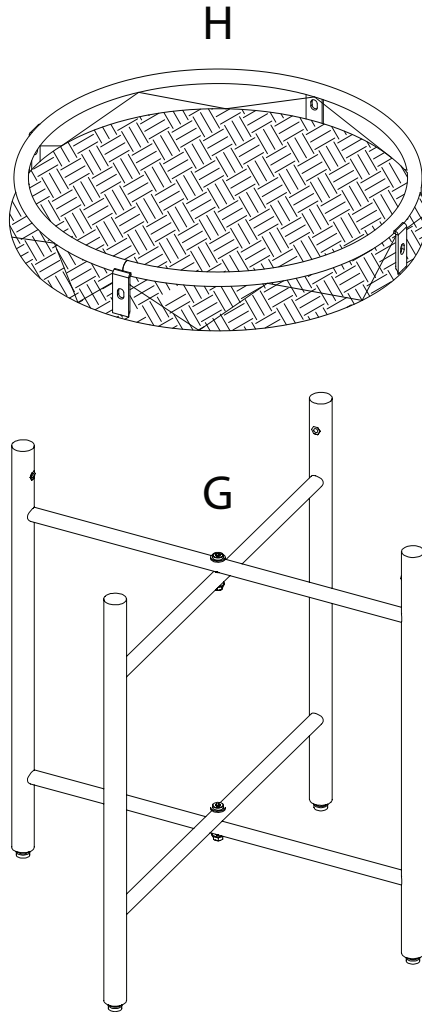

LEVICO

Diagram illustrating assembly instructions and safety warnings:

- Warning 1:** A warning triangle with an exclamation mark is shown next to a box containing an L-shaped metal bracket and a power drill with a slash through it, indicating that a power drill should not be used for this step.
- Warning 2:** A second warning triangle with an exclamation mark is shown next to a box containing a rectangular block being placed on a surface and another block being inserted into a hole, indicating a specific assembly step.
- Time:** A clock icon is shown next to the text "40'", indicating the estimated assembly time.
- Personnel:** A person icon is shown next to the number "2", indicating that two people are required for assembly.

A x 2

F

E

D

B

C

A

1 x 2

A  x 1	B  x 1	D  x 1	2  x 4	3 M6 x 40  x 4	4  x 1
--	--	--	---	--	--

2 x 2

C  x 1	1 M6 x 15  x 4	2  x 4	4  x 1
--	--	---	--

3 x 2

4 x 2

B

1

2