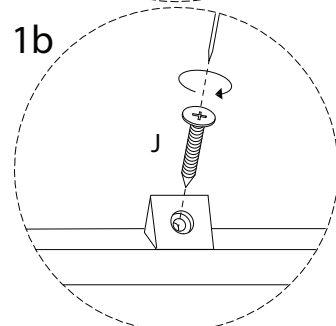

16

I

x 12

J

x 12