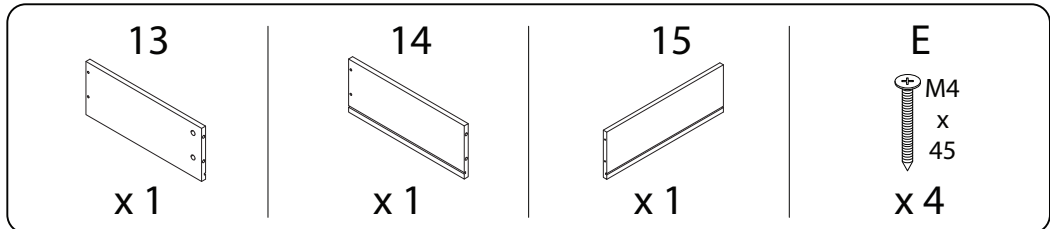

ARIZONA

Diagram illustrating assembly instructions and safety warnings:

- Top Section:** Shows a circular icon containing a screwdriver and an L-shaped bracket. To the right is a crossed-out power drill icon. A warning triangle with an exclamation mark is positioned above this section.
- Bottom Section:** Shows a circular icon containing a rectangular block being placed on a textured surface. To the right is a crossed-out icon of a block with a diagonal line through it. A warning triangle with an exclamation mark is positioned above this section.
- Timing:** A clock icon is shown to the right of the top section, with the text "60'" below it, indicating a 60-minute assembly time.
- Personnel:** A person icon is shown to the right of the bottom section, with the number "2" below it, indicating that two people are required for assembly.

x 16

20

O

x 4

21

22 x 3

23 x 3

16

x 1

B

x 4

24 x 3

M

x 1

N

x 1