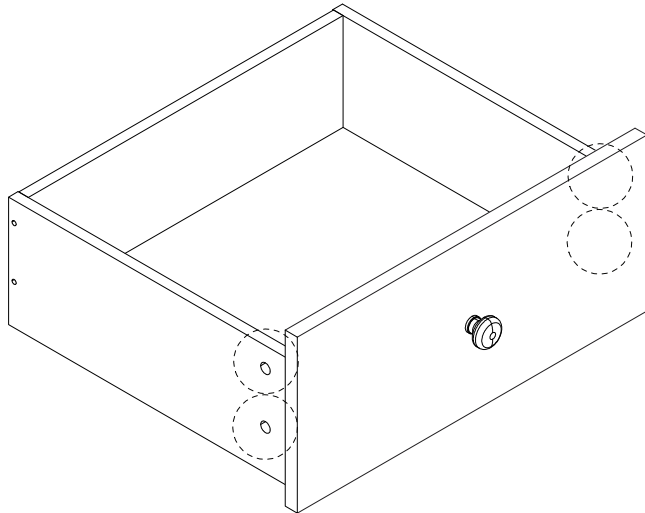

ARIZONA

Diagram illustrating assembly instructions and safety warnings:

- Top Section:** Shows a circular icon containing a screwdriver and an L-shaped bracket. To the right is a crossed-out power drill icon. A warning triangle with an exclamation mark is positioned above this section.
- Bottom Section:** Shows a circular icon containing a rectangular block being placed on a textured surface. To the right is a crossed-out icon of a block with a diagonal line through it. A warning triangle with an exclamation mark is positioned above this section.
- Timing:** A clock icon is shown to the right of the top section, with the text "60'" below it, indicating a 60-minute assembly time.
- Personnel:** A person icon is shown to the right of the bottom section, with the number "2" below it, indicating that two people are required for assembly.

A

x 30

B

x 22

C

x 22

D

x 14

25 x 3

26 x 3

27 x 3

C

x 4

1a

1b

28 x 3

A

x 4

DL

x 1

DR

x 1

14

29