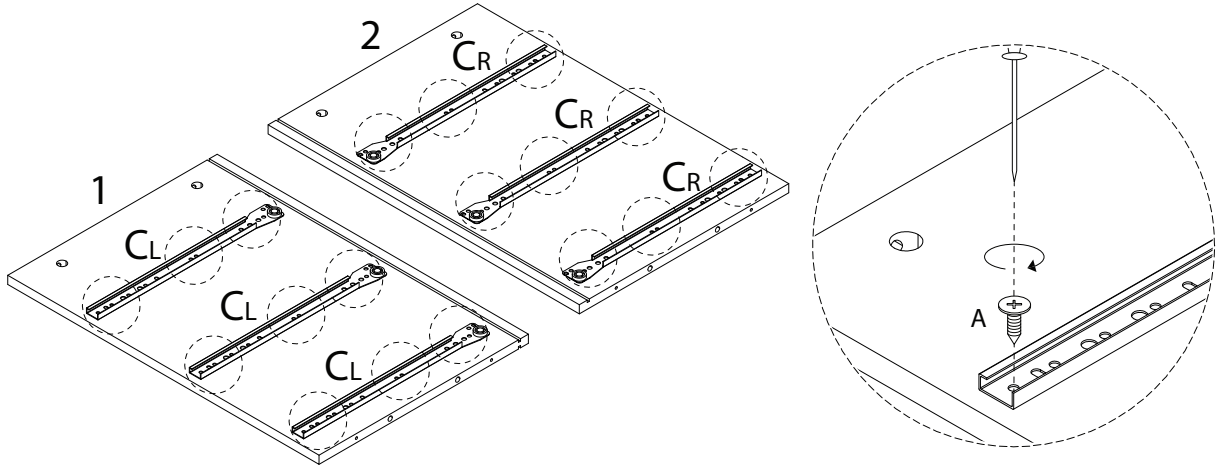

ARIZONA

Diagram illustrating assembly instructions and safety warnings:

- Top Section:** Shows a circular icon containing a screwdriver and an L-shaped bracket. To the right is a crossed-out power drill icon. A warning triangle with an exclamation mark is positioned above this section.
- Bottom Section:** Shows a circular icon containing a rectangular block being placed on a textured surface. To the right is a crossed-out icon of a block with a diagonal line through it. A warning triangle with an exclamation mark is positioned above this section.
- Timing:** A clock icon is shown to the right of the top section, with the text "60'" below it, indicating a 60-minute assembly time.
- Personnel:** A person icon is shown to the right of the bottom section, with the number "2" below it, indicating that two people are required for assembly.

U

x 2

V

x 1

1

2

3

4