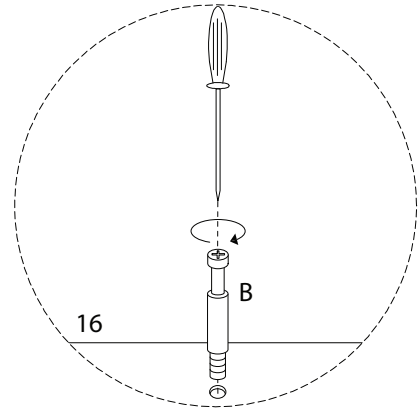

ARIZONA

Diagram illustrating assembly instructions and safety warnings:

- Top Section:** Shows a circular icon containing a screwdriver and an L-shaped bracket. To the right is a crossed-out power drill icon. A warning triangle with an exclamation mark is positioned above this section.
- Bottom Section:** Shows a circular icon containing a rectangular block being placed on a textured surface. To the right is a crossed-out icon of a block with a diagonal line through it. A warning triangle with an exclamation mark is positioned above this section.
- Timing:** A clock icon is shown to the right of the top section, with the text "60'" below it, indicating a 60-minute assembly time.
- Personnel:** A person icon is shown to the right of the bottom section, with the number "2" below it, indicating that two people are required for assembly.

x 16

20

O

x 4

21

22 x 3

23 x 3

16

x 1

B

x 4

24 x 3

M

x 1

N

x 1