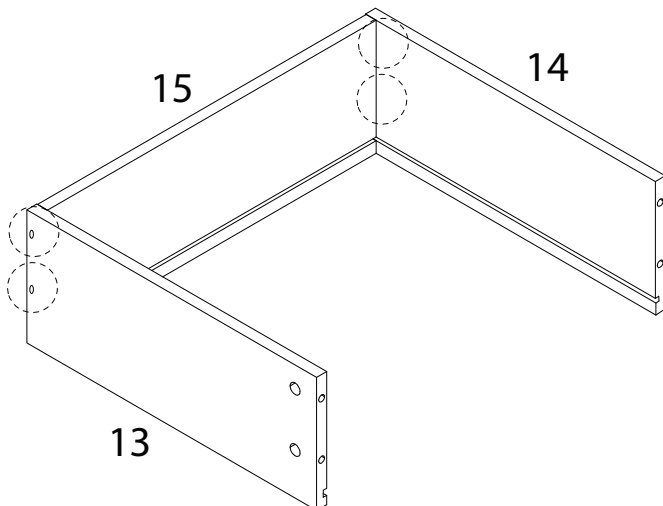

ARIZONA

Diagram illustrating assembly instructions and safety warnings:

- Top Section:** Shows a circular icon containing a screwdriver and an L-shaped bracket. To the right is a crossed-out power drill icon. A warning triangle with an exclamation mark is positioned above this section.
- Bottom Section:** Shows a circular icon containing a rectangular block being placed on a textured surface. To the right is a crossed-out icon of a block with a diagonal line through it. A warning triangle with an exclamation mark is positioned above this section.
- Timing:** A clock icon is shown to the right of the top section, with the text "60'" below it, indicating a 60-minute assembly time.
- Personnel:** A person icon is shown to the right of the bottom section, with the number "2" below it, indicating that two people are required for assembly.

x 16

20

O

x 4

21

22 x 3

23 x 3

16

x 1

B

x 4

24 x 3

M

x 1

N

x 1