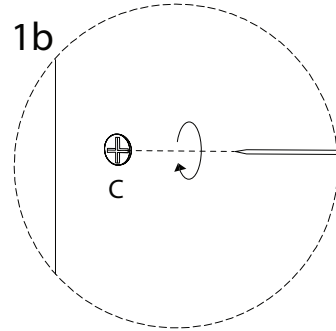

ARIZONA

Diagram illustrating assembly instructions and safety warnings:

- Top Section:** Shows a circular icon containing a screwdriver and an L-shaped bracket. To the right is a crossed-out power drill icon. A warning triangle with an exclamation mark is positioned above this section.
- Bottom Section:** Shows a circular icon containing a rectangular block being placed on a textured surface. To the right is a crossed-out icon of a block with a diagonal line through it. A warning triangle with an exclamation mark is positioned above this section.
- Timing:** A clock icon is shown to the right of the top section, with the text "60'" below it, indicating a 60-minute assembly time.
- Personnel:** A person icon is shown to the right of the bottom section, with the number "2" below it, indicating that two people are required for assembly.

12

13

14

H
M4
x
50
x 2

15

C

x 8

16