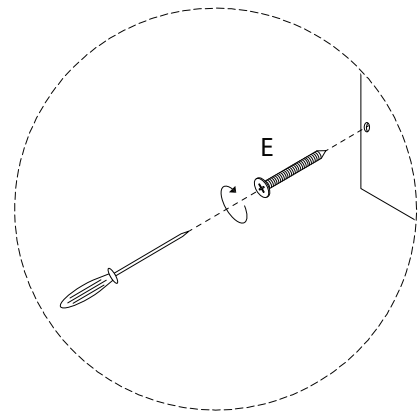

ARIZONA

Diagram illustrating assembly instructions and safety warnings:

- Top Section:** Shows a circular icon containing a screwdriver and an L-shaped bracket. To the right is a crossed-out power drill icon. A warning triangle with an exclamation mark is positioned above this section.
- Bottom Section:** Shows a circular icon containing a rectangular block being placed on a textured surface. To the right is a crossed-out icon of a block with a diagonal line through it. A warning triangle with an exclamation mark is positioned above this section.
- Timing:** A clock icon is shown to the right of the top section, with the text "60'" below it, indicating a 60-minute assembly time.
- Personnel:** A person icon is shown to the right of the bottom section, with the number "2" below it, indicating that two people are required for assembly.

x 16

20

O

x 4

21

22 x 3

23 x 3

16