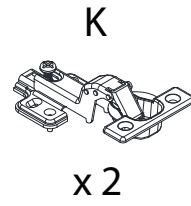

ARIZONA

Diagram illustrating assembly instructions and safety warnings:

- Top Section:** Shows a circular icon containing a screwdriver and an L-shaped bracket. To the right is a crossed-out power drill icon. A warning triangle with an exclamation mark is positioned above this section.
- Bottom Section:** Shows a circular icon containing a rectangular block being placed on a textured surface. To the right is a crossed-out icon of a block with a diagonal line through it. A warning triangle with an exclamation mark is positioned above this section.
- Timing:** A clock icon is shown to the right of the top section, with the text "60'" below it, indicating a 60-minute assembly time.
- Personnel:** A person icon is shown to the right of the bottom section, with the number "2" below it, indicating that two people are required for assembly.

I

x 12

J

x 12

17 x 2

18

19

L