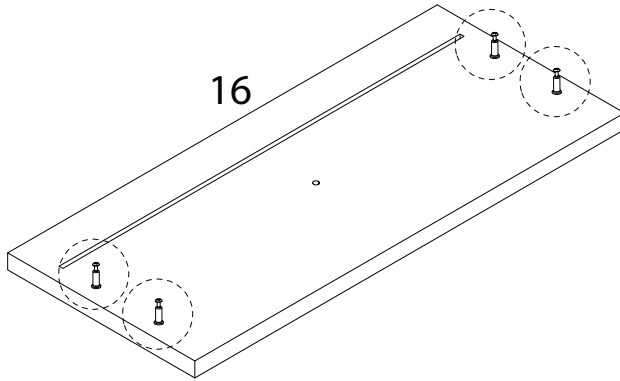

ARIZONA

Diagram illustrating assembly instructions and safety warnings:

- Top Section:** Shows a circular icon containing a screwdriver and an L-shaped bracket. To the right is a crossed-out power drill icon. A warning triangle with an exclamation mark is positioned above this section.
- Bottom Section:** Shows a circular icon containing a rectangular block being placed on a textured surface. To the right is a crossed-out icon of a block with a diagonal line through it. A warning triangle with an exclamation mark is positioned above this section.
- Timing:** A clock icon is shown to the right of the top section, with the text "60'" below it, indicating a 60-minute assembly time.
- Personnel:** A person icon is shown to the right of the bottom section, with the number "2" below it, indicating that two people are required for assembly.

x 16

20

O

x 4

21

22 x 3

23 x 3

16

x 1

B

x 4

24 x 3

M

x 1

N

x 1