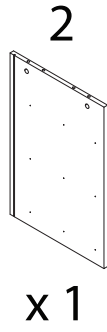

ARIZONA

Diagram illustrating assembly instructions and safety warnings:

- Top Section:** Shows a circular icon containing a screwdriver and an L-shaped bracket. To the right is a crossed-out power drill icon. A warning triangle with an exclamation mark is positioned above this section.
- Bottom Section:** Shows a circular icon containing a rectangular block being placed on a textured surface. To the right is a crossed-out icon of a block with a diagonal line through it. A warning triangle with an exclamation mark is positioned above this section.
- Timing:** A clock icon is shown to the right of the top section, with the text "60'" below it, indicating a 60-minute assembly time.
- Personnel:** A person icon is shown to the right of the bottom section, with the number "2" below it, indicating that two people are required for assembly.

A

x 30

B

x 22

C

x 22

D

x 14