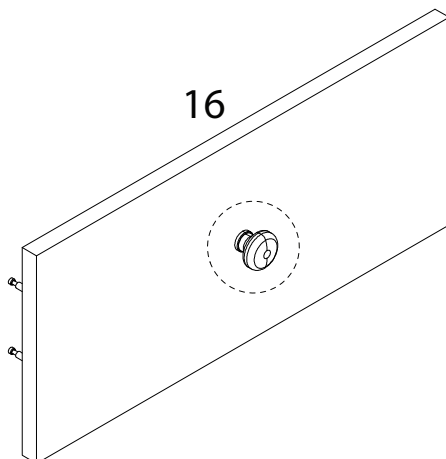

ARIZONA

Diagram illustrating assembly instructions and safety warnings:

- Top Section:** Shows a circular icon containing a screwdriver and an L-shaped bracket. To the right is a crossed-out power drill icon. A warning triangle with an exclamation mark is positioned above this section.
- Bottom Section:** Shows a circular icon containing a rectangular block being placed on a textured surface. To the right is a crossed-out icon of a block with a diagonal line through it. A warning triangle with an exclamation mark is positioned above this section.
- Timing:** A clock icon is shown to the right of the top section, with the text "60'" below it, indicating a 60-minute assembly time.
- Personnel:** A person icon is shown to the right of the bottom section, with the number "2" below it, indicating that two people are required for assembly.

x 1

B

x 4

24 x 3

M

x 1

N

x 1

25 x 3

26 x 3

27 x 3

C

x 4

1a

1b

28 x 3

A

x 4

DL

x 1

DR

x 1

14

29