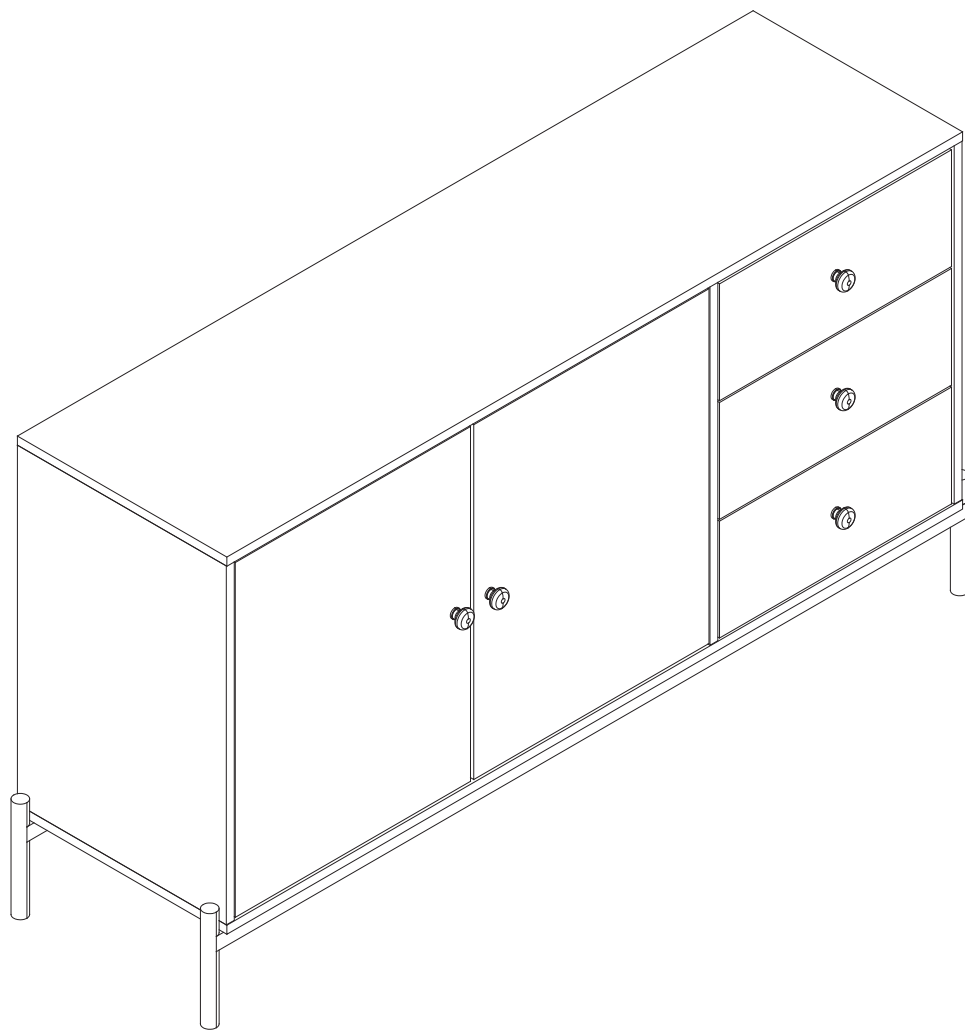

ARIZONA

Diagram illustrating assembly instructions and safety warnings:

- Top Section:** Shows a circular icon containing a screwdriver and an L-shaped bracket. To the right is a crossed-out power drill icon. A warning triangle with an exclamation mark is positioned above this section.
- Bottom Section:** Shows a circular icon containing a rectangular block being placed on a textured surface. To the right is a crossed-out icon of a block with a diagonal line through it. A warning triangle with an exclamation mark is positioned above this section.
- Timing:** A clock icon is shown to the right of the top section, with the text "60'" below it, indicating a 60-minute assembly time.
- Personnel:** A person icon is shown to the right of the bottom section, with the number "2" below it, indicating that two people are required for assembly.

A

x 30

B

x 22

C

x 22

D

x 14