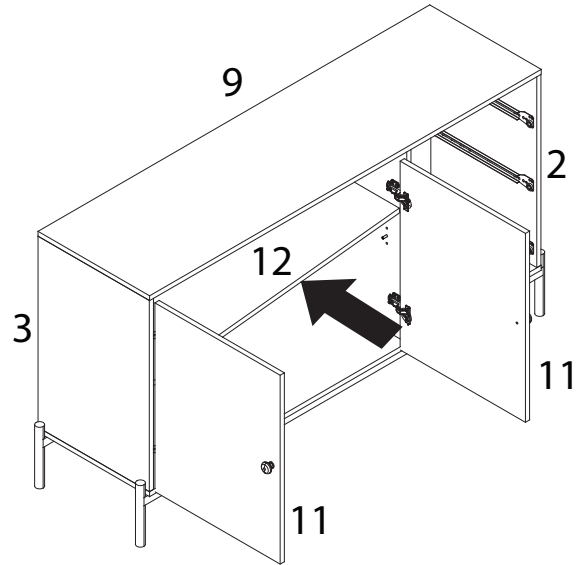

ARIZONA

Diagram illustrating assembly instructions and safety warnings:

- Top Section:** Shows a circular icon containing a screwdriver and an L-shaped bracket. To the right is a crossed-out power drill icon. A warning triangle with an exclamation mark is positioned above this section.
- Bottom Section:** Shows a circular icon containing a rectangular block being placed on a textured surface. To the right is a crossed-out icon of a block with a diagonal line through it. A warning triangle with an exclamation mark is positioned above this section.
- Timing:** A clock icon is shown to the right of the top section, with the text "60'" below it, indicating a 60-minute assembly time.
- Personnel:** A person icon is shown to the right of the bottom section, with the number "2" below it, indicating that two people are required for assembly.

x 16

20

O

x 4

21

22 x 3

23 x 3

16

x 1

B

x 4

24 x 3

M

x 1

N

x 1