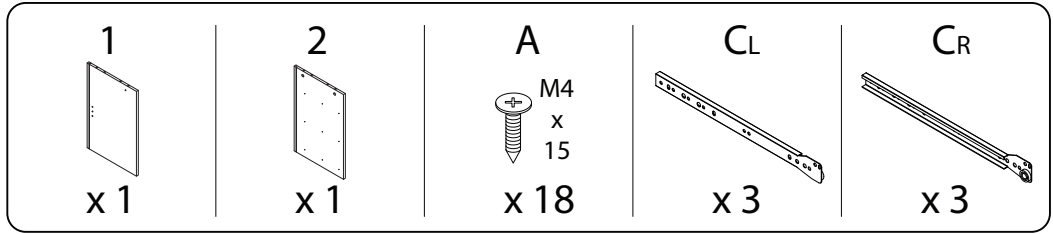

ARIZONA

Diagram illustrating assembly instructions and safety warnings:

- Top Section:** Shows a circular icon containing a screwdriver and an L-shaped bracket. To the right is a crossed-out power drill icon. A warning triangle with an exclamation mark is positioned above this section.
- Bottom Section:** Shows a circular icon containing a rectangular block being placed on a textured surface. To the right is a crossed-out icon of a block with a diagonal line through it. A warning triangle with an exclamation mark is positioned above this section.
- Timing:** A clock icon is shown to the right of the top section, with the text "60'" below it, indicating a 60-minute assembly time.
- Personnel:** A person icon is shown to the right of the bottom section, with the number "2" below it, indicating that two people are required for assembly.

U

x 2

V

x 1

1

2

3

4