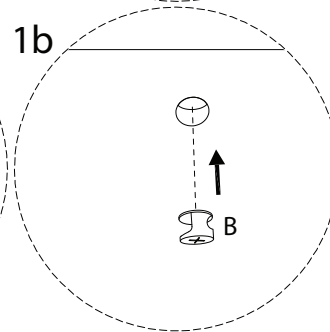

ARIZONA

Diagram illustrating assembly instructions and safety warnings:

- Top Section:** Shows a circular icon containing a screwdriver and an L-shaped bracket. To the right is a crossed-out power drill icon. A warning triangle with an exclamation mark is positioned above this section.
- Bottom Section:** Shows a circular icon containing a rectangular block being placed on a textured surface. To the right is a crossed-out icon of a block with a diagonal line through it. A warning triangle with an exclamation mark is positioned above this section.
- Timing:** A clock icon is shown to the right of the top section, with the text "60'" below it, indicating a 60-minute assembly time.
- Personnel:** A person icon is shown to the right of the bottom section, with the number "2" below it, indicating that two people are required for assembly.

x 1

C

x 2

1a

1c

1b

4

D