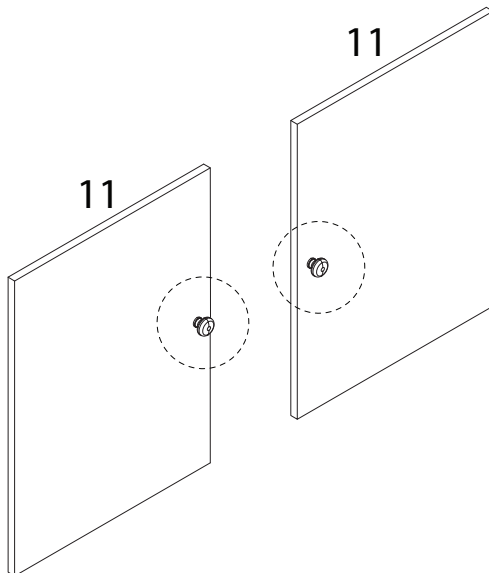

ARIZONA

Diagram illustrating assembly instructions and safety warnings:

- Top Section:** Shows a circular icon containing a screwdriver and an L-shaped bracket. To the right is a crossed-out power drill icon. A warning triangle with an exclamation mark is positioned above this section.
- Bottom Section:** Shows a circular icon containing a rectangular block being placed on a textured surface. To the right is a crossed-out icon of a block with a diagonal line through it. A warning triangle with an exclamation mark is positioned above this section.
- Timing:** A clock icon is shown to the right of the top section, with the text "60'" below it, indicating a 60-minute assembly time.
- Personnel:** A person icon is shown to the right of the bottom section, with the number "2" below it, indicating that two people are required for assembly.

12

13

14

H
M4
x
50
x 2

15

C

x 8

16

I

x 12

J

x 12

17 x 2

18

19

L

x 16

20

O

x 4

21

22 x 3

23 x 3

16