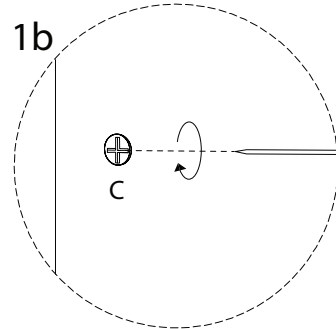

ARIZONA

Diagram illustrating assembly instructions and safety warnings:

- Top Section:** Shows a circular icon containing a screwdriver and an L-shaped bracket. To the right is a crossed-out power drill icon. A warning triangle with an exclamation mark is positioned above this section.
- Bottom Section:** Shows a circular icon containing a rectangular block being placed on a textured surface. To the right is a crossed-out icon of a block with a diagonal line through it. A warning triangle with an exclamation mark is positioned above this section.
- Timing:** A clock icon is shown to the right of the top section, with the text "60'" below it, indicating a 60-minute assembly time.
- Personnel:** A person icon is shown to the right of the bottom section, with the number "2" below it, indicating that two people are required for assembly.

25 x 3

26 x 3

27 x 3

C

x 4

1a

1b

28 x 3

A

x 4

DL

x 1

DR

x 1

14

29