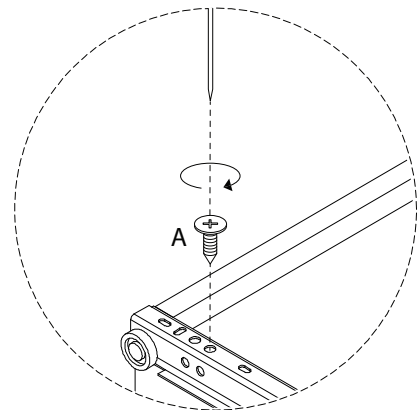

ARIZONA

Diagram illustrating assembly instructions and safety warnings:

- Top Section:** Shows a circular icon containing a screwdriver and an L-shaped bracket. To the right is a crossed-out power drill icon. A warning triangle with an exclamation mark is positioned above this section.
- Bottom Section:** Shows a circular icon containing a rectangular block being placed on a textured surface. To the right is a crossed-out icon of a block with a diagonal line through it. A warning triangle with an exclamation mark is positioned above this section.
- Timing:** A clock icon is shown to the right of the top section, with the text "60'" below it, indicating a 60-minute assembly time.
- Personnel:** A person icon is shown to the right of the bottom section, with the number "2" below it, indicating that two people are required for assembly.

A

x 4

DL

x 1

DR

x 1

14

29