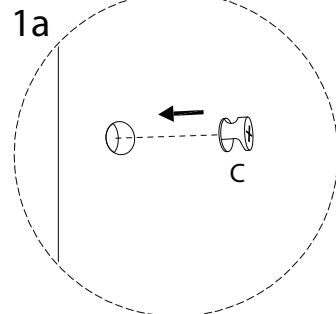

ARIZONA

Diagram illustrating assembly instructions and safety warnings:

- Top Section:** Shows a circular icon containing a screwdriver and an L-shaped bracket. To the right is a crossed-out power drill icon. A warning triangle with an exclamation mark is positioned above this section.
- Bottom Section:** Shows a circular icon containing a rectangular block being placed on a textured surface. To the right is a crossed-out icon of a block with a diagonal line through it. A warning triangle with an exclamation mark is positioned above this section.
- Timing:** A clock icon is shown to the right of the top section, with the text "60'" below it, indicating a 60-minute assembly time.
- Personnel:** A person icon is shown to the right of the bottom section, with the number "2" below it, indicating that two people are required for assembly.

12

13

14

H
M4
x
50
x 2

15

C

x 8

16