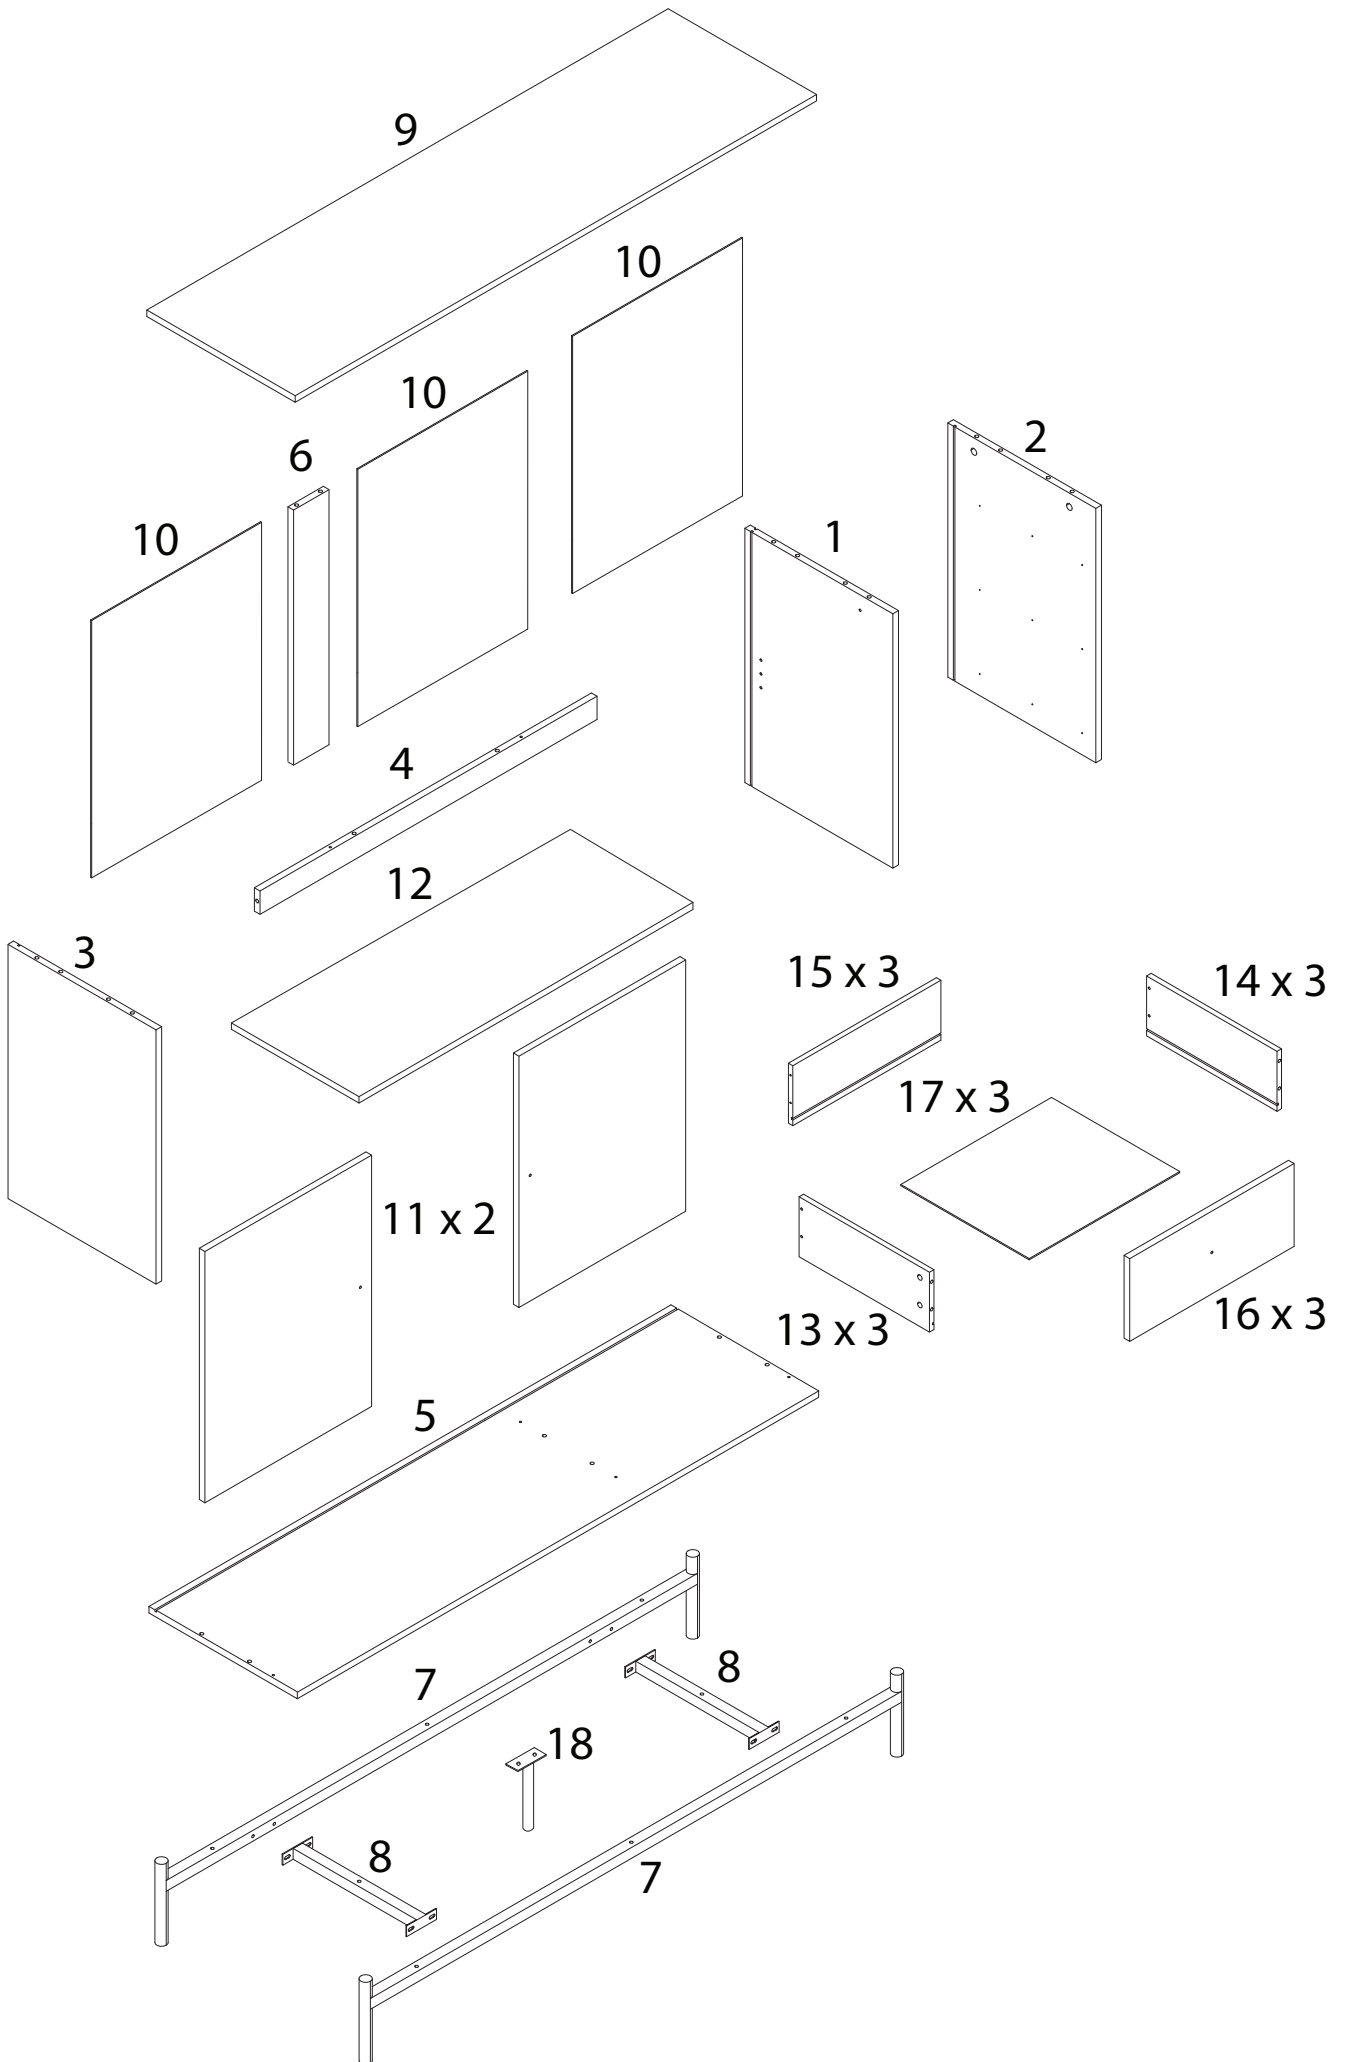

ARIZONA

Diagram illustrating assembly instructions and safety warnings:

- Top Section:** Shows a circular icon containing a screwdriver and an L-shaped bracket. To the right is a crossed-out power drill icon. A warning triangle with an exclamation mark is positioned above this section.
- Bottom Section:** Shows a circular icon containing a rectangular block being placed on a textured surface. To the right is a crossed-out icon of a block with a diagonal line through it. A warning triangle with an exclamation mark is positioned above this section.
- Timing:** A clock icon is shown to the right of the top section, with the text "60'" below it, indicating a 60-minute assembly time.
- Personnel:** A person icon is shown to the right of the bottom section, with the number "2" below it, indicating that two people are required for assembly.

A

x 30

B

x 22

C

x 22

D

x 14