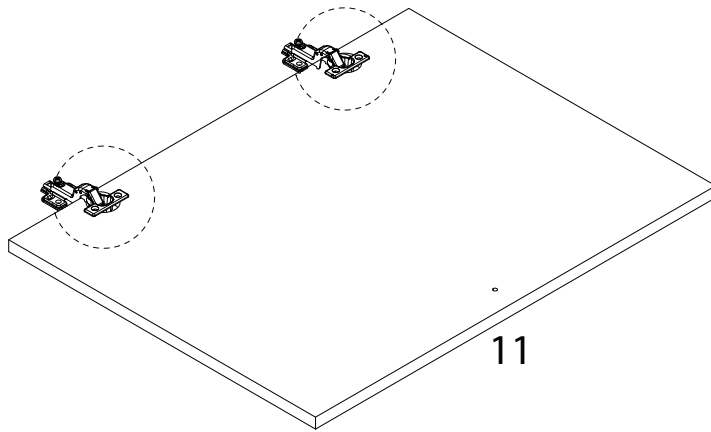

ARIZONA

Diagram illustrating assembly instructions and safety warnings:

- Top Section:** Shows a circular icon containing a screwdriver and an L-shaped bracket. To the right is a crossed-out power drill icon. A warning triangle with an exclamation mark is positioned above this section.
- Bottom Section:** Shows a circular icon containing a rectangular block being placed on a textured surface. To the right is a crossed-out icon of a block with a diagonal line through it. A warning triangle with an exclamation mark is positioned above this section.
- Timing:** A clock icon is shown to the right of the top section, with the text "60'" below it, indicating a 60-minute assembly time.
- Personnel:** A person icon is shown to the right of the bottom section, with the number "2" below it, indicating that two people are required for assembly.

I

x 12

J

x 12

17 x 2

18

19

L