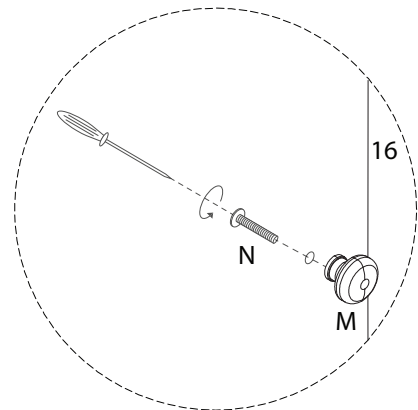

ARIZONA

Diagram illustrating assembly instructions and safety warnings:

- Top Section:** Shows a circular icon containing a screwdriver and an L-shaped bracket. To the right is a crossed-out power drill icon. A warning triangle with an exclamation mark is positioned above this section.
- Bottom Section:** Shows a circular icon containing a rectangular block being placed on a textured surface. To the right is a crossed-out icon of a block with a diagonal line through it. A warning triangle with an exclamation mark is positioned above this section.
- Timing:** A clock icon is shown to the right of the top section, with the text "60'" below it, indicating a 60-minute assembly time.
- Personnel:** A person icon is shown to the right of the bottom section, with the number "2" below it, indicating that two people are required for assembly.

x 1

B

x 4

24 x 3

M

x 1

N

x 1

25 x 3

26 x 3

27 x 3

C

x 4

1a

1b

28 x 3

A

x 4

DL

x 1

DR

x 1

14

29