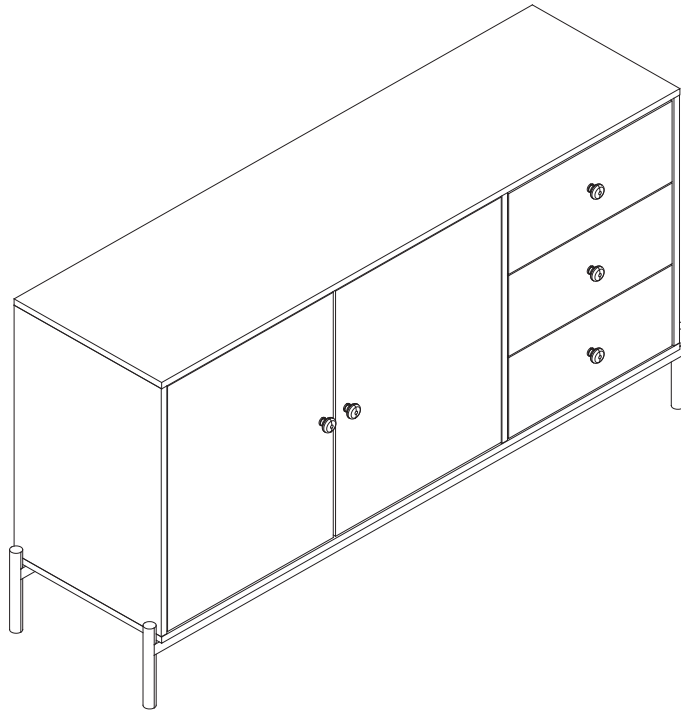

ARIZONA

Diagram illustrating assembly instructions and safety warnings:

- Top Section:** Shows a circular icon containing a screwdriver and an L-shaped bracket. To the right is a crossed-out power drill icon. A warning triangle with an exclamation mark is positioned above this section.
- Bottom Section:** Shows a circular icon containing a rectangular block being placed on a textured surface. To the right is a crossed-out icon of a block with a diagonal line through it. A warning triangle with an exclamation mark is positioned above this section.
- Timing:** A clock icon is shown to the right of the top section, with the text "60'" below it, indicating a 60-minute assembly time.
- Personnel:** A person icon is shown to the right of the bottom section, with the number "2" below it, indicating that two people are required for assembly.

A

x 30

B

x 22

C

x 22

D

x 14

E

x 20

F

x 8

G

x 10

H

x 2