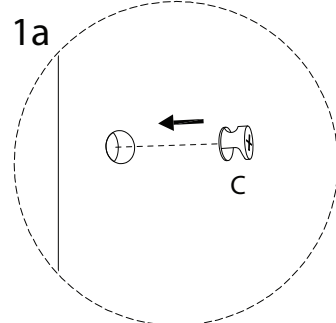

ARIZONA

Diagram illustrating assembly instructions and safety warnings:

- Top Section:** Shows a circular icon containing a screwdriver and an L-shaped bracket. To the right is a crossed-out power drill icon. A warning triangle with an exclamation mark is positioned above this section.
- Bottom Section:** Shows a circular icon containing a rectangular block being placed on a textured surface. To the right is a crossed-out icon of a block with a diagonal line through it. A warning triangle with an exclamation mark is positioned above this section.
- Timing:** A clock icon is shown to the right of the top section, with the text "60'" below it, indicating a 60-minute assembly time.
- Personnel:** A person icon is shown to the right of the bottom section, with the number "2" below it, indicating that two people are required for assembly.

25 x 3

26 x 3

27 x 3

C

x 4

1a

1b

28 x 3

A

x 4

DL

x 1

DR

x 1

14

29