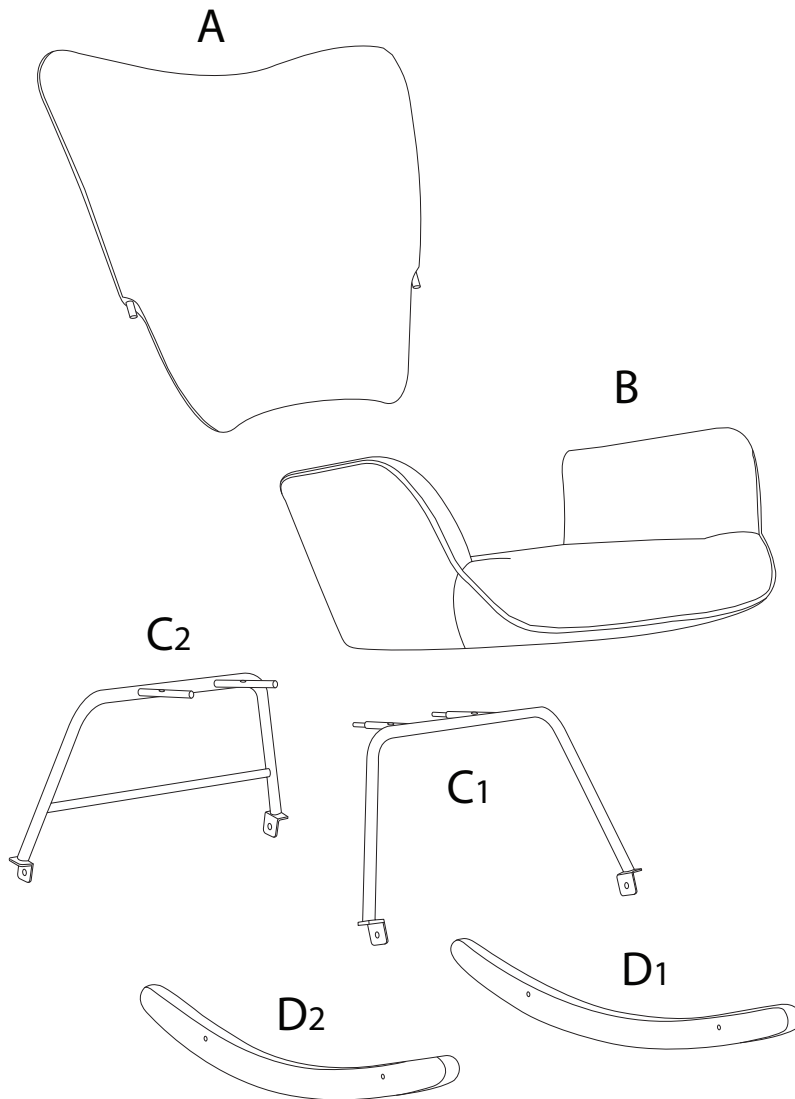

ARSET

An icon showing an L-shaped metal bracket inside a circle, and a power drill with a diagonal line through it, indicating that a power drill should not be used for this step.	A warning triangle icon with an exclamation mark inside.	A clock icon with a circular arrow around it, indicating a time limit for the step.
An icon showing a rectangular block on a surface with a hatched area underneath, and a second block with a nail being driven into it, with a diagonal line through it, indicating that a nail should not be used.	A warning triangle icon with an exclamation mark inside.	A simple icon of a person, representing the number of people required for the step.

10'

1

1/4

A	B	C1	C2	D1
				
x 1	x 1	x 1	x 1	x 1

D2	E	F	G	H
	 M6 x 30	 M8 x 35		
x 1	x 8	x 2	x 1	x 2

1

2

3

E
M6
x
30
x 4

G
x 1

4

D1
x 1

D2
x 1

E
M6
x
30
x 4

G
x 1