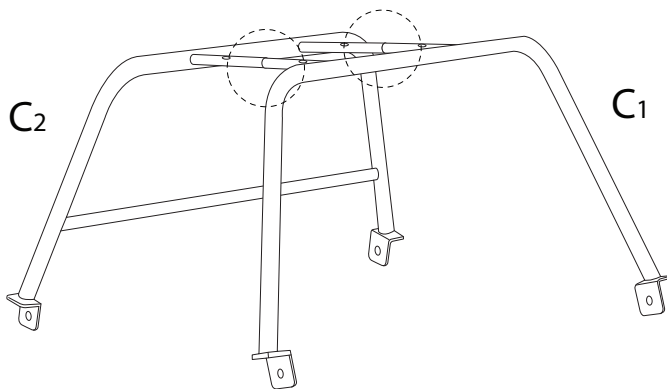

ARSET

An icon showing an L-shaped metal bracket inside a circle, and a power drill with a diagonal line through it, indicating that a power drill should not be used for this step.	A warning triangle icon with an exclamation mark inside.	A clock icon with a circular arrow around it, indicating a time limit for the step.
An icon showing a rectangular block on a surface with a hatched area underneath, and a second block with a nail being driven into it, with a diagonal line through it, indicating that a nail should not be used.	A warning triangle icon with an exclamation mark inside.	A simple icon of a person, representing the number of people required for the step.

10'

1

1/4

A	B	C1	C2	D1
				
x 1	x 1	x 1	x 1	x 1

D2	E	F	G	H
	 M6 x 30	 M8 x 35		
x 1	x 8	x 2	x 1	x 2

1

2

3

E
M6
x
30
x 4

G
x 1

4

D1
x 1

D2
x 1

E
M6
x
30
x 4

G
x 1