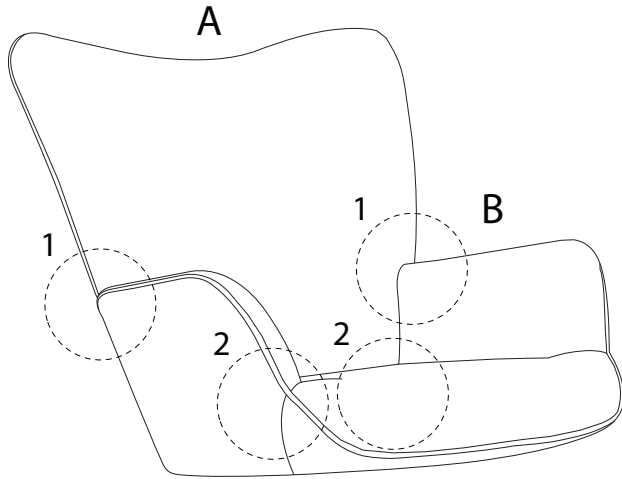

ARSET

An icon showing an L-shaped metal bracket inside a circle, and a power drill with a diagonal line through it, indicating that a power drill should not be used for this step.	A warning triangle icon with an exclamation mark inside.	A clock icon with a circular arrow around it, indicating a time limit for the step.
An icon showing a rectangular block on a surface with a hatched area underneath, and a second block with a nail being driven into it, with a diagonal line through it, indicating that a nail should not be used.	A warning triangle icon with an exclamation mark inside.	A simple icon of a person, representing the number of people required for the step.

10'

1

1/4

A	B	C1	C2	D1
				
x 1	x 1	x 1	x 1	x 1

D2	E	F	G	H
	 M6 x 30	 M8 x 35		
x 1	x 8	x 2	x 1	x 2

1

2

3

E
M6
x
30
x 4

G
x 1

4

D1
x 1

D2
x 1

E
M6
x
30
x 4

G
x 1