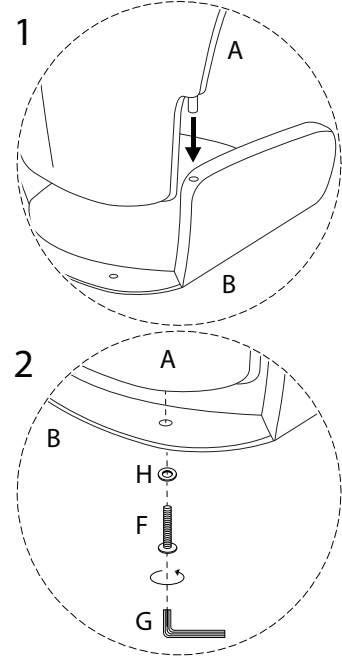

ARSET

An icon showing an L-shaped metal bracket inside a circle, and a power drill with a diagonal line through it, indicating that a power drill should not be used for this step.	A warning triangle icon with an exclamation mark inside.	A clock icon with a circular arrow around it, indicating a time limit for the step.
An icon showing a rectangular block on a surface with a hatched area underneath, and a second block with a nail being driven into it, with a diagonal line through it, indicating that a nail should not be used.	A warning triangle icon with an exclamation mark inside.	A simple icon of a person, representing the number of people required for the step.

10'

1

1/4

A	B	C1	C2	D1
				
x 1	x 1	x 1	x 1	x 1

D2	E	F	G	H
	 M6 x 30	 M8 x 35		
x 1	x 8	x 2	x 1	x 2

1

2

3

E
M6
x
30
x 4

G
x 1

4

D1
x 1

D2
x 1

E
M6
x
30
x 4

G
x 1