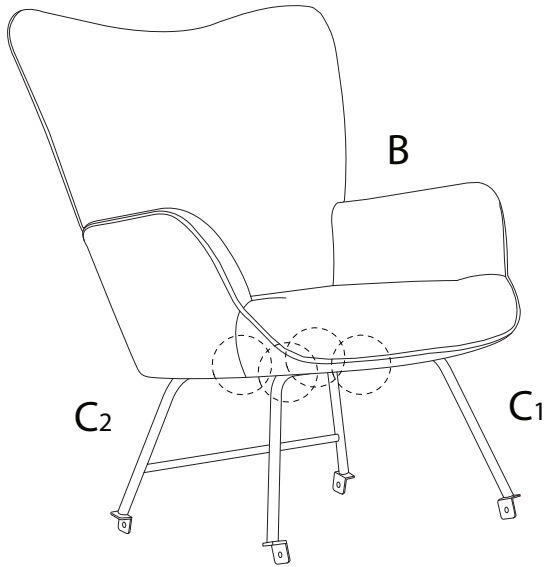

ARSET

An icon showing an L-shaped metal bracket inside a circle, and a power drill with a diagonal line through it, indicating that a power drill should not be used for this step.	A warning triangle icon with an exclamation mark inside.	A clock icon with a circular arrow around it, indicating a time limit for the step.
An icon showing a rectangular block on a surface with a hatched area underneath, and a second block with a nail being driven into it, with a diagonal line through it, indicating that a nail should not be used.	A warning triangle icon with an exclamation mark inside.	A simple icon of a person, representing the number of people required for the step.

10'

1

1/4

A	B	C1	C2	D1
				
x 1	x 1	x 1	x 1	x 1

D2	E	F	G	H
	 M6 x 30	 M8 x 35		
x 1	x 8	x 2	x 1	x 2

1

2

3

E
M6
x
30
x 4

G
x 1

4

D1
x 1

D2
x 1

E
M6
x
30
x 4

G
x 1