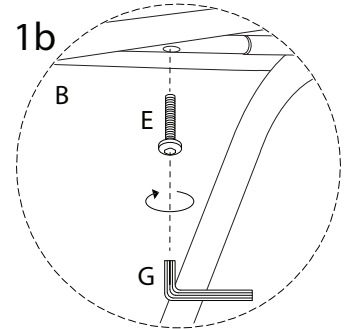

ARSET

An icon showing an L-shaped metal bracket inside a circle, and a power drill with a diagonal line through it, indicating that a power drill should not be used for this step.	A warning triangle icon with an exclamation mark inside.	A clock icon with a circular arrow around it, indicating a time limit for the step.
An icon showing a rectangular block on a surface with a hatched area underneath, and a second block with a nail being driven into it, with a diagonal line through it, indicating that a nail should not be used.	A warning triangle icon with an exclamation mark inside.	A simple icon of a person, representing the number of people required for the step.

10'

1

1/4

A	B	C1	C2	D1
				
x 1	x 1	x 1	x 1	x 1

D2	E	F	G	H
	 M6 x 30	 M8 x 35		
x 1	x 8	x 2	x 1	x 2

1

2

3

E
M6
x
30
x 4

G
x 1

4

D1
x 1

D2
x 1

E
M6
x
30
x 4

G
x 1