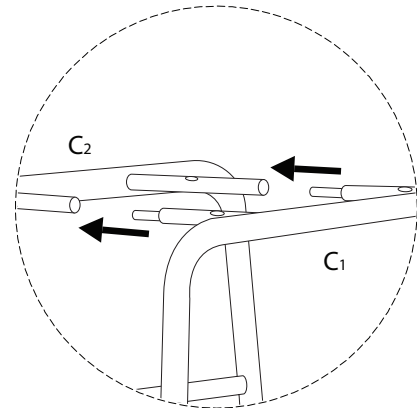

ARSET

An icon showing an L-shaped metal bracket inside a circle, and a power drill with a diagonal line through it, indicating that a power drill should not be used for this step.	A warning triangle icon with an exclamation mark inside.	A clock icon with a circular arrow around it, indicating a time limit for the step.
An icon showing a rectangular block on a surface with a hatched area underneath, and a second block with a nail being driven into it, with a diagonal line through it, indicating that a nail should not be used.	A warning triangle icon with an exclamation mark inside.	A simple icon of a person, representing the number of people required for the step.

10'

1

1/4

A	B	C1	C2	D1
				
x 1	x 1	x 1	x 1	x 1

D2	E	F	G	H
	 M6 x 30	 M8 x 35		
x 1	x 8	x 2	x 1	x 2

1

2

3

E
M6
x
30
x 4

G
x 1

4

D1
x 1

D2
x 1

E
M6
x
30
x 4

G
x 1