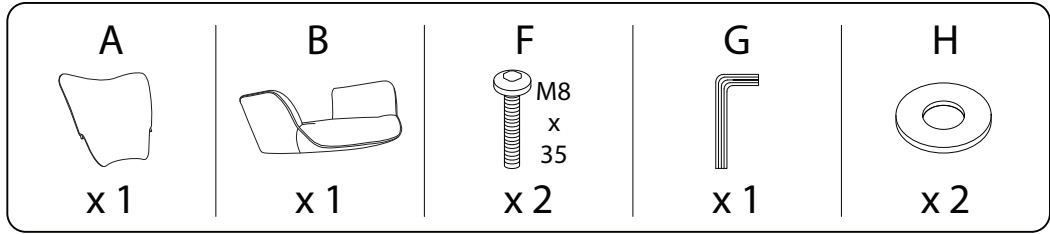

ARSET

An icon showing an L-shaped metal bracket inside a circle, and a power drill with a diagonal line through it, indicating that a power drill should not be used for this step.	A warning triangle icon with an exclamation mark inside.	A clock icon with a circular arrow around it, indicating a time limit for the step.
An icon showing a rectangular block on a surface with a hatched area underneath, and a second block with a nail being driven into it, with a diagonal line through it, indicating that a nail should not be used.	A warning triangle icon with an exclamation mark inside.	A simple icon of a person, representing the number of people required for the step.

10'

1

1/4

A	B	C1	C2	D1
				
x 1	x 1	x 1	x 1	x 1

D2	E	F	G	H
	 M6 x 30	 M8 x 35		
x 1	x 8	x 2	x 1	x 2

1

2

3

E
M6
x
30
x 4

G
x 1

4

D1
x 1

D2
x 1

E
M6
x
30
x 4

G
x 1