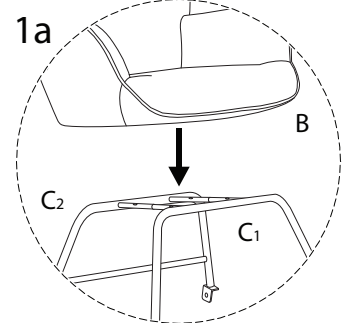

ARSET

An icon showing an L-shaped metal bracket inside a circle, and a power drill with a diagonal line through it, indicating that a power drill should not be used for this step.	A warning triangle icon with an exclamation mark inside.	A clock icon with a circular arrow around it, indicating a time limit for the step.
An icon showing a rectangular block on a surface with a hatched area underneath, and a second block with a nail being driven into it, with a diagonal line through it, indicating that a nail should not be used.	A warning triangle icon with an exclamation mark inside.	A simple icon of a person, representing the number of people required for the step.

10'

1

1/4

A	B	C1	C2	D1
				
x 1	x 1	x 1	x 1	x 1

D2	E	F	G	H
	 M6 x 30	 M8 x 35		
x 1	x 8	x 2	x 1	x 2

1

2

3

E
M6
x
30
x 4

G
x 1

4

D1
x 1

D2
x 1

E
M6
x
30
x 4

G
x 1