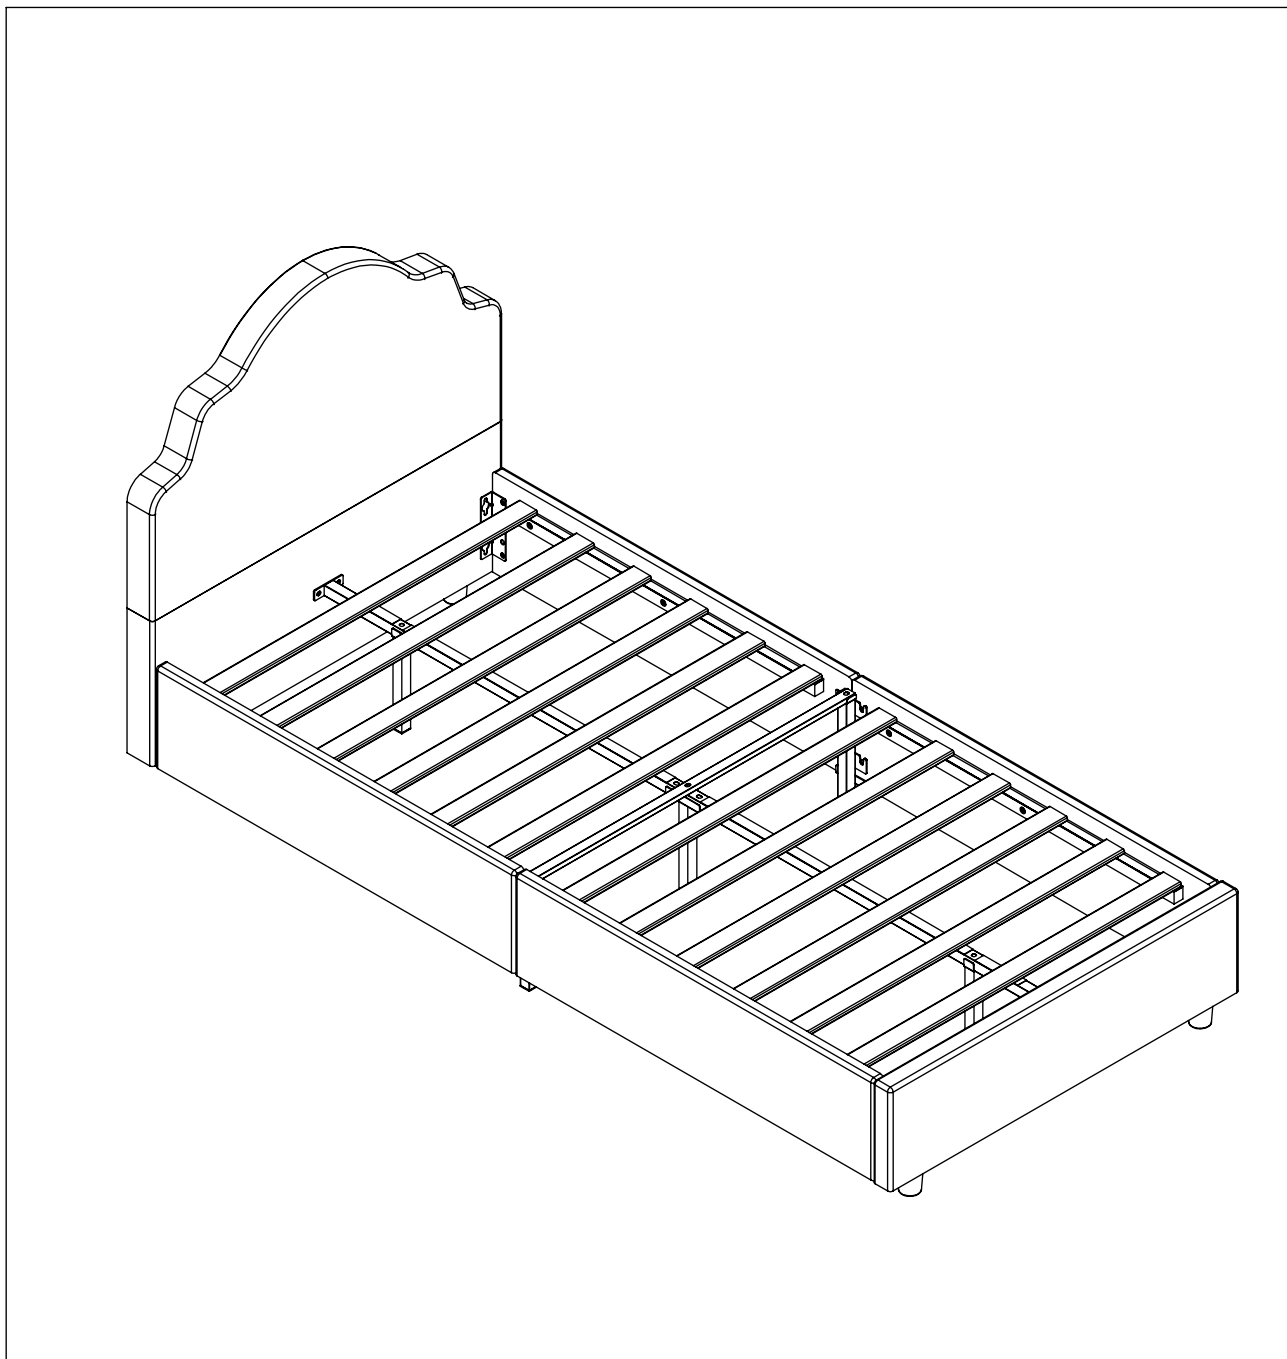

# Montageanleitung | Instructions de montage Assembly Instructions | Instrucciones de montaje

**SKU NUMBER: N634P452605**

**English****IMPORTANT ! KEEP FOR FUTURE REFERENCE : READ CAREFULLY**

- To be assembled by an adult. Assembly must be checked by an adult before use
- **WARNING !** Keep all screws, small parts and plastic bags out of the reach of children
- Properly identify all parts before assembling
- Never use your item if any of its parts are broken or missing
- Should any problems arise, please contact our After Sales Service
- Manufacturer's instructions shall be followed at all times
- Care: Clean with a soft, dry cloth. In case of larger stains, carefully rub with a slightly damp, non- abrasive sponge
- Avoid the risk of fire by not placing furniture near sources of ignition or hot items
- Do not jump on the bed