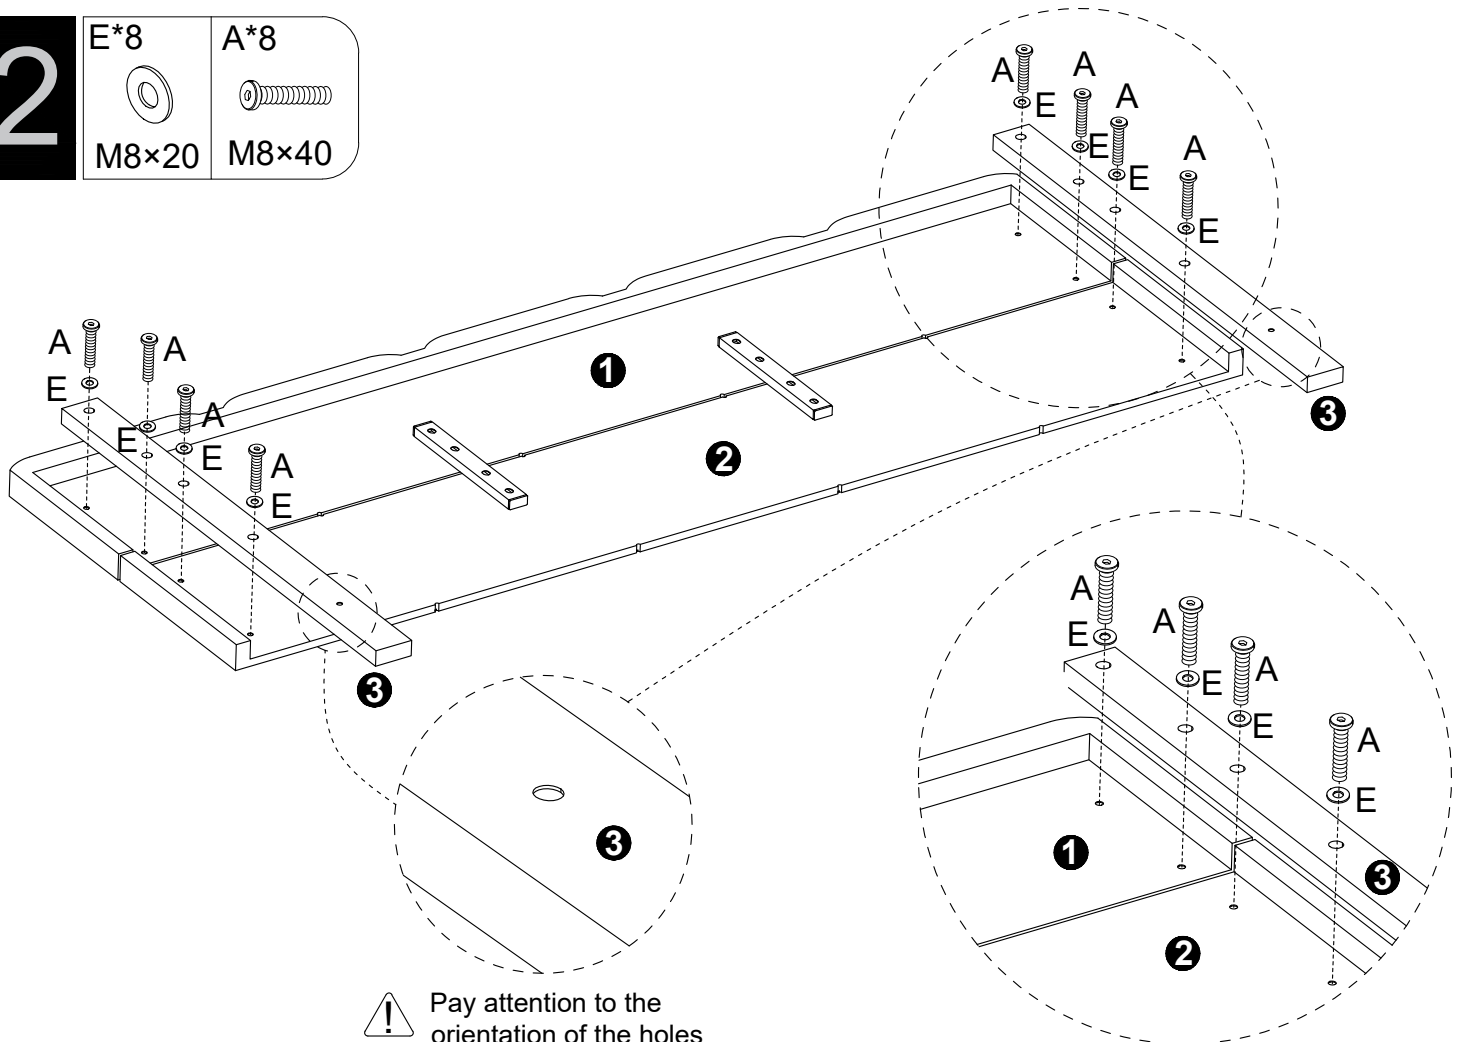

⑯\*1PC

Hardware List-Hardwareliste N634P442759

 <p>M8×40mm A*12PCS</p>	 <p>M8×35mm B*6PCS</p>	 <p>M8×16mm C*30PCS</p>	 <p>M6×35mm D*16PCS</p>
 <p>M8×20 mm E*16PCS</p>	 <p>M8×45mm F*1PC</p>	 <p>M8×30mm G*8PCS</p>	 <p>M5 H*1PC</p>
 <p>M4 J*1PC</p>			

<b>1</b>	E*8	G*8
		
	M8×20	M8×30

<b>2</b>	E*8	A*8
		
	M8×20	M8×40

 Pay attention to the orientation of the holes

**3** A\*4  
  
 M8x40

70%

**4** D\*16  
  
 M6x35

x2

**5**