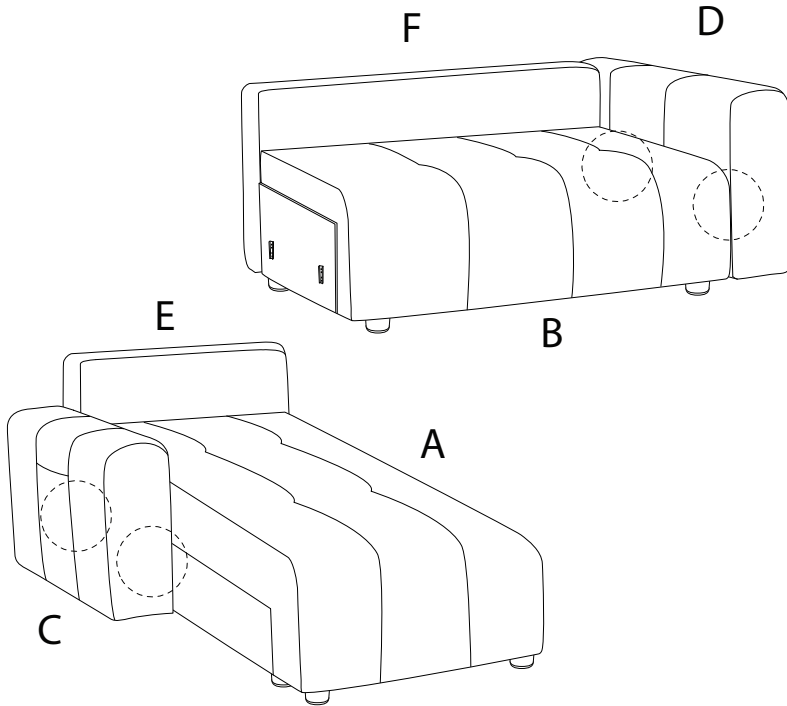

INNVIK

Diagram illustrating assembly instructions and safety warnings:

- Warning 1:** A crossed-out power drill icon indicates that a power drill should not be used for assembly.
- Warning 2:** A triangle with an exclamation mark indicates a general warning.
- Time:** A clock icon with a circular arrow indicates an estimated assembly time of 30 minutes.
- Warning 3:** A triangle with an exclamation mark indicates a general warning.
- Personnel:** An icon of a person indicates that 2 people are required for assembly.

I

x 16

!

!

1

2

3

4