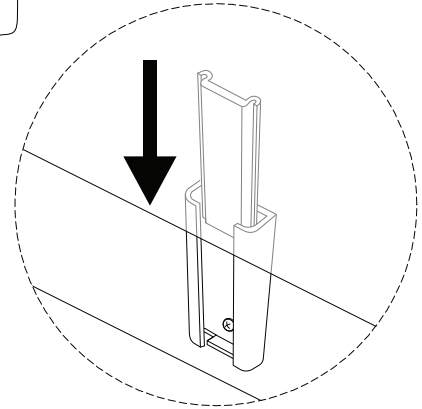

INNVIK

Diagram illustrating assembly instructions and safety warnings:

- Warning 1:** A crossed-out power drill icon indicates that a power drill should not be used for assembly.
- Warning 2:** A triangle with an exclamation mark indicates a general warning.
- Time:** A clock icon with a circular arrow indicates an estimated assembly time of 30 minutes.
- Warning 3:** A triangle with an exclamation mark indicates a general warning.
- Personnel:** An icon of a person indicates that 2 people are required for assembly.

I

x 16

!

!

1

2

3

4