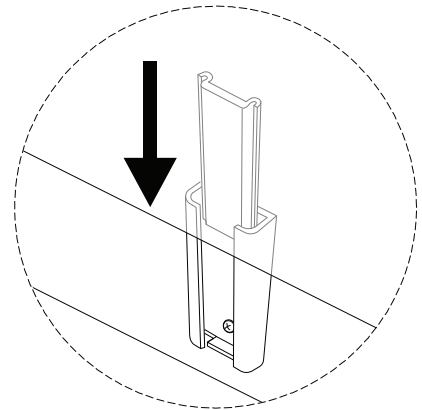

INNVIK

Diagram illustrating assembly instructions and safety warnings:

- Warning 1:** A crossed-out power drill icon indicates that a power drill should not be used for assembly.
- Warning 2:** A triangle with an exclamation mark indicates a general warning.
- Time:** A clock icon with a circular arrow indicates an estimated assembly time of 30 minutes.
- Warning 3:** A triangle with an exclamation mark indicates a general warning.
- Personnel:** An icon of a person indicates that 2 people are required for assembly.

I

x 16

!

!

1

2

3

4