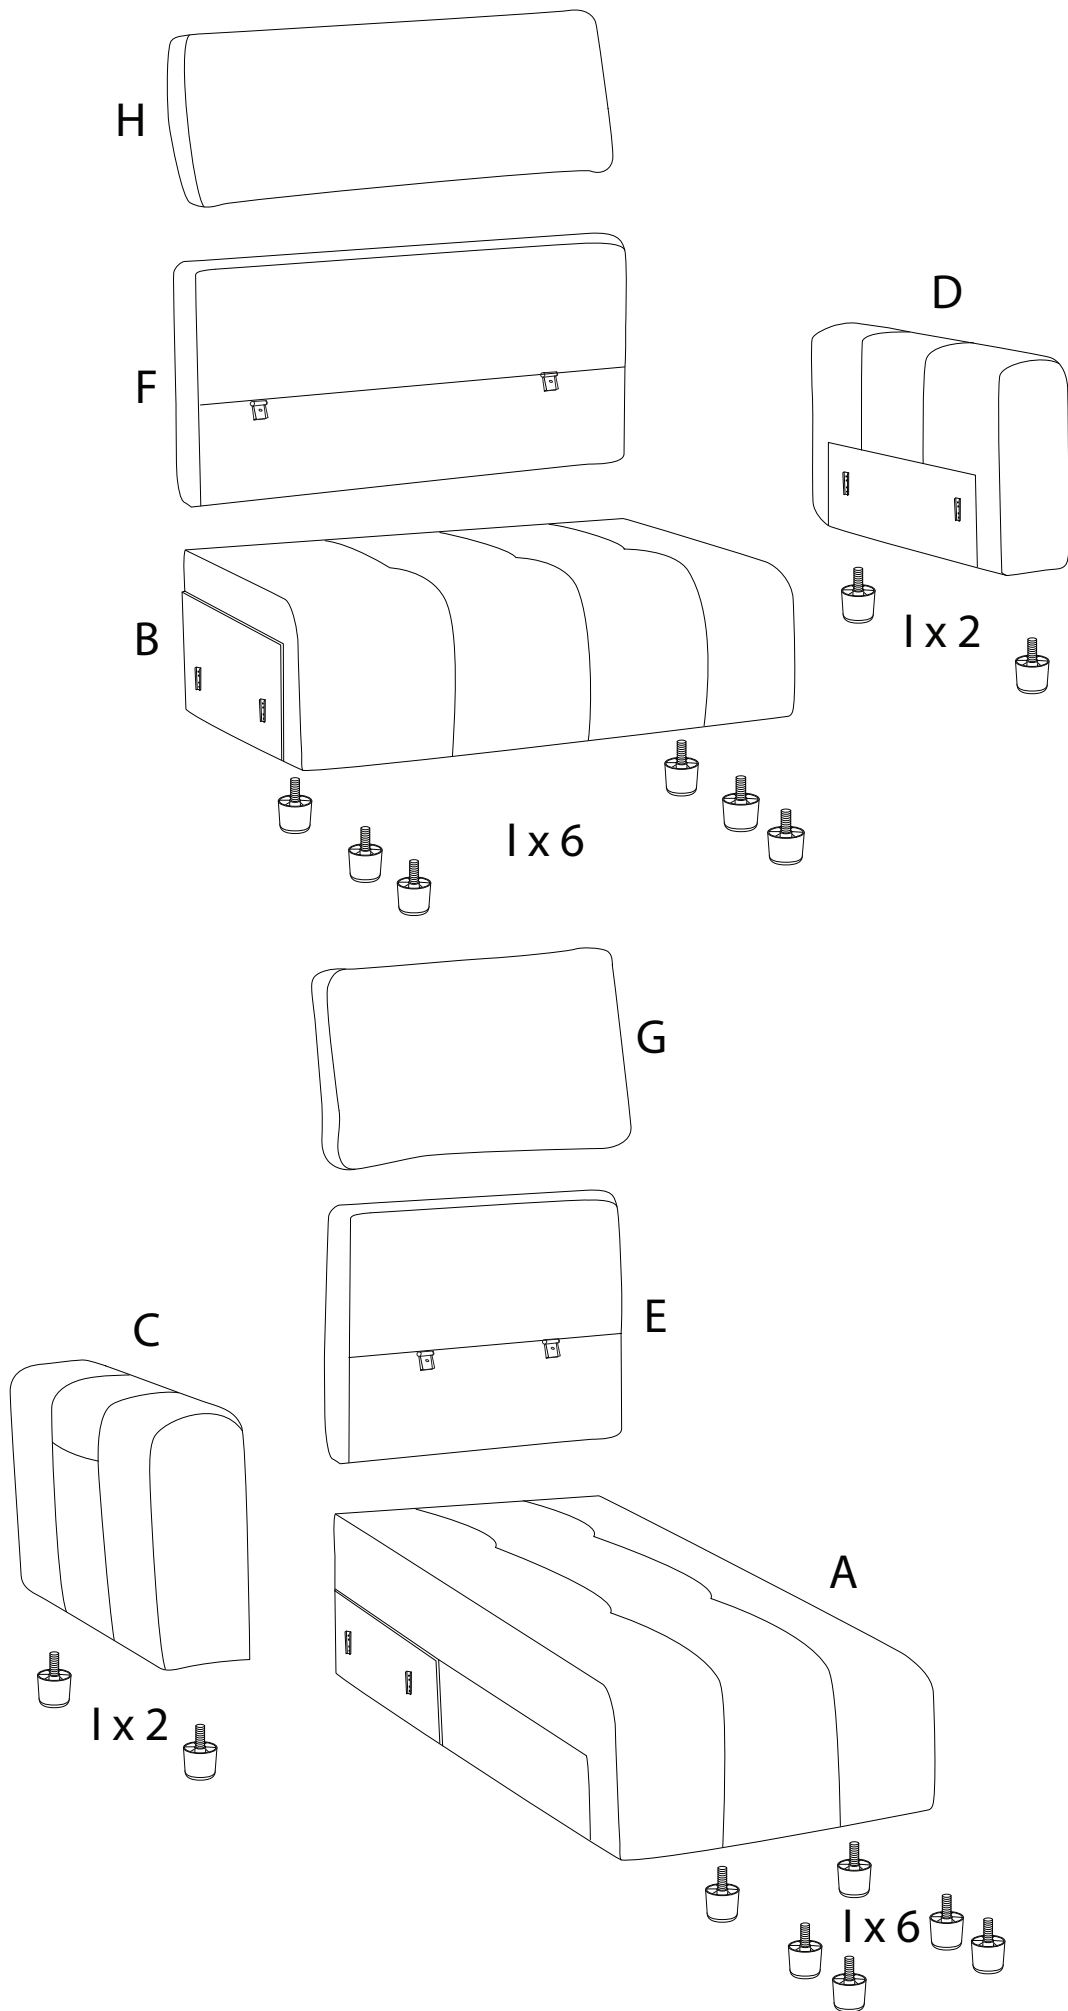

INNVIK

Diagram illustrating assembly instructions and safety warnings:

- Warning 1:** A crossed-out power drill icon indicates that a power drill should not be used for assembly.
- Warning 2:** A triangle with an exclamation mark indicates a general warning.
- Time:** A clock icon with a circular arrow indicates an estimated assembly time of 30 minutes.
- Warning 3:** A triangle with an exclamation mark indicates a general warning.
- Personnel:** An icon of a person indicates that 2 people are required for assembly.

A

x 1

B

x 1

C

x 1

D

x 1

I

x 16

!

!

1

2

3

4