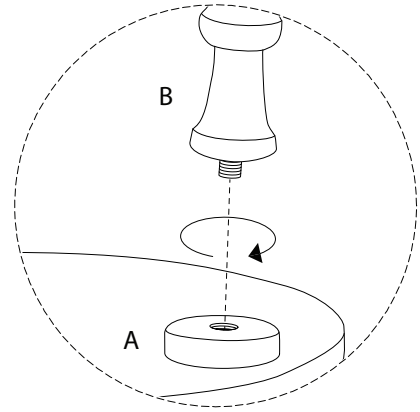

MARNOO

Diagram illustrating assembly instructions and safety warnings:

- Top Warning:** A crossed-out power drill icon indicates that power tools should not be used. To the right is a warning triangle with an exclamation mark.
- Time:** A clock icon indicates a 10-minute assembly time.
- Bottom Warning:** A crossed-out icon of a block being lifted by a hand indicates that the table should not be lifted by the top. To the right is a warning triangle with an exclamation mark.
- Person:** An icon of a person indicates that 1 person is required for assembly.

<p>A</p> 	<p>B</p> 	<p>C</p> 	<p>D</p> 
<p>x 1</p>	<p>x 3</p>	<p>x 1</p>	<p>x 3</p>

1

2