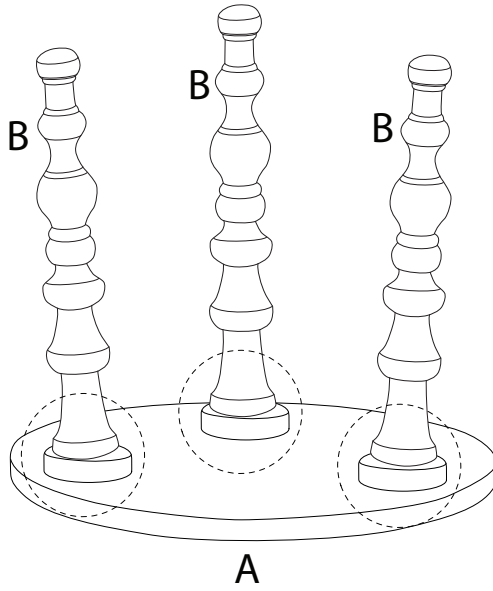

MARNOO

Diagram illustrating assembly instructions and safety warnings:

- Top Warning:** A crossed-out power drill icon indicates that power tools should not be used. To the right is a warning triangle with an exclamation mark.
- Time:** A clock icon indicates a 10-minute assembly time.
- Bottom Warning:** A crossed-out icon of a block being lifted by a hand indicates that the table should not be lifted by the top. To the right is a warning triangle with an exclamation mark.
- Person:** An icon of a person indicates that 1 person is required for assembly.

<p>A</p> 	<p>B</p> 	<p>C</p> 	<p>D</p> 
<p>x 1</p>	<p>x 3</p>	<p>x 1</p>	<p>x 3</p>

1

2