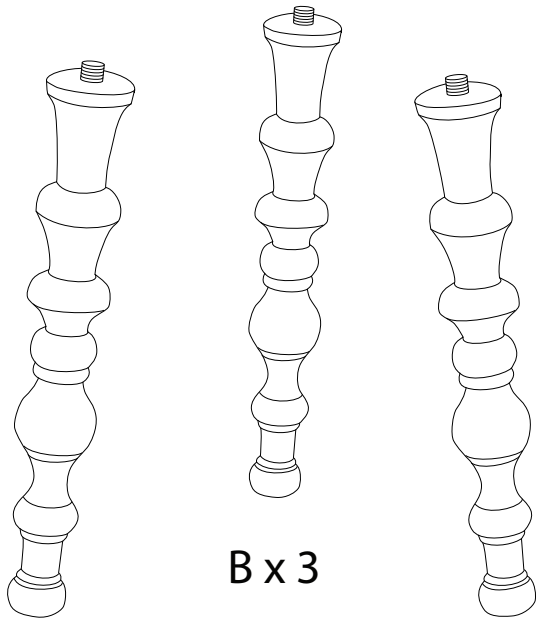

MARNOO

Diagram illustrating assembly instructions and safety warnings:

- Top Warning:** A crossed-out power drill icon indicates that power tools should not be used. To the right is a warning triangle with an exclamation mark.
- Time:** A clock icon indicates a 10-minute assembly time.
- Bottom Warning:** A crossed-out icon of a block being lifted by a hand indicates that the table should not be lifted by the top. To the right is a warning triangle with an exclamation mark.
- Person:** An icon of a person indicates that 1 person is required for assembly.

<p>A</p> 	<p>B</p> 	<p>C</p> 	<p>D</p> 
<p>x 1</p>	<p>x 3</p>	<p>x 1</p>	<p>x 3</p>

1

2