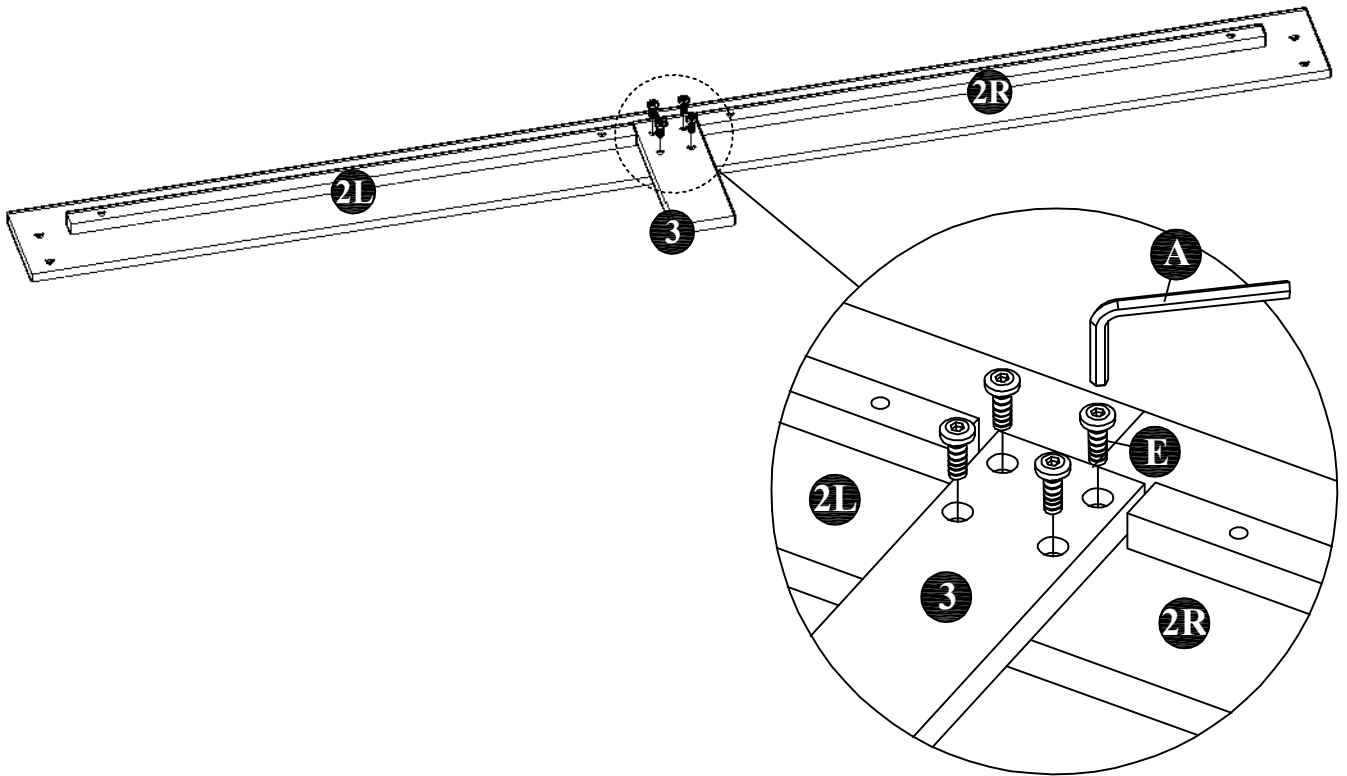

ASSEMBLY INSTRUCTIONS

STEP 1 :