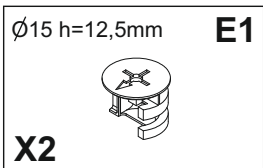

JIMENA OD

| lp | | |
|----|---|----------|
| 1 | 1 | 475x440 |
| 2 | 1 | 475x440 |
| 3 | 1 | 1466x439 |
| 4 | 2 | 459x424 |
| 5 | 2 | 459x424 |
| 6 | 1 | 1466x70 |
| 7 | 2 | 350x120 |
| 8 | 2 | 350x120 |
| 9 | 1 | 445x100 |
| 10 | 2 | 333x445 |
| 11 | 1 | 1502x460 |
| 12 | 1 | 473x440 |
| 13 | 1 | 494x437 |
| 14 | 1 | 494x437 |
| 15 | 2 | 494x150 |
| 16 | 2 | 494x248 |

| | | | | | | | | |
|---|--|--|--|---|----------------------------|----------------------------|----------------------------|--|
| Ø6,3x13[mm] S1 X16 | Ø4x30[mm] S2 X8 | Ø26mm - standard H1 X2 | Ø26mm - soft close H2 X2 | Ø5 L=34mm B1 X20 | S6 X8 | Z1 X2 | E2 X4 | Ø4x16[mm] S3 X12 |
| L=350[mm] RL1 X2 (Left) | L=350[mm] RR1 X2 (Right) | P1 X8 | Ø8x32[mm] D1 X40 | Ø15 h=12,5mm E1 X20 | K1 X1 | 60 min. | | |
| 5mm not included | | | | | | | | |

1

2

L=300[mm]

RL1

X2 (Left)

L=300[mm]

RR1

X2 (Right)

Ø8x32[mm]

D1

8X

Ø6,3x13[mm]

S1

X8

Ø15 h=12,5mm

E1