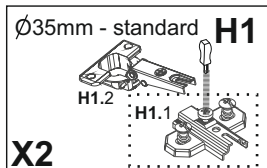

JIMENA OD

| lp | | |
|----|---|----------|
| 1 | 1 | 475x440 |
| 2 | 1 | 475x440 |
| 3 | 1 | 1466x439 |
| 4 | 2 | 459x424 |
| 5 | 2 | 459x424 |
| 6 | 1 | 1466x70 |
| 7 | 2 | 350x120 |
| 8 | 2 | 350x120 |
| 9 | 1 | 445x100 |
| 10 | 2 | 333x445 |
| 11 | 1 | 1502x460 |
| 12 | 1 | 473x440 |
| 13 | 1 | 494x437 |
| 14 | 1 | 494x437 |
| 15 | 2 | 494x150 |
| 16 | 2 | 494x248 |

| | | | | | | | | |
|---|--|--|--|---|----------------------------|----------------------------|----------------------------|--|
| Ø6,3x13[mm] S1 X16 | Ø4x30[mm] S2 X8 | Ø26mm - standard H1 X2 | Ø26mm - soft close H2 X2 | Ø5 L=34mm B1 X20 | S6 X8 | Z1 X2 | E2 X4 | Ø4x16[mm] S3 X12 |
| L=350[mm] RL1 X2 (Left) | L=350[mm] RR1 X2 (Right) | P1 X8 | Ø8x32[mm] D1 X40 | Ø15 h=12,5mm E1 X20 | K1 X1 | 60 min. | | |
| 5mm not included | | | | | | | | |

1

2

L=300[mm]

RL1

X2 (Left)

L=300[mm]

RR1

X2 (Right)

Ø8x32[mm]

D1

8X

Ø6,3x13[mm]

S1

X8

Ø15 h=12,5mm

E1