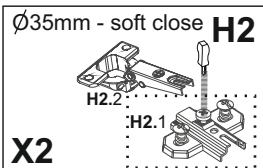

JIMENA OD

| lp | | |
|----|---|----------|
| 1 | 1 | 475x440 |
| 2 | 1 | 475x440 |
| 3 | 1 | 1466x439 |
| 4 | 2 | 459x424 |
| 5 | 2 | 459x424 |
| 6 | 1 | 1466x70 |
| 7 | 2 | 350x120 |
| 8 | 2 | 350x120 |
| 9 | 1 | 445x100 |
| 10 | 2 | 333x445 |
| 11 | 1 | 1502x460 |
| 12 | 1 | 473x440 |
| 13 | 1 | 494x437 |
| 14 | 1 | 494x437 |
| 15 | 2 | 494x150 |
| 16 | 2 | 494x248 |

| | | | | | | | | |
|---|--|--|--|---|----------------------------|----------------------------|----------------------------|--|
| Ø6,3x13[mm] S1 X16 | Ø4x30[mm] S2 X8 | Ø26mm - standard H1 X2 | Ø26mm - soft close H2 X2 | Ø5 L=34mm B1 X20 | S6 X8 | Z1 X2 | E2 X4 | Ø4x16[mm] S3 X12 |
| L=350[mm] RL1 X2 (Left) | L=350[mm] RR1 X2 (Right) | P1 X8 | Ø8x32[mm] D1 X40 | Ø15 h=12,5mm E1 X20 | K1 X1 | 60 min. | | |
| 5mm not included | | | | | | | | |

1

2

L=300[mm]

RL1

X2 (Left)

L=300[mm]

RR1

X2 (Right)

Ø8x32[mm]

D1

8X

Ø6,3x13[mm]

S1

X8

Ø15 h=12,5mm

E1