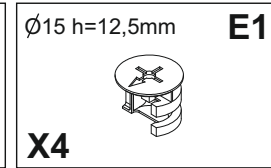

| | | | | | | | | |
|---|--|--|--|---|----------------------------|----------------------------|----------------------------|--|
| Ø6,3x13[mm] S1 X16 | Ø4x30[mm] S2 X8 | Ø26mm - standard H1 X2 | Ø26mm - soft close H2 X2 | Ø5 L=34mm B1 X20 | S6 X8 | Z1 X2 | E2 X4 | Ø4x16[mm] S3 X12 |
| L=350[mm] RL1 X2 (Left) | L=350[mm] RR1 X2 (Right) | P1 X8 | Ø8x32[mm] D1 X40 | Ø15 h=12,5mm E1 X20 | K1 X1 | 60 min. | | |
| 5mm not included | | | | | | | | |

Ø8x32[mm]

D1

8X

Ø6,3x13[mm]

S1

X8

Ø15 h=12,5mm

E1

X8

P1

X4

3

x2

4

x2

5

x2

6

x2

7

8

9

x2

10