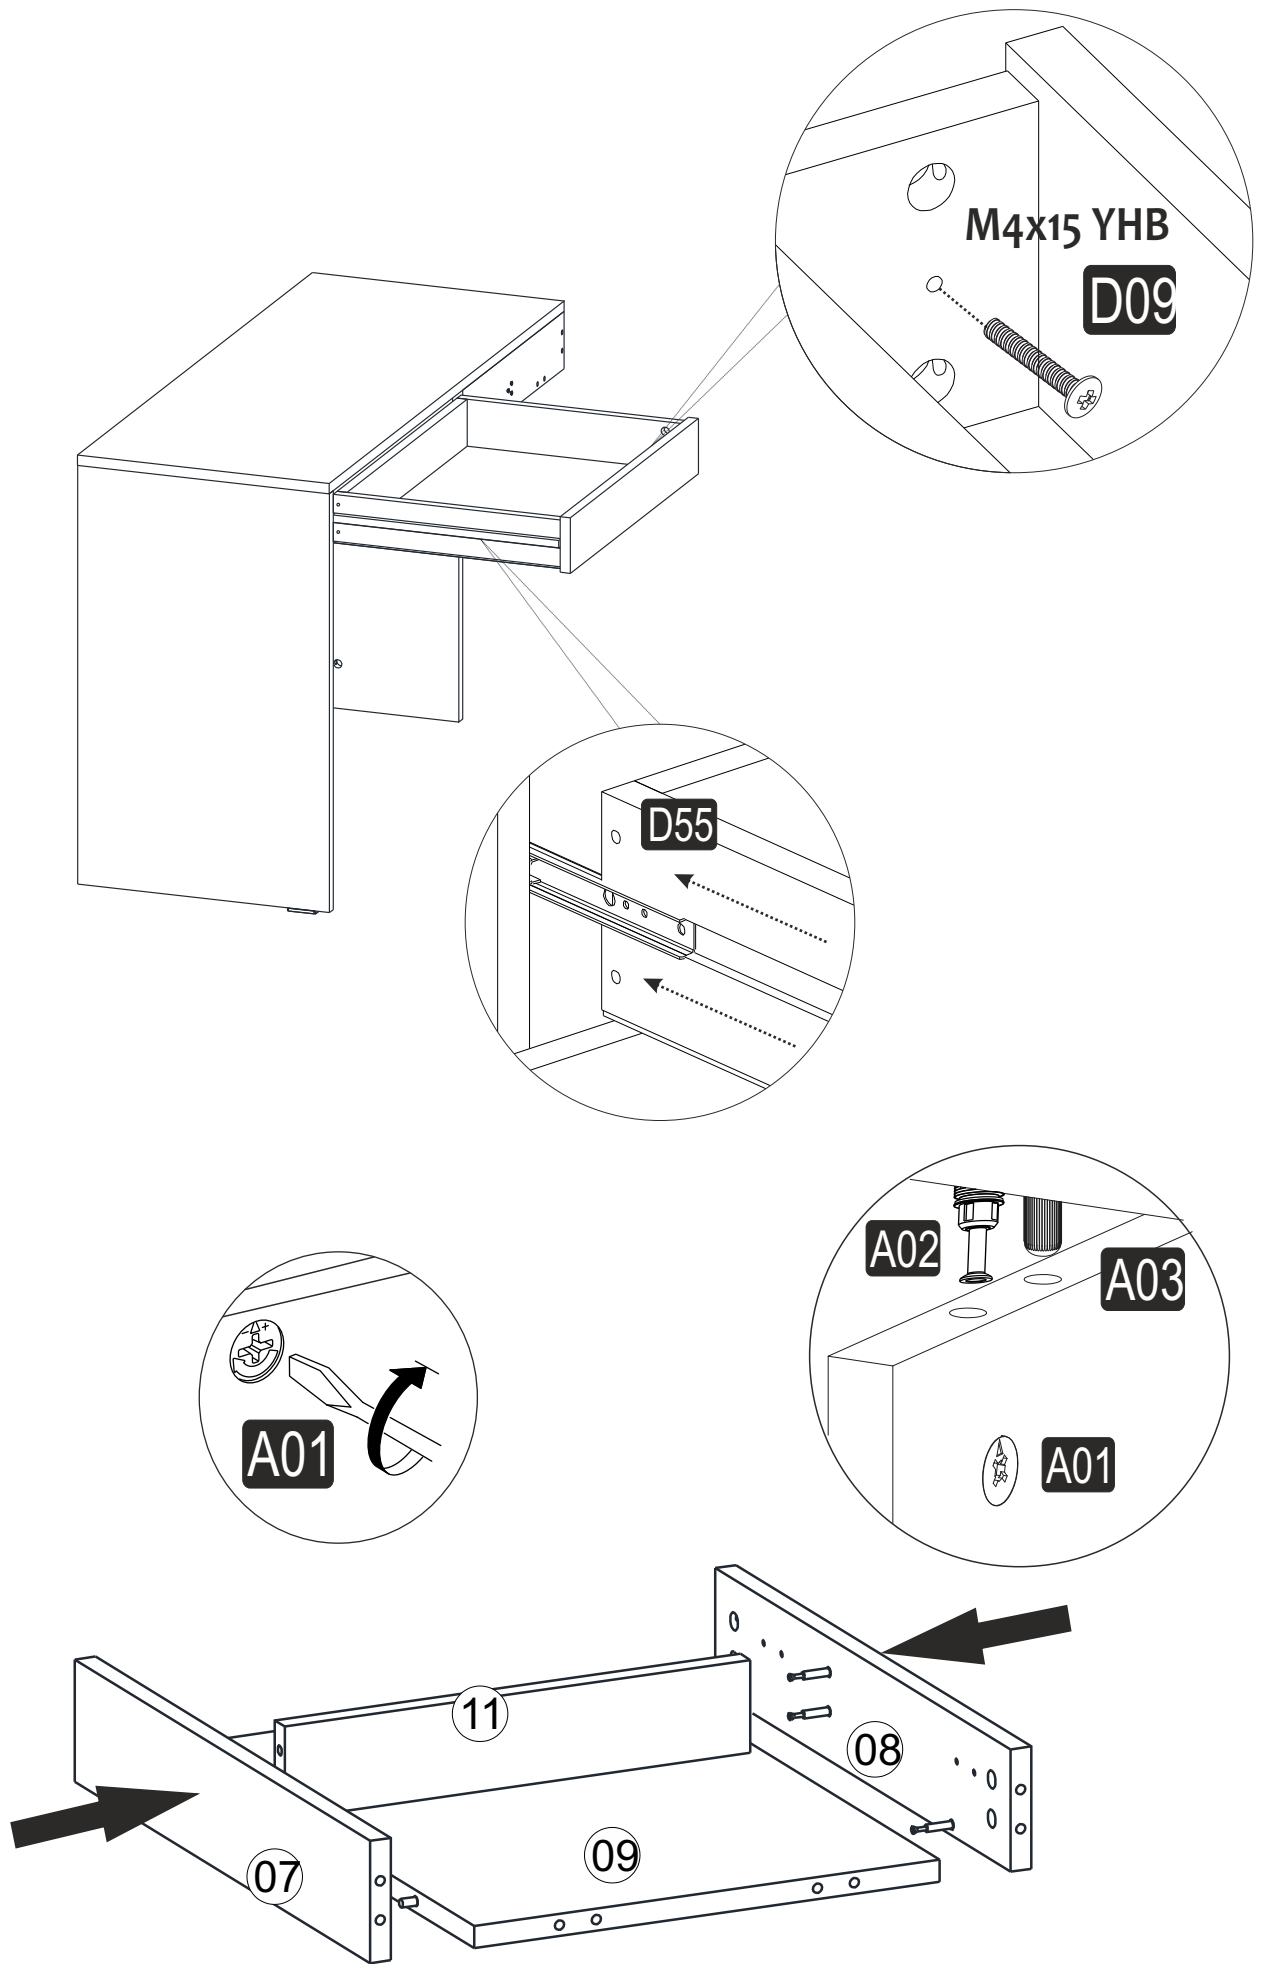

Do not directly contact your furniture with excessive heat, cold and humidity because the product can be affected.

ATTENTION

Minifix is the main connection material used in products.
Before starting assembly, please check the drawings below...

Minifix Gövde

Minifix Mil

Kavela

The necessary tools (not included)

ACCESSORY LIST

A01  49x	A02  45x	A03  16x	A04  A49x	D09 M4x15  2x
A13  2x	A06  2x	H34 FP  2x	A10 3,5x18 YHB  32x	A27  8x
D55 406 mm  1x	A09 4x50 YHB  4x	A16  A4x	A12 DM  2x	A28  20x

GENERAL VIEW

ASSEMBLY MANUAL

Have you seen our other products ?