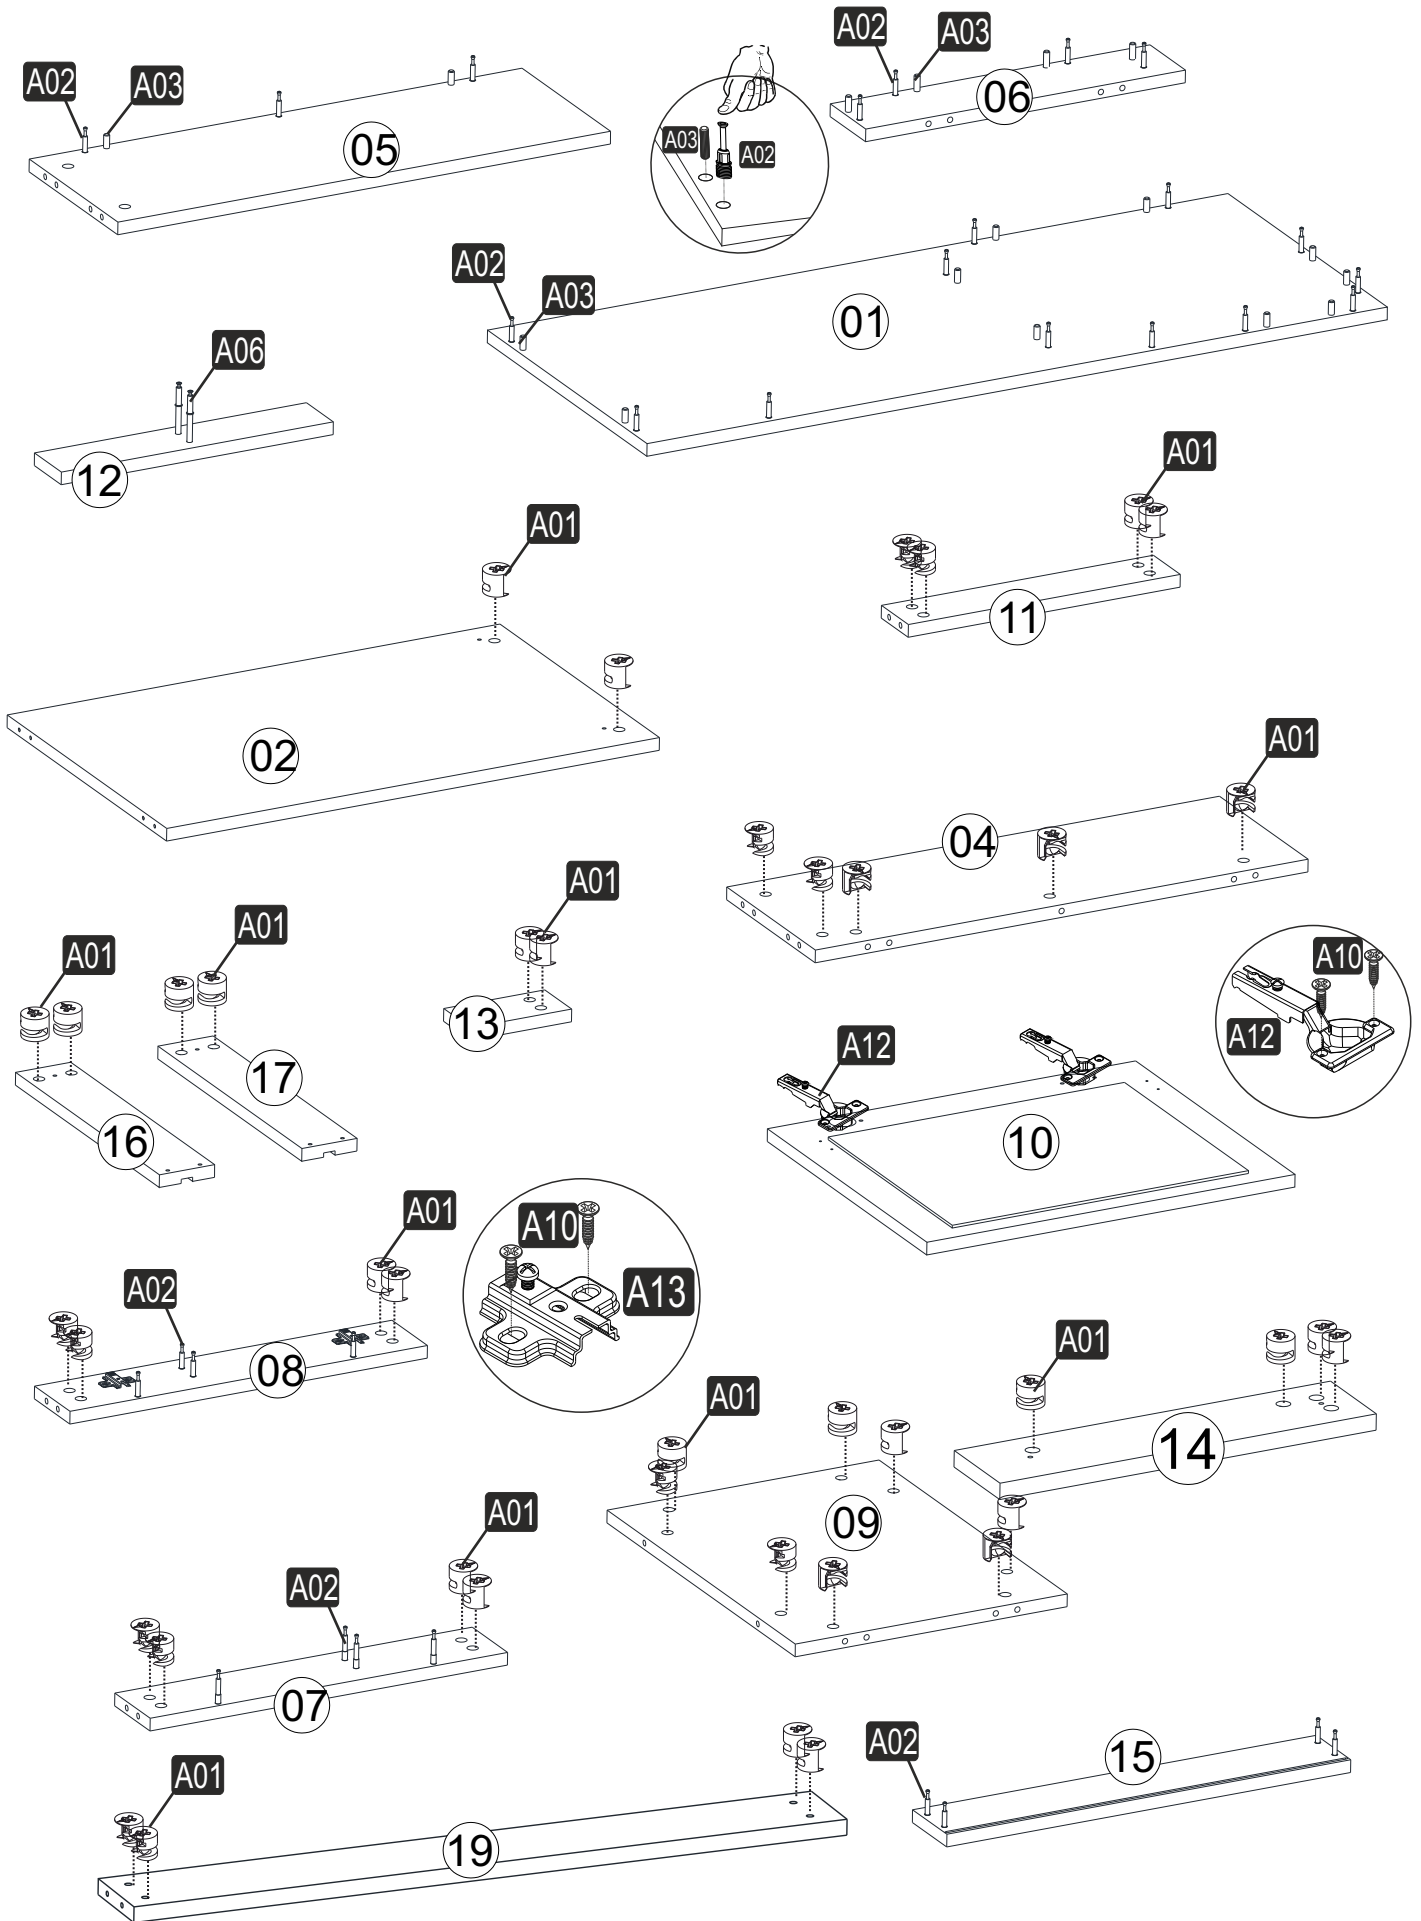

Minifix Gövde

Minifix Mil

Kavela

The necessary tools (not included)

ACCESSORY LIST

A01  49x	A02  45x	A03  16x	A04  A49x	D09 M4x15  2x
A13  2x	A06  2x	H34 FP  2x	A10 3,5x18 YHB  32x	A27  8x
D55 406 mm  1x	A09 4x50 YHB  4x	A16  A4x	A12 DM  2x	A28  20x

GENERAL VIEW

ASSEMBLY MANUAL

Have you seen our other products ?