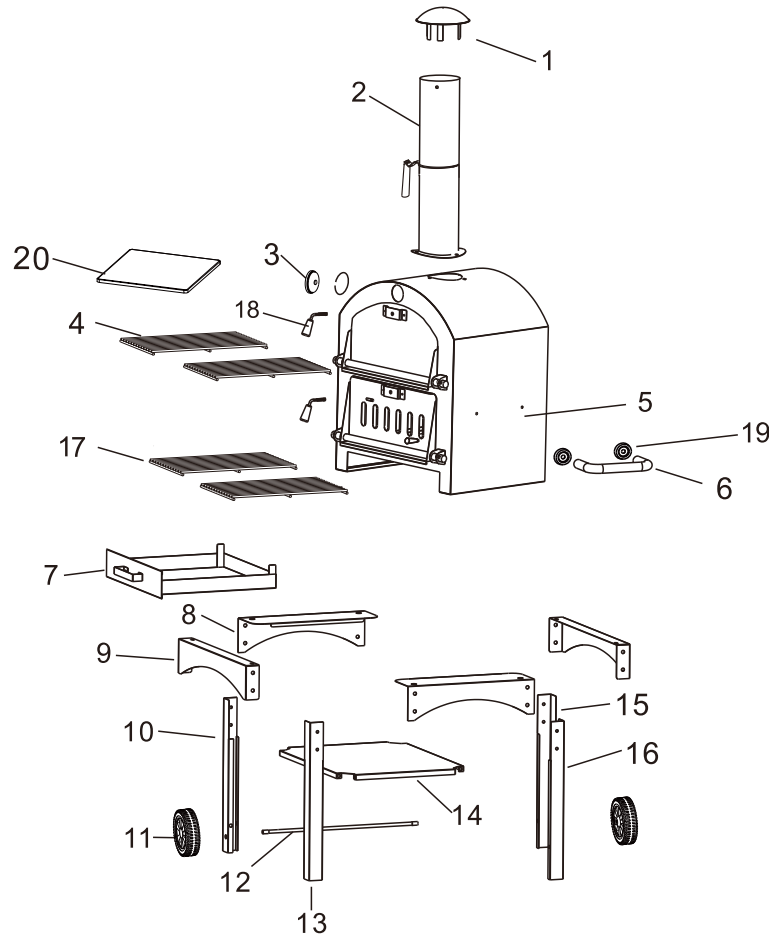

# ASSEMBLY INSTRUCTION

# DESCRIPTION Pizza Oven & BBQ

1		Chimney cover	1
2		Chimney	1
3		Thermometer	1
4		Cooking grid	2
5		Fire bowl	1
6		Handle	1
7		Ash drawer	1
8		Support	2
9		Support	2
10		Leg	1
11		Wheel	2
12		Axle	1
13		Leg	1
14		Bottom plate	1
15		Leg	1
16		Leg	1
17		Charcoal grill	2
18		Door handle	2
19		Handle fixing bracket	2
20		Pizza stone	1

## STEP 1

Assemble the Legs to the Support ;  
Then assemble the Wheel and  
Bottom plate; by using Screw A,  
Washer F, and Nuts B