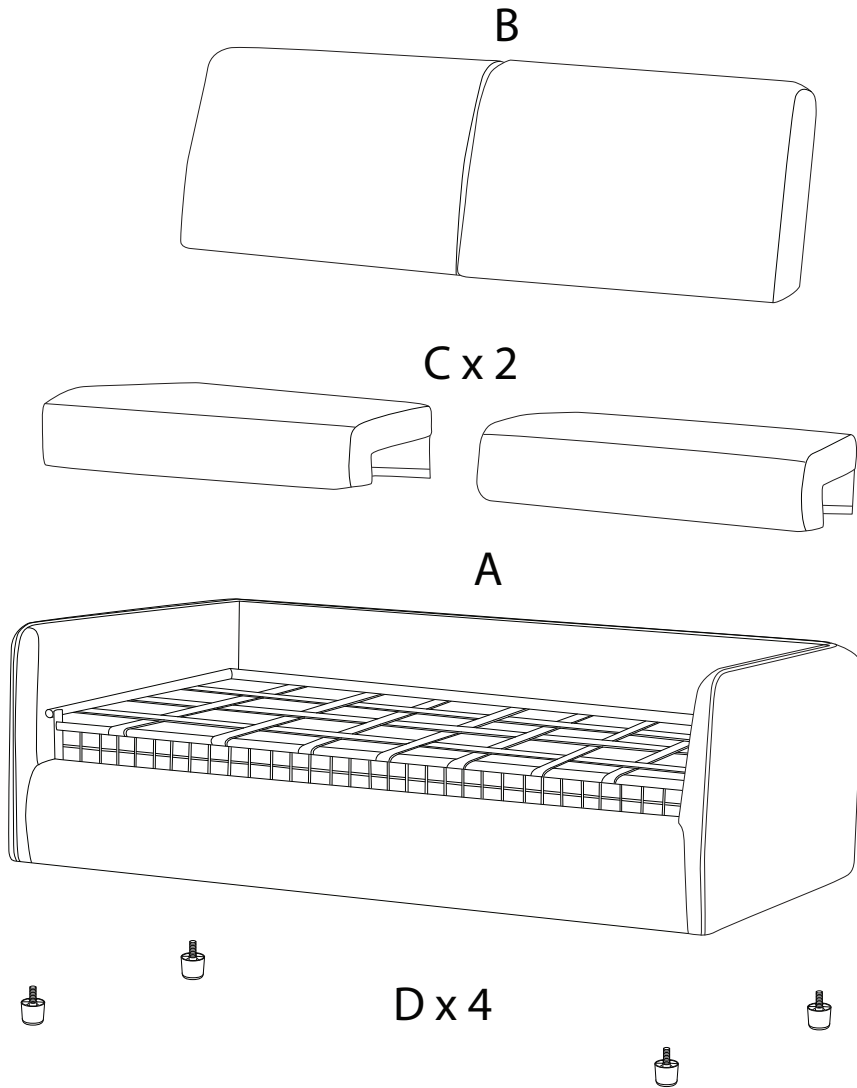

ISHOJ

An L-shaped metal bracket is shown inside a circle. To its right is a power drill with a diagonal line through it, indicating it should not be used.	A warning triangle containing an exclamation mark.	A simple clock face with tick marks around the perimeter.
<p>20'</p>		
A rectangular block is shown on a textured base inside a circle. To its right is the same block with a screw being inserted into its bottom, with a diagonal line through it, indicating this is not allowed.	A warning triangle containing an exclamation mark.	A simple stick figure representing a person.
<p>2</p>		

1

2

3

!