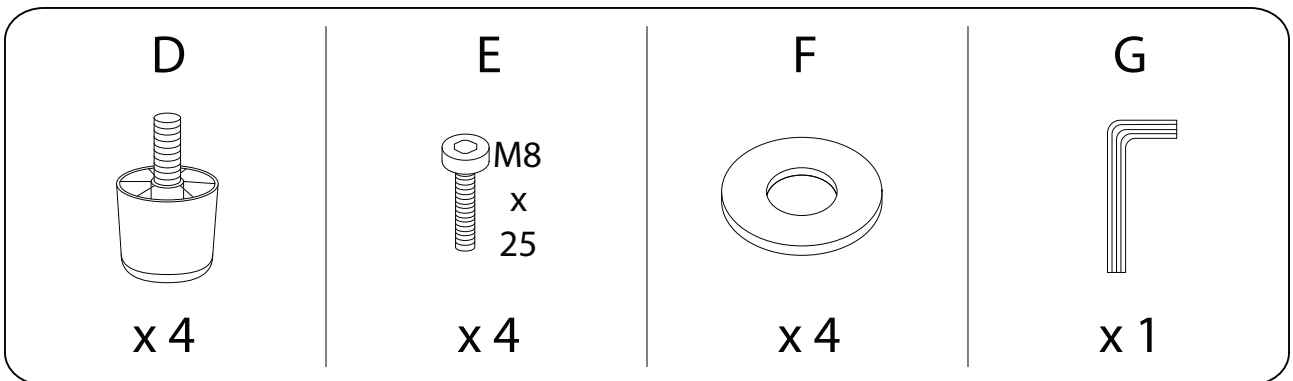

ISHOJ

An L-shaped metal bracket is shown inside a circle. To its right is a power drill with a diagonal line through it, indicating it should not be used.	A warning triangle containing an exclamation mark.	A simple clock face with tick marks around the perimeter.
<p>20'</p>		
A rectangular block is shown on a textured base inside a circle. To its right is the same block with a screw being inserted into its bottom, with a diagonal line through it, indicating this is not allowed.	A warning triangle containing an exclamation mark.	A simple stick figure representing a person.
<p>2</p>		