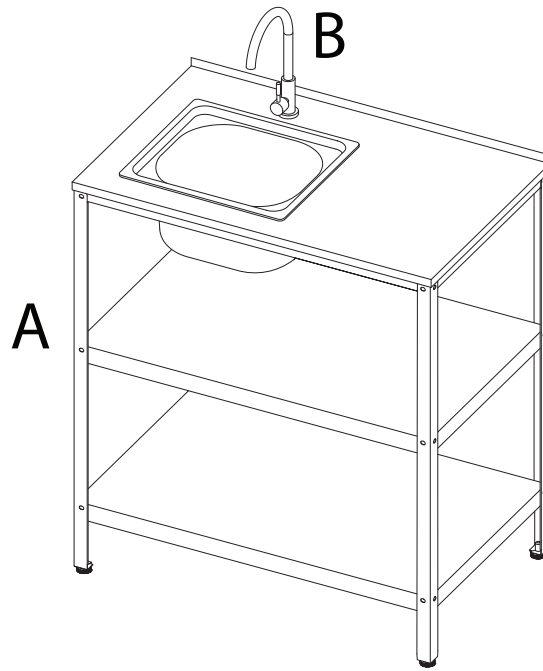

VILAMA

This section contains safety and assembly instructions. It is divided into two rows, each with a warning triangle icon.

- Top Row:** A warning triangle icon is positioned above a box containing a screwdriver and an Allen key. To the right of this box is a crossed-out power drill icon. To the right of the power drill icon is a clock icon with the text '30'' below it.
- Bottom Row:** A warning triangle icon is positioned above a box containing a rectangular block being placed on a surface. To the right of this box is a crossed-out icon of a block being lifted. To the right of this icon is a person icon with the number '2' below it.