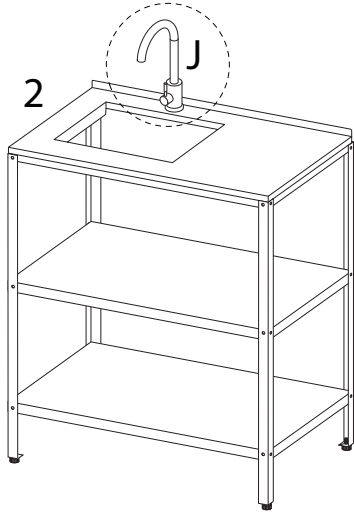

VILAMA

This section contains safety and assembly instructions. It is divided into two rows, each with a warning triangle icon.

- Top Row:** A warning triangle icon is positioned above a box containing a screwdriver and an Allen key. To the right of this box is a crossed-out power drill icon. To the right of the power drill icon is a clock icon with the text '30'' below it.
- Bottom Row:** A warning triangle icon is positioned above a box containing a rectangular block being placed on a surface. To the right of this box is a crossed-out icon of a block being lifted. To the right of this icon is a person icon with the number '2' below it.

L

x 1

M

x 1

6

N

x 1

O