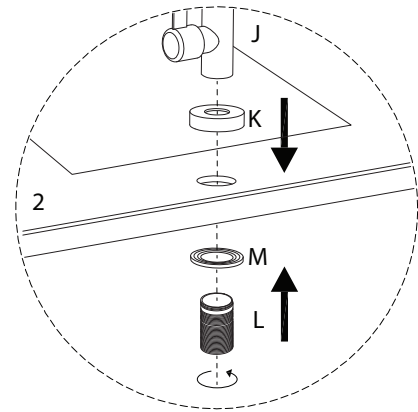

VILAMA

This section contains safety and assembly instructions. It is divided into two rows, each with a warning triangle icon.

- Top Row:** A warning triangle icon is positioned above a box containing a screwdriver and an Allen key. To the right of this box is a crossed-out power drill icon. To the right of the power drill icon is a clock icon with the text '30'' below it.
- Bottom Row:** A warning triangle icon is positioned above a box containing a rectangular block being placed on a surface. To the right of this box is a crossed-out icon of a block being lifted. To the right of this icon is a person icon with the number '2' below it.

L

x 1

M

x 1

6

N

x 1

O