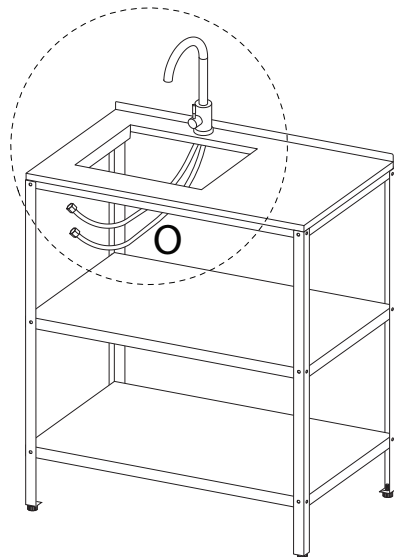

5

J

x 1

K

x 1

L

x 1

M

x 1

6

N

x 1

O

x 2