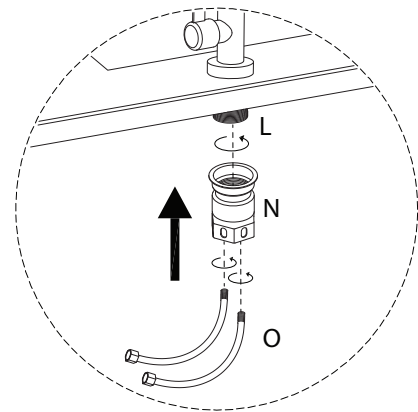

5

J

x 1

K

x 1

L

x 1

M

x 1

6

N

x 1

O

x 2