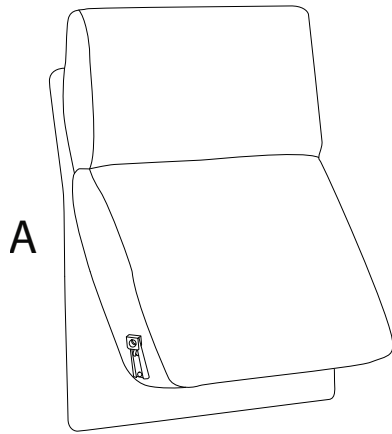

# SELVIK

A circular icon containing an L-shaped metal bracket. To its right is a power drill with a diagonal line through it, indicating that power tools should not be used on this material.		A circular icon with a clock face and a curved arrow, indicating a 5-minute time limit.
A circular icon containing a wooden block on a surface. To its right is a power drill with a diagonal line through it, indicating that power tools should not be used on this material.		A simple stick figure icon representing a single person.