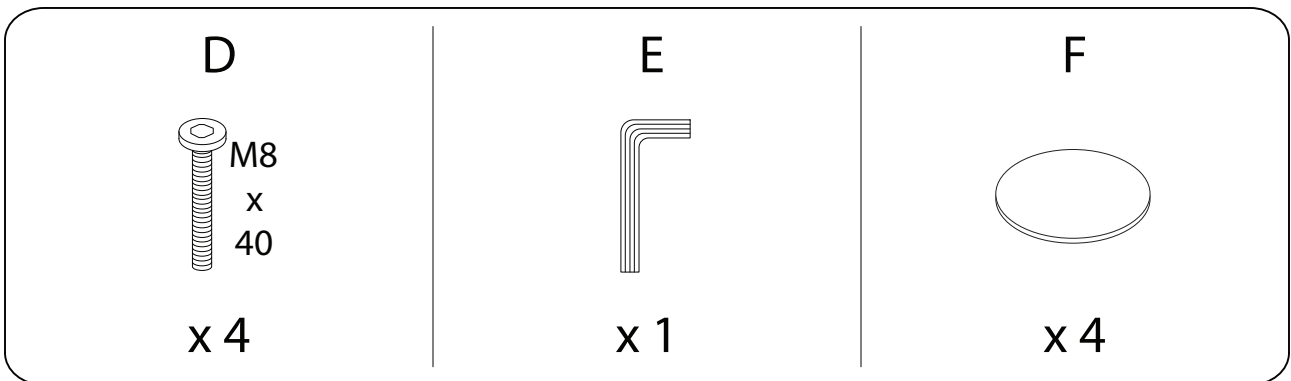

# SELVIK

A circular icon containing an L-shaped metal bracket. To its right is a power drill with a diagonal line through it, indicating that power tools should not be used on this material.		A circular icon with a clock face and a curved arrow, indicating a 5-minute time limit.
A circular icon containing a wooden block on a surface. To its right is a power drill with a diagonal line through it, indicating that power tools should not be used on this material.		A simple stick figure icon representing a single person.