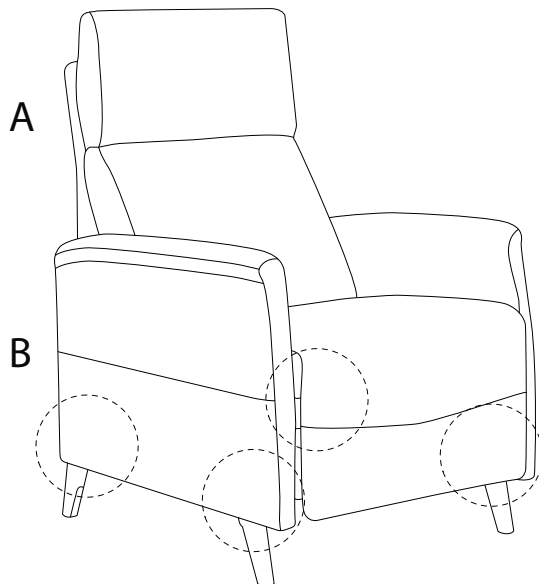

# SELVIK

A circular icon containing an L-shaped metal bracket. To its right is a power drill with a diagonal line through it, indicating that power tools should not be used on this material.		A circular icon with a clock face and a curved arrow, indicating a 5-minute time limit.
A circular icon containing a wooden block on a surface. To its right is a power drill with a diagonal line through it, indicating that power tools should not be used on this material.		A simple stick figure icon representing a single person.

1

2

3

!