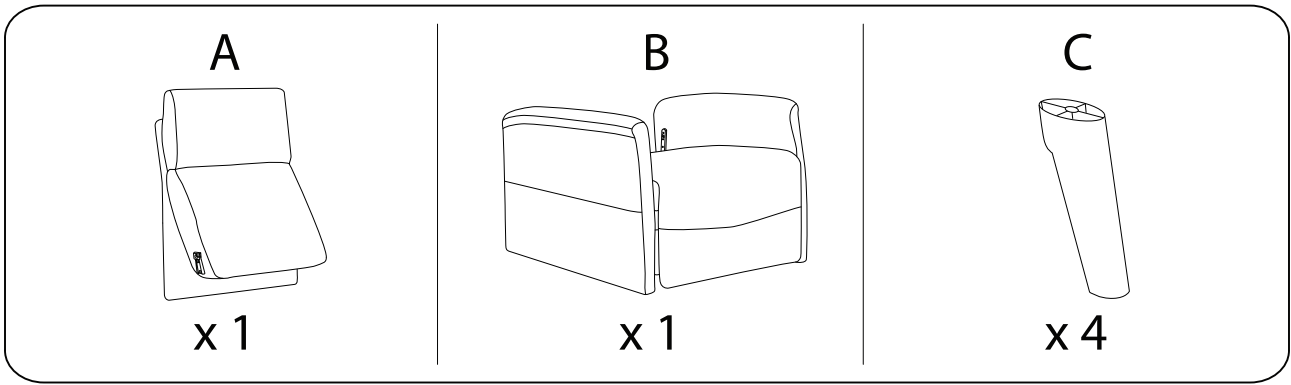

# SELVIK

A circular icon containing an L-shaped metal bracket. To its right is a power drill with a diagonal line through it, indicating that power tools should not be used on this material.		A circular icon with a clock face and a curved arrow, indicating a 5-minute time limit.
A circular icon containing a wooden block on a surface. To its right is a power drill with a diagonal line through it, indicating that power tools should not be used on this material.		A simple stick figure icon representing a single person.