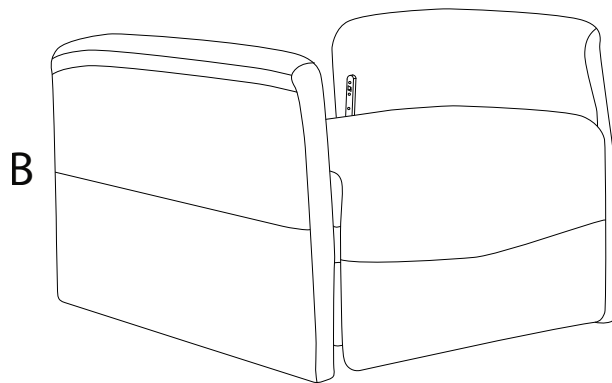

# SELVIK

A circular icon containing an L-shaped metal bracket. To its right is a power drill with a diagonal line through it, indicating that power tools should not be used on this material.		A circular icon with a clock face and a curved arrow, indicating a 5-minute time limit.
A circular icon containing a wooden block on a surface. To its right is a power drill with a diagonal line through it, indicating that power tools should not be used on this material.		A simple stick figure icon representing a single person.