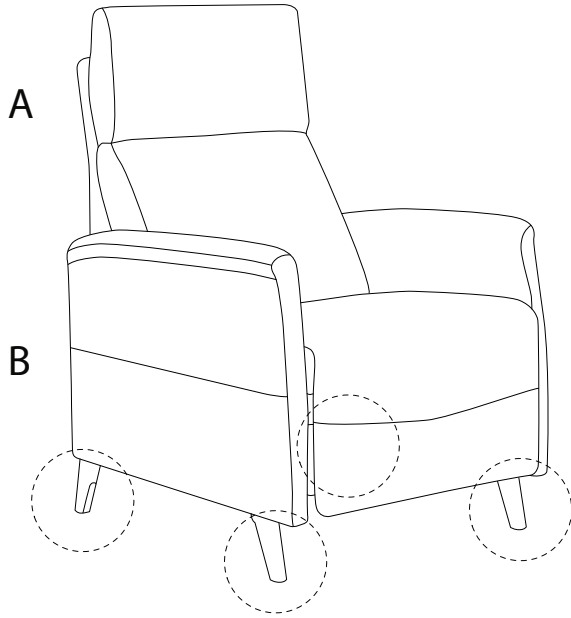

# SELVIK

A circular icon containing an L-shaped metal bracket. To its right is a power drill with a diagonal line through it, indicating that power tools should not be used on this material.		A circular icon with a clock face and a curved arrow, indicating a 5-minute time limit.
A circular icon containing a wooden block on a surface. To its right is a power drill with a diagonal line through it, indicating that power tools should not be used on this material.		A simple stick figure icon representing a single person.

1

2

3

!