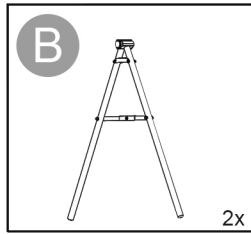

Aufbauanleitung Assembly Instructions

Bicycle Saddle Stand
Model Number:
OYE-BS-3

Mendler Vertriebs-GmbH
Industriestr. 60
73642 Welzheim

fragen@heute-wohnen.de

www.heute-wohnen.de

- Max load on the standard bar is 200 kgs. Loads greater than 200 kgs may cause the stand to collapse and may damage bikes.

- When pushing down the linkage to finish assembling the stand, be careful not to pinch your finger or palm between the plates. You should place your hand on the cover section **ONLY**.

Accessories

Steps: