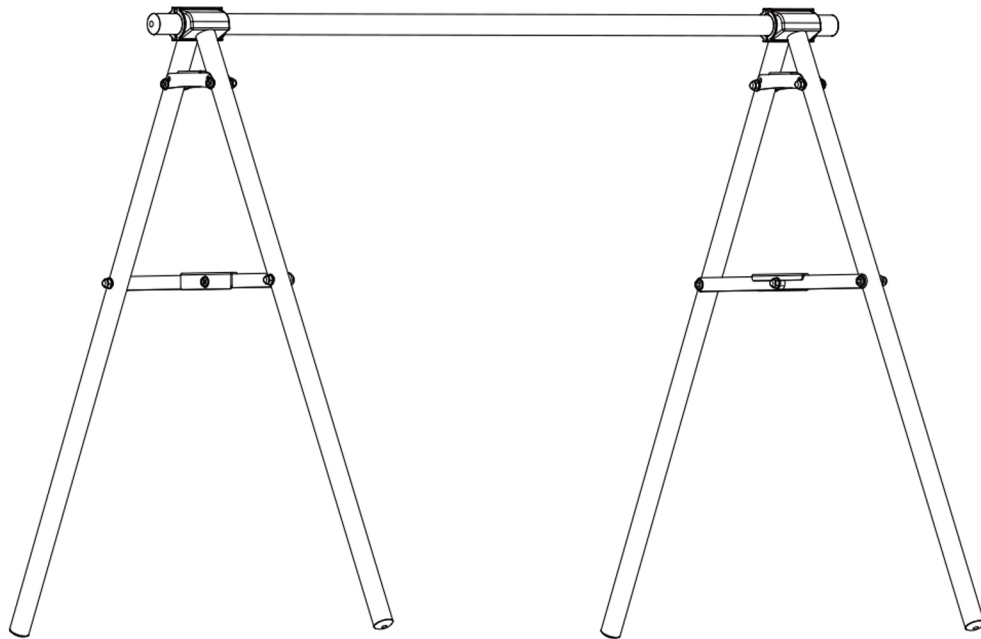

Aufbauanleitung Assembly Instructions

Bicycle Saddle Stand
Model Number:
OYE-BS-3

Mendler Vertriebs-GmbH
Industriestr. 60
73642 Welzheim

fragen@heute-wohnen.de

www.heute-wohnen.de

- Max load on the standard bar is 200 kgs. Loads greater than 200 kgs may cause the stand to collapse and may damage bikes.

- When pushing down the linkage to finish assembling the stand, be careful not to pinch your finger or palm between the plates. You should place your hand on the cover section **ONLY**.

Accessories

Steps: