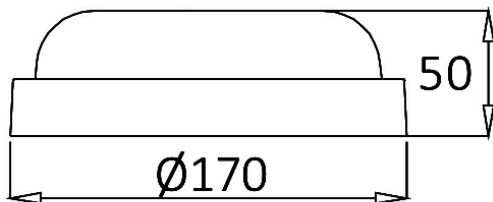

Luminare is intended to use in outdoor applications

BRAYTRON SRL

Bulavardul iuliu maniu, Nr.616, Sector 6, 061129, Bucuresti-ROMANIA

info@braytron.com

www.braytron.com

Page 1-2