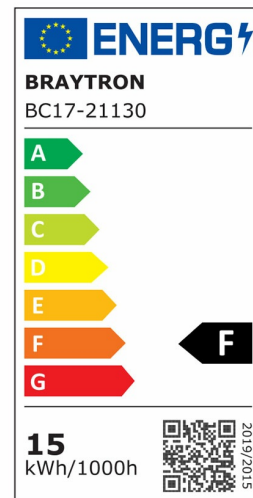

Braytron

PRODUCT DATASHEET

MODEL NO BC17-21130

DESCRIPTION BRY-BULKHEAD-B-RND-15W-WHT-IP54-SNS-6500K-LED BULK

IP54

SENSOR

Luminare is intended to use in outdoor applications

BRAYTRON SRL

Bulavardul iuliu maniu, Nr.616, Sector 6, 061129, Bucuresti-ROMANIA

info@braytron.com

www.braytron.com

Page 1-2

General Characteristics

Model No	:	BC17-21130
Main Family	:	Outdoor Lighting
Sub Family	:	LED Bulkhead
Type	:	Bulkhead
Body Color	:	White
Lamp Shape	:	Non-Directional
Dimmable	:	Not-Dimmable
Light Source	:	LED
Warranty	:	2 years
Class	:	Class II
IP	:	IP54
IK	:	IK03

Electrical Characteristics

Lifetime	:	20000 h
Voltage	:	220-240V
Power Factor	:	>0,5
Material	:	PP
Working Temperature	:	-20 C+40 C
Frequency	:	50-60 Hz

Sensor Informations

Sensor Type	:	Infrared
Detection Distance	:	Max. 6m (<24C)
Detection Speed	:	0,8-1,5m/s
Detection Angle	:	100° Degrees
Installation Height	:	0,8m-2m
Time Delay	:	60sec
Lux	:	20 lux (<24°C)

Product Characteristics

Wattage	:	15 w
Color Temperature	:	6500K
Quse Lumen	:	1460 lm
Color Rendering Index (CRI)	:	>80
Energy Efficiency Level	:	F
Beam Angle	:	120° Degrees
Color Category	:	Cool White