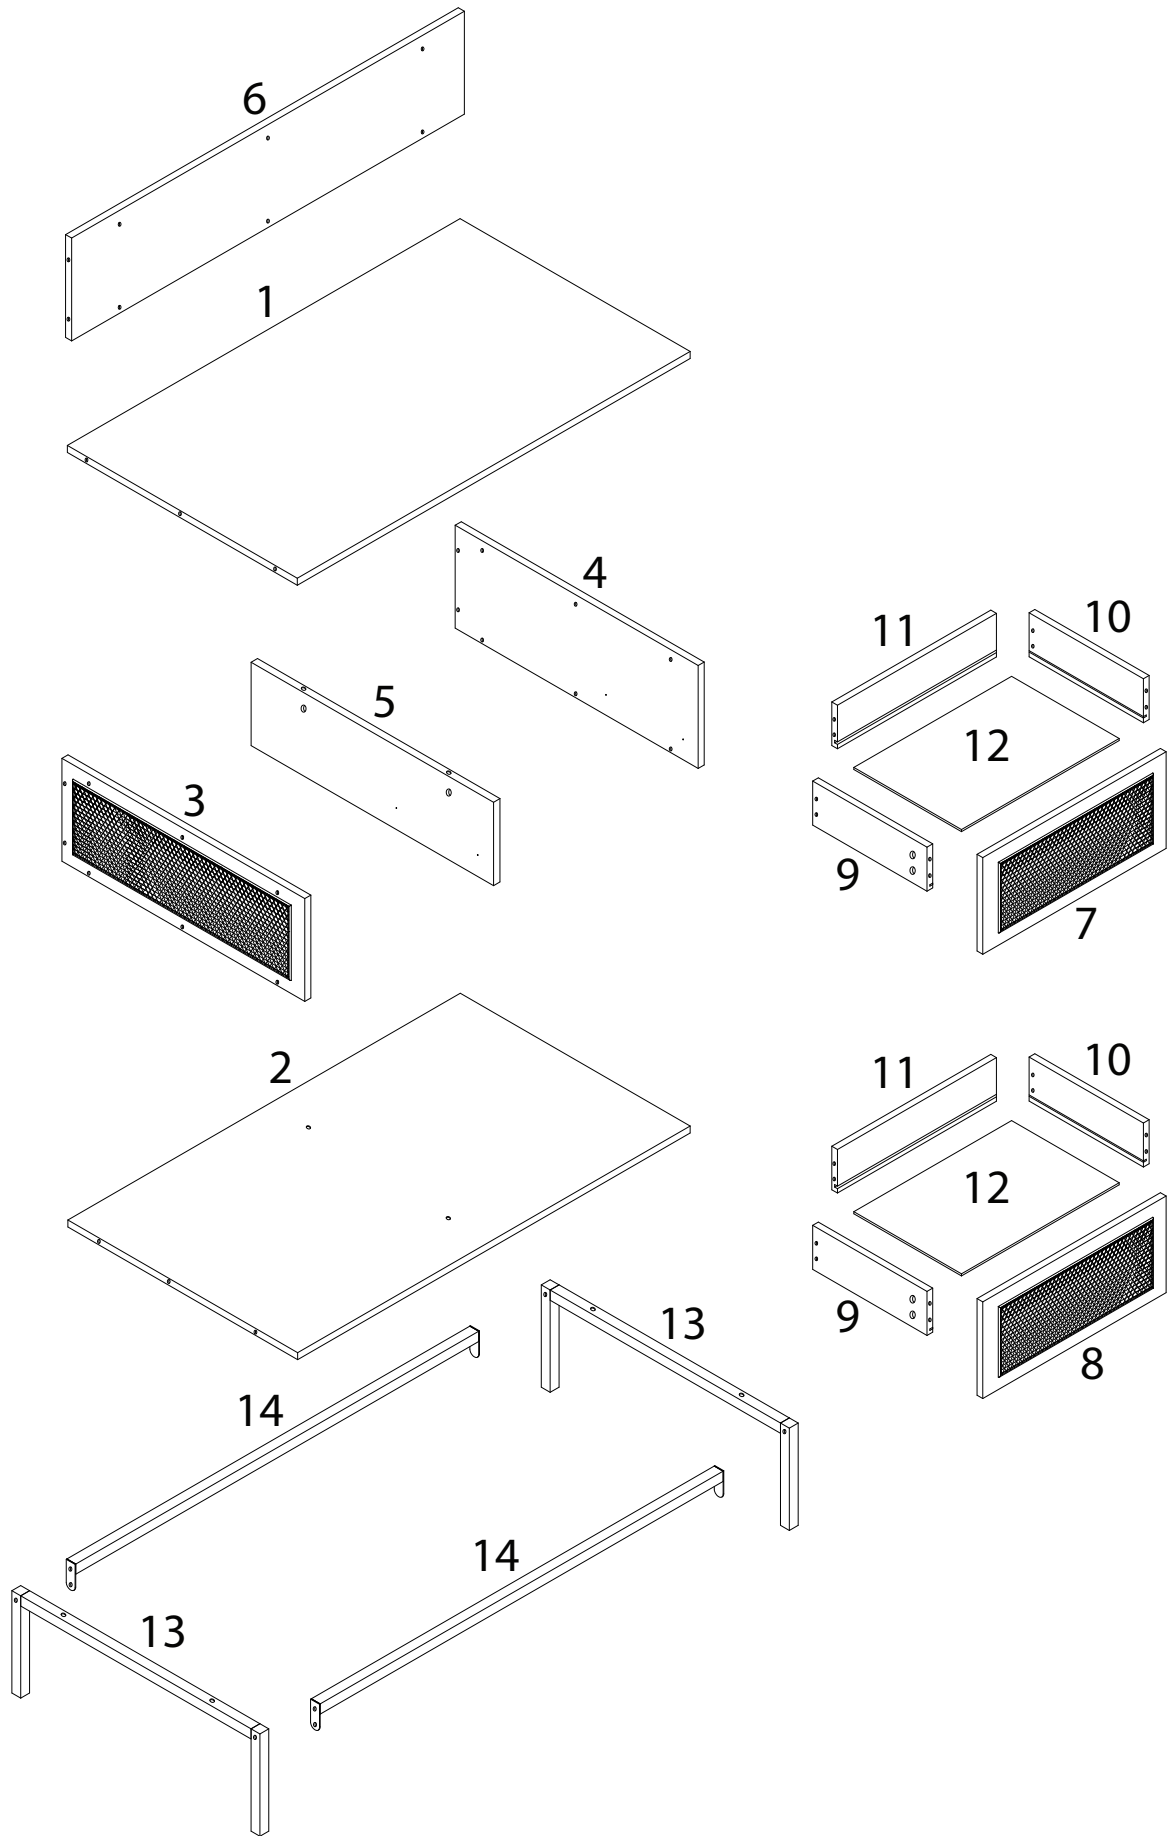

CULLEN

Assembly instructions for the table, including tool requirements, safety warnings, and time/effort estimates.

Tools: A circular icon contains a screwdriver and an L-shaped hex key. A power drill is shown with a diagonal line through it, indicating it is not required.

Warnings: Two triangular warning symbols with exclamation marks are present. The first is connected to the tool icon, and the second is connected to the surface preparation icon.

Time: A clock icon is shown with the number **60'** below it, indicating an estimated 60-minute assembly time.

Effort: A human figure icon is shown with the number **2** below it, indicating that two people are required for assembly.

A1

x 10

A2

x 10

B

M6
x
25

x 12

11 x 2

12 x 2

13 x 2

14