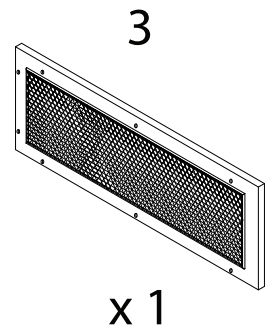

CULLEN

Assembly instructions for the table, including tool requirements, safety warnings, and time/effort estimates.

Tools: A circular icon contains a screwdriver and an L-shaped hex key. A power drill is shown with a diagonal line through it, indicating it is not required.

Warnings: Two triangular warning symbols with exclamation marks are present. The first is connected to the tool icon, and the second is connected to the surface preparation icon.

Time: A clock icon is shown with the number **60'** below it, indicating an estimated 60-minute assembly time.

Effort: A human figure icon is shown with the number **2** below it, indicating that two people are required for assembly.

A1

x 10

A2

x 10

B

M6
x
25

x 12