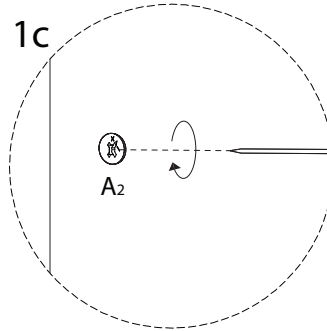

5

A2

x 2

6

6

x 1

D

M7
x
38
x 6

E

x 1