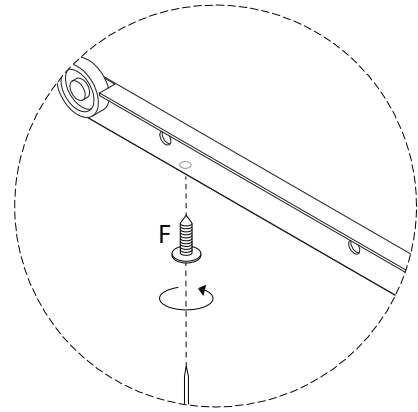

CULLEN

Assembly instructions for the table, including tool requirements, safety warnings, and time/effort estimates.

Tools: A circular icon contains a screwdriver and an L-shaped hex key. A power drill is shown with a diagonal line through it, indicating it is not required.

Effort: A human figure icon is shown with the number **2** below it, indicating that two people are required for assembly.

A1

x 10

A2

x 10

B

M6
x
25

x 12

D

M7
x
38
x 6

E

x 1

7

8

9

10 x 2

11 x 2

12 x 2

13 x 2

14