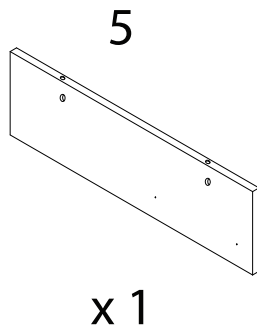

CULLEN

Assembly instructions for the table, including tool requirements, safety warnings, and time/effort estimates.

Tools: A circular icon contains a screwdriver and an L-shaped hex key. A power drill is shown with a diagonal line through it, indicating it is not required.

Warnings: Two triangular warning symbols with exclamation marks are present. The first is connected to the tool icon, and the second is connected to the surface preparation icon.

Time: A clock icon is shown with the number **60'** below it, indicating an estimated 60-minute assembly time.

Effort: A human figure icon is shown with the number **2** below it, indicating that two people are required for assembly.

A1

x 10

A2

x 10

B

M6
x
25

x 12