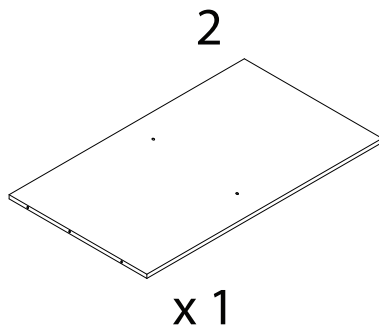

CULLEN

Assembly instructions for the table, including tool requirements, safety warnings, and time/effort estimates.

Tools: A circular icon contains a screwdriver and an L-shaped hex key. A power drill is shown with a diagonal line through it, indicating it is not required.

Warnings: Two triangular warning symbols with exclamation marks are present. The first is connected to the tool icon, and the second is connected to the surface preparation icon.

Time: A clock icon is shown with the number **60'** below it, indicating an estimated 60-minute assembly time.

Effort: A human figure icon is shown with the number **2** below it, indicating that two people are required for assembly.

A1

x 10

A2

x 10

B

M6
x
25

x 12

11 x 2

12 x 2

13 x 2

14