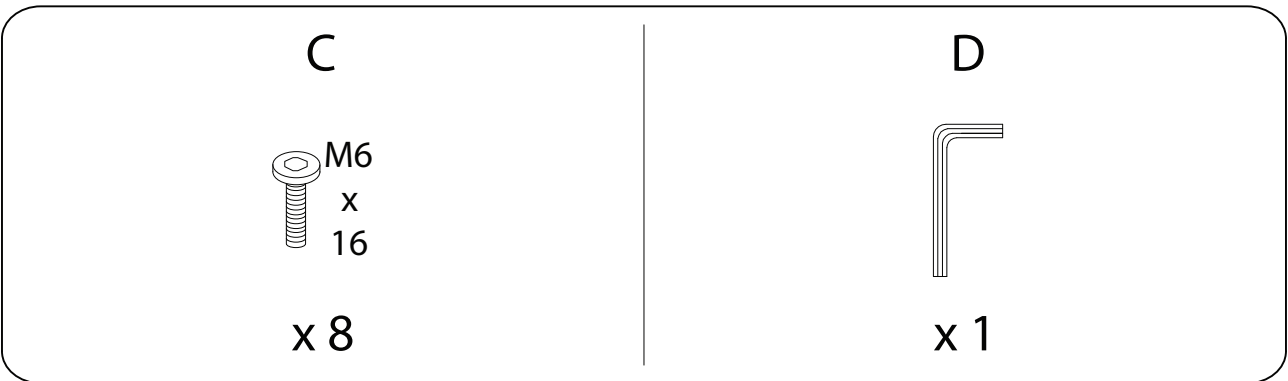

# OSLO

Diagram illustrating assembly instructions and safety warnings:

- Warning 1:** A warning triangle with an exclamation mark is positioned above a box containing an L-shaped bracket and a power drill with a slash through it, indicating that a power drill should not be used for this step.
- Warning 2:** A second warning triangle with an exclamation mark is positioned above a box containing a rectangular block on a textured surface and a similar block with a slash through it, indicating that the block should not be placed on a textured surface.
- Time:** A clock icon with a circular arrow indicates a duration of **10'**.
- Personnel:** An icon of a person indicates that **1** person is required for this step.