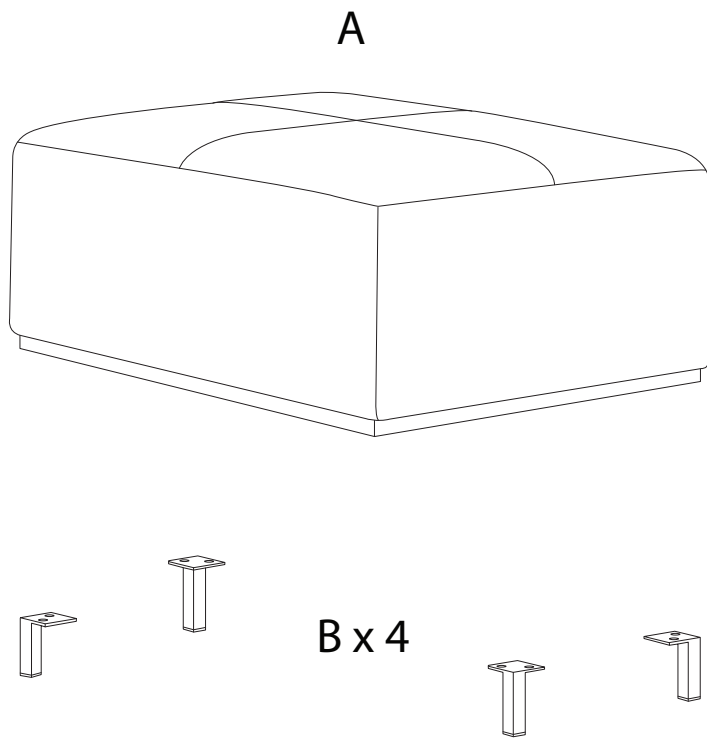

# OSLO

Diagram illustrating assembly instructions and safety warnings:

- Warning 1:** A warning triangle with an exclamation mark is positioned above a box containing an L-shaped bracket and a power drill with a slash through it, indicating that a power drill should not be used for this step.
- Warning 2:** A second warning triangle with an exclamation mark is positioned above a box containing a rectangular block on a textured surface and a similar block with a slash through it, indicating that the block should not be placed on a textured surface.
- Time:** A clock icon with a circular arrow indicates a duration of **10'**.
- Personnel:** An icon of a person indicates that **1** person is required for this step.