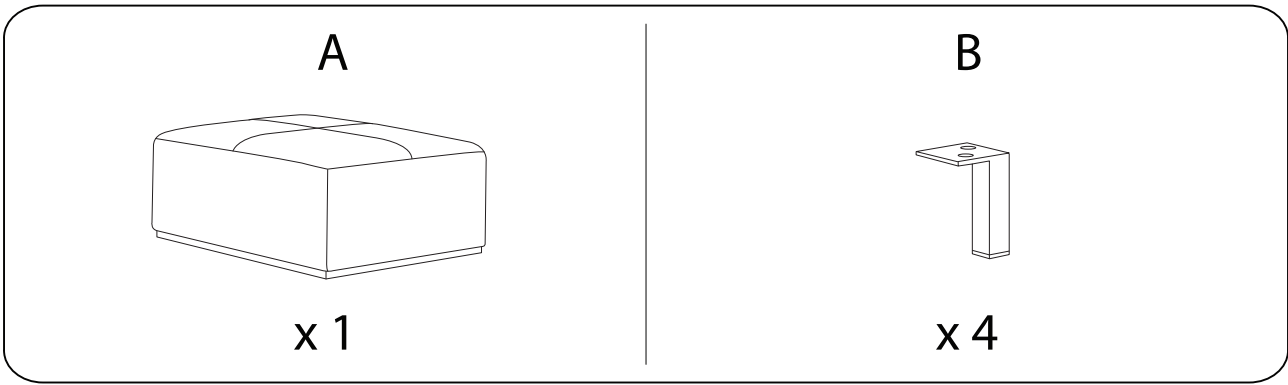

# OSLO

Diagram illustrating assembly instructions and safety warnings:

- Warning 1:** A warning triangle with an exclamation mark is positioned above a box containing an L-shaped bracket and a power drill with a slash through it, indicating that a power drill should not be used for this step.
- Warning 2:** A second warning triangle with an exclamation mark is positioned above a box containing a rectangular block on a textured surface and a similar block with a slash through it, indicating that the block should not be placed on a textured surface.
- Time:** A clock icon with a circular arrow indicates a duration of **10'**.
- Personnel:** An icon of a person indicates that **1** person is required for this step.