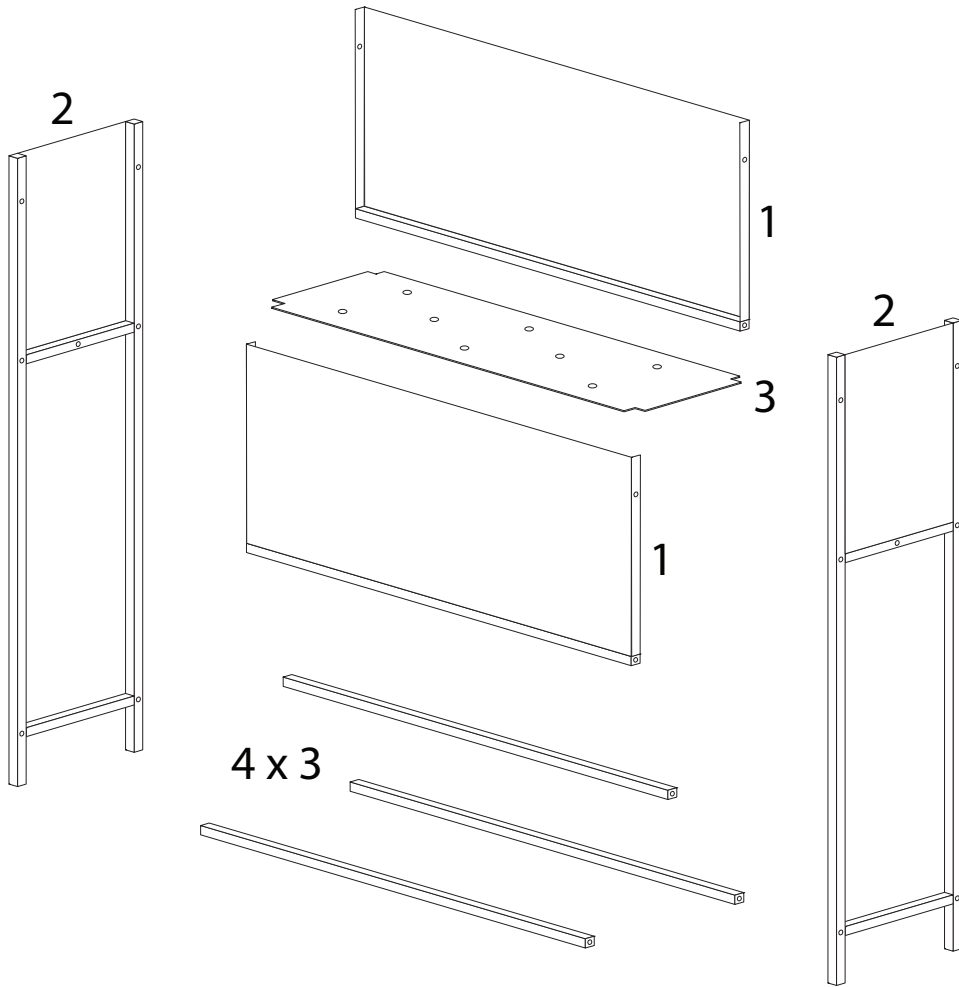

TAPIEN

Assembly instructions for the shelving unit, including tool requirements, time, and personnel.

Tools: A circle containing a screwdriver and a wrench, and a crossed-out power drill.

Time: A clock icon with the text "20'".

Personnel: A person icon with the text "2".

Warnings: Two warning triangles (exclamation marks in triangles) are present. The top one is connected to the tool icons, and the bottom one is connected to the person icon.