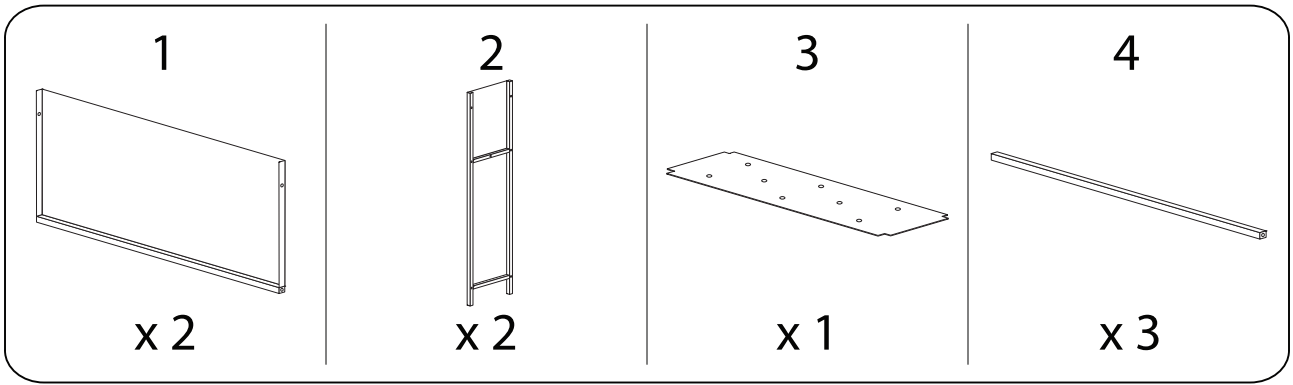

TAPIEN

Assembly instructions for the shelving unit, including tool requirements, time, and personnel.

Tools: A circle containing a screwdriver and a wrench, and a crossed-out power drill.

Time: A clock icon with the text "20'".

Personnel: A person icon with the text "2".

Warnings: Two warning triangles (exclamation marks in triangles) are present. The top one is connected to the tool icons, and the bottom one is connected to the person icon.