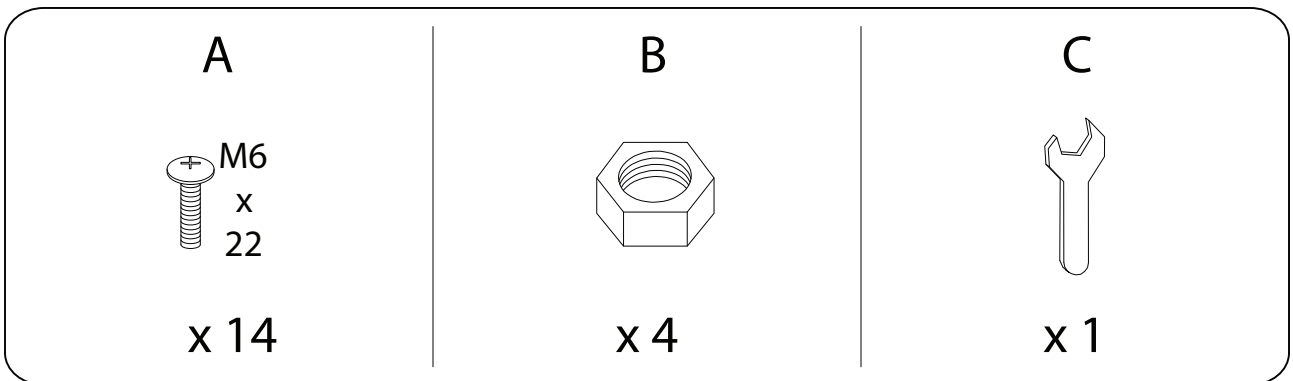

TAPIEN

Assembly instructions for the shelving unit, including tool requirements, time, and personnel.

Tools: A circle containing a screwdriver and a wrench, and a crossed-out power drill.

Time: A clock icon with the text "20'".

Personnel: A person icon with the text "2".

Warnings: Two warning triangles (exclamation marks in triangles) are present. The top one is connected to the tool icons, and the bottom one is connected to the person icon.