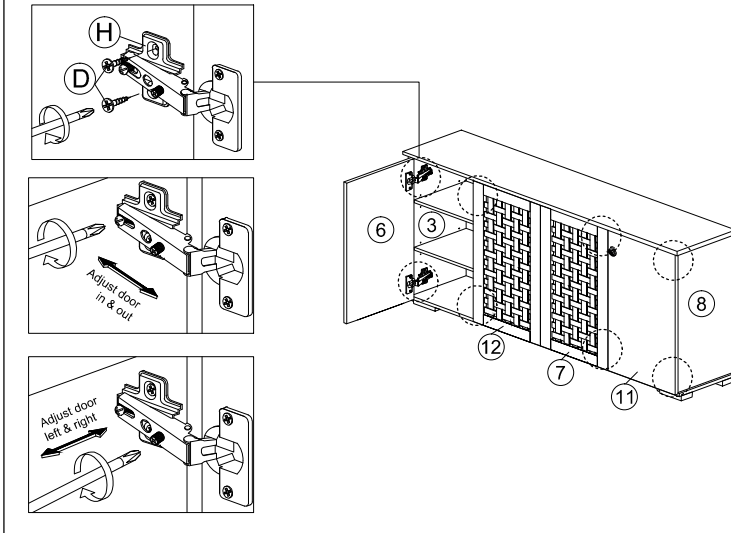

ASSEMBLY INSTRUCTION

MODEL : 243566-LC

DESCRIPTION : 4 DOORS LIVING CABINET

HARDWARE

A A1 MINIFIX (HOUSING) 8 SETS	A2 MINIFIX (EURO 24)	A3 MINIFIX CAP	A5 ALLEN KEY 1	B WOOD DOWEL 8 X 25 16	C CB SCREW M4X45MM 8	D CB SCREW M3.5X16MM 32	E CB SCREW M4X38MM 12	F SHELF SUPPORT 24	G NAIL 5/8 70	H HINGES 5/8 8	I 2 PIN STOPPER 1	J J1 MT 511 RING HANDLE 2	J2 HANDLE SCREW -M4 x 19 2	L 50100 PVC Square Leg 6

PART LIST

STEP 1

STEP 2

STEP 3

STEP 4

STEP 5

STEP 6

STEP 7

STEP 8

COMPLETED