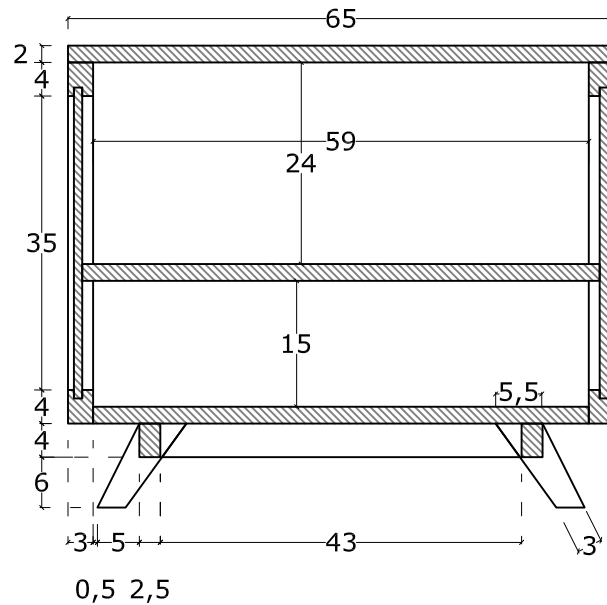

PERSPEKTIF

Front View / Tampak Depan

Front Section / Potongan Depan

Side View / Tampak Samping

Side Section / Potongan Samping

	-	DIMENSIONAL	Page :	Scale:	FORM ACC BUYER	NO FORM :	FM - R&D - 001
	Code : TSF - 3011	W : 65 cm	1 off 1	1 : 9	Revisi :	0	
	Name : Chicago Vanity Bathroom	D : 40 cm H : 55 cm	Glass :	Drawn By :	Tgl.Efektif :	04-6-2023	