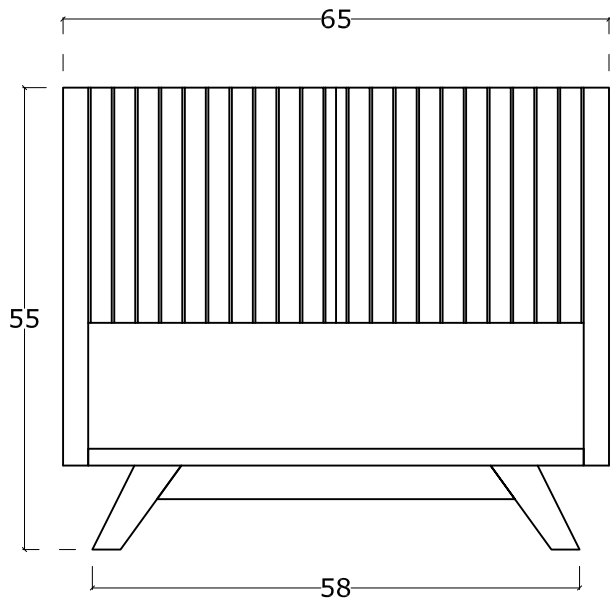

PERSPEKTIF

Front View / Tampak Depan

Front Section / Potongan Depan

Side View / Tampak Samping

Side Section / Potongan Samping

	-	DIMENSIONAL	Page :	Scale:	FORM ACC BUYER	NO FORM :	FM - R&D - 001
	Code : TSF - 3011	W : 65 cm	1 off 1	1 : 9	Revisi :	0	
	Name : Chicago Vanity Bathroom	D : 40 cm H : 55 cm	Glass :	Drawn By :	Tgl.Efektif :	04-6-2023	