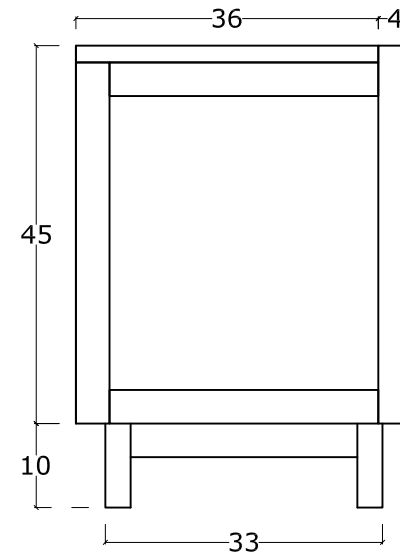

PERSPEKTIF

Front View / Tampak Depan

Front Section / Potongan Depan

Side View / Tampak Samping

Side Section / Potongan Samping

	-	DIMENSIONAL	Page :	Scale:	FORM ACC BUYER	NO FORM :	FM - R&D - 001
	Code : TSF - 3011	W : 65 cm	1 off 1	1 : 9	Revisi :	0	
	Name : Chicago Vanity Bathroom	D : 40 cm H : 55 cm	Glass :	Drawn By :	Tgl.Efektif :	04-6-2023	