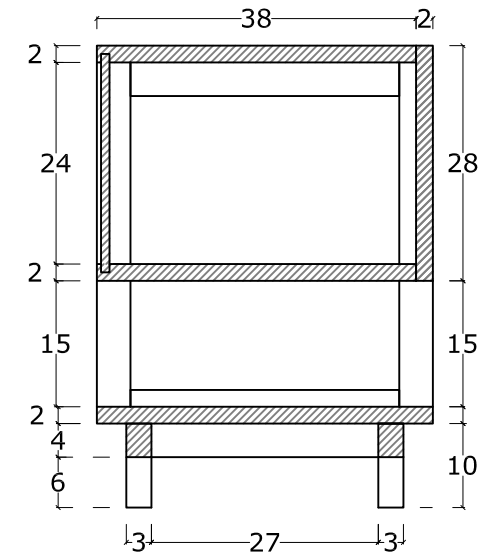

PERSPEKTIF

Front View / Tampak Depan

Front Section / Potongan Depan

Side View / Tampak Samping

Side Section / Potongan Samping

	-	DIMENSIONAL	Page :	Scale:	FORM ACC BUYER	NO FORM :	FM - R&D - 001
	Code : TSF - 3011	W : 65 cm	1 off 1	1 : 9	Revisi :	0	
	Name : Chicago Vanity Bathroom	D : 40 cm H : 55 cm	Glass :	Drawn By :	Tgl.Efektif :	04-6-2023	