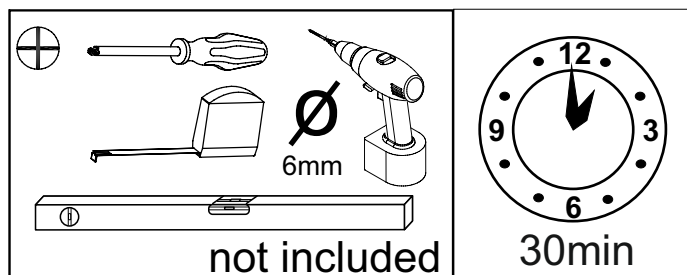

Akcesoria - Accessories - die Accessoires

A  x1	B  x14	C  x12	D  x12	X  x2
kl  x1	L  x2	W1 4x30  x5	Z  x2	

x6

Included plugs **X** are dedicated **ONLY**
for solid concrete wall in place of the furniture hangers.