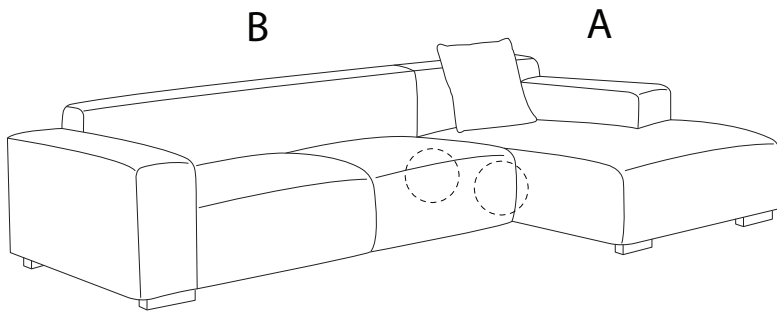

LUNGO

Diagram illustrating assembly instructions and safety warnings:

- Warning 1:** A triangle with an exclamation mark points to a box containing an Allen key and a crossed-out power drill, indicating that a power drill should not be used.
- Warning 2:** A triangle with an exclamation mark points to a box containing a cushion and a crossed-out screw being inserted into the back of the cushion, indicating that screws should not be inserted into the back of the cushions.
- Time:** A clock icon with a circular arrow indicates a 15-minute assembly time.
- Personnel:** An icon of a person indicates that 2 people are required for assembly.

C x 4

!

1

2

3