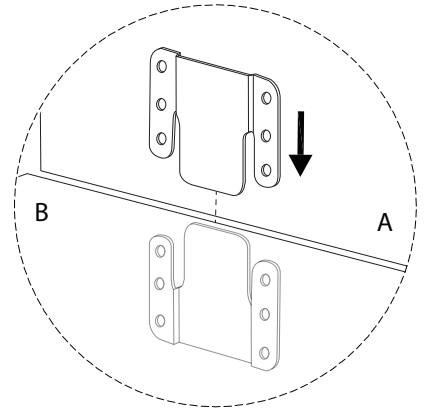

LUNGO

Diagram illustrating assembly instructions and safety warnings:

- Warning 1:** A triangle with an exclamation mark points to a box containing an Allen key and a crossed-out power drill, indicating that a power drill should not be used.
- Warning 2:** A triangle with an exclamation mark points to a box containing a cushion and a crossed-out screw being inserted into the back of the cushion, indicating that screws should not be inserted into the back of the cushions.
- Time:** A clock icon with a circular arrow indicates a 15-minute assembly time.
- Personnel:** An icon of a person indicates that 2 people are required for assembly.

C x 4

!

1

2

3