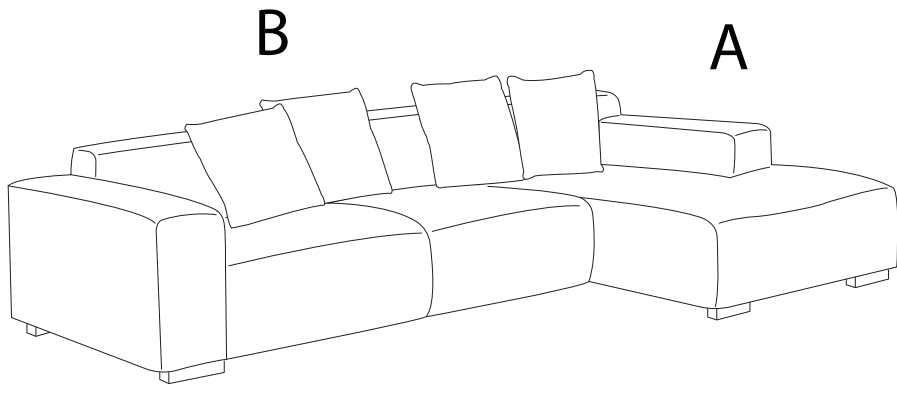

LUNGO

Diagram illustrating assembly instructions and safety warnings:

- Warning 1:** A triangle with an exclamation mark points to a box containing an Allen key and a crossed-out power drill, indicating that a power drill should not be used.
- Warning 2:** A triangle with an exclamation mark points to a box containing a cushion and a crossed-out screw being inserted into the back of the cushion, indicating that screws should not be inserted into the back of the cushions.
- Time:** A clock icon with a circular arrow indicates a 15-minute assembly time.
- Personnel:** An icon of a person indicates that 2 people are required for assembly.

A

D

!

1

2

B

A x 3

B