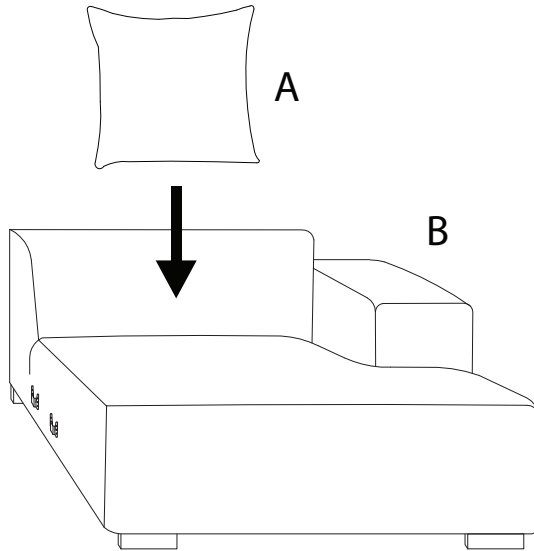

LUNGO

Diagram illustrating assembly instructions and safety warnings:

- Warning 1:** A triangle with an exclamation mark points to a box containing an Allen key and a crossed-out power drill, indicating that a power drill should not be used.
- Warning 2:** A triangle with an exclamation mark points to a box containing a cushion and a crossed-out screw being inserted into the back of the cushion, indicating that screws should not be inserted into the back of the cushions.
- Time:** A clock icon with a circular arrow indicates a 15-minute assembly time.
- Personnel:** An icon of a person indicates that 2 people are required for assembly.

A

D

!

1

2

B

A x 3

B

C x 4

!

1

2

3