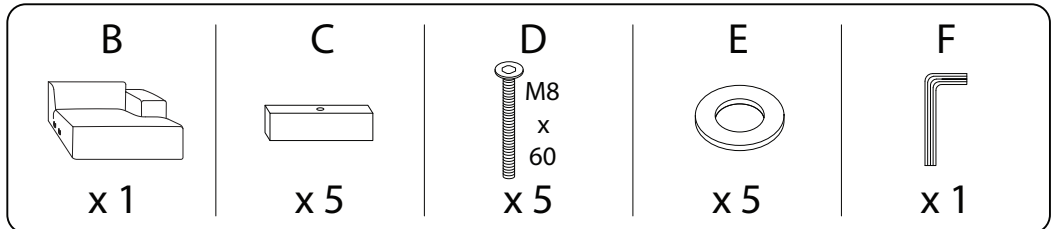

LUNGO

Diagram illustrating assembly instructions and safety warnings:

- Warning 1:** A triangle with an exclamation mark points to a box containing an Allen key and a crossed-out power drill, indicating that a power drill should not be used.
- Warning 2:** A triangle with an exclamation mark points to a box containing a cushion and a crossed-out screw being inserted into the back of the cushion, indicating that screws should not be inserted into the back of the cushions.
- Time:** A clock icon with a circular arrow indicates a 15-minute assembly time.
- Personnel:** An icon of a person indicates that 2 people are required for assembly.

A

D

!

1

2

B

A x 3

B