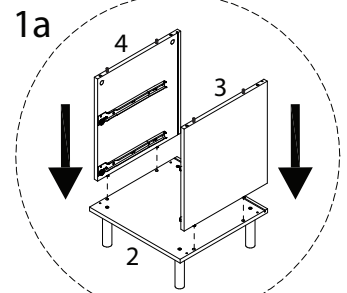

WALPOLE

A circular icon containing a corner bracket. To its right is a power drill with a diagonal line through it, indicating it should not be used.	A warning triangle with an exclamation mark inside.	A circular clock icon with a curved arrow around it, indicating a time limit.
<p>45'</p>		
A circular icon showing a rectangular block on a mat with a serrated edge. To its right is a rectangular block with a diagonal line through it, indicating it should not be used.	A warning triangle with an exclamation mark inside.	A simple line-art icon of a person.
<p>2</p>		

11

AT

x 8

12

E

x 4

13

14