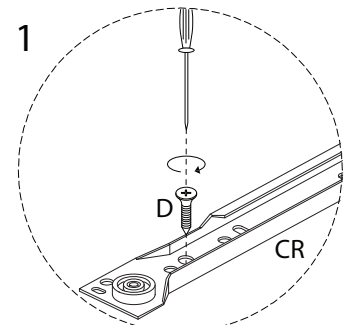

WALPOLE

A circular icon containing a corner bracket. To its right is a power drill with a diagonal line through it, indicating it should not be used.	A warning triangle with an exclamation mark inside.	A circular clock icon with a curved arrow around it, indicating a time limit.
<p>45'</p>		
A circular icon showing a rectangular block on a mat with a serrated edge. To its right is a rectangular block with a diagonal line through it, indicating it should not be used.	A warning triangle with an exclamation mark inside.	A simple line-art icon of a person.
<p>2</p>		

3 x 4

4 x 2

5 x 2

6 x 2

7 x 2

8

9

10