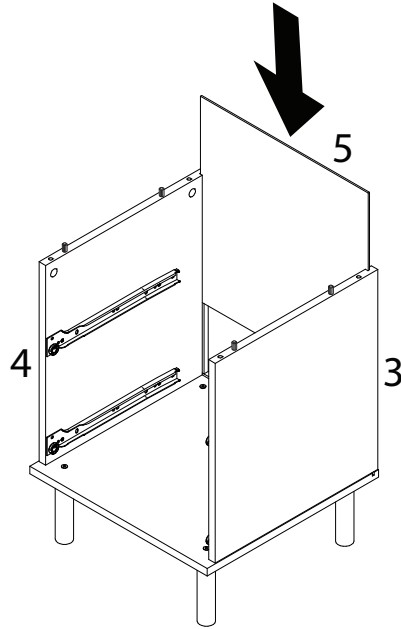

WALPOLE

A circular icon containing a corner bracket. To its right is a power drill with a diagonal line through it, indicating it should not be used.	A warning triangle with an exclamation mark inside.	A circular clock icon with a curved arrow around it, indicating a time limit.
<p>45'</p>		
A circular icon showing a rectangular block on a mat with a serrated edge. To its right is a rectangular block with a diagonal line through it, indicating it should not be used.	A warning triangle with an exclamation mark inside.	A simple line-art icon of a person.
<p>2</p>		

11

AT

x 8

12

E

x 4

13

14