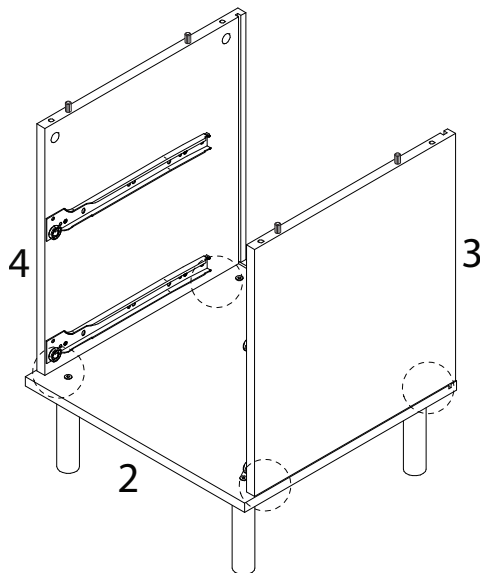

WALPOLE

A circular icon containing a corner bracket. To its right is a power drill with a diagonal line through it, indicating it should not be used.	A warning triangle with an exclamation mark inside.	A circular clock icon with a curved arrow around it, indicating a time limit.
<p>45'</p>		
A circular icon showing a rectangular block on a mat with a serrated edge. To its right is a rectangular block with a diagonal line through it, indicating it should not be used.	A warning triangle with an exclamation mark inside.	A simple line-art icon of a person.
<p>2</p>		

11

AT

x 8

12

E

x 4

13

14