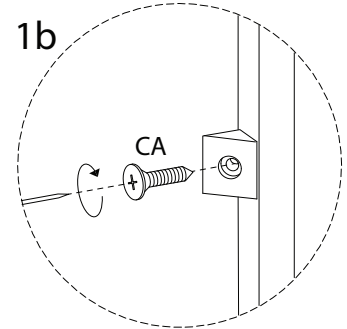

WALPOLE

A circular icon containing a corner bracket. To its right is a power drill with a diagonal line through it, indicating it should not be used.	A warning triangle with an exclamation mark inside.	A circular clock icon with a curved arrow around it, indicating a time limit.
<p>45'</p>		
A circular icon showing a rectangular block on a mat with a serrated edge. To its right is a rectangular block with a diagonal line through it, indicating it should not be used.	A warning triangle with an exclamation mark inside.	A simple line-art icon of a person.
<p>2</p>		

15

CA

x 4

U

x 4

16