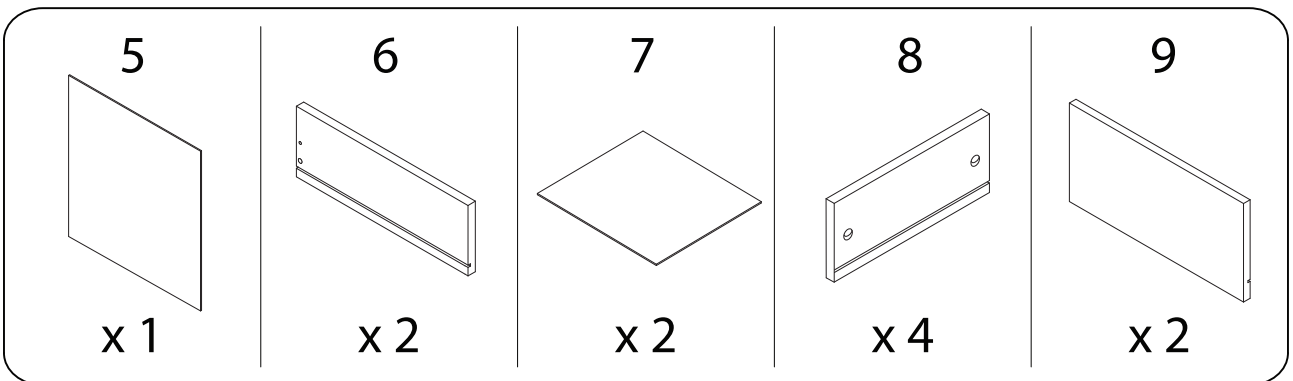

WALPOLE

A circular icon containing a corner bracket. To its right is a power drill with a diagonal line through it, indicating it should not be used.	A warning triangle with an exclamation mark inside.	A circular clock icon with a curved arrow around it, indicating a time limit.
<p>45'</p>		
A circular icon showing a rectangular block on a mat with a serrated edge. To its right is a rectangular block with a diagonal line through it, indicating it should not be used.	A warning triangle with an exclamation mark inside.	A simple line-art icon of a person.
<p>2</p>		