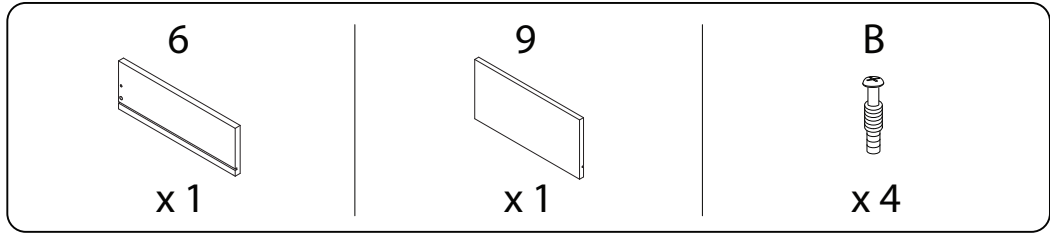

WALPOLE

A circular icon containing a corner bracket. To its right is a power drill with a diagonal line through it, indicating it should not be used.	A warning triangle with an exclamation mark inside.	A circular clock icon with a curved arrow around it, indicating a time limit.
<p>45'</p>		
A circular icon showing a rectangular block on a mat with a serrated edge. To its right is a rectangular block with a diagonal line through it, indicating it should not be used.	A warning triangle with an exclamation mark inside.	A simple line-art icon of a person.
<p>2</p>		

PE

x 4

PX

x 2

U

x 4

1 x 2

2 x 2