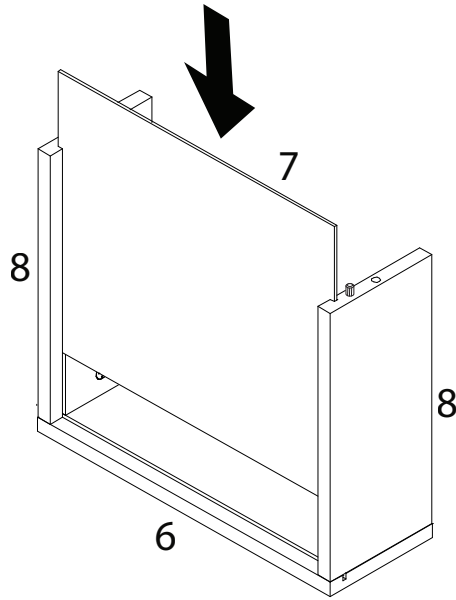

WALPOLE

A circular icon containing a corner bracket. To its right is a power drill with a diagonal line through it, indicating it should not be used.	A warning triangle with an exclamation mark inside.	A circular clock icon with a curved arrow around it, indicating a time limit.
<p>45'</p>		
A circular icon showing a rectangular block on a mat with a serrated edge. To its right is a rectangular block with a diagonal line through it, indicating it should not be used.	A warning triangle with an exclamation mark inside.	A simple line-art icon of a person.
<p>2</p>		

PE

x 4

PX

x 2

U

x 4

1 x 2

2 x 2

3 x 4

4 x 2

5 x 2

6 x 2

7 x 2

8

9

10