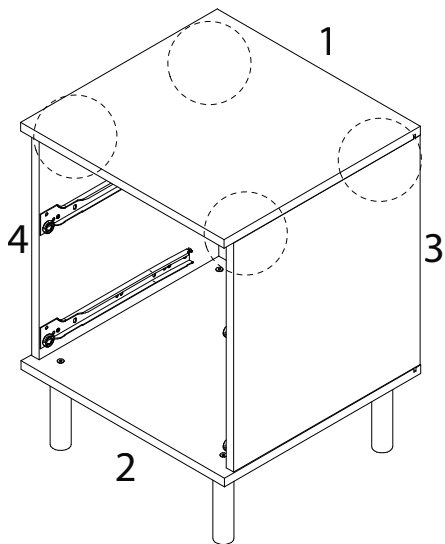

WALPOLE

A circular icon containing a corner bracket. To its right is a power drill with a diagonal line through it, indicating it should not be used.	A warning triangle with an exclamation mark inside.	A circular clock icon with a curved arrow around it, indicating a time limit.
<p>45'</p>		
A circular icon showing a rectangular block on a mat with a serrated edge. To its right is a rectangular block with a diagonal line through it, indicating it should not be used.	A warning triangle with an exclamation mark inside.	A simple line-art icon of a person.
<p>2</p>		

11

AT

x 8

12

E

x 4

13

14