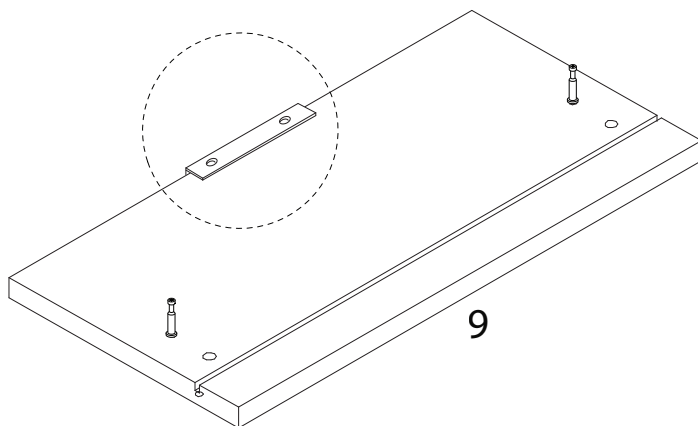

WALPOLE

A circular icon containing a corner bracket. To its right is a power drill with a diagonal line through it, indicating it should not be used.	A warning triangle with an exclamation mark inside.	A circular clock icon with a curved arrow around it, indicating a time limit.
<p>45'</p>		
A circular icon showing a rectangular block on a mat with a serrated edge. To its right is a rectangular block with a diagonal line through it, indicating it should not be used.	A warning triangle with an exclamation mark inside.	A simple line-art icon of a person.
<p>2</p>		

PE

x 4

PX

x 2

U

x 4

1 x 2

2 x 2