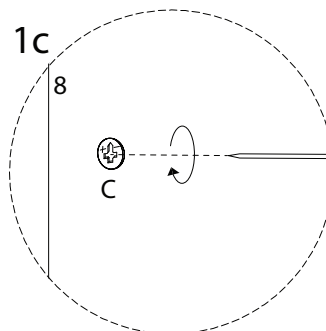

WALPOLE

A circular icon containing a corner bracket. To its right is a power drill with a diagonal line through it, indicating it should not be used.	A warning triangle with an exclamation mark inside.	A circular clock icon with a curved arrow around it, indicating a time limit.
<p>45'</p>		
A circular icon showing a rectangular block on a mat with a serrated edge. To its right is a rectangular block with a diagonal line through it, indicating it should not be used.	A warning triangle with an exclamation mark inside.	A simple line-art icon of a person.
<p>2</p>		

3 x 4

4 x 2

5 x 2

6 x 2

7 x 2

8

9

10

11

AT

x 8

12

E

x 4

13

14