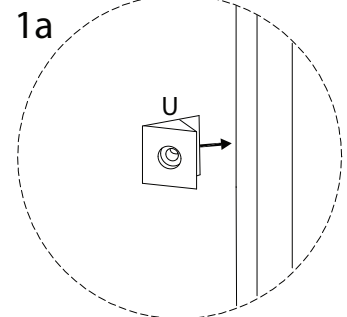

WALPOLE

A circular icon containing a corner bracket. To its right is a power drill with a diagonal line through it, indicating it should not be used.	A warning triangle with an exclamation mark inside.	A circular clock icon with a curved arrow around it, indicating a time limit.
<p>45'</p>		
A circular icon showing a rectangular block on a mat with a serrated edge. To its right is a rectangular block with a diagonal line through it, indicating it should not be used.	A warning triangle with an exclamation mark inside.	A simple line-art icon of a person.
<p>2</p>		

15

CA

x 4

U

x 4

16