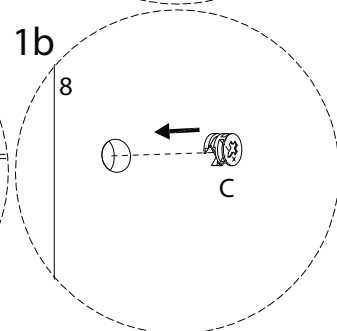

WALPOLE

A circular icon containing a corner bracket. To its right is a power drill with a diagonal line through it, indicating it should not be used.	A warning triangle with an exclamation mark inside.	A circular clock icon with a curved arrow around it, indicating a time limit.
<p>45'</p>		
A circular icon showing a rectangular block on a mat with a serrated edge. To its right is a rectangular block with a diagonal line through it, indicating it should not be used.	A warning triangle with an exclamation mark inside.	A simple line-art icon of a person.
<p>2</p>		

11

AT

x 8

12

E

x 4

13

14