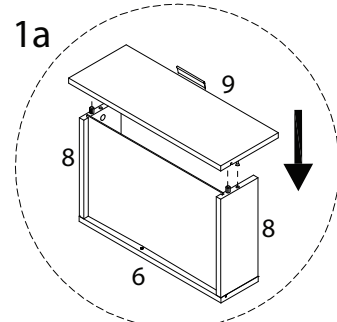

WALPOLE

A circular icon containing a corner bracket. To its right is a power drill with a diagonal line through it, indicating it should not be used.	A warning triangle with an exclamation mark inside.	A circular clock icon with a curved arrow around it, indicating a time limit.
<p>45'</p>		
A circular icon showing a rectangular block on a mat with a serrated edge. To its right is a rectangular block with a diagonal line through it, indicating it should not be used.	A warning triangle with an exclamation mark inside.	A simple line-art icon of a person.
<p>2</p>		

3 x 4

4 x 2

5 x 2

6 x 2

7 x 2

8

9

10