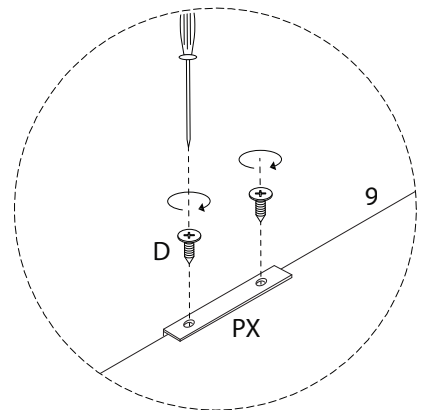

WALPOLE

A circular icon containing a corner bracket. To its right is a power drill with a diagonal line through it, indicating it should not be used.	A warning triangle with an exclamation mark inside.	A circular clock icon with a curved arrow around it, indicating a time limit.
<p>45'</p>		
A circular icon showing a rectangular block on a mat with a serrated edge. To its right is a rectangular block with a diagonal line through it, indicating it should not be used.	A warning triangle with an exclamation mark inside.	A simple line-art icon of a person.
<p>2</p>		

PE

x 4

PX

x 2

U

x 4

1 x 2

2 x 2