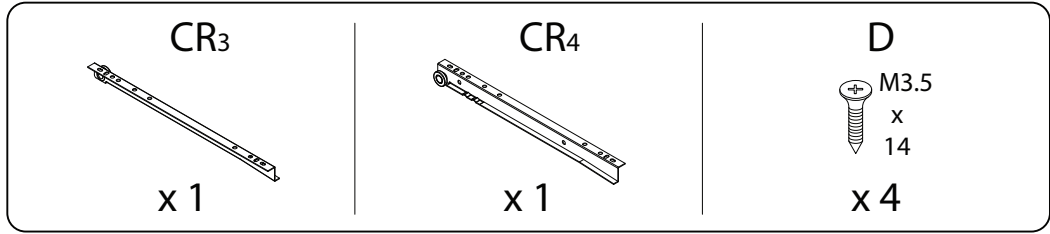

WALPOLE

A circular icon containing a corner bracket. To its right is a power drill with a diagonal line through it, indicating it should not be used.	A warning triangle with an exclamation mark inside.	A circular clock icon with a curved arrow around it, indicating a time limit.
<p>45'</p>		
A circular icon showing a rectangular block on a mat with a serrated edge. To its right is a rectangular block with a diagonal line through it, indicating it should not be used.	A warning triangle with an exclamation mark inside.	A simple line-art icon of a person.
<p>2</p>		

3 x 4

4 x 2

5 x 2

6 x 2

7 x 2

8

9

10