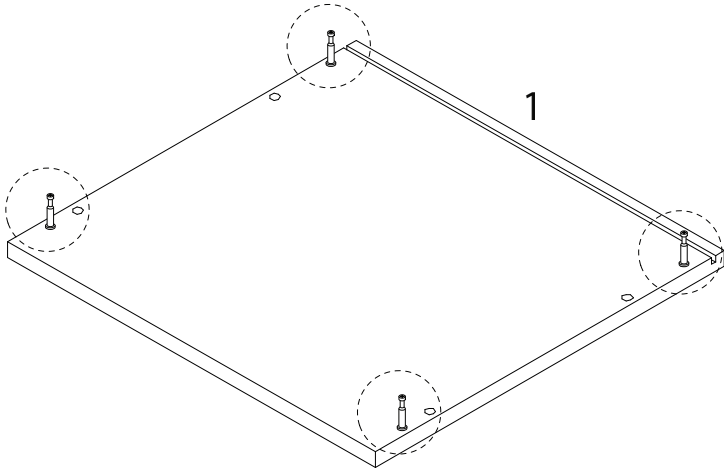

WALPOLE

A circular icon containing a corner bracket. To its right is a power drill with a diagonal line through it, indicating it should not be used.	A warning triangle with an exclamation mark inside.	A circular clock icon with a curved arrow around it, indicating a time limit.
<p>45'</p>		
A circular icon showing a rectangular block on a mat with a serrated edge. To its right is a rectangular block with a diagonal line through it, indicating it should not be used.	A warning triangle with an exclamation mark inside.	A simple line-art icon of a person.
<p>2</p>		

3 x 4

4 x 2

5 x 2

6 x 2

7 x 2

8

9

10