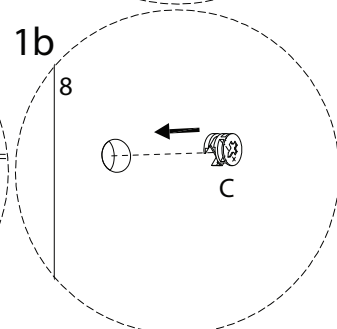

WALPOLE

A circular icon containing a corner bracket. To its right is a power drill with a diagonal line through it, indicating it should not be used.	A warning triangle with an exclamation mark inside.	A circular clock icon with a curved arrow around it, indicating a time limit.
<p>45'</p>		
A circular icon showing a rectangular block on a mat with a serrated edge. To its right is a rectangular block with a diagonal line through it, indicating it should not be used.	A warning triangle with an exclamation mark inside.	A simple line-art icon of a person.
<p>2</p>		

3 x 4

4 x 2

5 x 2

6 x 2

7 x 2

8

9

10