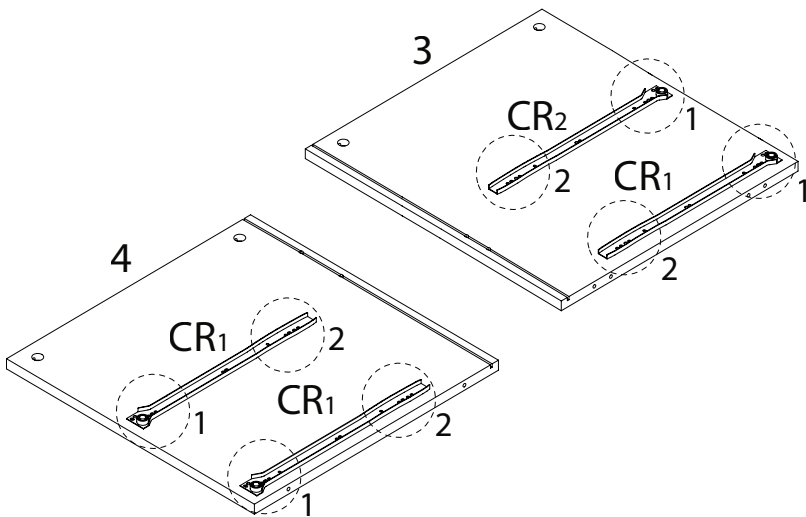

WALPOLE

A circular icon containing a corner bracket. To its right is a power drill with a diagonal line through it, indicating it should not be used.	A warning triangle with an exclamation mark inside.	A circular clock icon with a curved arrow around it, indicating a time limit.
<p>45'</p>		
A circular icon showing a rectangular block on a mat with a serrated edge. To its right is a rectangular block with a diagonal line through it, indicating it should not be used.	A warning triangle with an exclamation mark inside.	A simple line-art icon of a person.
<p>2</p>		

3 x 4

4 x 2

5 x 2

6 x 2

7 x 2

8

9

10