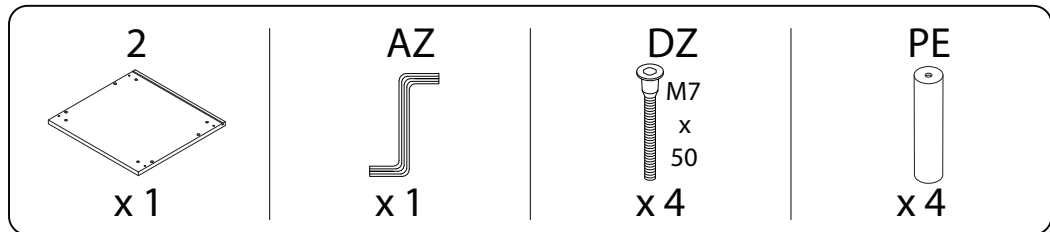

WALPOLE

A circular icon containing a corner bracket. To its right is a power drill with a diagonal line through it, indicating it should not be used.	A warning triangle with an exclamation mark inside.	A circular clock icon with a curved arrow around it, indicating a time limit.
<p>45'</p>		
A circular icon showing a rectangular block on a mat with a serrated edge. To its right is a rectangular block with a diagonal line through it, indicating it should not be used.	A warning triangle with an exclamation mark inside.	A simple line-art icon of a person.
<p>2</p>		

3 x 4

4 x 2

5 x 2

6 x 2

7 x 2

8

9

10