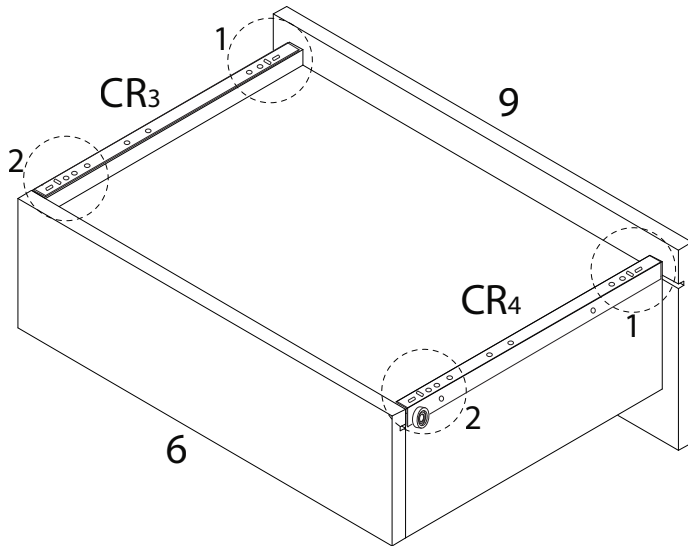

WALPOLE

A circular icon containing a corner bracket. To its right is a power drill with a diagonal line through it, indicating it should not be used.	A warning triangle with an exclamation mark inside.	A circular clock icon with a curved arrow around it, indicating a time limit.
<p>45'</p>		
A circular icon showing a rectangular block on a mat with a serrated edge. To its right is a rectangular block with a diagonal line through it, indicating it should not be used.	A warning triangle with an exclamation mark inside.	A simple line-art icon of a person.
<p>2</p>		

3 x 4

4 x 2

5 x 2

6 x 2

7 x 2

8

9

10