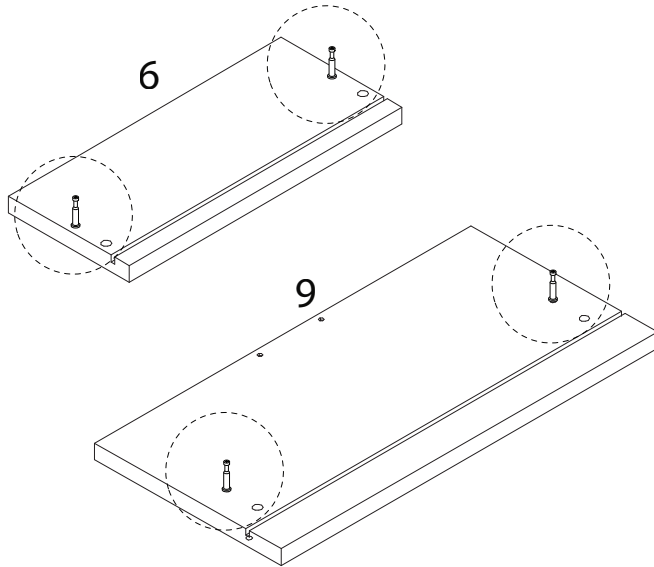

WALPOLE

A circular icon containing a corner bracket. To its right is a power drill with a diagonal line through it, indicating it should not be used.	A warning triangle with an exclamation mark inside.	A circular clock icon with a curved arrow around it, indicating a time limit.
<p>45'</p>		
A circular icon showing a rectangular block on a mat with a serrated edge. To its right is a rectangular block with a diagonal line through it, indicating it should not be used.	A warning triangle with an exclamation mark inside.	A simple line-art icon of a person.
<p>2</p>		

PE

x 4

PX

x 2

U

x 4

1 x 2

2 x 2

3 x 4

4 x 2

5 x 2

6 x 2

7 x 2

8

9

10