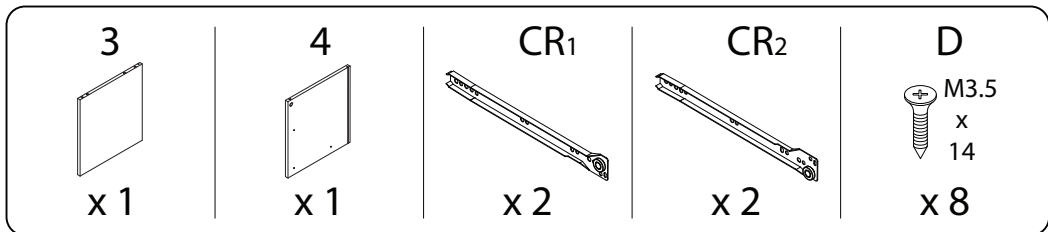

WALPOLE

A circular icon containing a corner bracket. To its right is a power drill with a diagonal line through it, indicating it should not be used.	A warning triangle with an exclamation mark inside.	A circular clock icon with a curved arrow around it, indicating a time limit.
<p>45'</p>		
A circular icon showing a rectangular block on a mat with a serrated edge. To its right is a rectangular block with a diagonal line through it, indicating it should not be used.	A warning triangle with an exclamation mark inside.	A simple line-art icon of a person.
<p>2</p>		

3 x 4

4 x 2

5 x 2

6 x 2

7 x 2

8

9

10