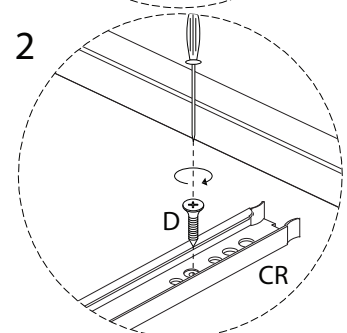

WALPOLE

A circular icon containing a corner bracket. To its right is a power drill with a diagonal line through it, indicating it should not be used.	A warning triangle with an exclamation mark inside.	A circular clock icon with a curved arrow around it, indicating a time limit.
<p>45'</p>		
A circular icon showing a rectangular block on a mat with a serrated edge. To its right is a rectangular block with a diagonal line through it, indicating it should not be used.	A warning triangle with an exclamation mark inside.	A simple line-art icon of a person.
<p>2</p>		

3 x 4

4 x 2

5 x 2

6 x 2

7 x 2

8

9

10