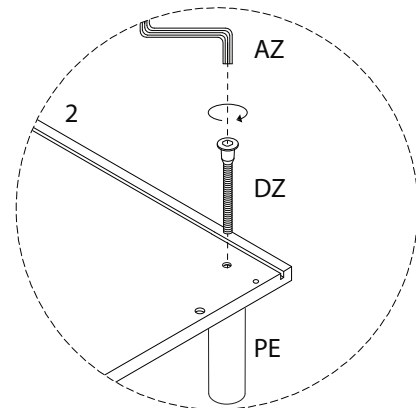

WALPOLE

A circular icon containing a corner bracket. To its right is a power drill with a diagonal line through it, indicating it should not be used.	A warning triangle with an exclamation mark inside.	A circular clock icon with a curved arrow around it, indicating a time limit.
<p>45'</p>		
A circular icon showing a rectangular block on a mat with a serrated edge. To its right is a rectangular block with a diagonal line through it, indicating it should not be used.	A warning triangle with an exclamation mark inside.	A simple line-art icon of a person.
<p>2</p>		

3 x 4

4 x 2

5 x 2

6 x 2

7 x 2

8

9

10