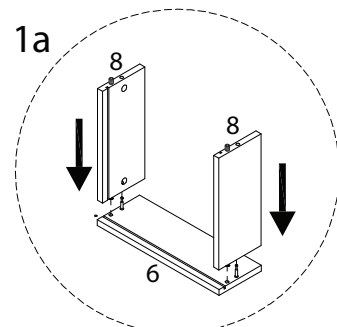

WALPOLE

A circular icon containing a corner bracket. To its right is a power drill with a diagonal line through it, indicating it should not be used.	A warning triangle with an exclamation mark inside.	A circular clock icon with a curved arrow around it, indicating a time limit.
<p>45'</p>		
A circular icon showing a rectangular block on a mat with a serrated edge. To its right is a rectangular block with a diagonal line through it, indicating it should not be used.	A warning triangle with an exclamation mark inside.	A simple line-art icon of a person.
<p>2</p>		

PE

x 4

PX

x 2

U

x 4

1 x 2

2 x 2

3 x 4

4 x 2

5 x 2

6 x 2

7 x 2

8

9

10