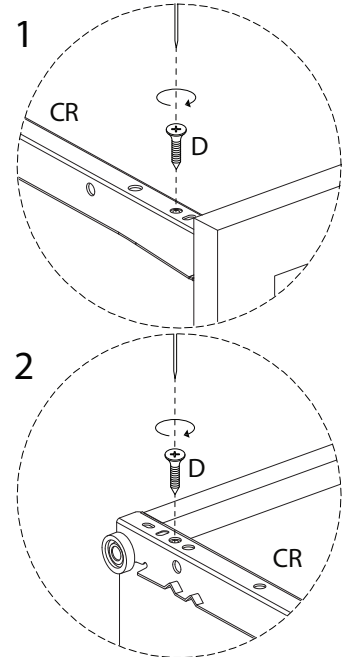

WALPOLE

A circular icon containing a corner bracket. To its right is a power drill with a diagonal line through it, indicating it should not be used.	A warning triangle with an exclamation mark inside.	A circular clock icon with a curved arrow around it, indicating a time limit.
<p>45'</p>		
A circular icon showing a rectangular block on a mat with a serrated edge. To its right is a rectangular block with a diagonal line through it, indicating it should not be used.	A warning triangle with an exclamation mark inside.	A simple line-art icon of a person.
<p>2</p>		

3 x 4

4 x 2

5 x 2

6 x 2

7 x 2

8

9

10