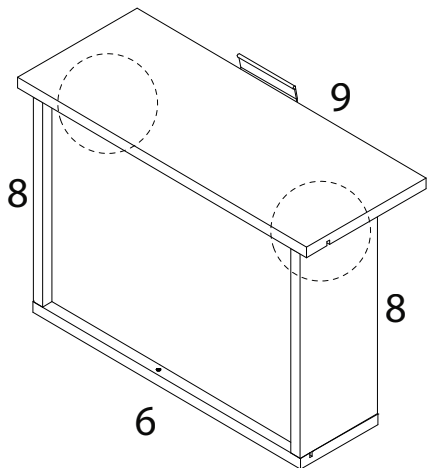

WALPOLE

A circular icon containing a corner bracket. To its right is a power drill with a diagonal line through it, indicating it should not be used.	A warning triangle with an exclamation mark inside.	A circular clock icon with a curved arrow around it, indicating a time limit.
<p>45'</p>		
A circular icon showing a rectangular block on a mat with a serrated edge. To its right is a rectangular block with a diagonal line through it, indicating it should not be used.	A warning triangle with an exclamation mark inside.	A simple line-art icon of a person.
<p>2</p>		

3 x 4

4 x 2

5 x 2

6 x 2

7 x 2

8

9

10