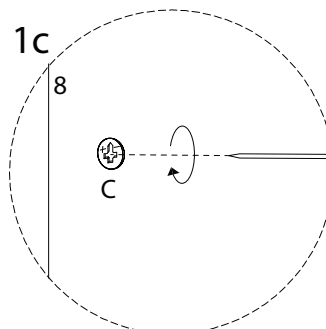

WALPOLE

A circular icon containing a corner bracket. To its right is a power drill with a diagonal line through it, indicating it should not be used.	A warning triangle with an exclamation mark inside.	A circular clock icon with a curved arrow around it, indicating a time limit.
<p>45'</p>		
A circular icon showing a rectangular block on a mat with a serrated edge. To its right is a rectangular block with a diagonal line through it, indicating it should not be used.	A warning triangle with an exclamation mark inside.	A simple line-art icon of a person.
<p>2</p>		

3 x 4

4 x 2

5 x 2

6 x 2

7 x 2

8

9

10