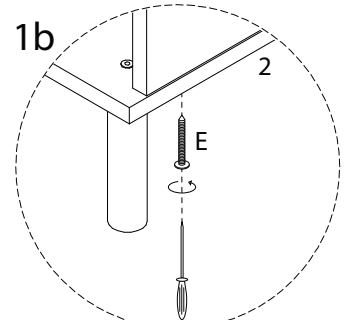

WALPOLE

A circular icon containing a corner bracket. To its right is a power drill with a diagonal line through it, indicating it should not be used.	A warning triangle with an exclamation mark inside.	A circular clock icon with a curved arrow around it, indicating a time limit.
<p>45'</p>		
A circular icon showing a rectangular block on a mat with a serrated edge. To its right is a rectangular block with a diagonal line through it, indicating it should not be used.	A warning triangle with an exclamation mark inside.	A simple line-art icon of a person.
<p>2</p>		

11

AT

x 8

12

E

x 4

13

14