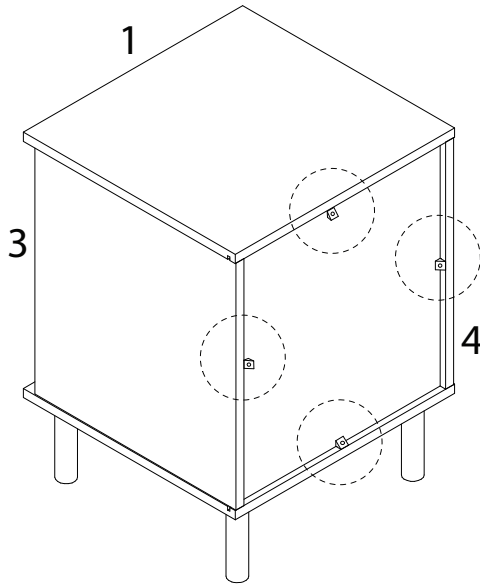

WALPOLE

A circular icon containing a corner bracket. To its right is a power drill with a diagonal line through it, indicating it should not be used.	A warning triangle with an exclamation mark inside.	A circular clock icon with a curved arrow around it, indicating a time limit.
<p>45'</p>		
A circular icon showing a rectangular block on a mat with a serrated edge. To its right is a rectangular block with a diagonal line through it, indicating it should not be used.	A warning triangle with an exclamation mark inside.	A simple line-art icon of a person.
<p>2</p>		

15

CA

x 4

U

x 4

16