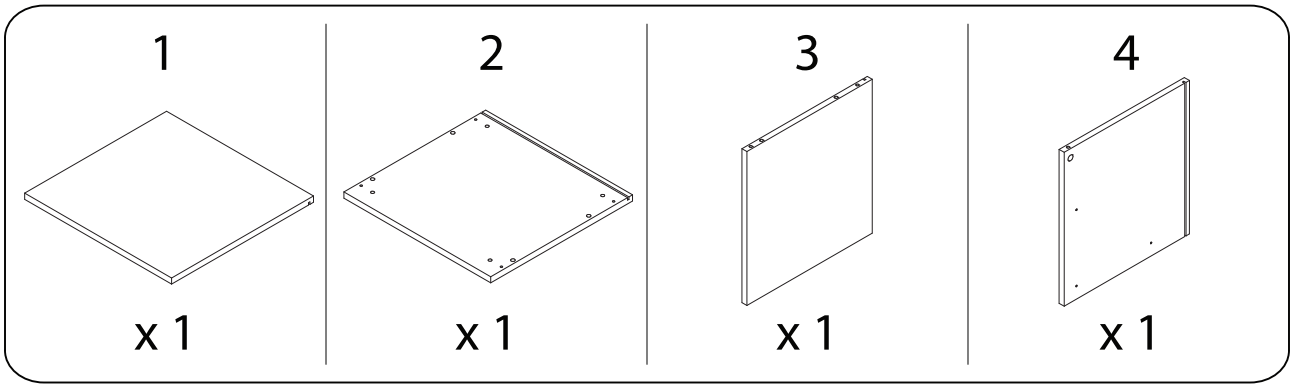

WALPOLE

A circular icon containing a corner bracket. To its right is a power drill with a diagonal line through it, indicating it should not be used.	A warning triangle with an exclamation mark inside.	A circular clock icon with a curved arrow around it, indicating a time limit.
<p>45'</p>		
A circular icon showing a rectangular block on a mat with a serrated edge. To its right is a rectangular block with a diagonal line through it, indicating it should not be used.	A warning triangle with an exclamation mark inside.	A simple line-art icon of a person.
<p>2</p>		