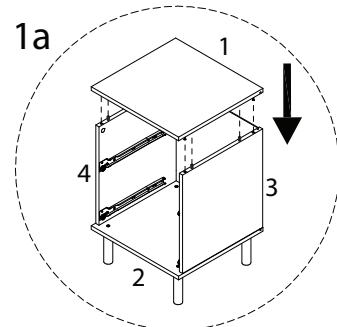

WALPOLE

A circular icon containing a corner bracket. To its right is a power drill with a diagonal line through it, indicating it should not be used.	A warning triangle with an exclamation mark inside.	A circular clock icon with a curved arrow around it, indicating a time limit.
<p>45'</p>		
A circular icon showing a rectangular block on a mat with a serrated edge. To its right is a rectangular block with a diagonal line through it, indicating it should not be used.	A warning triangle with an exclamation mark inside.	A simple line-art icon of a person.
<p>2</p>		

11

AT

x 8

12

E

x 4

13

14