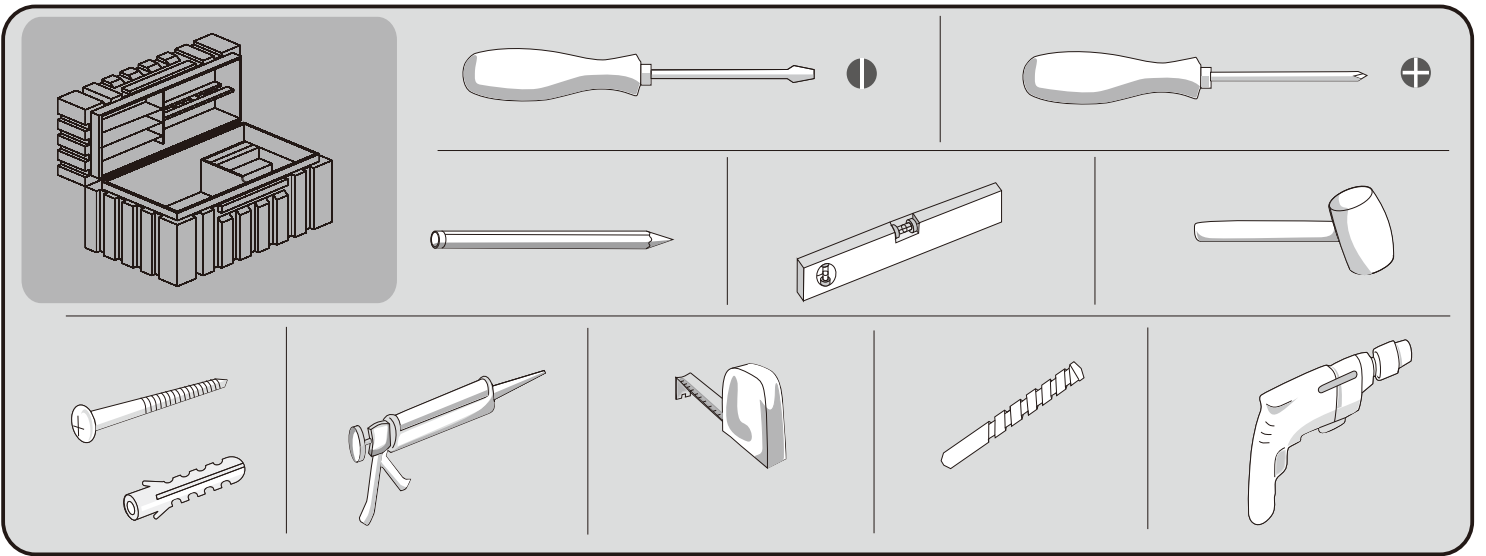

A x32+1pcs	B x32+1pcs	C x21+1pcs	D ST 4X30mm x2pcs
E ST4*14mm x17+1pcs	F 350mm x1pcs	G 350mm x1pcs	H ST4*25mm x 2pcs	I x 1pcs
J x1pcs	K x2pcs			

MIN $\varnothing$ 3 mm
MAX $\varnothing$ 4 mm