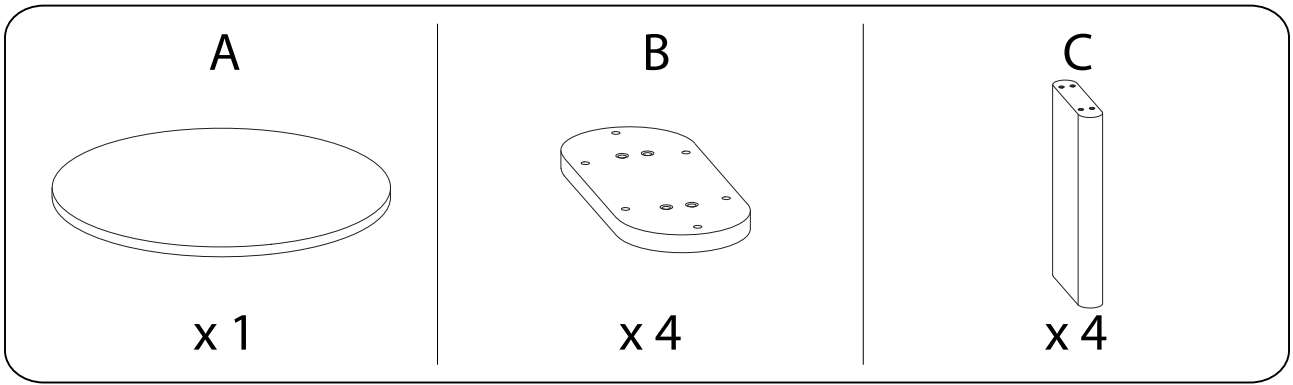

COSMO

Assembly instructions for the table, including tool requirements, time, and personnel.

Tools: A circular icon contains a screwdriver and an Allen key. A power drill is shown with a diagonal line through it, indicating it is not required.

Warning: A triangle with an exclamation mark indicates a warning.

Time: A clock icon is shown with the number 30' below it, indicating the estimated assembly time is 30 minutes.

Personnel: A stick figure icon is shown with the number 2 below it, indicating that two people are required for assembly.