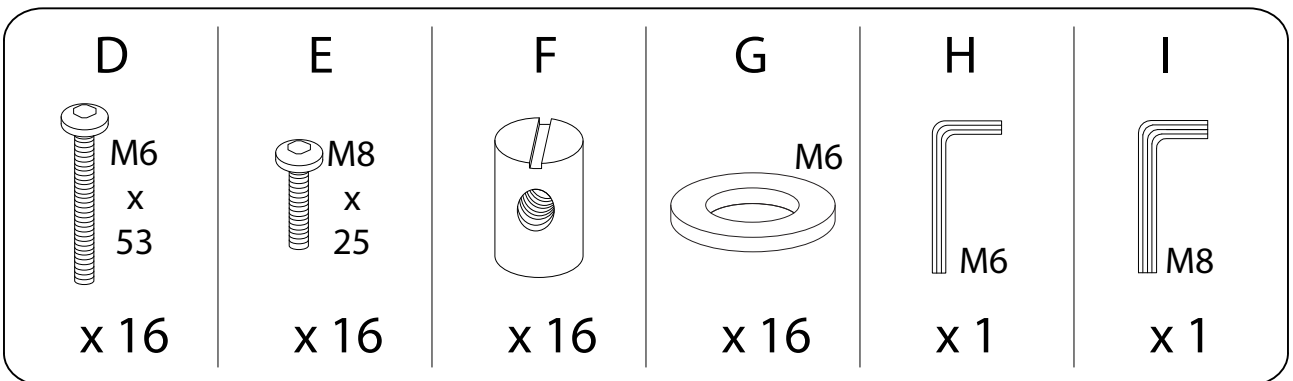

COSMO

Assembly instructions for the table, including tool requirements, time, and personnel.

Tools: A circular icon contains a screwdriver and an Allen key. A power drill is shown with a diagonal line through it, indicating it is not required.

Warning: A triangle with an exclamation mark indicates a warning.

Time: A clock icon is shown with the number 30' below it, indicating the estimated assembly time is 30 minutes.

Personnel: A stick figure icon is shown with the number 2 below it, indicating that two people are required for assembly.

1 x 4

2