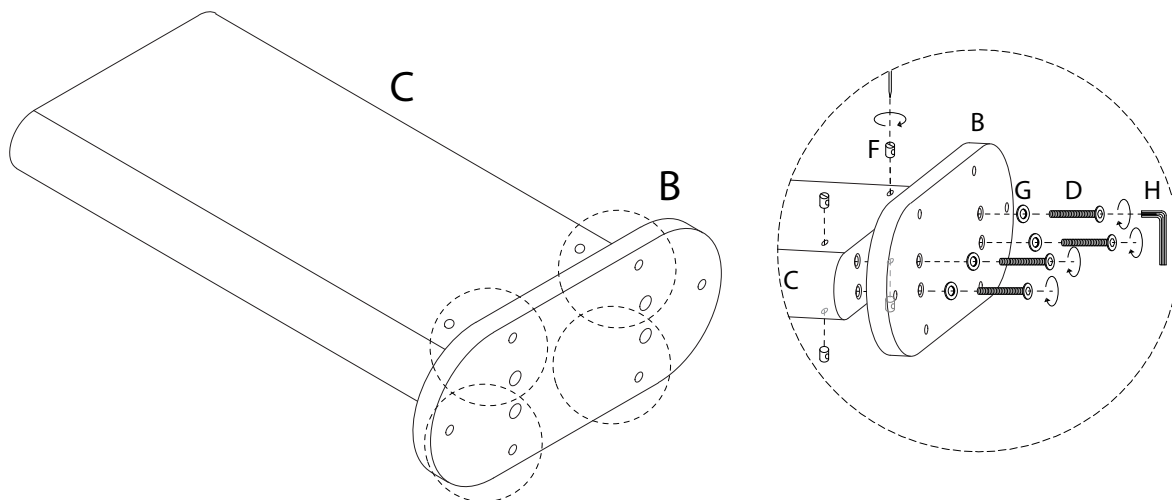

COSMO

Assembly instructions for the table, including tool requirements, time, and personnel.

Tools: A circular icon contains a screwdriver and an Allen key. A power drill is shown with a diagonal line through it, indicating it is not required.

Warning: A triangle with an exclamation mark indicates a warning.

Time: A clock icon is shown with the number 30' below it, indicating the estimated assembly time is 30 minutes.

Personnel: A stick figure icon is shown with the number 2 below it, indicating that two people are required for assembly.

1 x 4

2