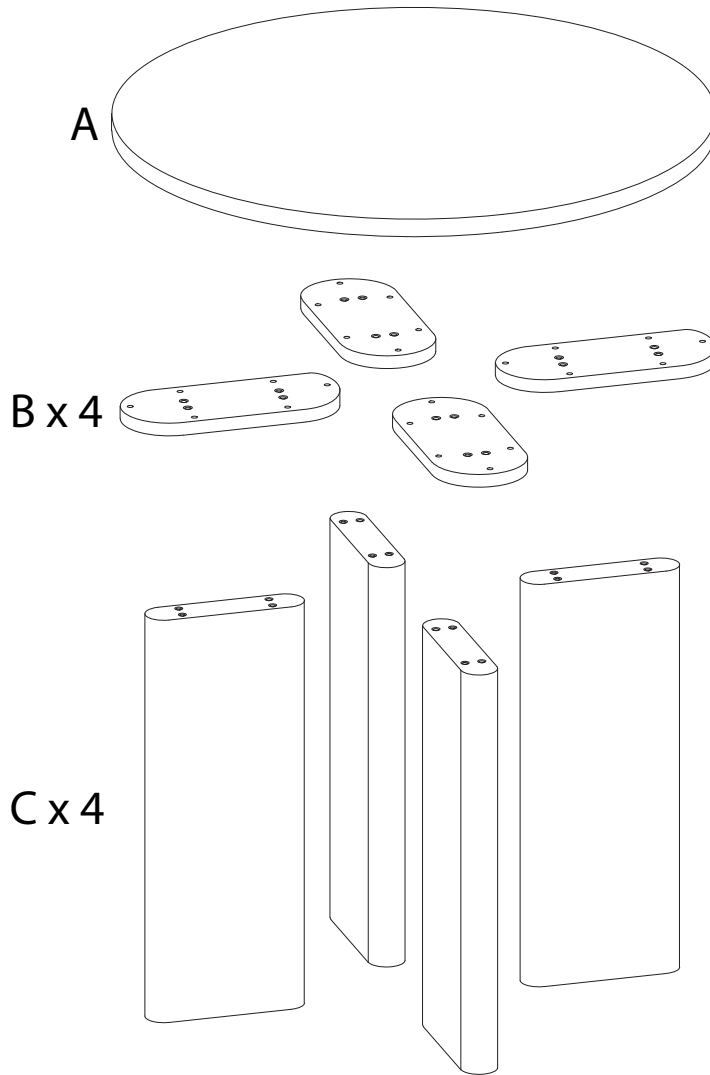

COSMO

Assembly instructions for the table, including tool requirements, time, and personnel.

Tools: A circular icon contains a screwdriver and an Allen key. A power drill is shown with a diagonal line through it, indicating it is not required.

Warning: A triangle with an exclamation mark indicates a warning.

Time: A clock icon is shown with the number 30' below it, indicating the estimated assembly time is 30 minutes.

Personnel: A stick figure icon is shown with the number 2 below it, indicating that two people are required for assembly.

1 x 4

2