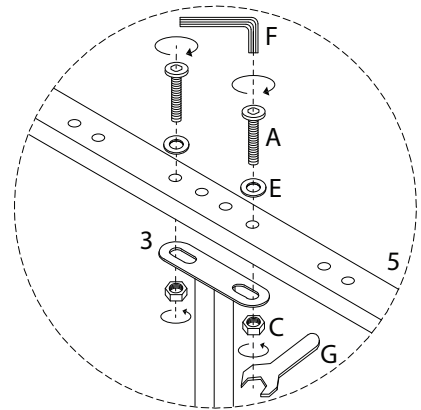

MIRANDE

Assembly instructions for the bed frame, including tool requirements, time, and personnel.

Tools: An icon shows an Allen key and a wrench inside a circle, with a crossed-out power drill icon next to it. A warning triangle is positioned to the right of this icon set.

Time: An icon of a clock with a circular arrow indicates a duration of **40'**.

Personnel: An icon of a person and the number **2** indicate that two people are required for assembly. A warning triangle is positioned to the left of this icon set.

x 1

G

x 1

1

2

3

4

5 x 13