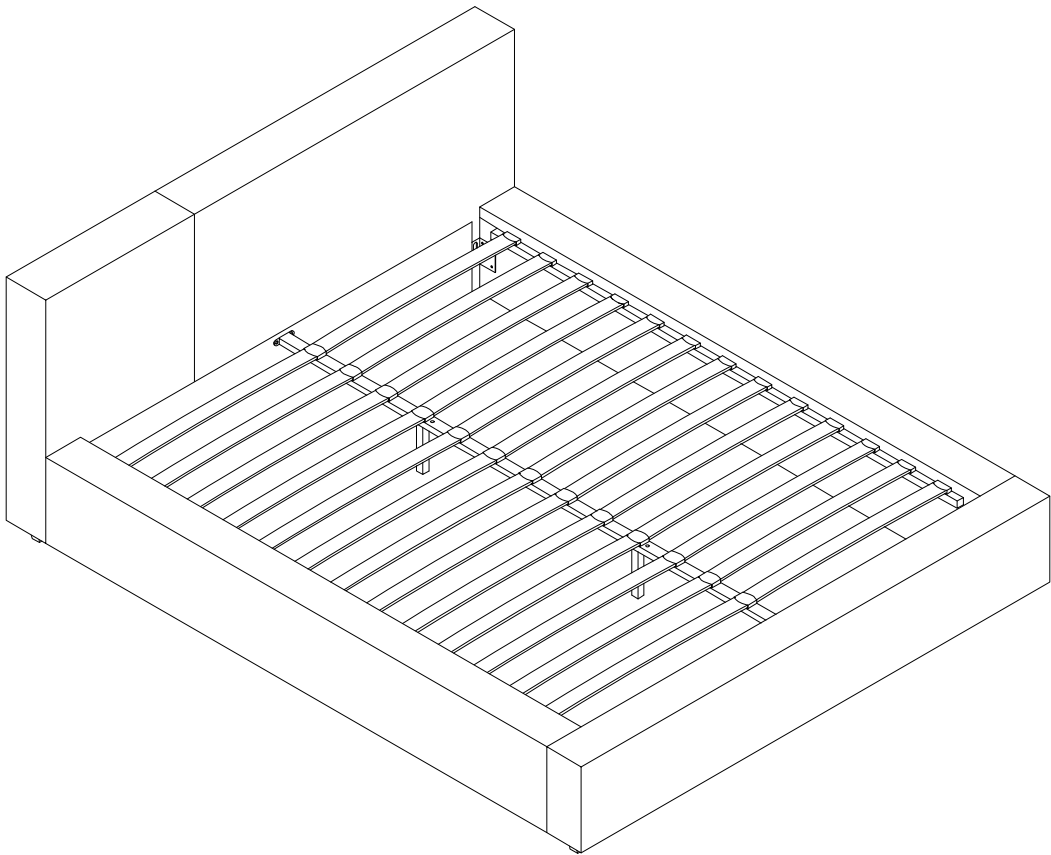

MIRANDE

Assembly instructions for the bed frame, including tool requirements, time, and personnel.

Tools: An icon shows an Allen key and a wrench inside a circle, with a crossed-out power drill icon next to it. A warning triangle is positioned to the right of this icon set.

Time: An icon of a clock with a circular arrow indicates a duration of **40'**.

Personnel: An icon of a person and the number **2** indicate that two people are required for assembly. A warning triangle is positioned to the left of this icon set.

1

6 x 26

4

9

4

2

9

9