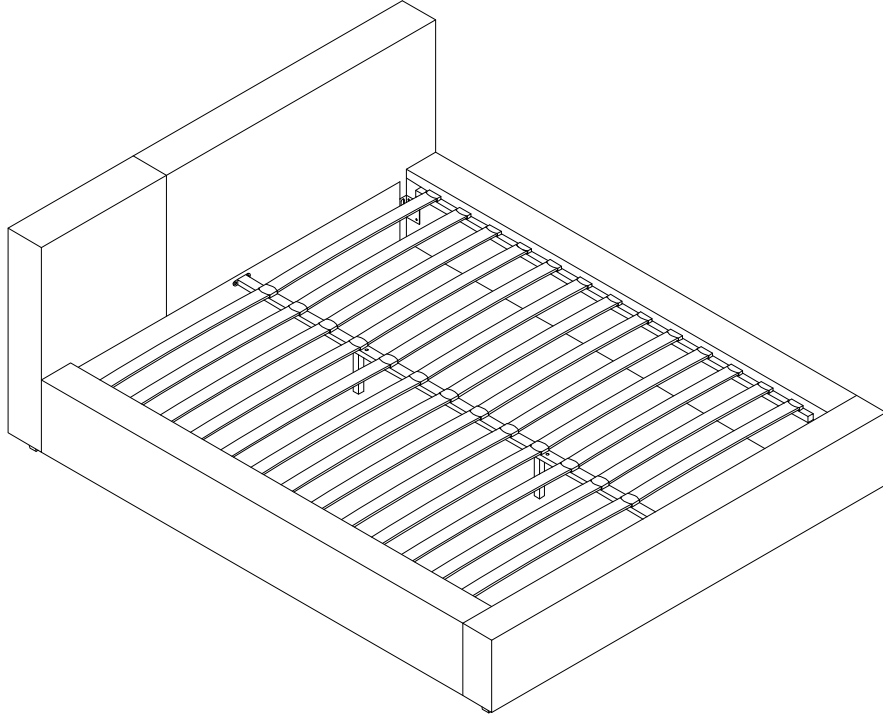

MIRANDE

Assembly instructions for the bed frame, including tool requirements, time, and personnel.

Tools: An icon shows an Allen key and a wrench inside a circle, with a crossed-out power drill icon next to it. A warning triangle is positioned to the right of this icon set.

Time: An icon of a clock with a circular arrow indicates a duration of **40'**.

Personnel: An icon of a person and the number **2** indicate that two people are required for assembly. A warning triangle is positioned to the left of this icon set.

1

6 x 26

4

9

4

2

9

9