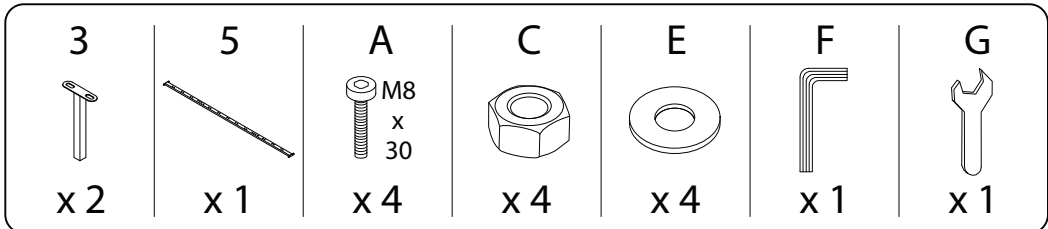

MIRANDE

Assembly instructions for the bed frame, including tool requirements, time, and personnel.

Tools: An icon shows an Allen key and a wrench inside a circle, with a crossed-out power drill icon next to it. A warning triangle is positioned to the right of this icon set.

x 1

G

x 1

1

2

3

4

5 x 13