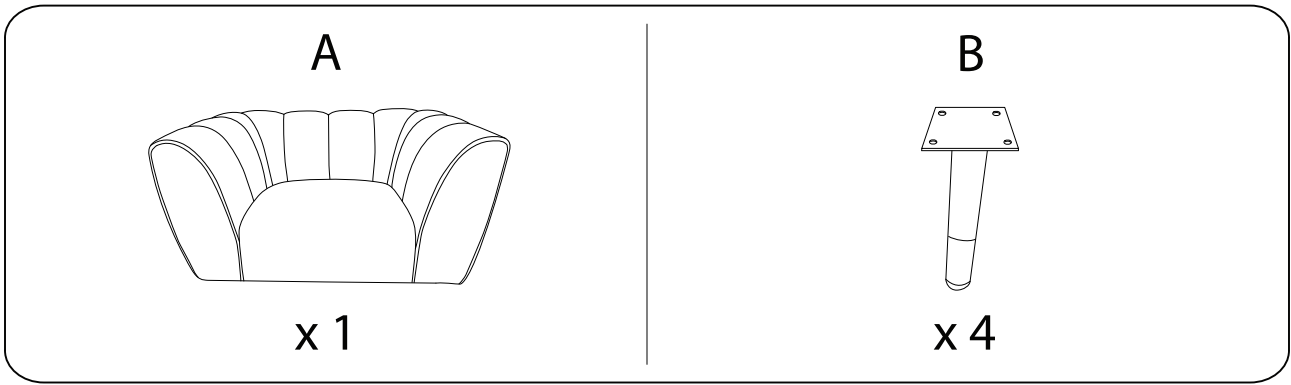

ORSTA

An icon showing an L-shaped metal bracket inside a circle. To its right is a power drill with a diagonal line through it, indicating it should not be used.	A warning triangle containing an exclamation mark.	A circular icon of a clock face with a curved arrow around it, indicating a time limit.
An icon showing a rectangular block on a mat with a hatched pattern. To its right is the same block on a mat with a diagonal line through it, indicating it should not be placed on a mat.	A warning triangle containing an exclamation mark.	A simple line drawing of a person.
		10'
		1

1

 <p>A</p> <p>x 1</p>	 <p>B</p> <p>x 4</p>	 <p>C</p> <p>M8 x 25</p> <p>x 16</p>	 <p>D</p> <p>x 16</p>	 <p>H</p> <p>x 1</p>
---	---	---	--	---