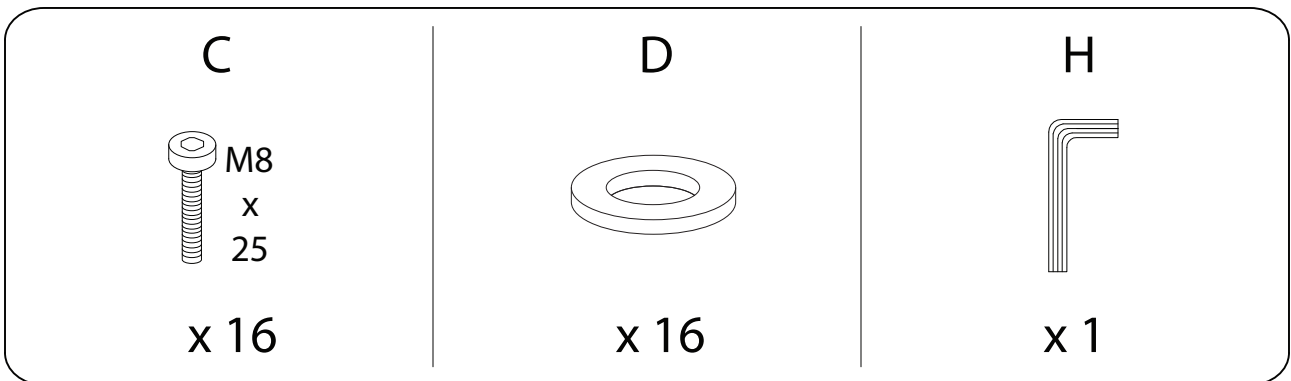

ORSTA

An icon showing an L-shaped metal bracket inside a circle. To its right is a power drill with a diagonal line through it, indicating it should not be used.	A warning triangle containing an exclamation mark.	A circular icon of a clock face with a curved arrow around it, indicating a time limit.
An icon showing a rectangular block on a mat with a hatched pattern. To its right is the same block on a mat with a diagonal line through it, indicating it should not be placed on a mat.	A warning triangle containing an exclamation mark.	A simple line drawing of a person.
		10'
		1

1

 <p>A</p> <p>x 1</p>	 <p>B</p> <p>x 4</p>	 <p>C</p> <p>M8 x 25</p> <p>x 16</p>	 <p>D</p> <p>x 16</p>	 <p>H</p> <p>x 1</p>
---	---	---	--	---