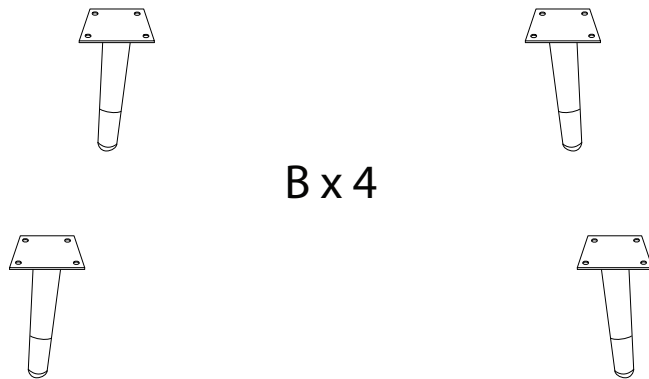

ORSTA

An icon showing an L-shaped metal bracket inside a circle. To its right is a power drill with a diagonal line through it, indicating it should not be used.	A warning triangle containing an exclamation mark.	A circular icon of a clock face with a curved arrow around it, indicating a time limit.
An icon showing a rectangular block on a mat with a hatched pattern. To its right is the same block on a mat with a diagonal line through it, indicating it should not be placed on a mat.	A warning triangle containing an exclamation mark.	A simple line drawing of a person.
		10'
		1

1

 <p>A</p> <p>x 1</p>	 <p>B</p> <p>x 4</p>	 <p>C</p> <p>M8 x 25</p> <p>x 16</p>	 <p>D</p> <p>x 16</p>	 <p>H</p> <p>x 1</p>
---	---	---	--	---