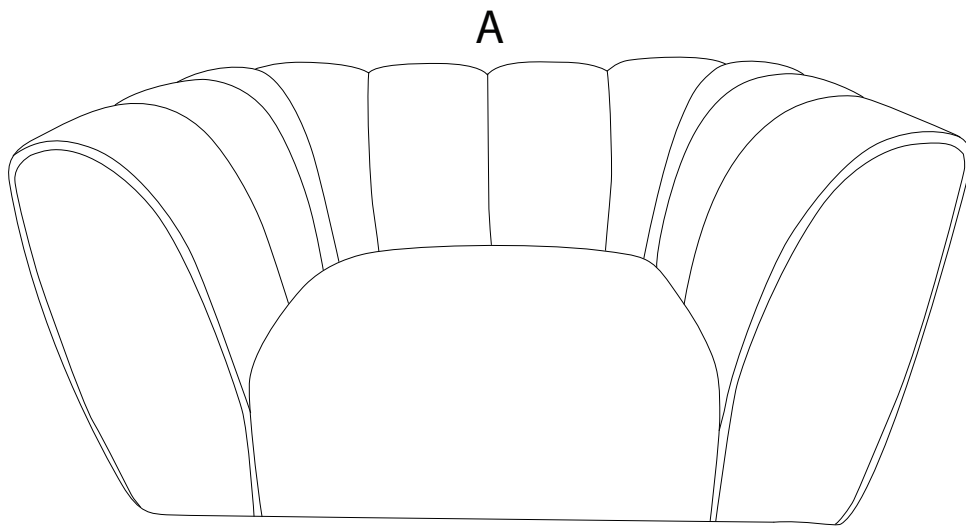

ORSTA

An icon showing an L-shaped metal bracket inside a circle. To its right is a power drill with a diagonal line through it, indicating it should not be used.	A warning triangle containing an exclamation mark.	A circular icon of a clock face with a curved arrow around it, indicating a time limit.
An icon showing a rectangular block on a mat with a hatched pattern. To its right is the same block on a mat with a diagonal line through it, indicating it should not be placed on a mat.	A warning triangle containing an exclamation mark.	A simple line drawing of a person.
		10'
		1

1

 <p>A</p> <p>x 1</p>	 <p>B</p> <p>x 4</p>	 <p>C</p> <p>M8 x 25</p> <p>x 16</p>	 <p>D</p> <p>x 16</p>	 <p>H</p> <p>x 1</p>
---	---	---	--	---