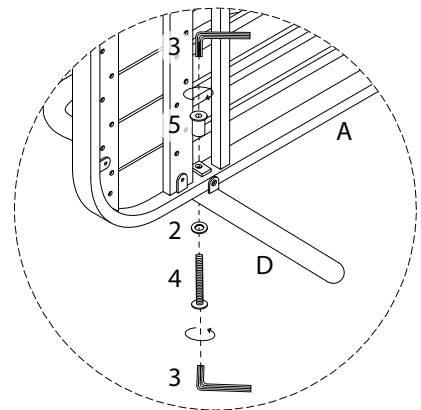

MINOZZO

Diagram illustrating assembly instructions and safety warnings:

- Warning 1:** A warning triangle with an exclamation mark is shown above a box containing an L-shaped metal bracket and a crossed-out power drill icon, indicating that a power drill should not be used for this part.
- Warning 2:** A second warning triangle with an exclamation mark is shown above a box containing a rectangular foam cushion and a crossed-out icon of a cushion being cut, indicating that the cushion should not be cut.
- Time:** A clock icon with a circular arrow indicates a 30-minute assembly time.
- Personnel:** An icon of a person indicates that 1 person is required for assembly.

A

1

x 8

2

x 8

3

x 1

1

B x 2

1

2

3

4

5

C

D