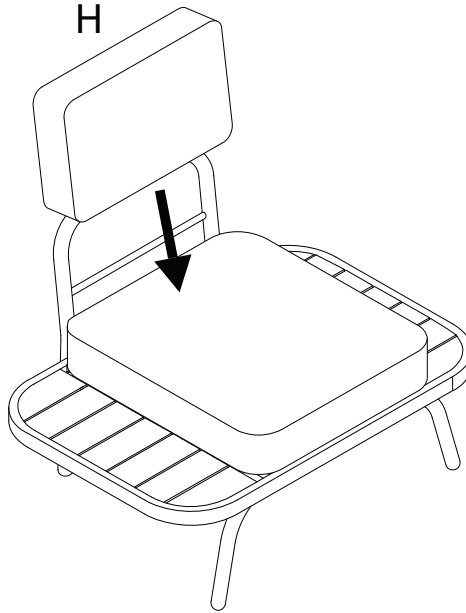

MINOZZO

Diagram illustrating assembly instructions and safety warnings:

- Warning 1:** A warning triangle with an exclamation mark is shown above a box containing an L-shaped metal bracket and a crossed-out power drill icon, indicating that a power drill should not be used for this part.
- Warning 2:** A second warning triangle with an exclamation mark is shown above a box containing a rectangular foam cushion and a crossed-out icon of a cushion being cut, indicating that the cushion should not be cut.
- Time:** A clock icon with a circular arrow indicates a 30-minute assembly time.
- Personnel:** An icon of a person indicates that 1 person is required for assembly.

B x 2

1

2

3

4

5

C

D