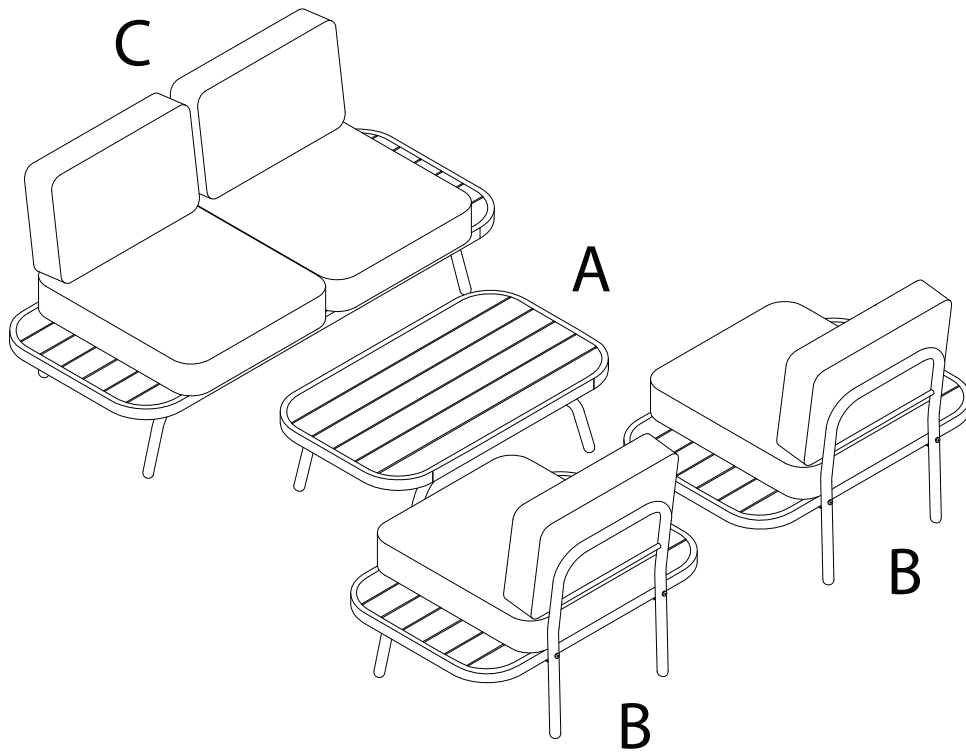

MINOZZO

Diagram illustrating assembly instructions and safety warnings:

- Warning 1:** A warning triangle with an exclamation mark is shown above a box containing an L-shaped metal bracket and a crossed-out power drill icon, indicating that a power drill should not be used for this part.
- Warning 2:** A second warning triangle with an exclamation mark is shown above a box containing a rectangular foam cushion and a crossed-out icon of a cushion being cut, indicating that the cushion should not be cut.
- Time:** A clock icon with a circular arrow indicates a 30-minute assembly time.
- Personnel:** An icon of a person indicates that 1 person is required for assembly.

A

1

x 8

2

x 8

3

x 1

1

B x 2

1

2

3

4

5

C

D