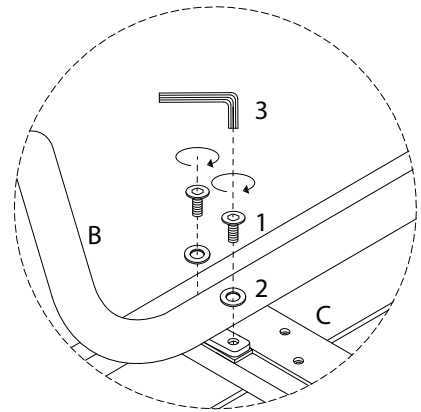

MINOZZO

Diagram illustrating assembly instructions and safety warnings:

- Warning 1:** A warning triangle with an exclamation mark is shown above a box containing an L-shaped metal bracket and a crossed-out power drill icon, indicating that a power drill should not be used for this part.
- Warning 2:** A second warning triangle with an exclamation mark is shown above a box containing a rectangular foam cushion and a crossed-out icon of a cushion being cut, indicating that the cushion should not be cut.
- Time:** A clock icon with a circular arrow indicates a 30-minute assembly time.
- Personnel:** An icon of a person indicates that 1 person is required for assembly.

A

1

x 8

2

x 8

3

x 1

1

B x 2

1

2

3

4

5

C

D

4

M6
x
60

x 4

5

x 4

6

M6
x
50

x 1