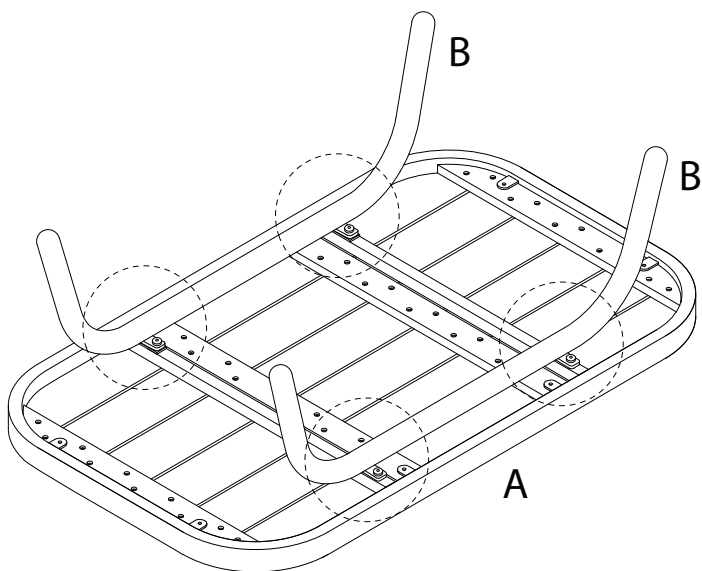

MINOZZO

Diagram illustrating assembly instructions and safety warnings:

- Warning 1:** A warning triangle with an exclamation mark is shown above a box containing an L-shaped metal bracket and a crossed-out power drill icon, indicating that a power drill should not be used for this part.
- Warning 2:** A second warning triangle with an exclamation mark is shown above a box containing a rectangular foam cushion and a crossed-out icon of a cushion being cut, indicating that the cushion should not be cut.
- Time:** A clock icon with a circular arrow indicates a 30-minute assembly time.
- Personnel:** An icon of a person indicates that 1 person is required for assembly.

A

1

x 8

2

x 8

3

x 1

1

B x 2

1

2

3

4

5

C

D