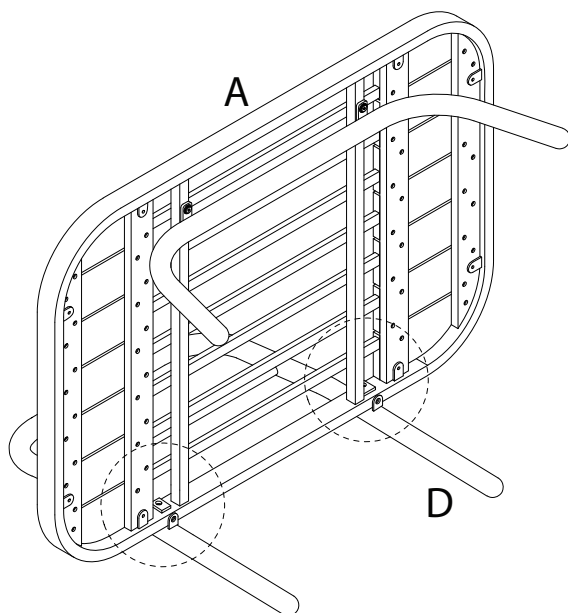

MINOZZO

Diagram illustrating assembly instructions and safety warnings:

- Warning 1:** A warning triangle with an exclamation mark is shown above a box containing an L-shaped metal bracket and a crossed-out power drill icon, indicating that a power drill should not be used for this part.
- Warning 2:** A second warning triangle with an exclamation mark is shown above a box containing a rectangular foam cushion and a crossed-out icon of a cushion being cut, indicating that the cushion should not be cut.
- Time:** A clock icon with a circular arrow indicates a 30-minute assembly time.
- Personnel:** An icon of a person indicates that 1 person is required for assembly.

A

1

x 8

2

x 8

3

x 1

1

B x 2

1

2

3

4

5

C

D