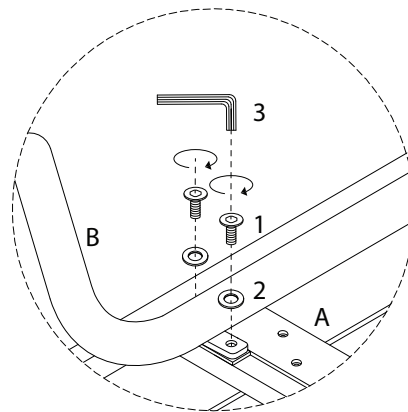

MINOZZO

Diagram illustrating assembly instructions and safety warnings:

- Warning 1:** A warning triangle with an exclamation mark is shown above a box containing an L-shaped metal bracket and a crossed-out power drill icon, indicating that a power drill should not be used for this part.
- Warning 2:** A second warning triangle with an exclamation mark is shown above a box containing a rectangular foam cushion and a crossed-out icon of a cushion being cut, indicating that the cushion should not be cut.
- Time:** A clock icon with a circular arrow indicates a 30-minute assembly time.
- Personnel:** An icon of a person indicates that 1 person is required for assembly.

A

1

x 8

2

x 8

3

x 1

1

B x 2

1

2

3

4

5

C

D