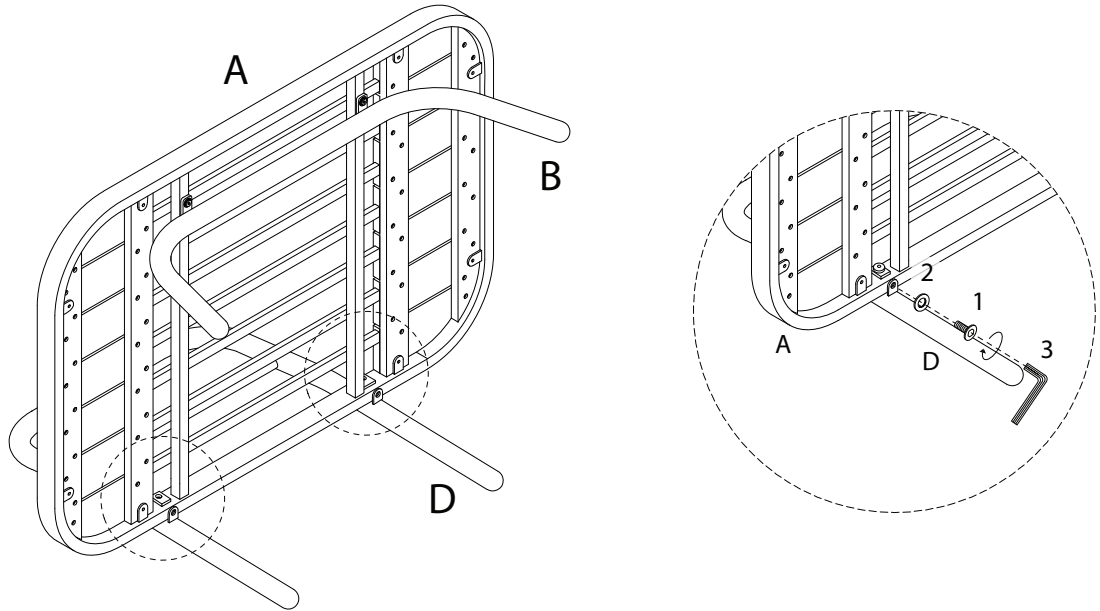

MINOZZO

Diagram illustrating assembly instructions and safety warnings:

- Warning 1:** A warning triangle with an exclamation mark is shown above a box containing an L-shaped metal bracket and a crossed-out power drill icon, indicating that a power drill should not be used for this part.
- Warning 2:** A second warning triangle with an exclamation mark is shown above a box containing a rectangular foam cushion and a crossed-out icon of a cushion being cut, indicating that the cushion should not be cut.
- Time:** A clock icon with a circular arrow indicates a 30-minute assembly time.
- Personnel:** An icon of a person indicates that 1 person is required for assembly.

B x 2

1

2

3

4

5

C

D