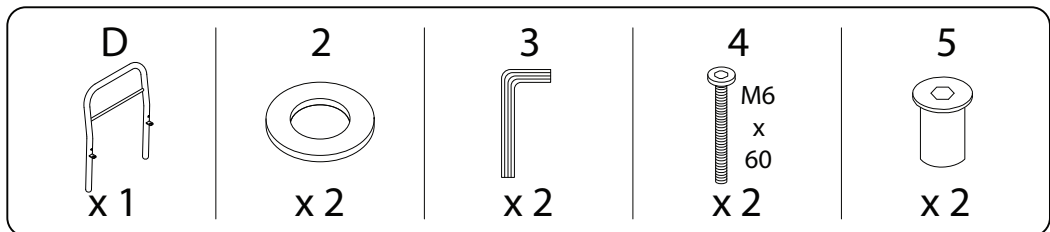

MINOZZO

Diagram illustrating assembly instructions and safety warnings:

- Warning 1:** A warning triangle with an exclamation mark is shown above a box containing an L-shaped metal bracket and a crossed-out power drill icon, indicating that a power drill should not be used for this part.
- Warning 2:** A second warning triangle with an exclamation mark is shown above a box containing a rectangular foam cushion and a crossed-out icon of a cushion being cut, indicating that the cushion should not be cut.
- Time:** A clock icon with a circular arrow indicates a 30-minute assembly time.
- Personnel:** An icon of a person indicates that 1 person is required for assembly.

A

1

x 8

2

x 8

3

x 1

1

B x 2

1

2

3

4

5

C

D