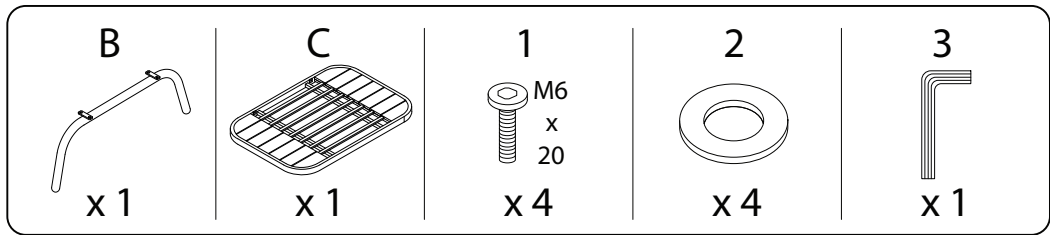

MINOZZO

Diagram illustrating assembly instructions and safety warnings:

- Warning 1:** A warning triangle with an exclamation mark is shown above a box containing an L-shaped metal bracket and a crossed-out power drill icon, indicating that a power drill should not be used for this part.
- Warning 2:** A second warning triangle with an exclamation mark is shown above a box containing a rectangular foam cushion and a crossed-out icon of a cushion being cut, indicating that the cushion should not be cut.
- Time:** A clock icon with a circular arrow indicates a 30-minute assembly time.
- Personnel:** An icon of a person indicates that 1 person is required for assembly.

A

1

x 8

2

x 8

3

x 1

1

B x 2

1

2

3

4

5

C

D