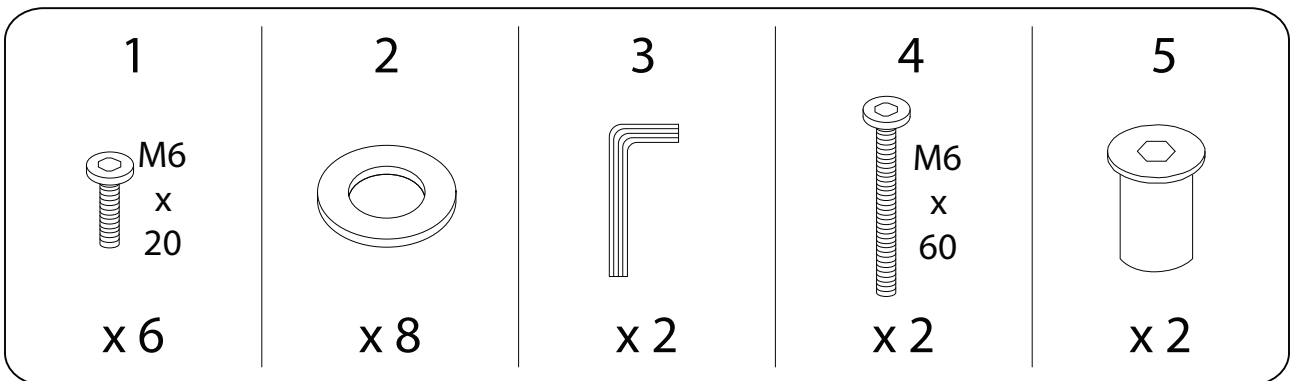

MINOZZO

Diagram illustrating assembly instructions and safety warnings:

- Warning 1:** A warning triangle with an exclamation mark is shown above a box containing an L-shaped metal bracket and a crossed-out power drill icon, indicating that a power drill should not be used for this part.
- Warning 2:** A second warning triangle with an exclamation mark is shown above a box containing a rectangular foam cushion and a crossed-out icon of a cushion being cut, indicating that the cushion should not be cut.
- Time:** A clock icon with a circular arrow indicates a 30-minute assembly time.
- Personnel:** An icon of a person indicates that 1 person is required for assembly.

A

1

x 8

2

x 8

3

x 1

1

B x 2

1

2

3

4

5

C

D