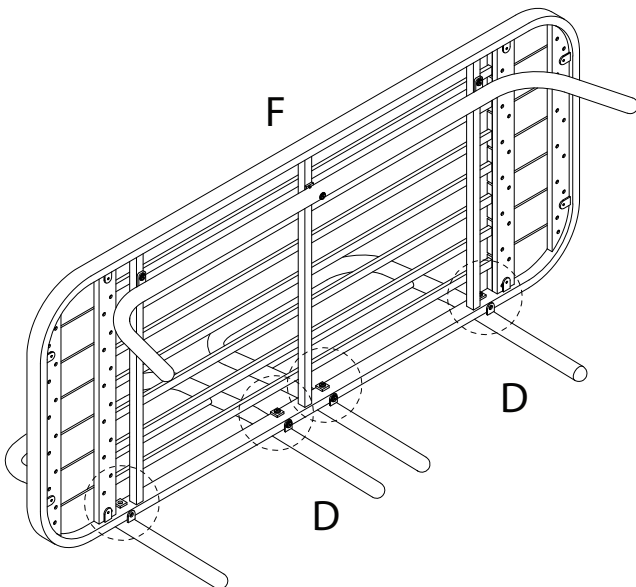

MINOZZO

Diagram illustrating assembly instructions and safety warnings:

- Warning 1:** A warning triangle with an exclamation mark is shown above a box containing an L-shaped metal bracket and a crossed-out power drill icon, indicating that a power drill should not be used for this part.
- Warning 2:** A second warning triangle with an exclamation mark is shown above a box containing a rectangular foam cushion and a crossed-out icon of a cushion being cut, indicating that the cushion should not be cut.
- Time:** A clock icon with a circular arrow indicates a 30-minute assembly time.
- Personnel:** An icon of a person indicates that 1 person is required for assembly.

4

M6
x
60

x 4

5

x 4

6

M6
x
50

x 1

1

2

3

4

5