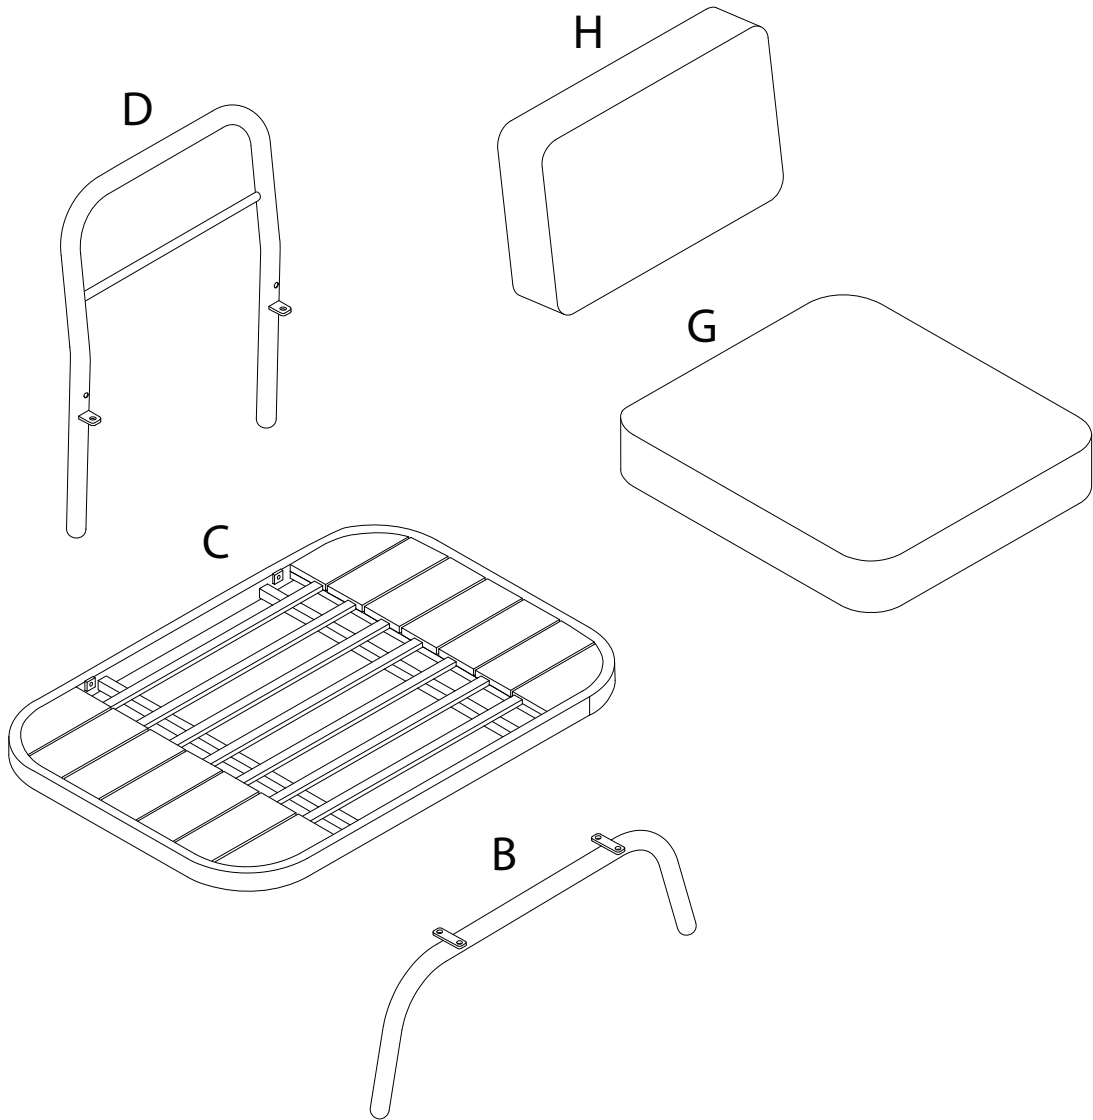

MINOZZO

Diagram illustrating assembly instructions and safety warnings:

- Warning 1:** A warning triangle with an exclamation mark is shown above a box containing an L-shaped metal bracket and a crossed-out power drill icon, indicating that a power drill should not be used for this part.
- Warning 2:** A second warning triangle with an exclamation mark is shown above a box containing a rectangular foam cushion and a crossed-out icon of a cushion being cut, indicating that the cushion should not be cut.
- Time:** A clock icon with a circular arrow indicates a 30-minute assembly time.
- Personnel:** An icon of a person indicates that 1 person is required for assembly.

A

1

x 8

2

x 8

3

x 1

1

B x 2

1

2

3

4

5

C

D