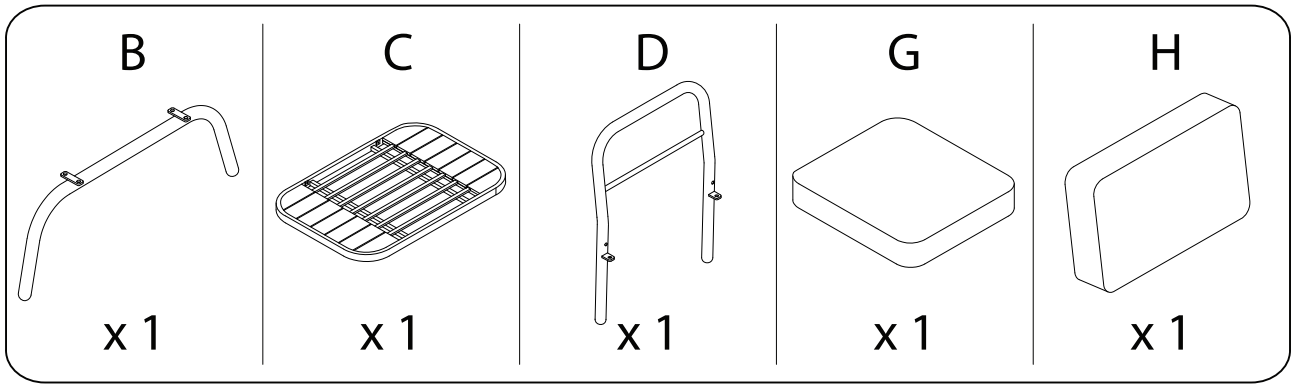

MINOZZO

Diagram illustrating assembly instructions and safety warnings:

- Warning 1:** A warning triangle with an exclamation mark is shown above a box containing an L-shaped metal bracket and a crossed-out power drill icon, indicating that a power drill should not be used for this part.
- Warning 2:** A second warning triangle with an exclamation mark is shown above a box containing a rectangular foam cushion and a crossed-out icon of a cushion being cut, indicating that the cushion should not be cut.
- Time:** A clock icon with a circular arrow indicates a 30-minute assembly time.
- Personnel:** An icon of a person indicates that 1 person is required for assembly.

A

1

x 8

2

x 8

3

x 1

1

B x 2

1

2

3

4

5

C

D