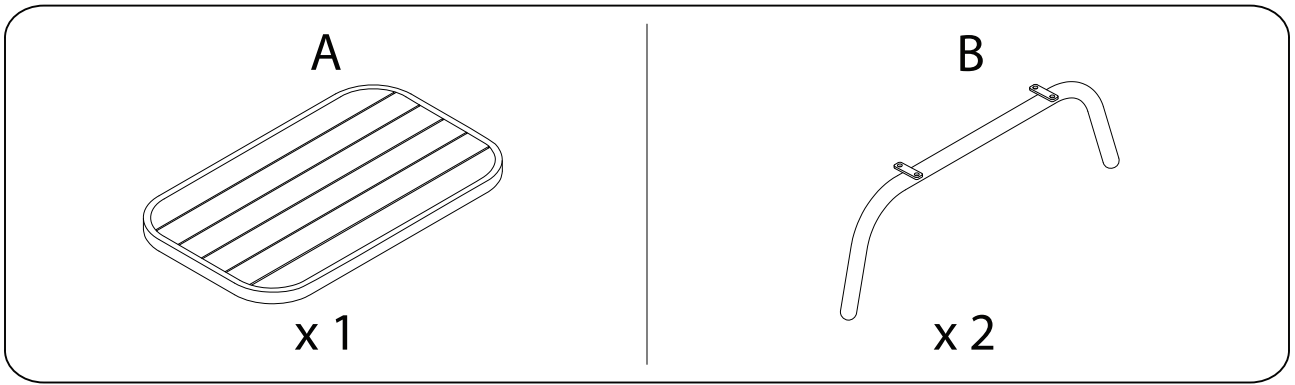

MINOZZO

Diagram illustrating assembly instructions and safety warnings:

- Warning 1:** A warning triangle with an exclamation mark is shown above a box containing an L-shaped metal bracket and a crossed-out power drill icon, indicating that a power drill should not be used for this part.
- Warning 2:** A second warning triangle with an exclamation mark is shown above a box containing a rectangular foam cushion and a crossed-out icon of a cushion being cut, indicating that the cushion should not be cut.
- Time:** A clock icon with a circular arrow indicates a 30-minute assembly time.
- Personnel:** An icon of a person indicates that 1 person is required for assembly.

A

1

x 8

2

x 8

3

x 1

1