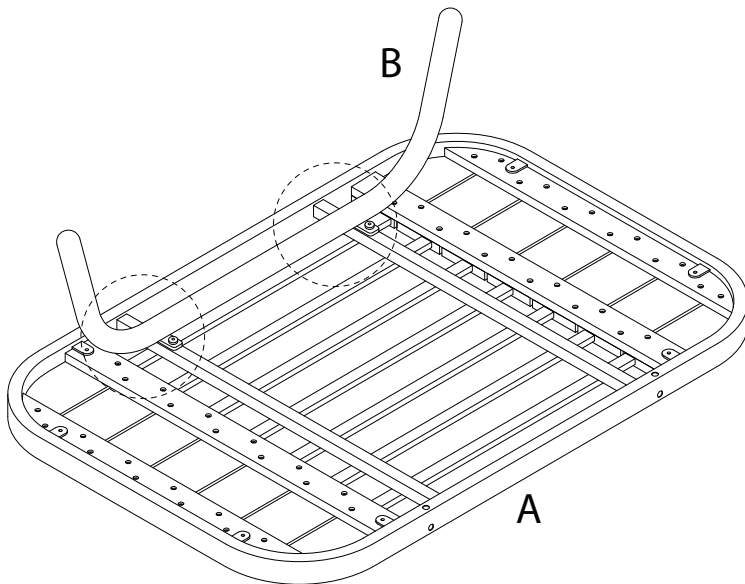

MINOZZO

Diagram illustrating assembly instructions and safety warnings:

- Warning 1:** A warning triangle with an exclamation mark is shown above a box containing an L-shaped metal bracket and a crossed-out power drill icon, indicating that a power drill should not be used for this part.
- Warning 2:** A second warning triangle with an exclamation mark is shown above a box containing a rectangular foam cushion and a crossed-out icon of a cushion being cut, indicating that the cushion should not be cut.
- Time:** A clock icon with a circular arrow indicates a 30-minute assembly time.
- Personnel:** An icon of a person indicates that 1 person is required for assembly.

A

1

x 8

2

x 8

3

x 1

1

B x 2

1

2

3

4

5

C

D