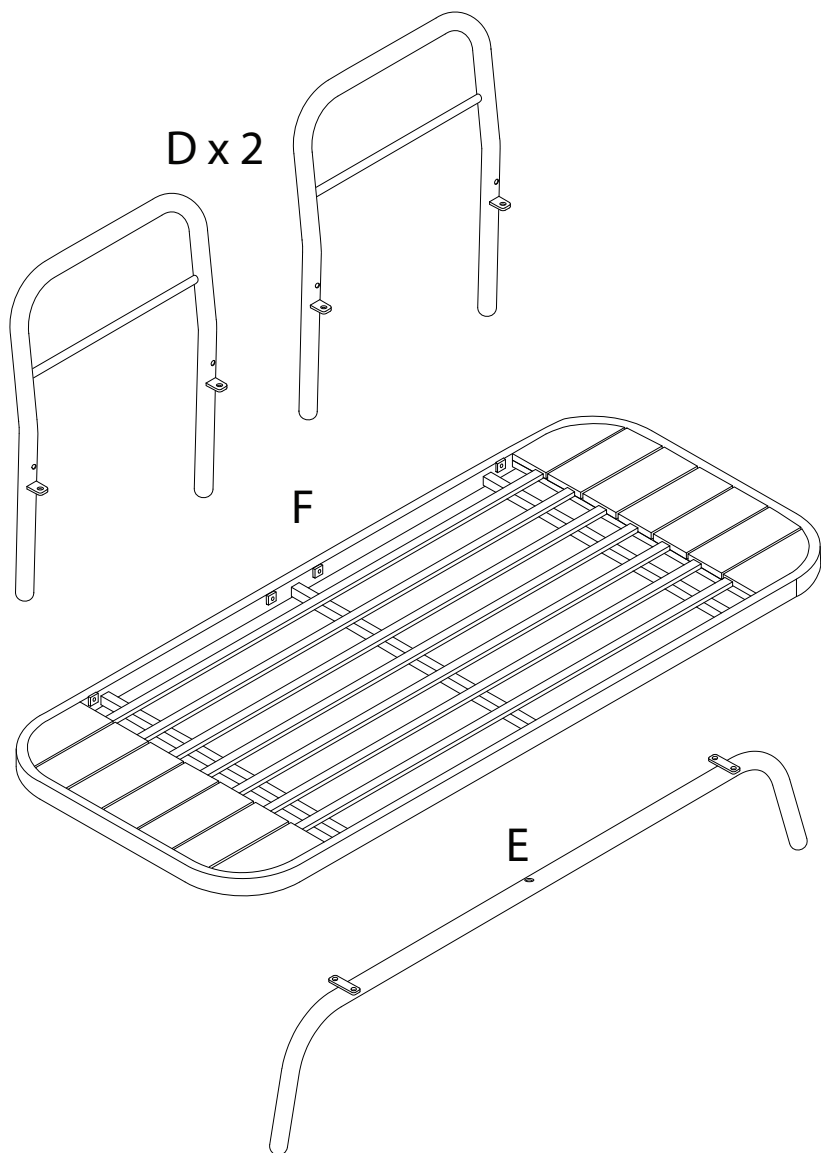

MINOZZO

Diagram illustrating assembly instructions and safety warnings:

- Warning 1:** A warning triangle with an exclamation mark is shown above a box containing an L-shaped metal bracket and a crossed-out power drill icon, indicating that a power drill should not be used for this part.
- Warning 2:** A second warning triangle with an exclamation mark is shown above a box containing a rectangular foam cushion and a crossed-out icon of a cushion being cut, indicating that the cushion should not be cut.
- Time:** A clock icon with a circular arrow indicates a 30-minute assembly time.
- Personnel:** An icon of a person indicates that 1 person is required for assembly.

A

1

x 8

2

x 8

3

x 1

1

B x 2

1

2

3

4

5

C

D

x 2

E

x 1

F

x 1

G

x 2

H