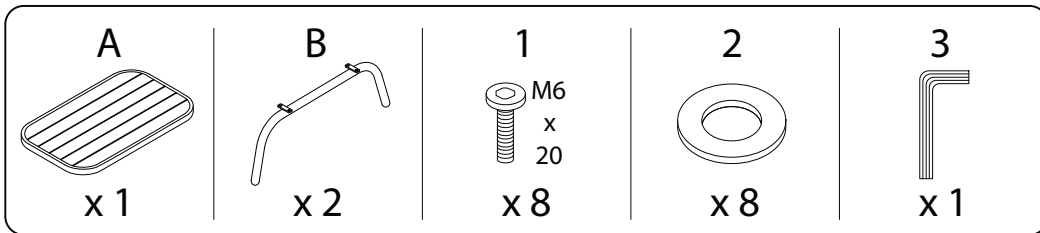

MINOZZO

Diagram illustrating assembly instructions and safety warnings:

- Warning 1:** A warning triangle with an exclamation mark is shown above a box containing an L-shaped metal bracket and a crossed-out power drill icon, indicating that a power drill should not be used for this part.
- Warning 2:** A second warning triangle with an exclamation mark is shown above a box containing a rectangular foam cushion and a crossed-out icon of a cushion being cut, indicating that the cushion should not be cut.
- Time:** A clock icon with a circular arrow indicates a 30-minute assembly time.
- Personnel:** An icon of a person indicates that 1 person is required for assembly.

A

1

x 8

2

x 8

3

x 1

1

B x 2

1

2

3

4

5

C

D