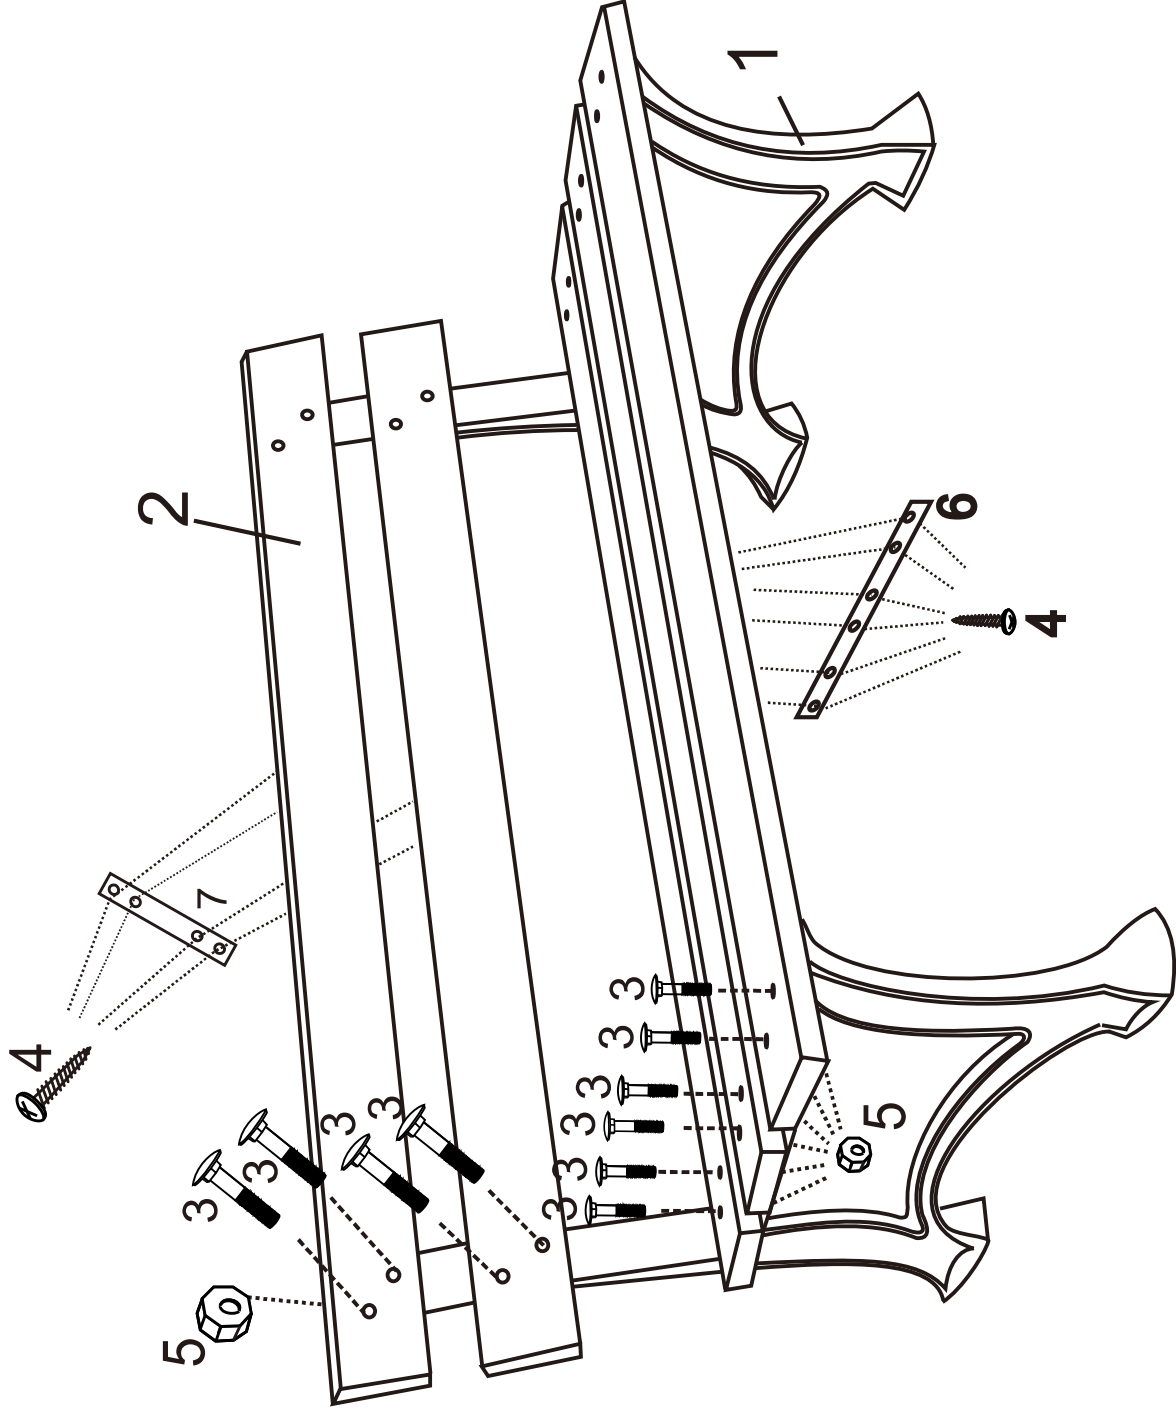

ASSEMBLY INSTRUCTION

109432 109433 109436_MGS-3350001 170CM

NO	PARTS	QTY
1		2 pcs
2		5 pcs
3		20 pcs
4		10 pcs
5		20 pcs
6		1 pc
7		1 pc

Please note /intended use

This outdoor furniture is intended for use in private living areas only. Use only as a seat. The seating is not suitable as a ladder replacement or gymnastic equipment for children. First screw in all screws only loosely and only tighten them when all screws are in the correct position.