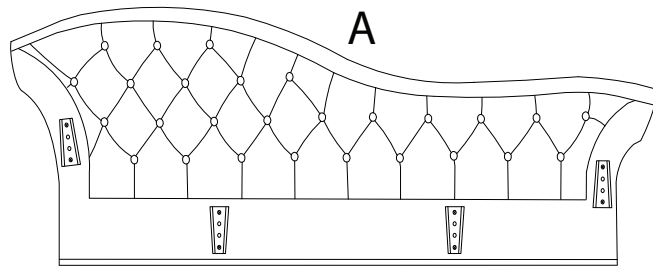

LATTES

An icon showing an L-shaped metal bracket inside a circle, and a power drill with a diagonal line through it, indicating that a power drill should not be used.	A warning triangle icon with an exclamation mark inside.	A clock icon showing a 30-minute duration.
An icon showing a cushion on a base inside a circle, and a screw being inserted into a cushion with a diagonal line through it, indicating that screws should not be used to secure the cushion.	A warning triangle icon with an exclamation mark inside.	An icon of a person, representing the number of people required for assembly.

30'

2

A	B	C	D	E
				
x 1	x 1	x 1	x 1	x 1

2 x 4

1	2	3	4	5	6
				 M8 x 55	
x 4	x 4	x 4	x 1	x 4	x 4

1

A

x 1