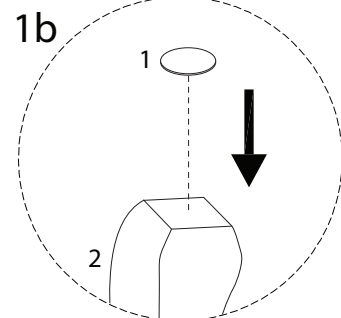

LATTES

An icon showing an L-shaped metal bracket inside a circle, and a power drill with a diagonal line through it, indicating that a power drill should not be used.	A warning triangle icon with an exclamation mark inside.	A clock icon showing a 30-minute duration.
An icon showing a cushion on a base inside a circle, and a screw being inserted into a cushion with a diagonal line through it, indicating that screws should not be used to secure the cushion.	A warning triangle icon with an exclamation mark inside.	An icon of a person, representing the number of people required for assembly.

2

x 4

3

x 4

2

2

2

2

4

1

x 4

2

2

2

2

5

4

x 1

5

M8
x
55

x 4

6

x 4

6