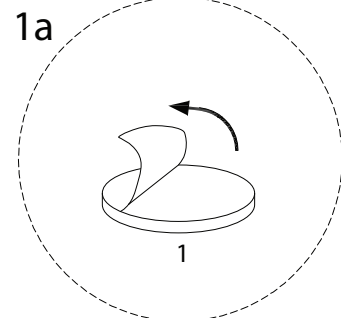

LATTES

An icon showing an L-shaped metal bracket inside a circle, and a power drill with a diagonal line through it, indicating that a power drill should not be used.	A warning triangle icon with an exclamation mark inside.	A clock icon showing a 30-minute duration.
An icon showing a cushion on a base inside a circle, and a screw being inserted into a cushion with a diagonal line through it, indicating that screws should not be used to secure the cushion.	A warning triangle icon with an exclamation mark inside.	An icon of a person, representing the number of people required for assembly.

2

x 4

3

x 4

2

2

2

2

4

1

x 4

2

2

2

2

5

4

x 1

5

M8
x
55

x 4

6

x 4

6