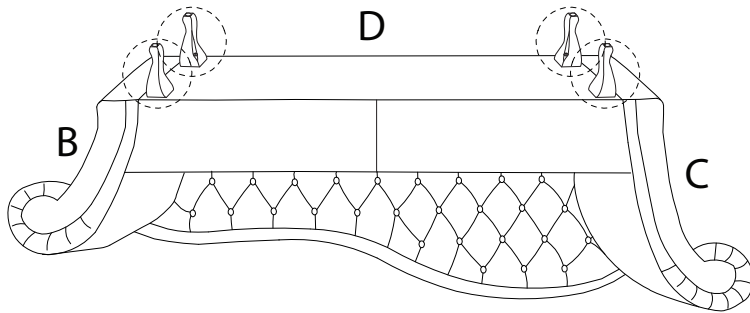

LATTES

An icon showing an L-shaped metal bracket inside a circle, and a power drill with a diagonal line through it, indicating that a power drill should not be used.	A warning triangle icon with an exclamation mark inside.	A clock icon showing a 30-minute duration.
An icon showing a cushion on a base inside a circle, and a screw being inserted into a cushion with a diagonal line through it, indicating that screws should not be used to secure the cushion.	A warning triangle icon with an exclamation mark inside.	An icon of a person, representing the number of people required for assembly.

4

x 1

5

M8
x
55

x 4

6

x 4

6