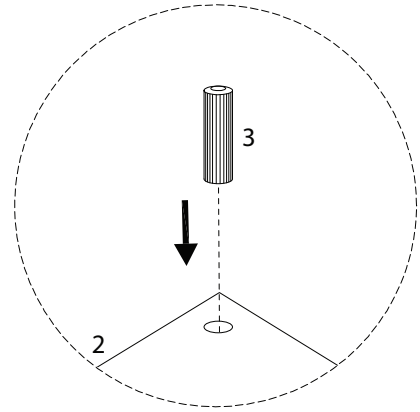

LATTES

An icon showing an L-shaped metal bracket inside a circle, and a power drill with a diagonal line through it, indicating that a power drill should not be used.	A warning triangle icon with an exclamation mark inside.	A clock icon showing a 30-minute duration.
An icon showing a cushion on a base inside a circle, and a screw being inserted into a cushion with a diagonal line through it, indicating that screws should not be used to secure the cushion.	A warning triangle icon with an exclamation mark inside.	An icon of a person, representing the number of people required for assembly.

2

x 4

3

x 4

2

2

2

2

4

1

x 4

2

2

2

2

5