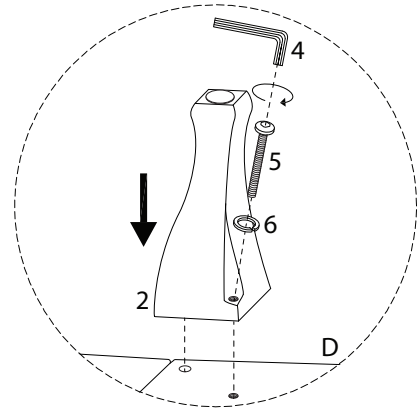

LATTES

An icon showing an L-shaped metal bracket inside a circle, and a power drill with a diagonal line through it, indicating that a power drill should not be used.	A warning triangle icon with an exclamation mark inside.	A clock icon showing a 30-minute duration.
An icon showing a cushion on a base inside a circle, and a screw being inserted into a cushion with a diagonal line through it, indicating that screws should not be used to secure the cushion.	A warning triangle icon with an exclamation mark inside.	An icon of a person, representing the number of people required for assembly.

4

x 1

5

M8
x
55

x 4

6

x 4

6