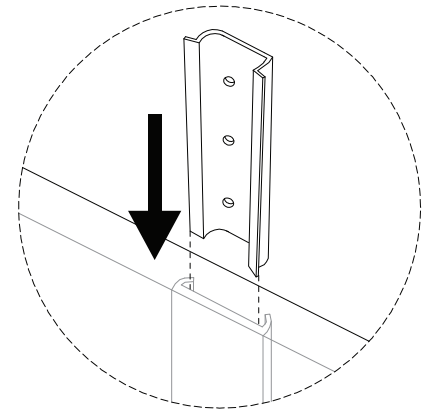

LATTES

An icon showing an L-shaped metal bracket inside a circle, and a power drill with a diagonal line through it, indicating that a power drill should not be used.	A warning triangle icon with an exclamation mark inside.	A clock icon showing a 30-minute duration.
An icon showing a cushion on a base inside a circle, and a screw being inserted into a cushion with a diagonal line through it, indicating that screws should not be used to secure the cushion.	A warning triangle icon with an exclamation mark inside.	An icon of a person, representing the number of people required for assembly.

D

x 1

2

B

x 1

C

x 1

3

2

x 4

3

x 4

2

2

2

2