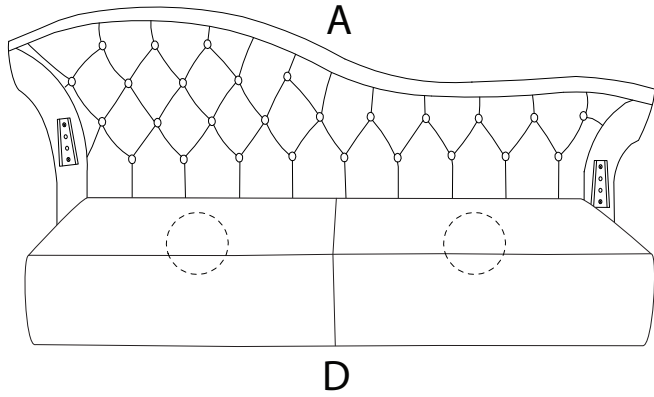

LATTES

An icon showing an L-shaped metal bracket inside a circle, and a power drill with a diagonal line through it, indicating that a power drill should not be used.	A warning triangle icon with an exclamation mark inside.	A clock icon showing a 30-minute duration.
An icon showing a cushion on a base inside a circle, and a screw being inserted into a cushion with a diagonal line through it, indicating that screws should not be used to secure the cushion.	A warning triangle icon with an exclamation mark inside.	An icon of a person, representing the number of people required for assembly.

30'

2

A	B	C	D	E
				
x 1	x 1	x 1	x 1	x 1

2 x 4

1	2	3	4	5	6
				 M8 x 55	
x 4	x 4	x 4	x 1	x 4	x 4

1

A

x 1

D

x 1

2

B

x 1

C

x 1

3

2

x 4

3

x 4

2

2

2

2