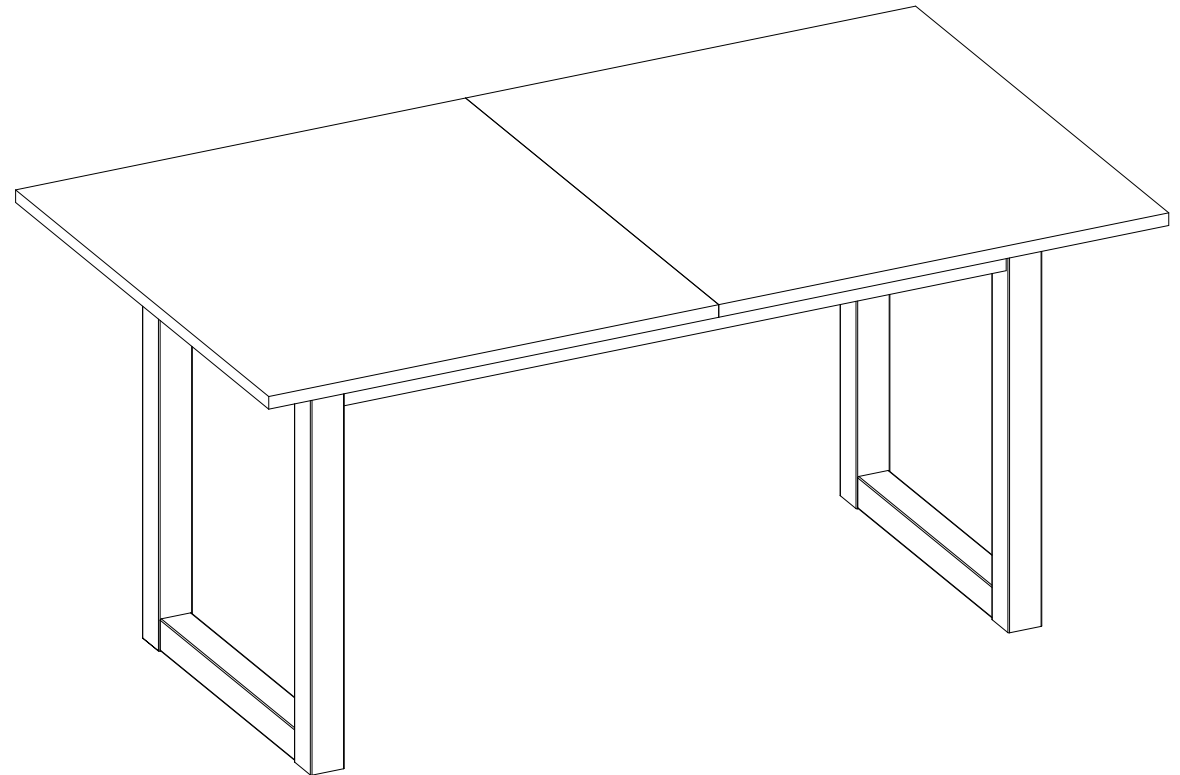

# ASN80A/137

Item Name	Austin 80A Tisch
Colors 1	Schiefer Navy/Anthracite
Colors 2	
Colors 3	-
Colors 4	-
Colors 5	-

		Finishing
Panels material 1	chipboard	ABS
Panels material 2	MDF	-
Panels material 3	-	-
Doors	-	-
Handles material	-	-
Legs material	MDF	-
Mirror	-	-
Glass	-	-
Edges	ABS	-
Soft edges	-	-
Wall fixing fittings	-	-
Extension	Yes	ABS
Extension size (cm)	200cm	ABS
Extension stored under the top	Yes	ABS
Synchronized opening	-	-
Top panel thickness (mm)	15mm	ABS