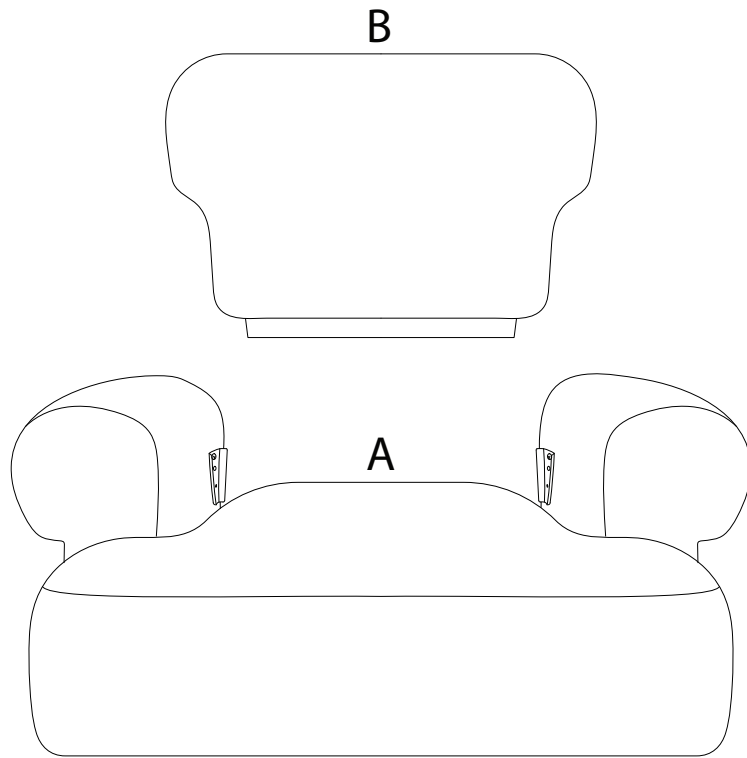

# KIBERG

An icon showing an L-shaped metal bracket inside a circle, and a power drill with a diagonal line through it, indicating it should not be used.	A warning triangle containing an exclamation mark.	A circular icon with a clock face and a curved arrow, representing a time limit.
An icon showing a rectangular block on a mat with a hatched pattern, and a similar block with a diagonal line through it, indicating it should not be used.	A warning triangle containing an exclamation mark.	A simple icon of a person standing.
		<p>10'</p>
		<p>1</p>