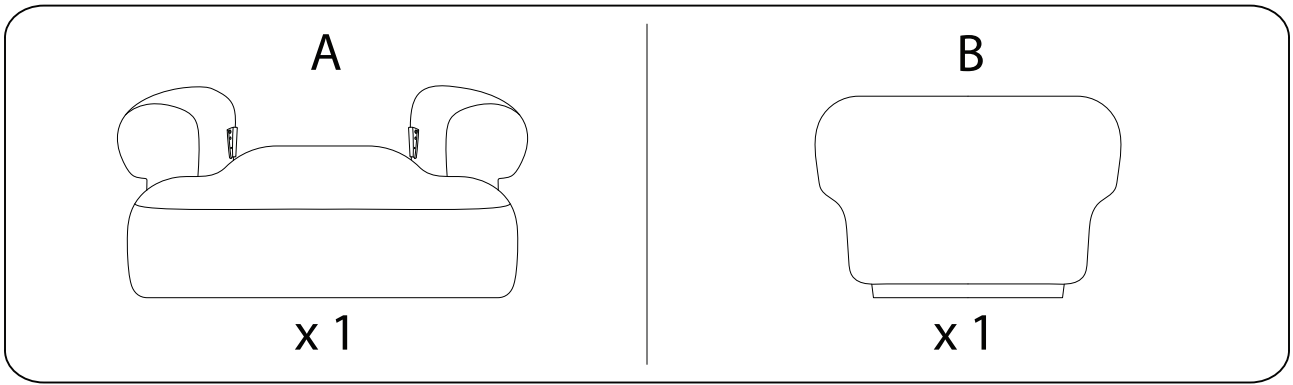

# KIBERG

An icon showing an L-shaped metal bracket inside a circle, and a power drill with a diagonal line through it, indicating it should not be used.	A warning triangle containing an exclamation mark.	A circular icon with a clock face and a curved arrow, representing a time limit.
An icon showing a rectangular block on a mat with a hatched pattern, and a similar block with a diagonal line through it, indicating it should not be used.	A warning triangle containing an exclamation mark.	A simple icon of a person standing.
		<p>10'</p>
		<p>1</p>