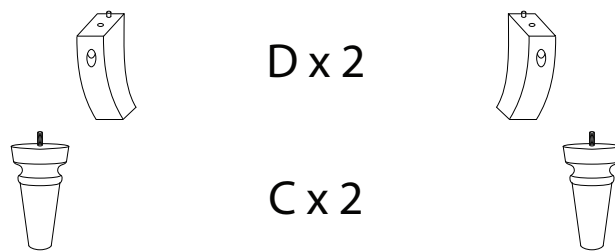

# KIBERG

An icon showing an L-shaped metal bracket inside a circle, and a power drill with a diagonal line through it, indicating it should not be used.	A warning triangle containing an exclamation mark.	A circular icon with a clock face and a curved arrow, representing a time limit.
An icon showing a rectangular block on a mat with a hatched pattern, and a similar block with a diagonal line through it, indicating it should not be used.	A warning triangle containing an exclamation mark.	A simple icon of a person standing.
		<p>10'</p>
		<p>1</p>