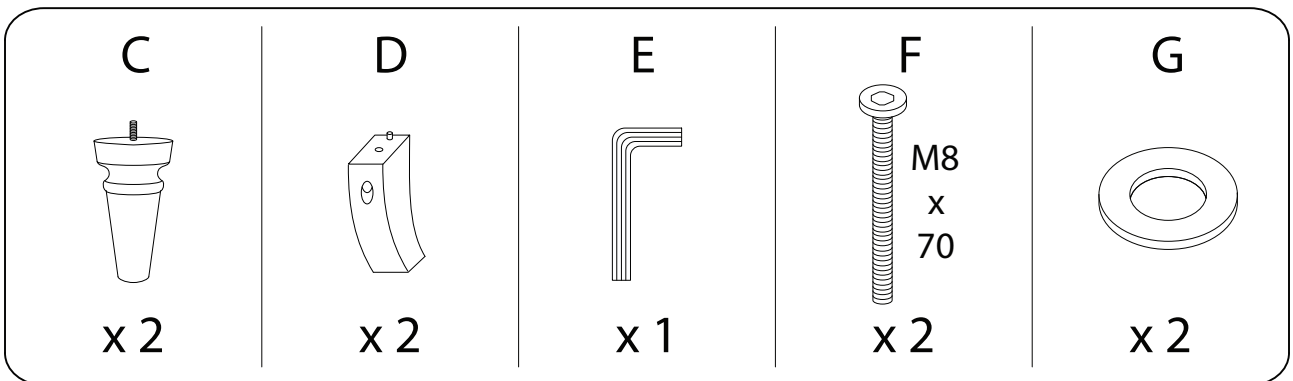

# KIBERG

An icon showing an L-shaped metal bracket inside a circle, and a power drill with a diagonal line through it, indicating it should not be used.	A warning triangle containing an exclamation mark.	A circular icon with a clock face and a curved arrow, representing a time limit.
An icon showing a rectangular block on a mat with a hatched pattern, and a similar block with a diagonal line through it, indicating it should not be used.	A warning triangle containing an exclamation mark.	A simple icon of a person standing.
		<p>10'</p>
		<p>1</p>